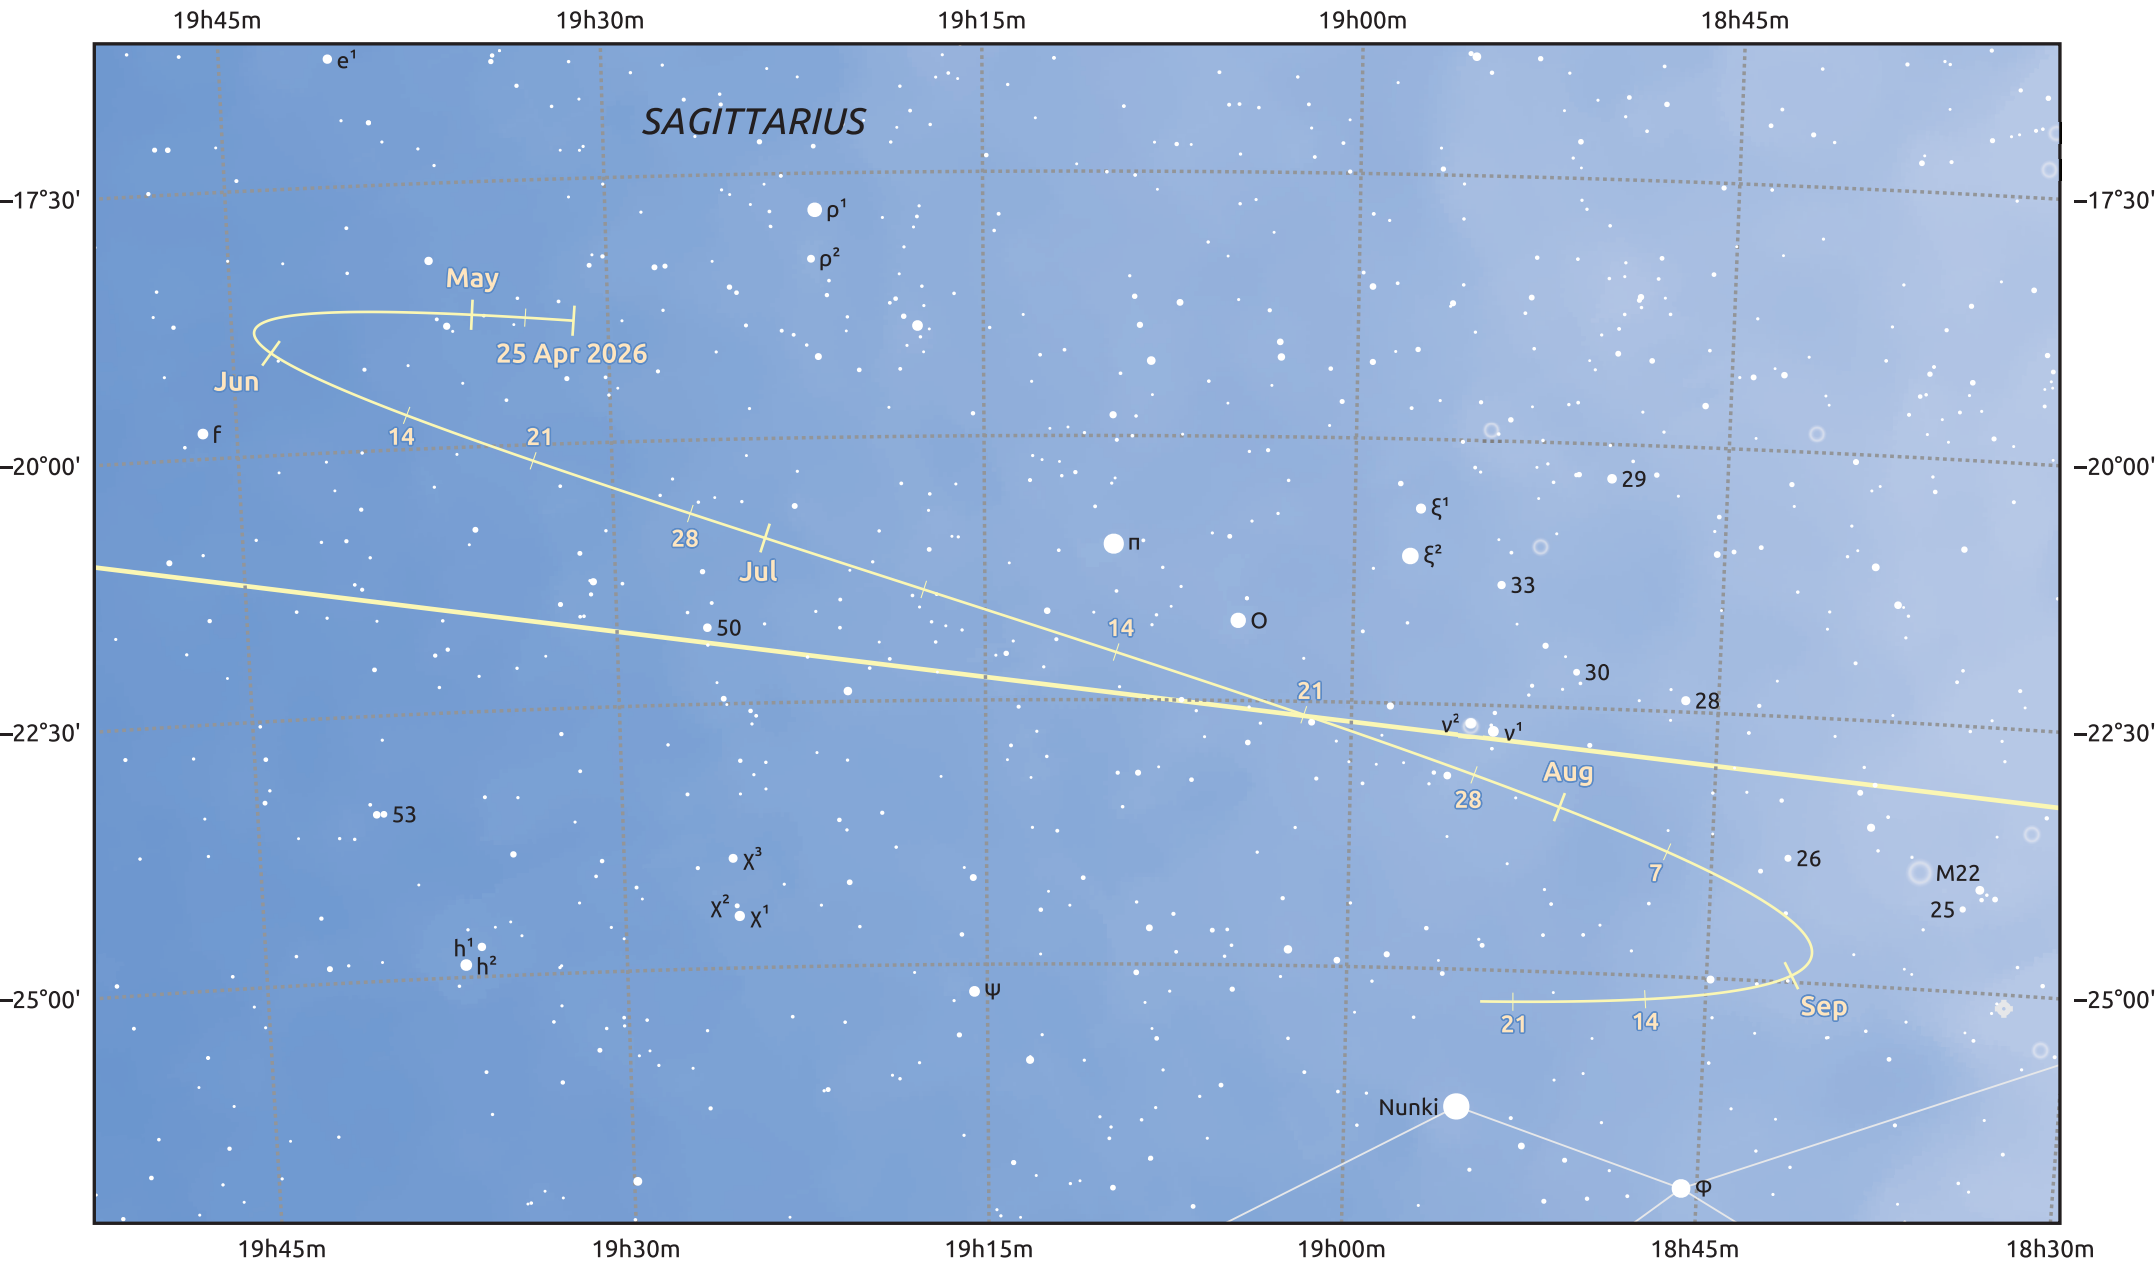

The path of Asteroid 8 Flora around opposition on 9 Jul 2026

© Dominic Ford 2011–2025. Date markers placed at midnight UTC. Downloaded from <https://in-the-sky.org>

Magnitude scale: · 9.0 · 8.0 · 7.0 · 6.0 · 5.0 · 4.0 ● 3.0 ● 2.0

— Ecliptic Plane

Galaxy Bright nebula Open cluster Globular cluster Planetary nebula

Date	Mag	Phase
2026 May 1	11.0	96%
2026 Jun 1	10.2	98%
2026 Jun 8	10.0	98%
2026 Jul 1	9.3	100%
2026 Jul 8	9.0	100%
2026 Aug 1	9.6	99%
2026 Aug 22	10.1	97%
2026 Sep 1	10.2	96%