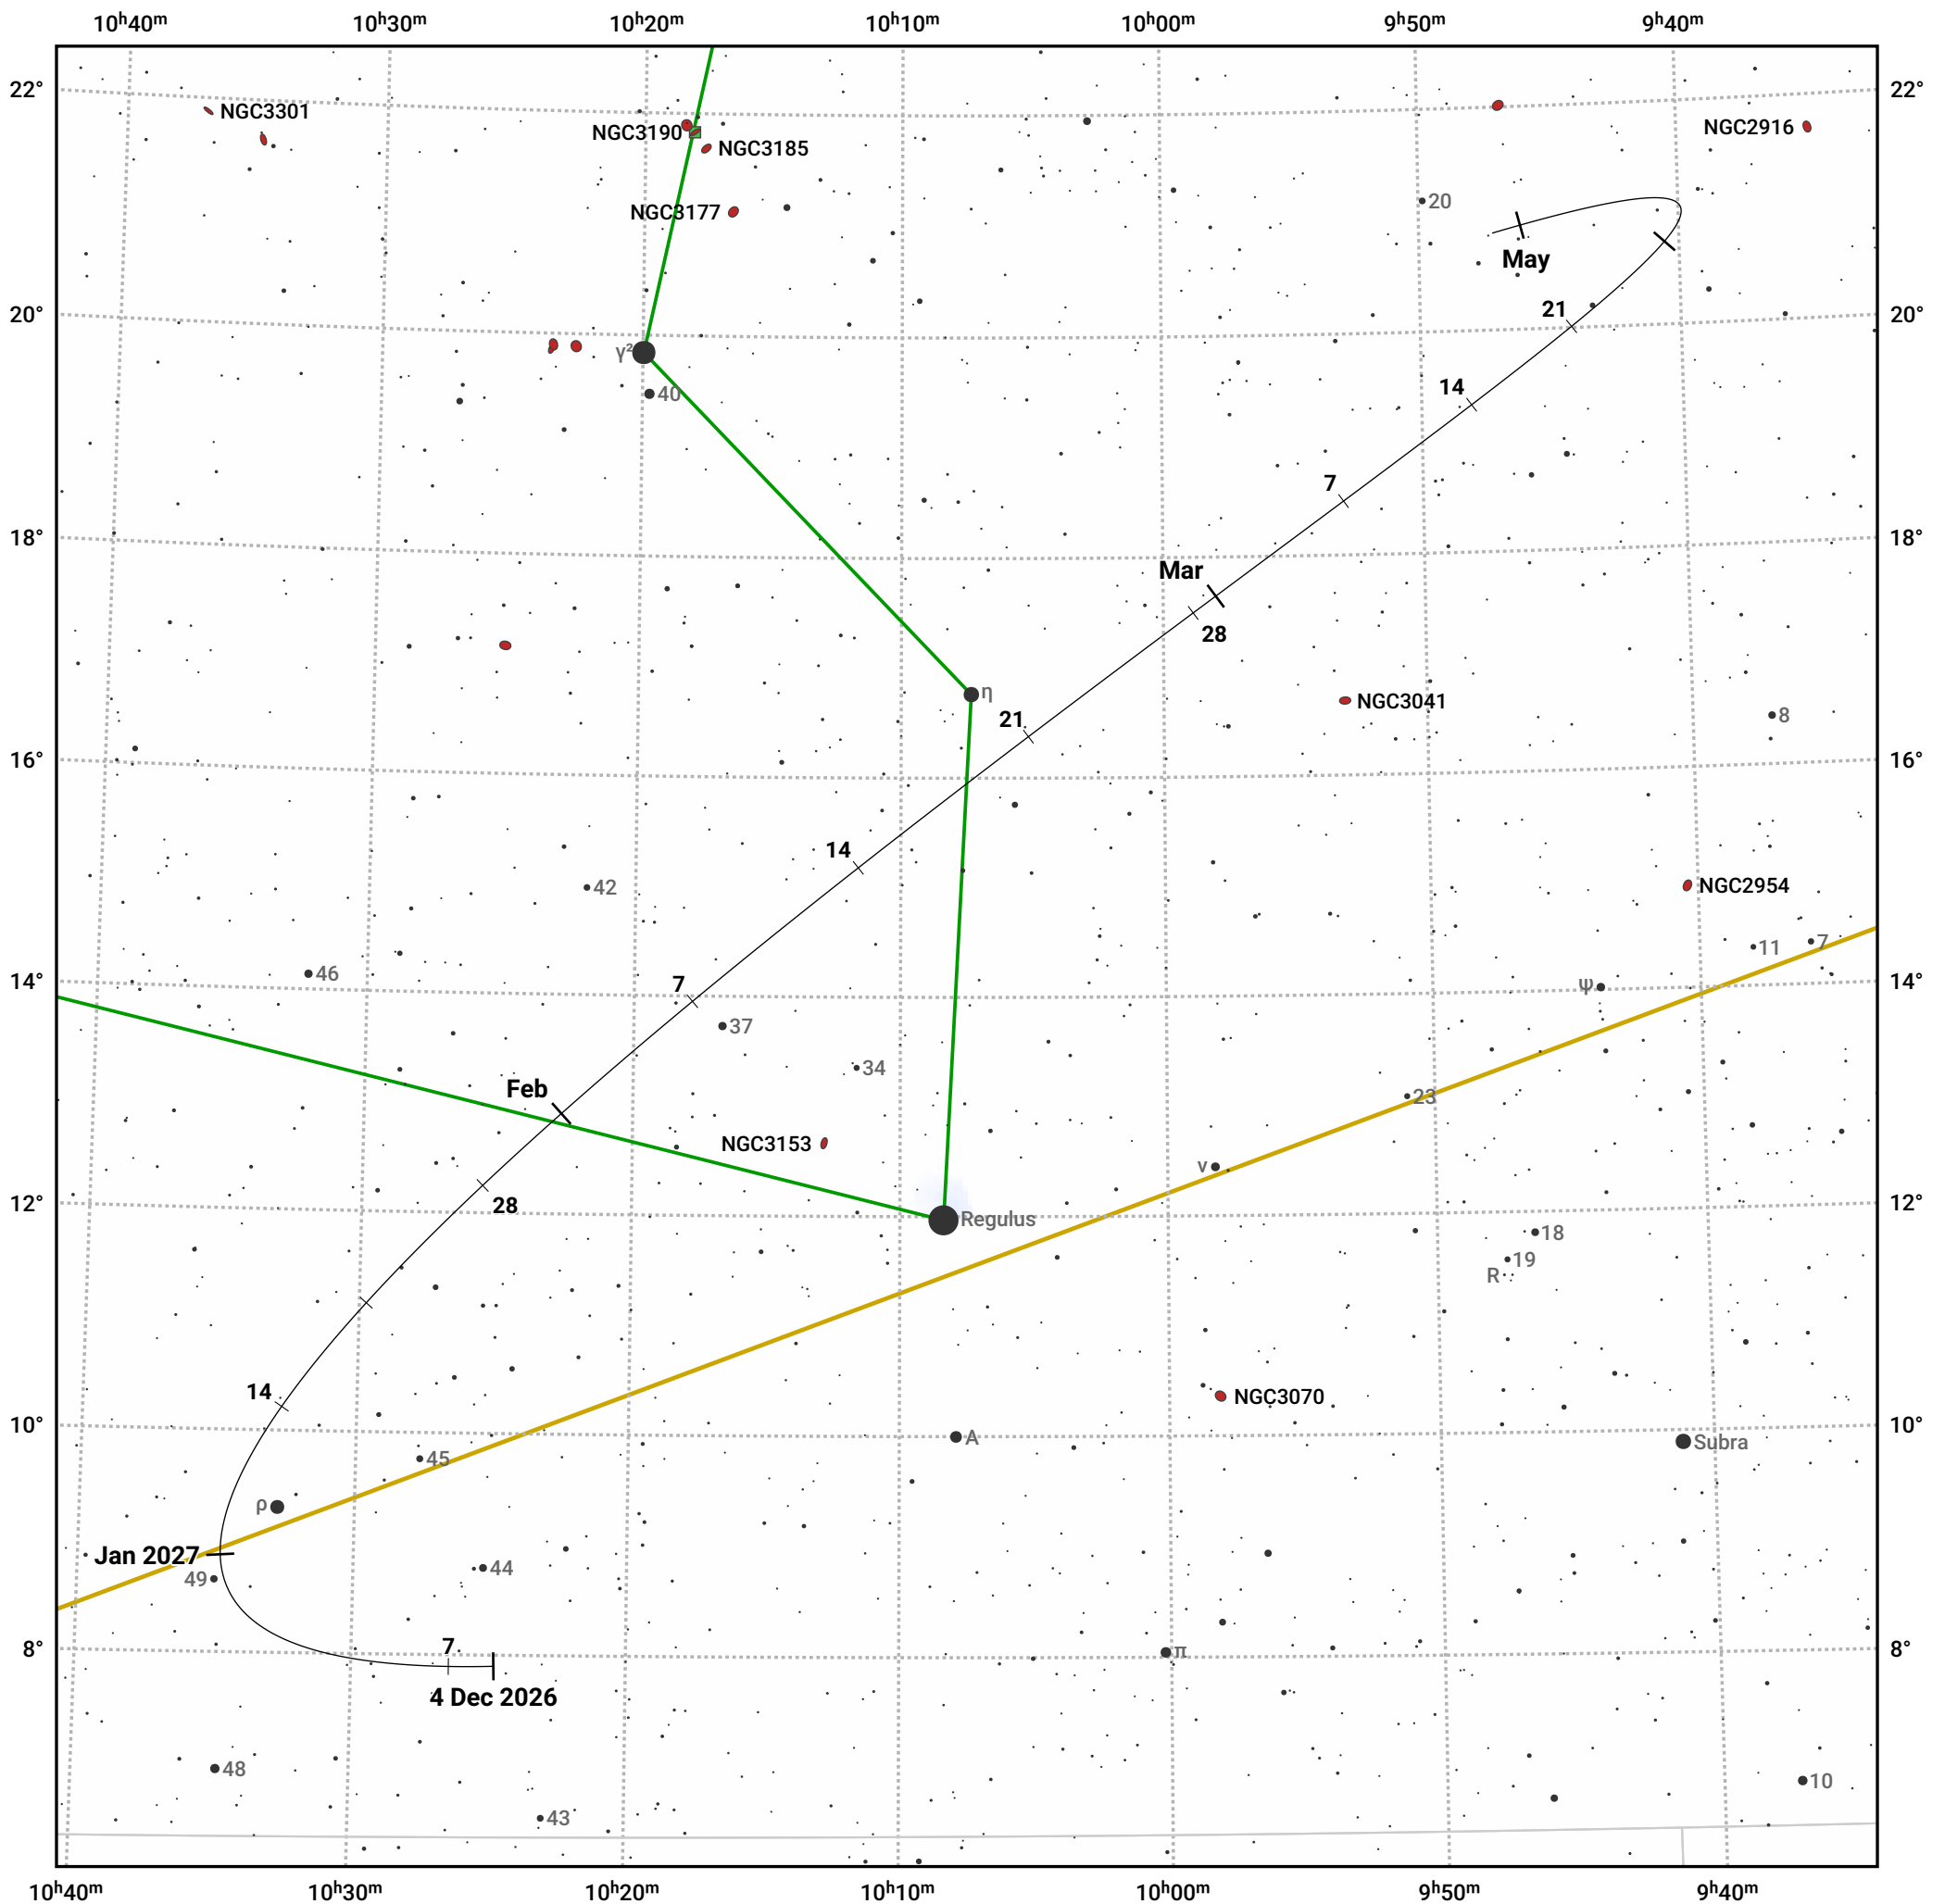

# The path of Asteroid 6 Hebe around opposition on 17 Feb 2027

© Dominic Ford 2011–2024. Date markers placed at midnight UTC. Downloaded from <https://in-the-sky.org>

Magnitude scale: 10.0 9.0 8.0 7.0 6.0 5.0 4.0 3.0 2.0 1.0

— Ecliptic Plane

Galaxy Bright nebula Open cluster Globular cluster

Date	Mag
2027 Jan 1	10.0
2027 Feb 1	9.4
2027 Mar 1	9.4
2027 Apr 1	10.2
2027 Apr 13	10.4
2027 May 1	10.8