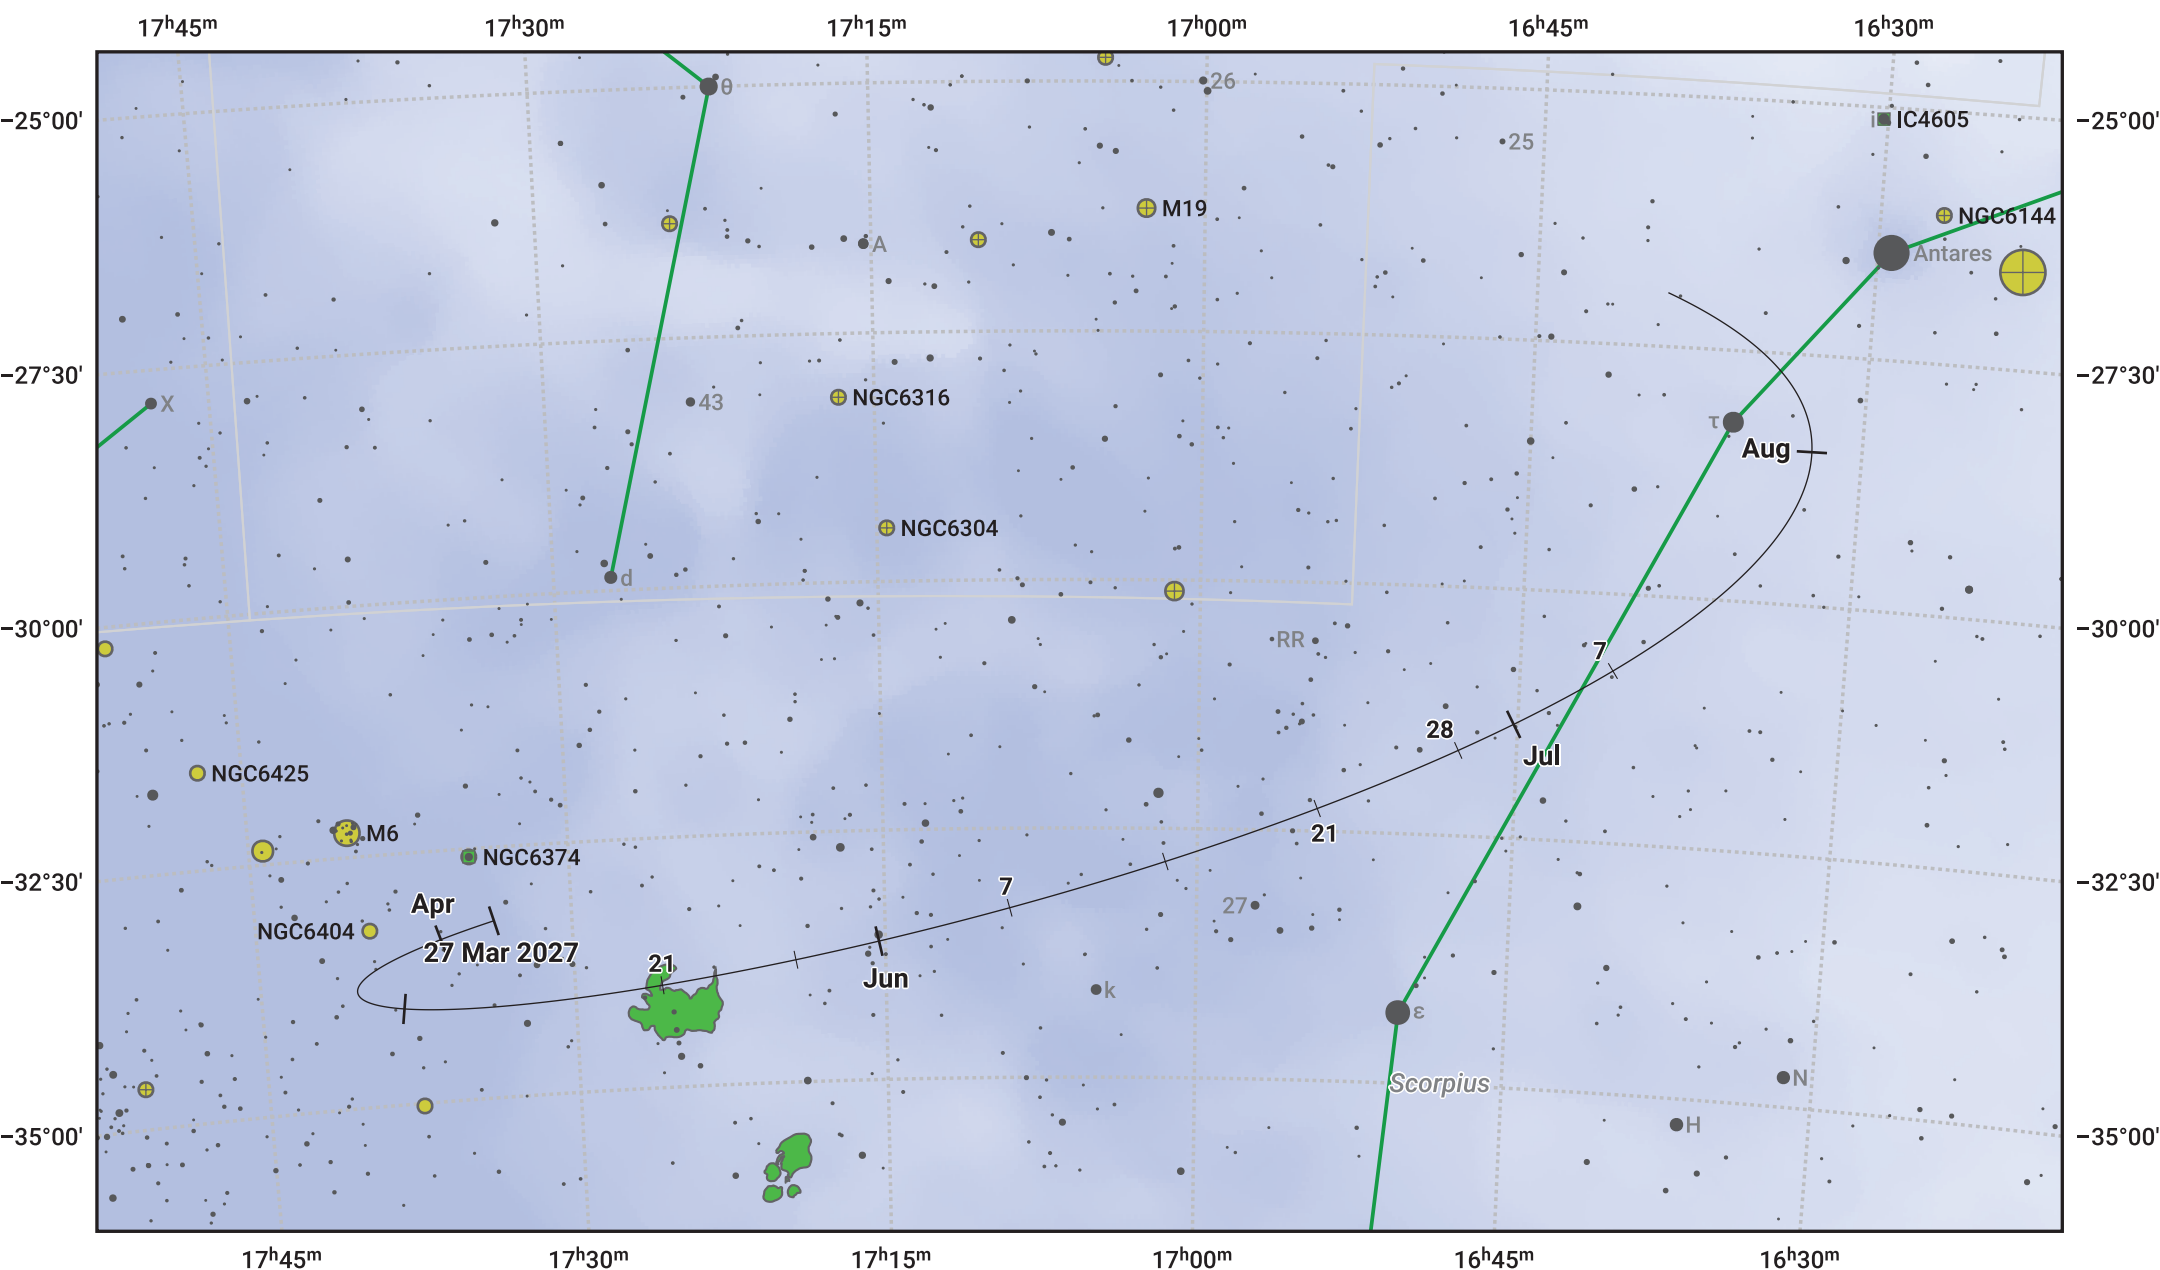

The path of Asteroid 15 Eunomia around opposition on 10 Jun 2027

© Dominic Ford 2011–2024. Date markers placed at midnight UTC. Downloaded from <https://in-the-sky.org>

Magnitude scale: ● 9.0 ● 8.0 ● 7.0 ● 6.0 ● 5.0 ● 4.0 ● 3.0 ● 2.0 ● 1.0

— Ecliptic Plane

- Galaxy
- Bright nebula
- Open cluster
- ⊕ Globular cluster

Date	Mag
2027 Apr 1	10.8
2027 May 1	10.3
2027 May 20	9.9
2027 Jun 1	9.6
2027 Jul 1	9.8
2027 Aug 1	10.3