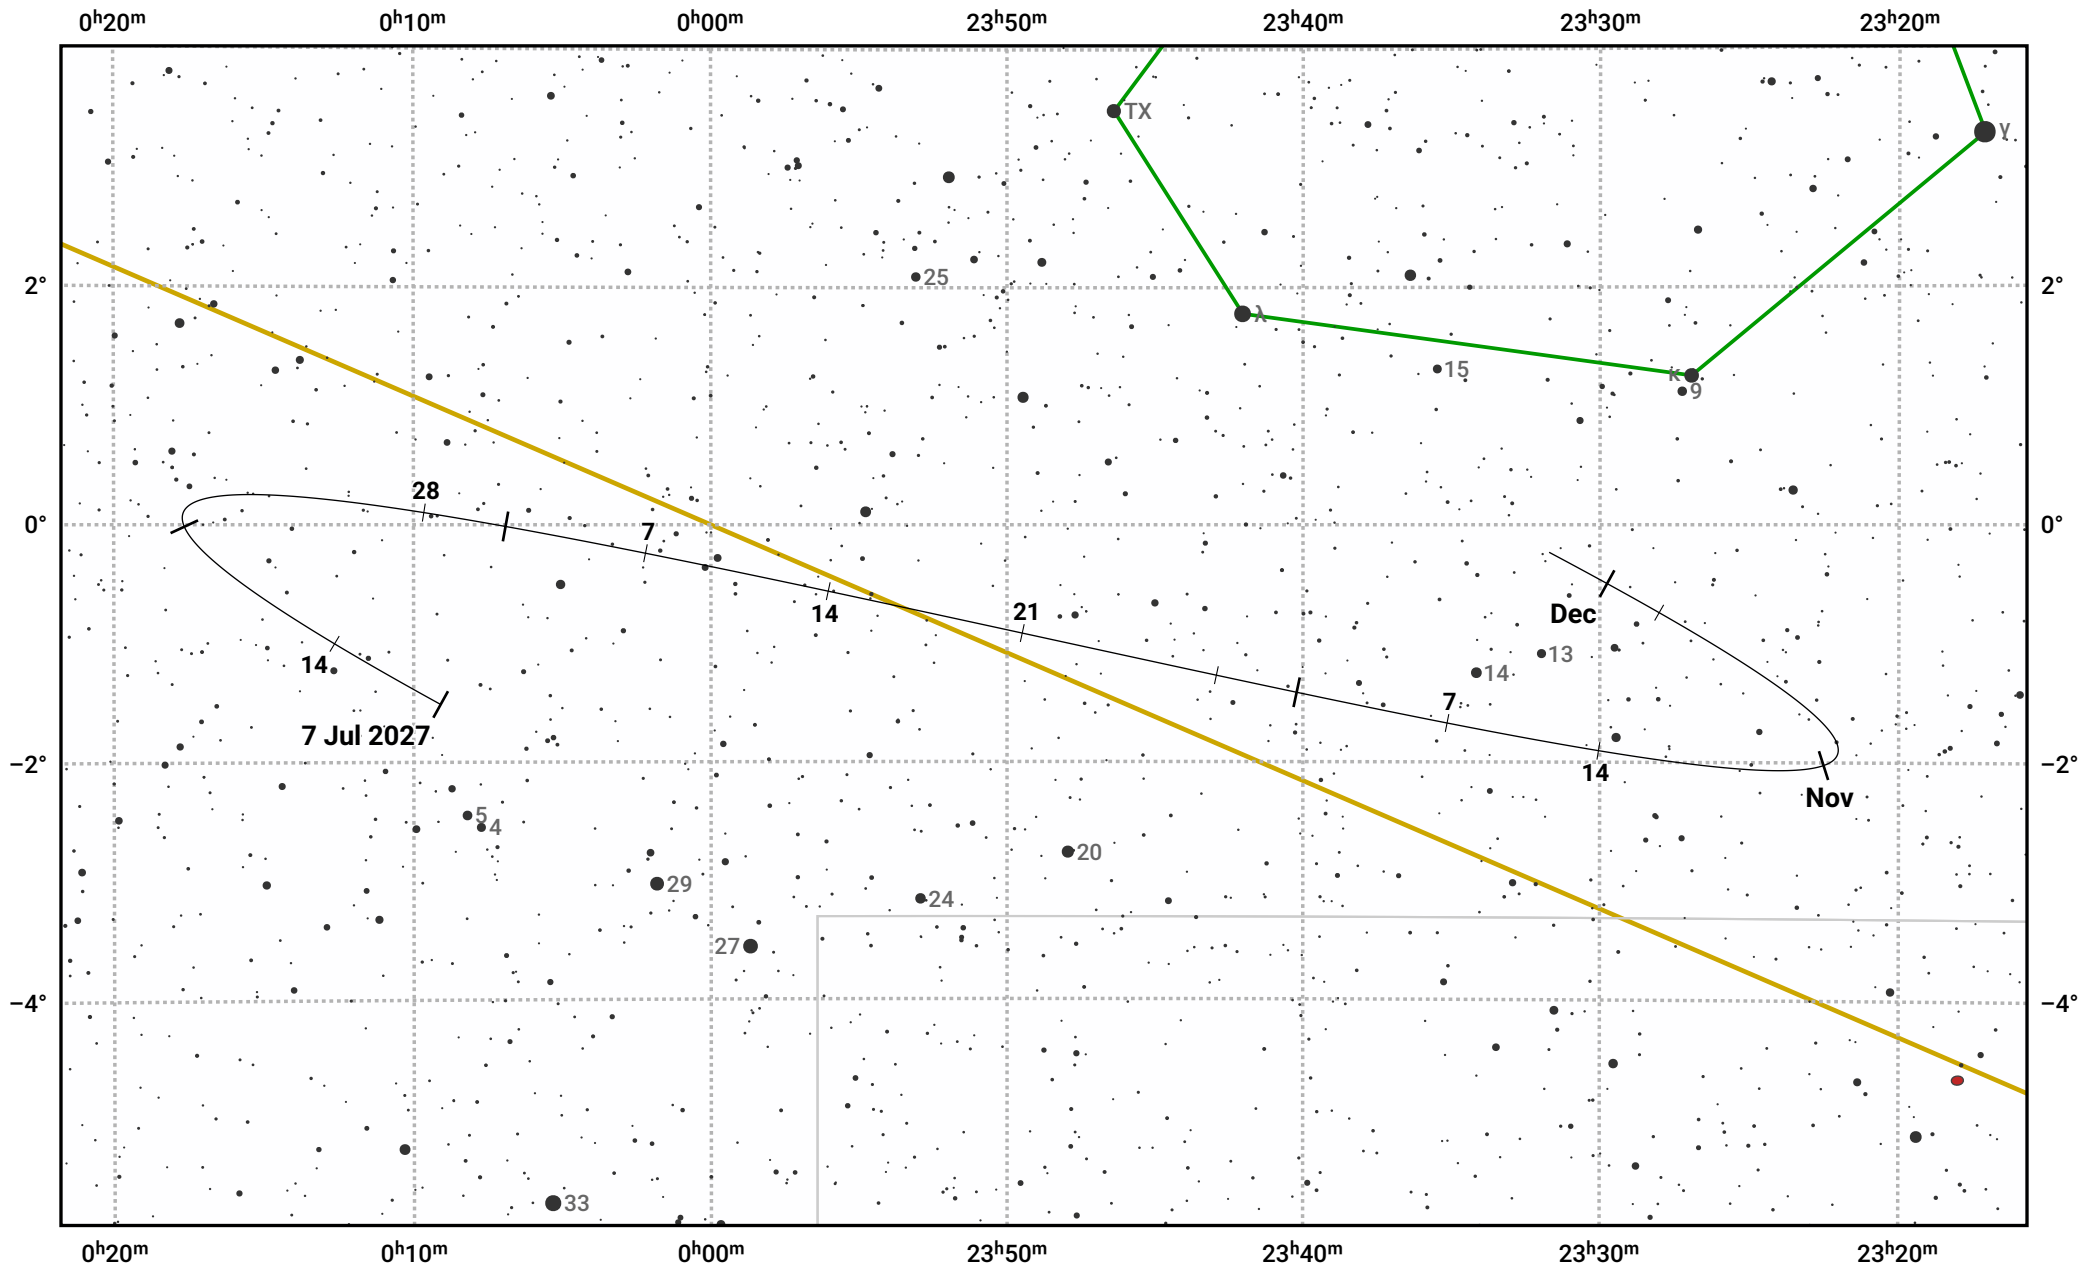

The path of Asteroid 29 Amphitrite around opposition on 20 Sep 2027

© Dominic Ford 2011–2024. Date markers placed at midnight UTC. Downloaded from <https://in-the-sky.org>

Magnitude scale: 11.0 10.0 9.0 8.0 7.0 6.0 5.0 4.0 3.0

— Ecliptic Plane

Galaxy Bright nebula Open cluster Globular cluster

Date	Mag	Phase
2027 Aug 1	10.2	97%
2027 Aug 25	9.6	99%
2027 Sep 1	9.5	99%
2027 Oct 1	9.2	100%
2027 Nov 1	9.9	98%
2027 Dec 1	10.5	96%