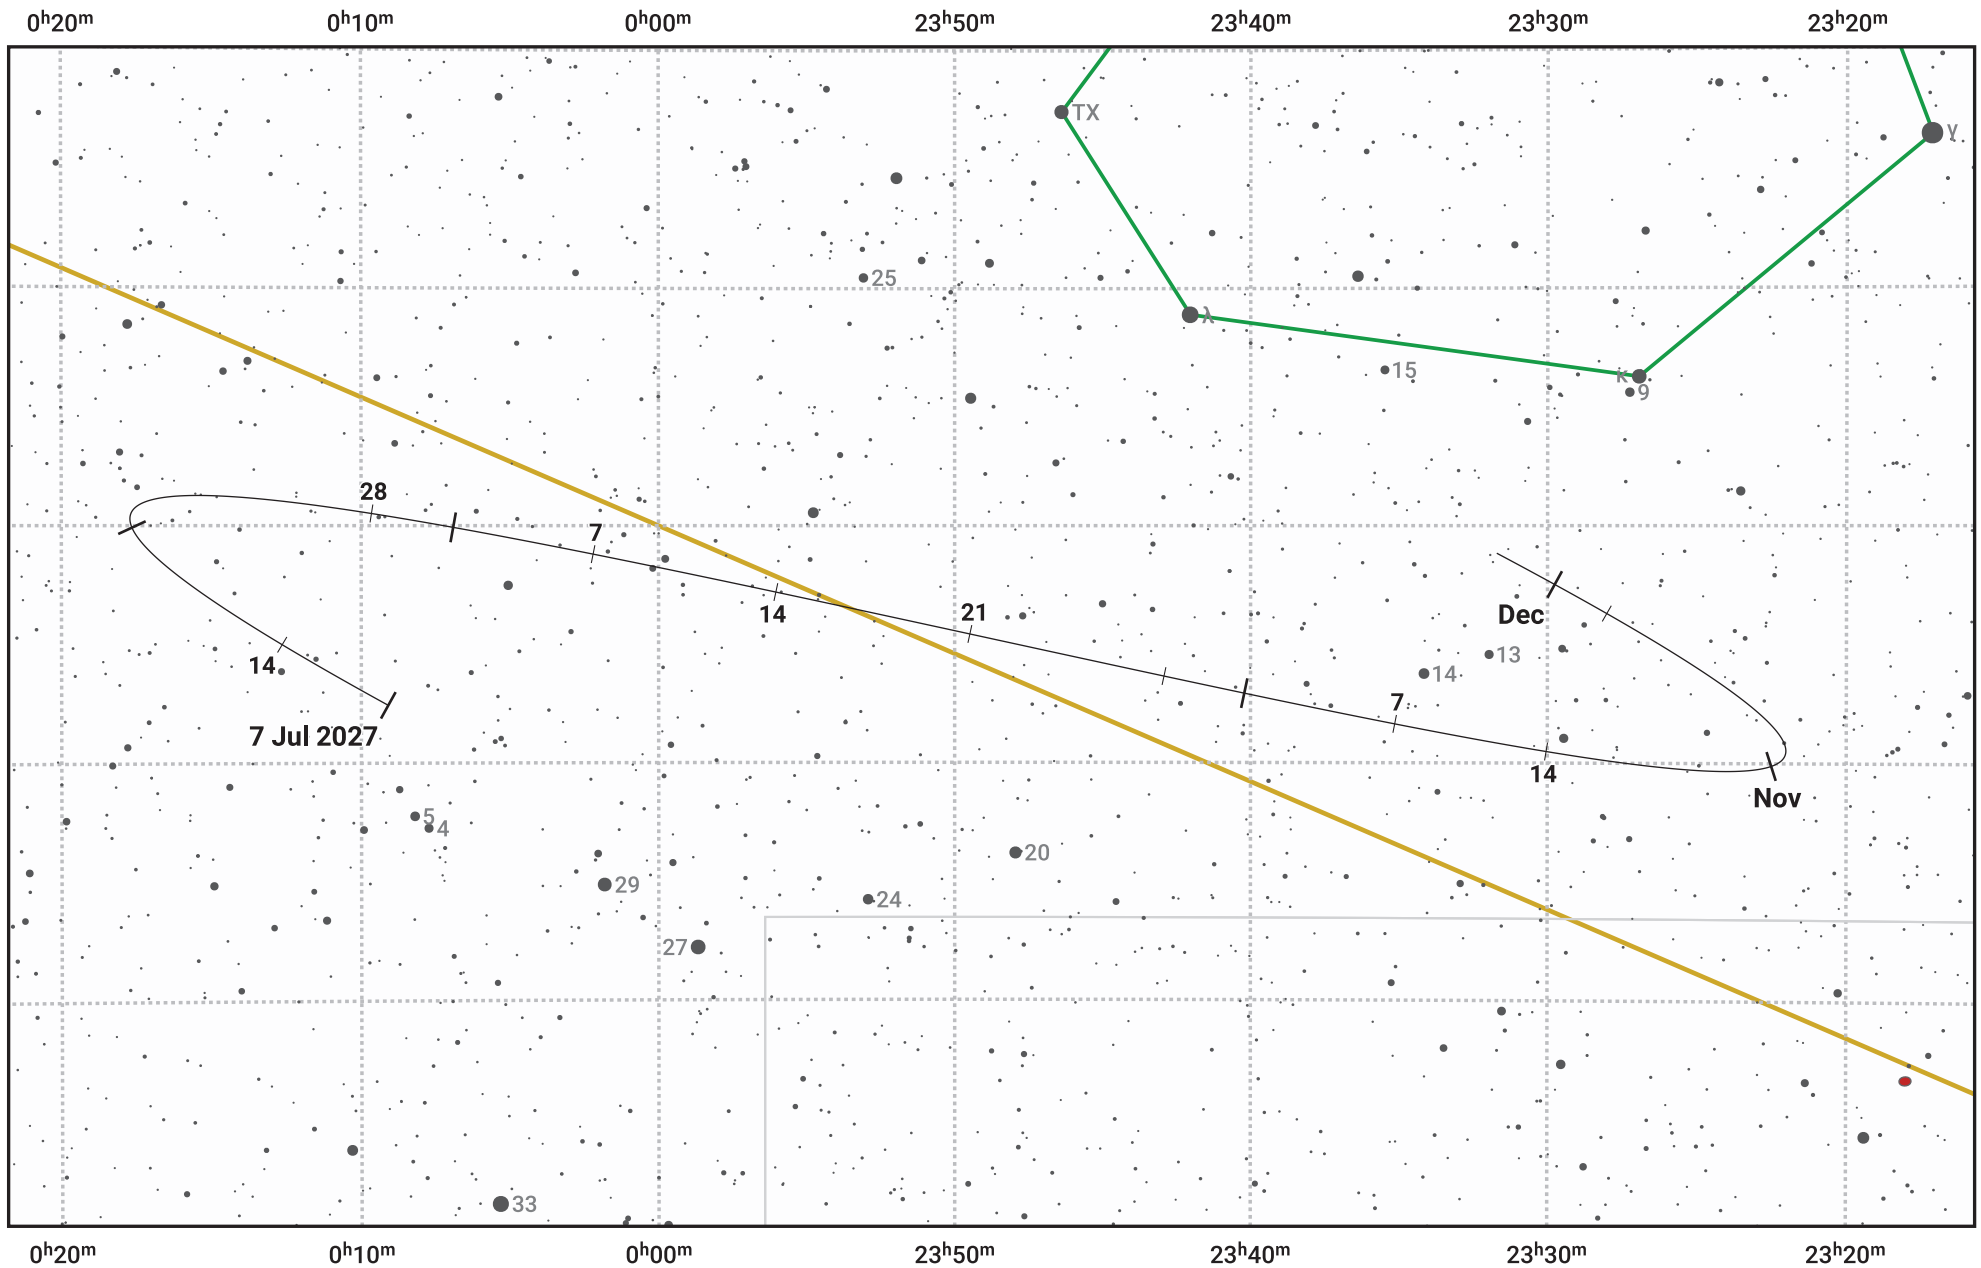

The path of Asteroid 29 Amphitrite around opposition on 20 Sep 2027

© Dominic Ford 2011–2024. Date markers placed at midnight UTC. Downloaded from <https://in-the-sky.org>

Magnitude scale: 11.0 10.0 9.0 8.0 7.0 6.0 5.0 4.0 3.0

— Ecliptic Plane

- Galaxy
- Bright nebula
- Open cluster
- ⊕ Globular cluster

Date	Mag	Phase
2027 Aug 1	10.2	97%
2027 Aug 25	9.6	99%
2027 Sep 1	9.5	99%
2027 Oct 1	9.2	100%
2027 Nov 1	9.9	98%
2027 Dec 1	10.5	96%