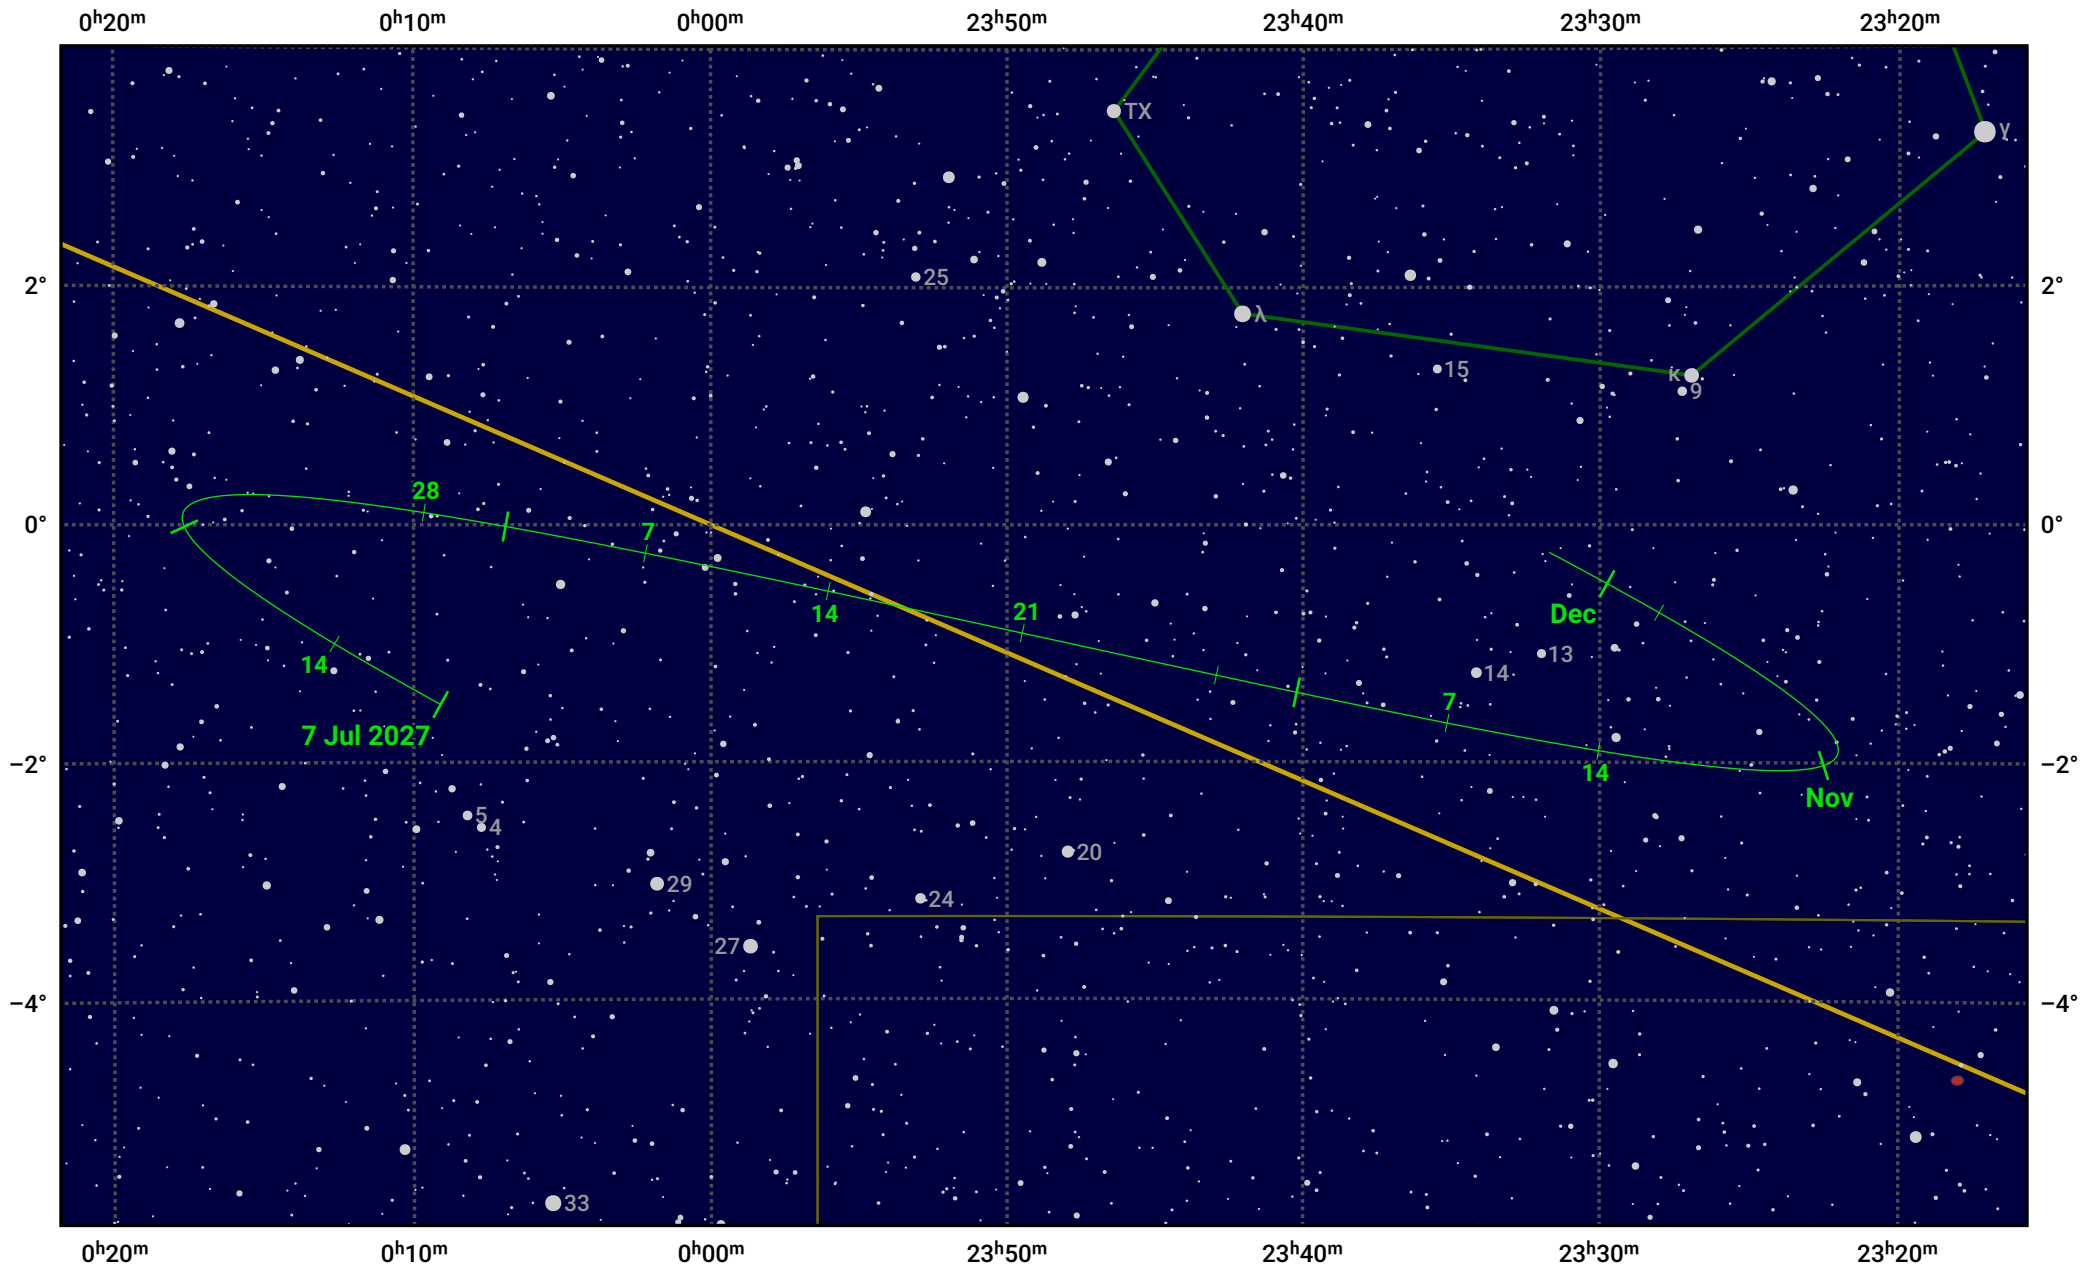

The path of Asteroid 29 Amphitrite around opposition on 20 Sep 2027

© Dominic Ford 2011–2024. Date markers placed at midnight UTC. Downloaded from <https://in-the-sky.org>

Magnitude scale: 11.0 10.0 9.0 8.0 7.0 6.0 5.0 4.0 3.0

— Ecliptic Plane

- Galaxy
- Bright nebula
- Open cluster
- ⊕ Globular cluster

Date	Mag	Phase
2027 Aug 1	10.2	97%
2027 Aug 25	9.6	99%
2027 Sep 1	9.5	99%
2027 Oct 1	9.2	100%
2027 Nov 1	9.9	98%
2027 Dec 1	10.5	96%