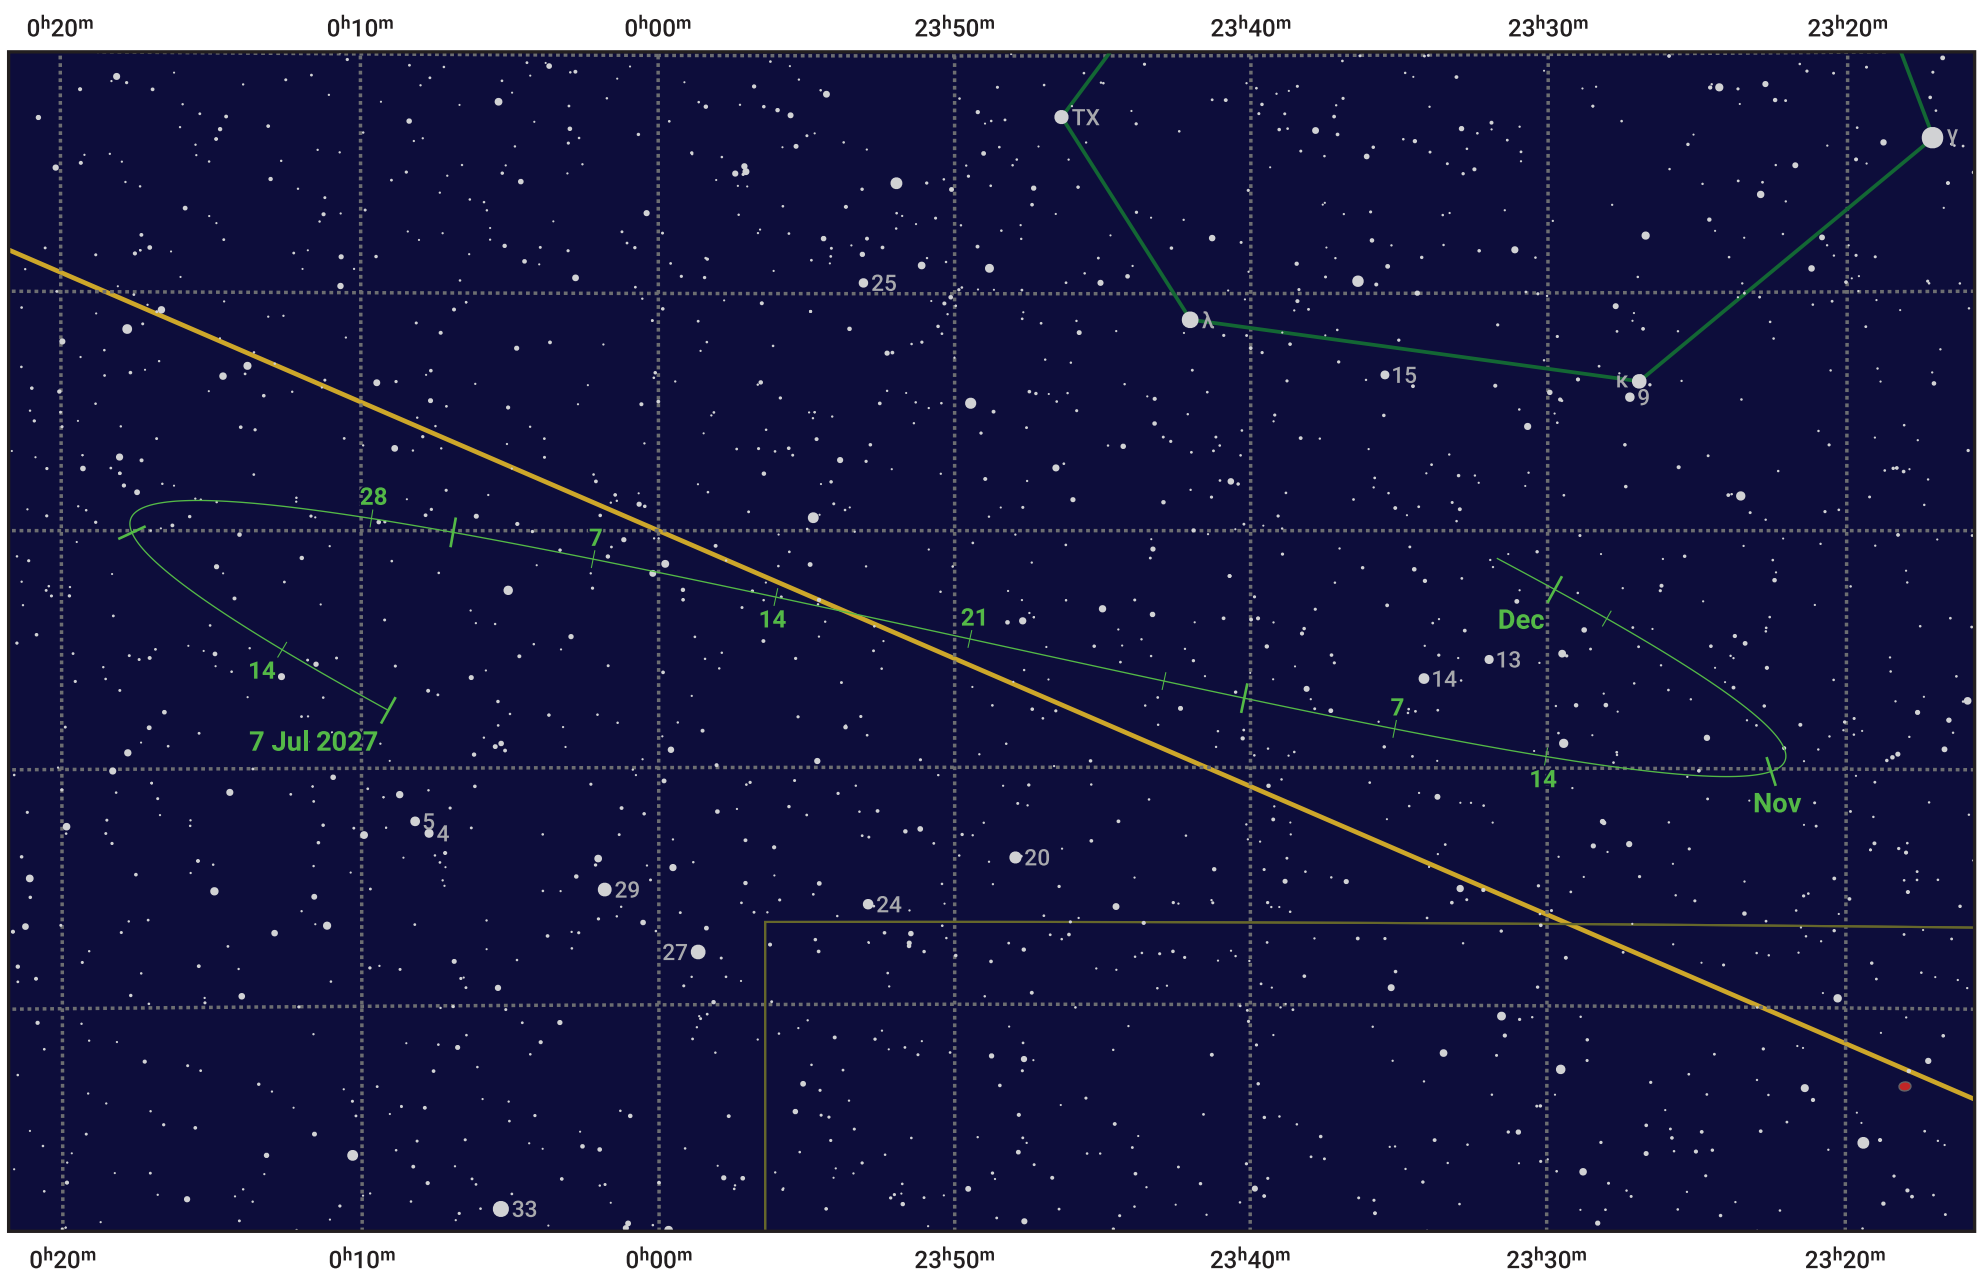

The path of Asteroid 29 Amphitrite around opposition on 20 Sep 2027

© Dominic Ford 2011–2024. Date markers placed at midnight UTC. Downloaded from <https://in-the-sky.org>

Magnitude scale: 11.0 10.0 9.0 8.0 7.0 6.0 5.0 4.0 3.0

— Ecliptic Plane

- Galaxy
- Bright nebula
- Open cluster
- ⊕ Globular cluster

| Date | Mag | Phase |
|-------------|------|-------|
| 2027 Aug 1 | 10.2 | 97% |
| 2027 Aug 25 | 9.6 | 99% |
| 2027 Sep 1 | 9.5 | 99% |
| 2027 Oct 1 | 9.2 | 100% |
| 2027 Nov 1 | 9.9 | 98% |
| 2027 Dec 1 | 10.5 | 96% |