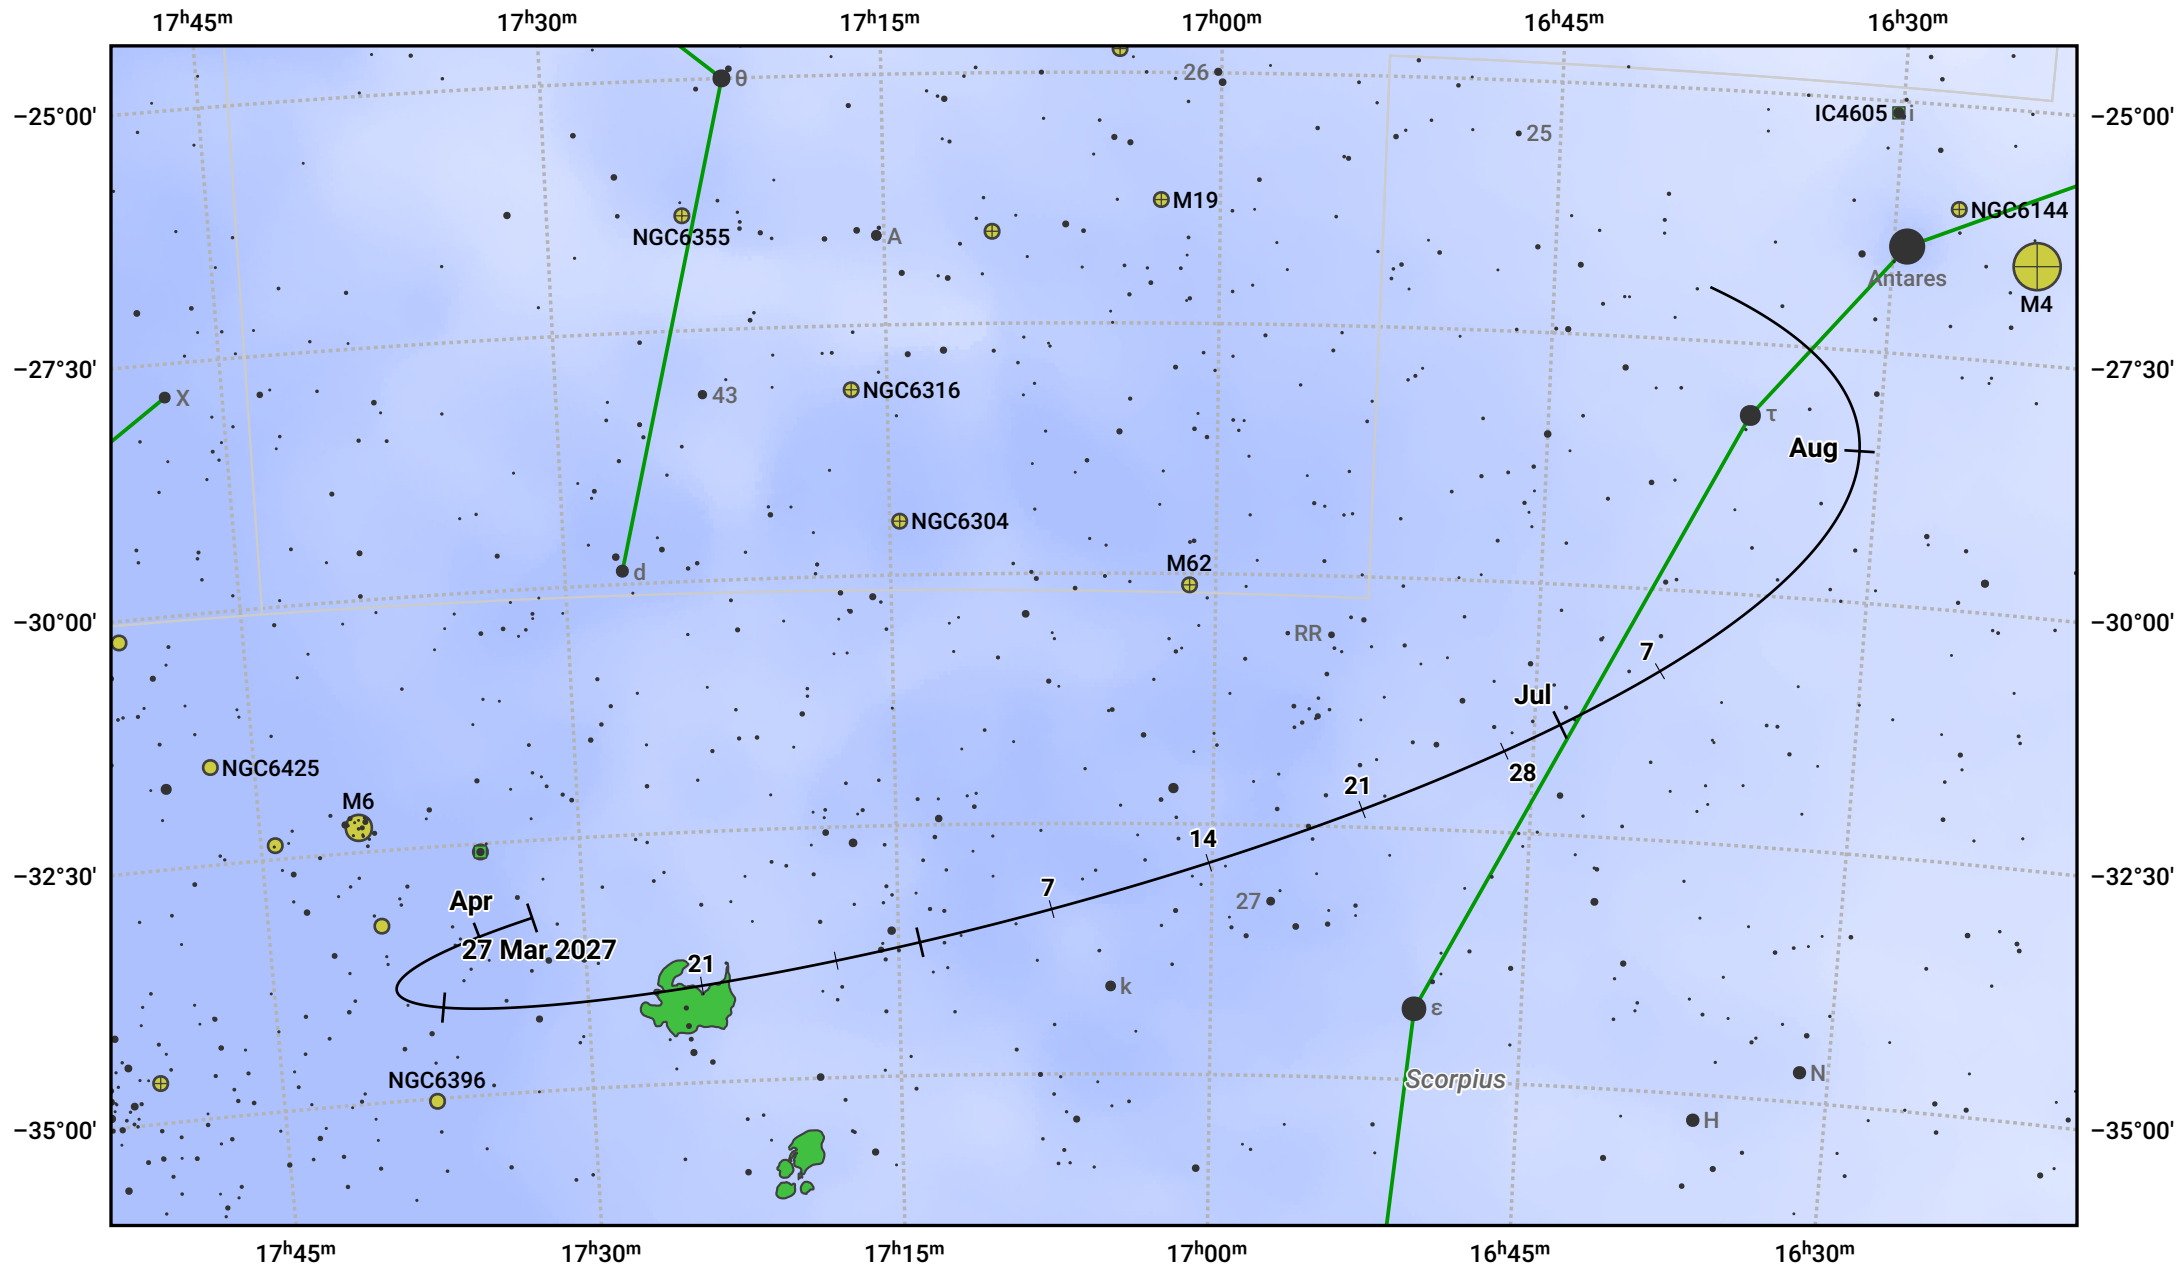

# The path of Asteroid 15 Eunomia around opposition on 10 Jun 2027

© Dominic Ford 2011–2024. Date markers placed at midnight UTC. Downloaded from <https://in-the-sky.org>

Magnitude scale: 9.0 8.0 7.0 6.0 5.0 4.0 3.0 2.0 1.0

— Ecliptic Plane

Galaxy    Bright nebula    Open cluster    Globular cluster

Date	Mag
2027 Apr 1	10.8
2027 May 1	10.3
2027 May 20	9.9
2027 Jun 1	9.6
2027 Jul 1	9.8
2027 Aug 1	10.3