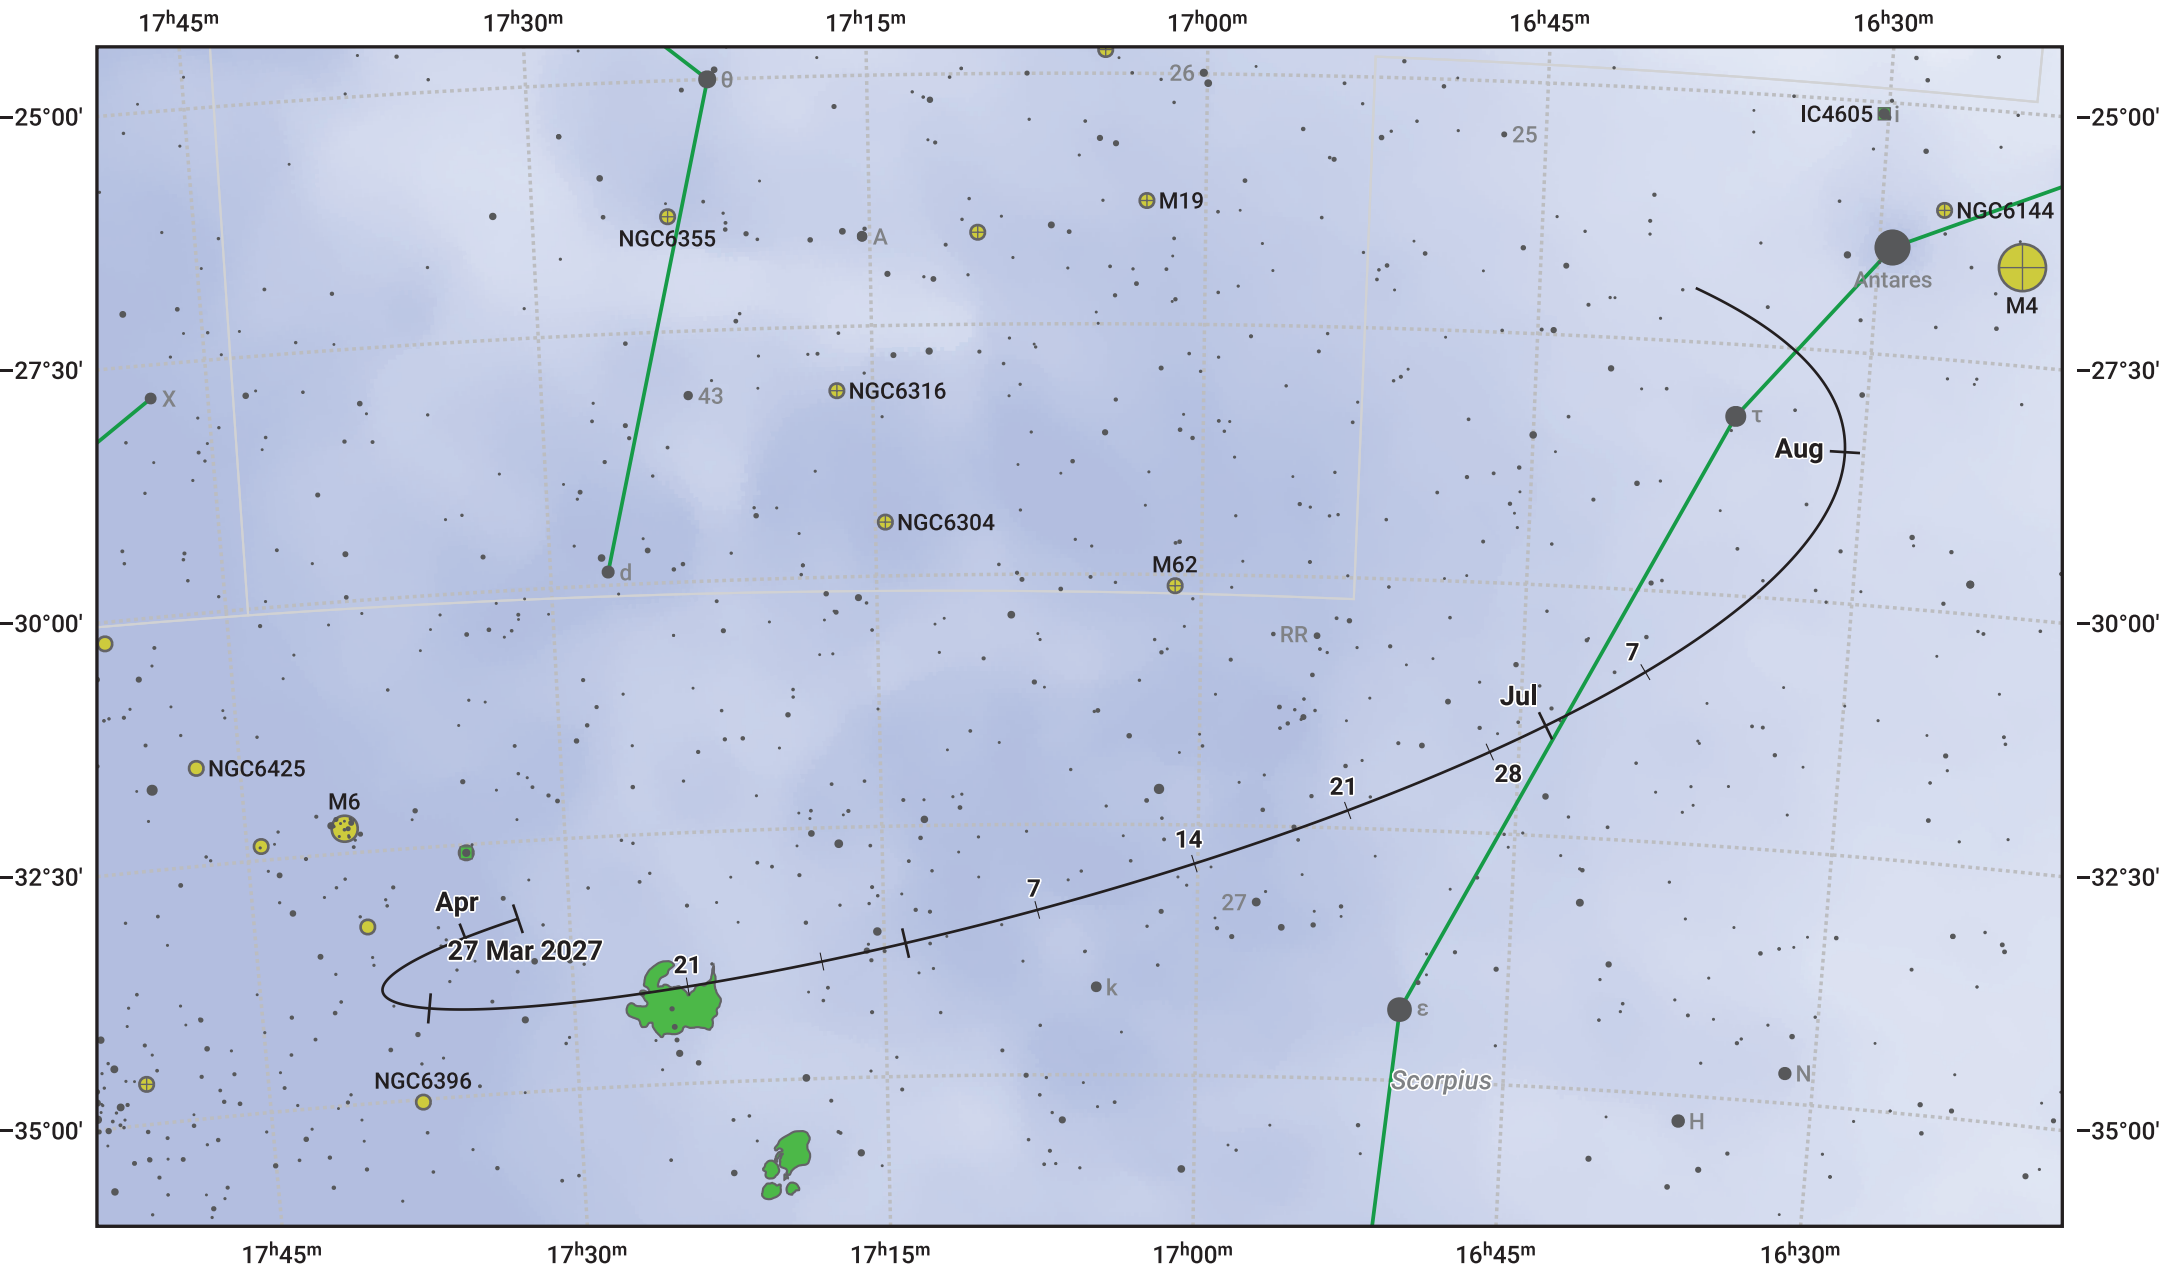

The path of Asteroid 15 Eunomia around opposition on 10 Jun 2027

© Dominic Ford 2011–2024. Date markers placed at midnight UTC. Downloaded from <https://in-the-sky.org>

Magnitude scale: ● 9.0 ● 8.0 ● 7.0 ● 6.0 ● 5.0 ● 4.0 ● 3.0 ● 2.0 ● 1.0

— Ecliptic Plane

- Galaxy
- Bright nebula
- Open cluster
- ⊕ Globular cluster

Date	Mag
2027 Apr 1	10.8
2027 May 1	10.3
2027 May 20	9.9
2027 Jun 1	9.6
2027 Jul 1	9.8
2027 Aug 1	10.3