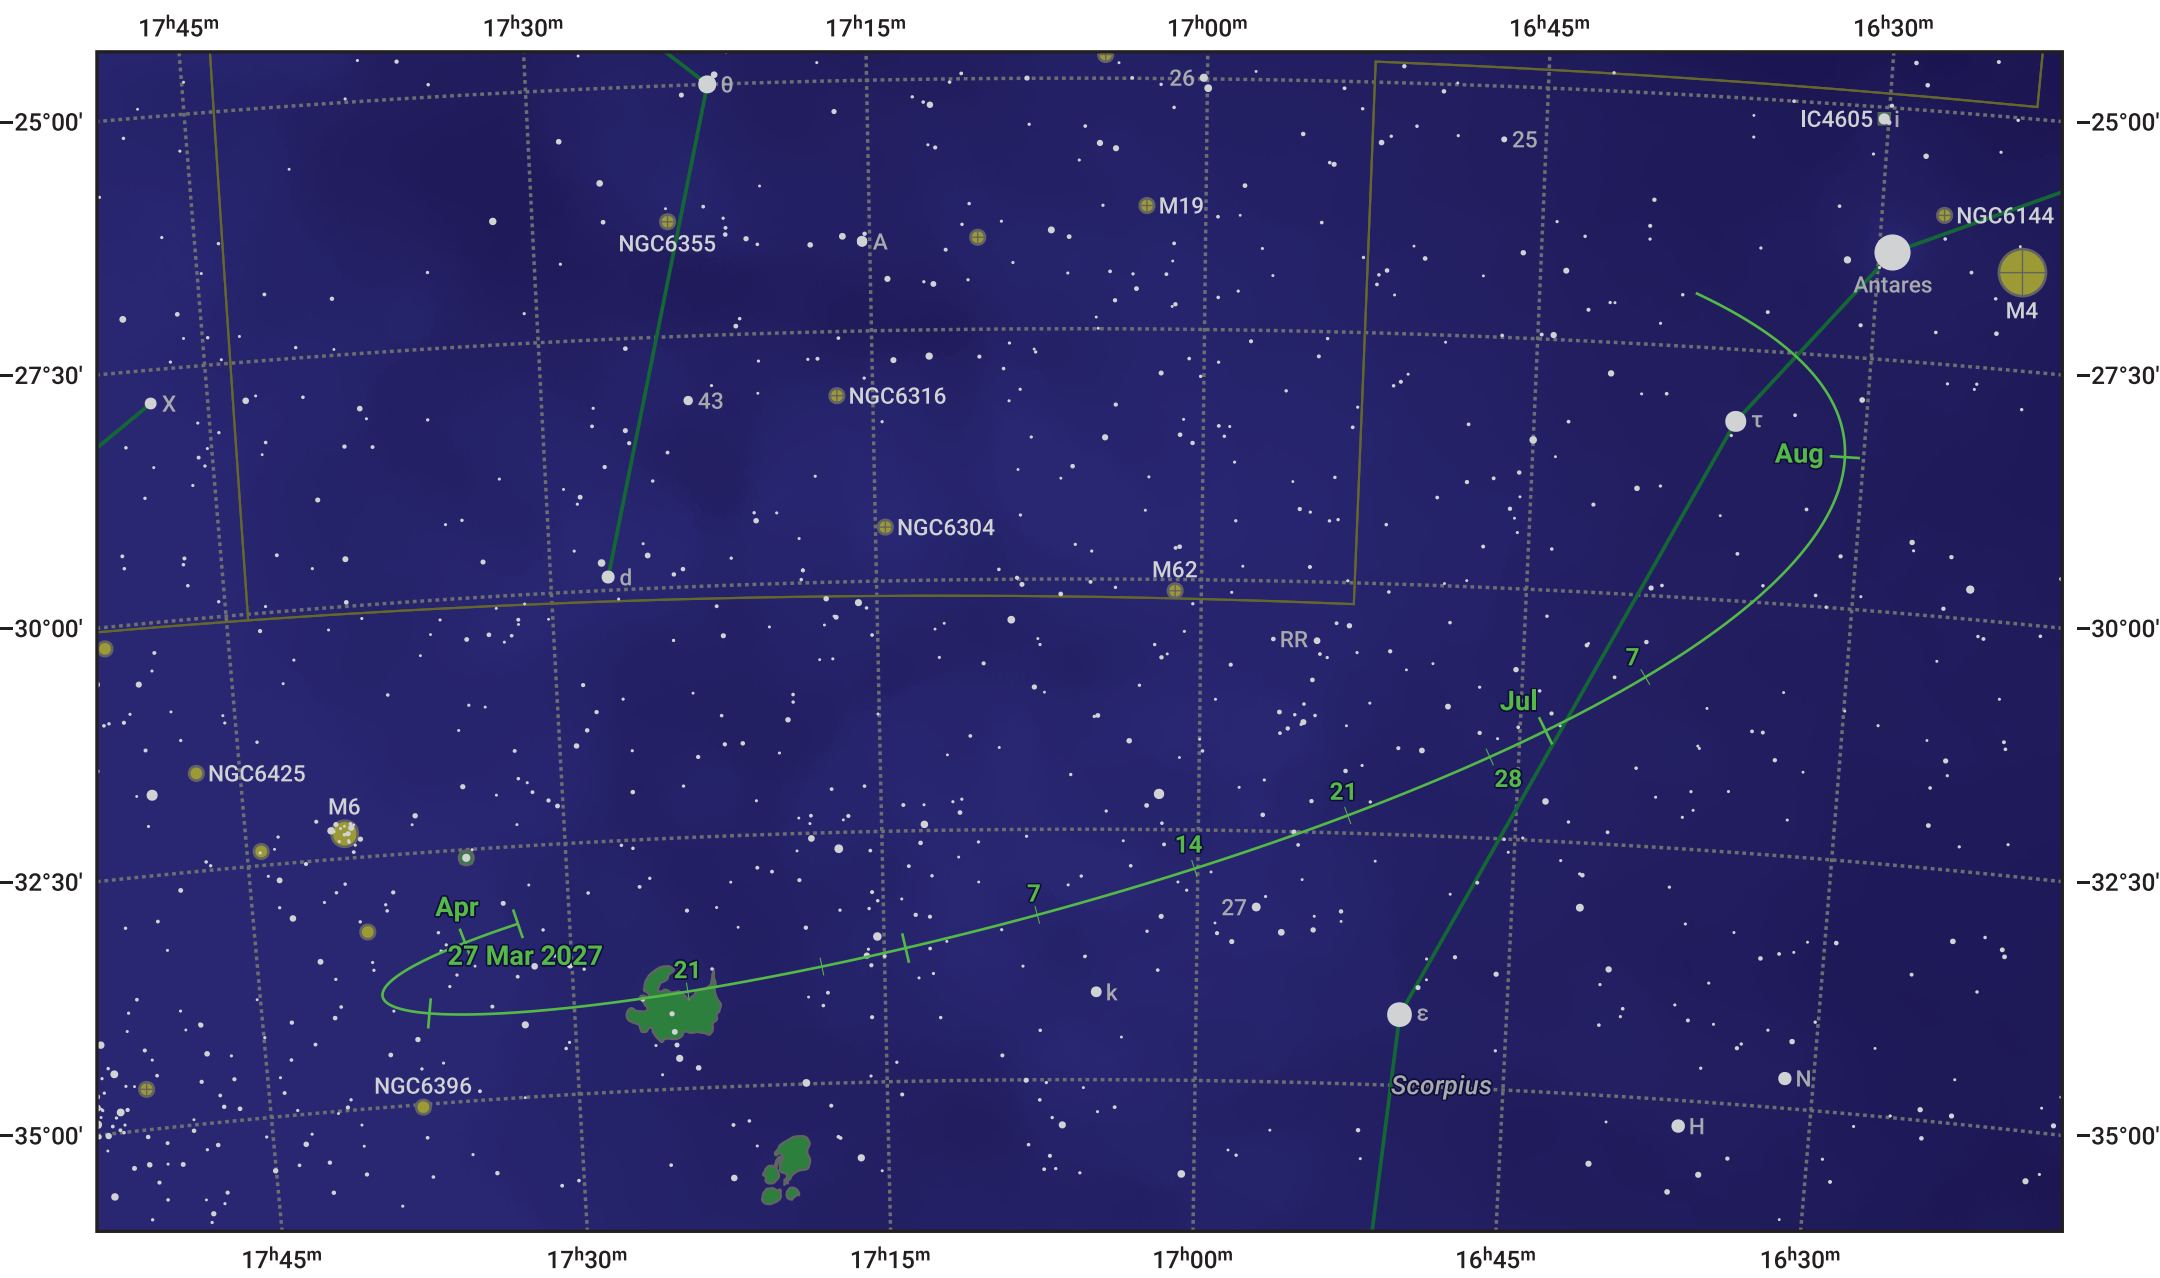

The path of Asteroid 15 Eunomia around opposition on 10 Jun 2027

© Dominic Ford 2011–2024. Date markers placed at midnight UTC. Downloaded from <https://in-the-sky.org>

Magnitude scale: ● 9.0 ● 8.0 ● 7.0 ● 6.0 ● 5.0 ● 4.0 ● 3.0 ● 2.0 ● 1.0

— Ecliptic Plane

- Galaxy
- Bright nebula
- Open cluster
- Globular cluster

Date	Mag
2027 Apr 1	10.8
2027 May 1	10.3
2027 May 20	9.9
2027 Jun 1	9.6
2027 Jul 1	9.8
2027 Aug 1	10.3