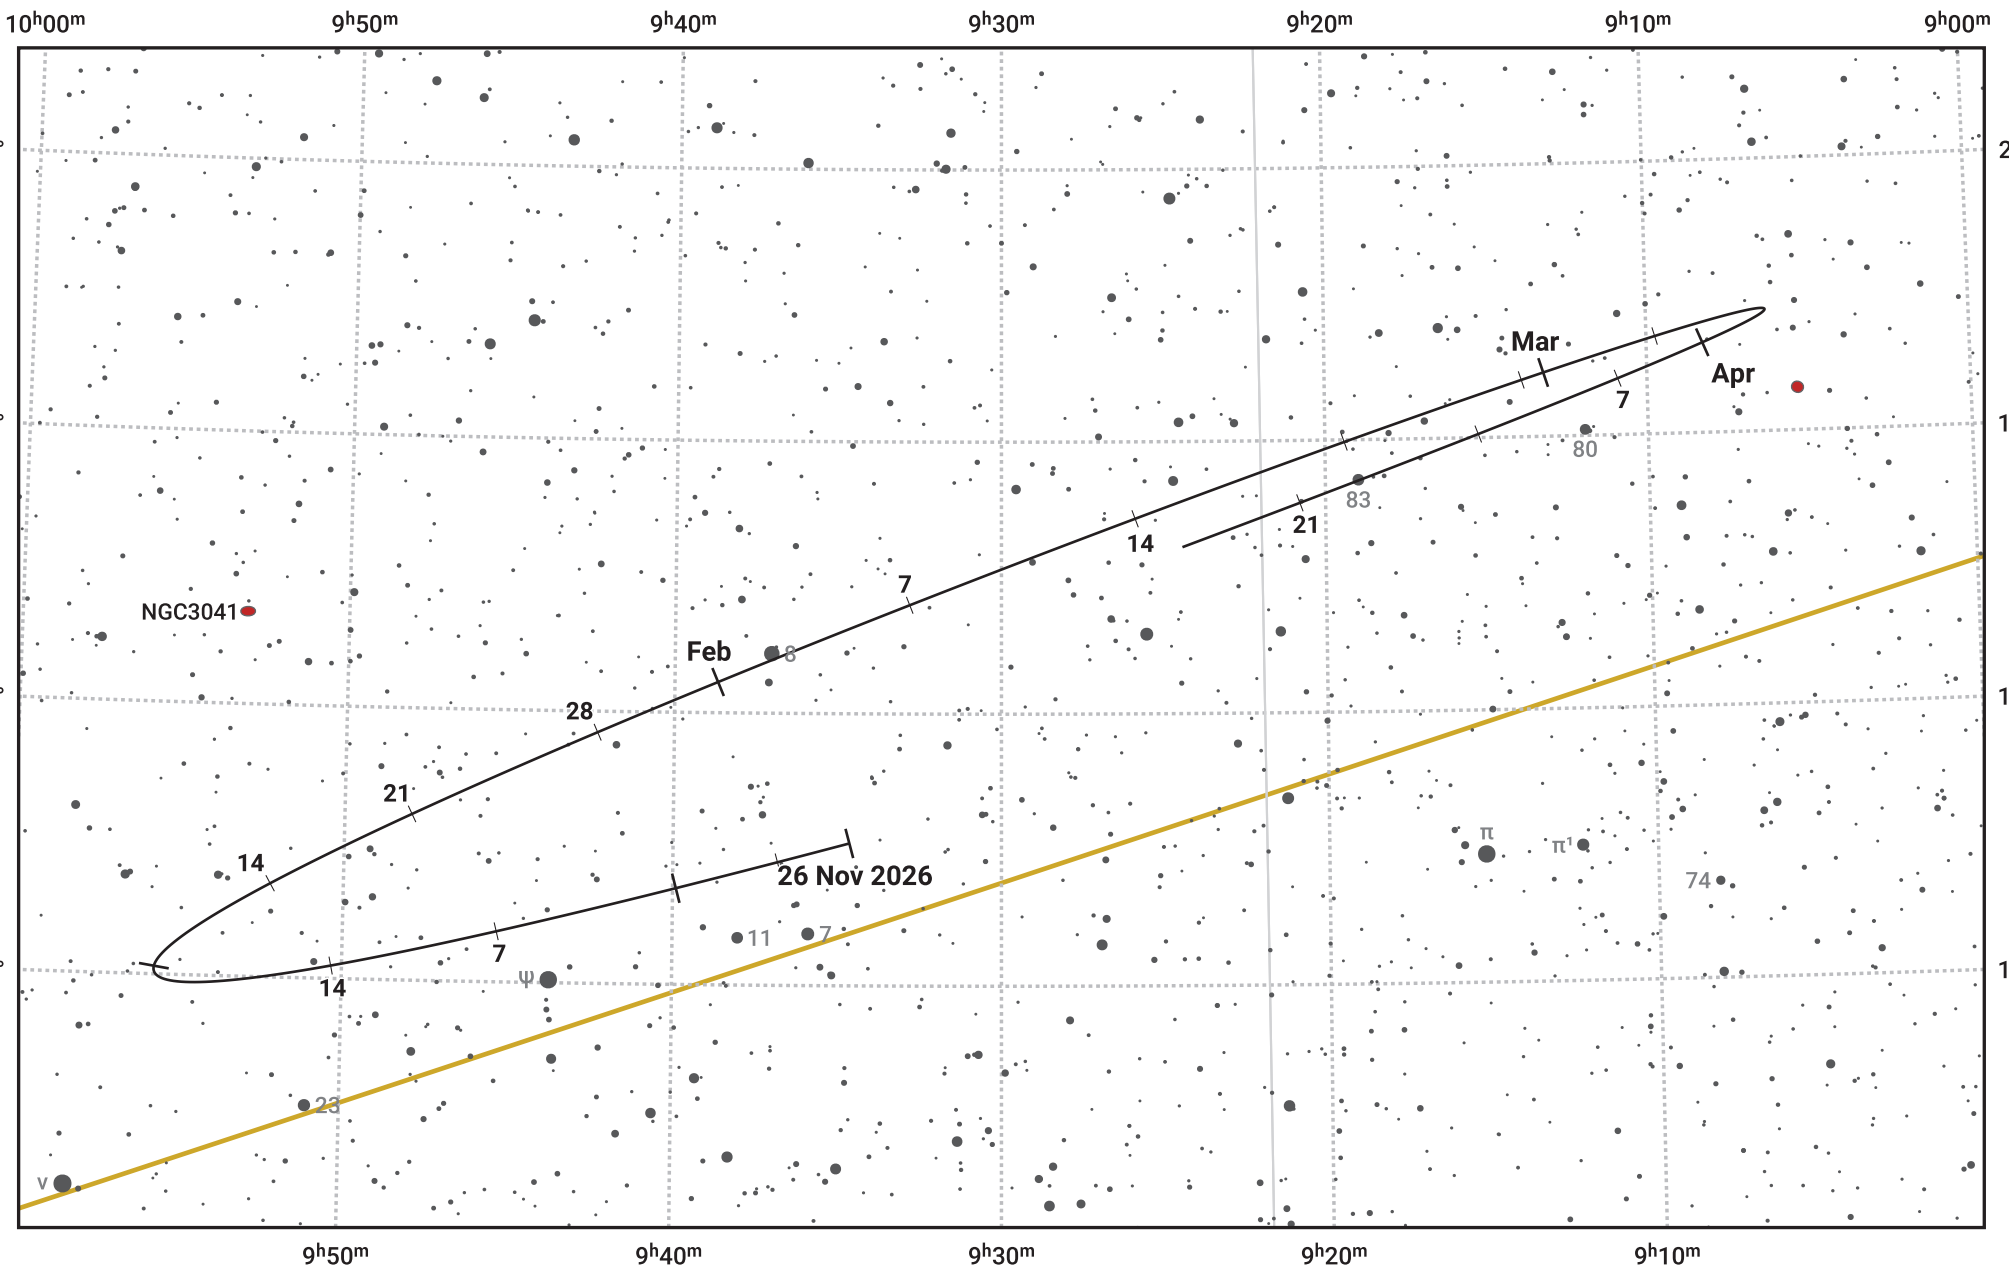

# The path of Asteroid 27 Euterpe around opposition on 9 Feb 2027

© Dominic Ford 2011–2024. Date markers placed at midnight UTC. Downloaded from <https://in-the-sky.org>

Magnitude scale: 11.0 10.0 9.0 8.0 7.0 6.0 5.0

— Ecliptic Plane

Galaxy    Bright nebula    Open cluster    Globular cluster

Date	Mag	Phase
2026 Dec 1	10.6	94%
2027 Jan 1	10.0	97%
2027 Jan 12	9.7	98%
2027 Feb 1	9.2	100%
2027 Mar 1	9.6	99%
2027 Apr 1	10.6	96%
2027 Apr 7	10.7	96%