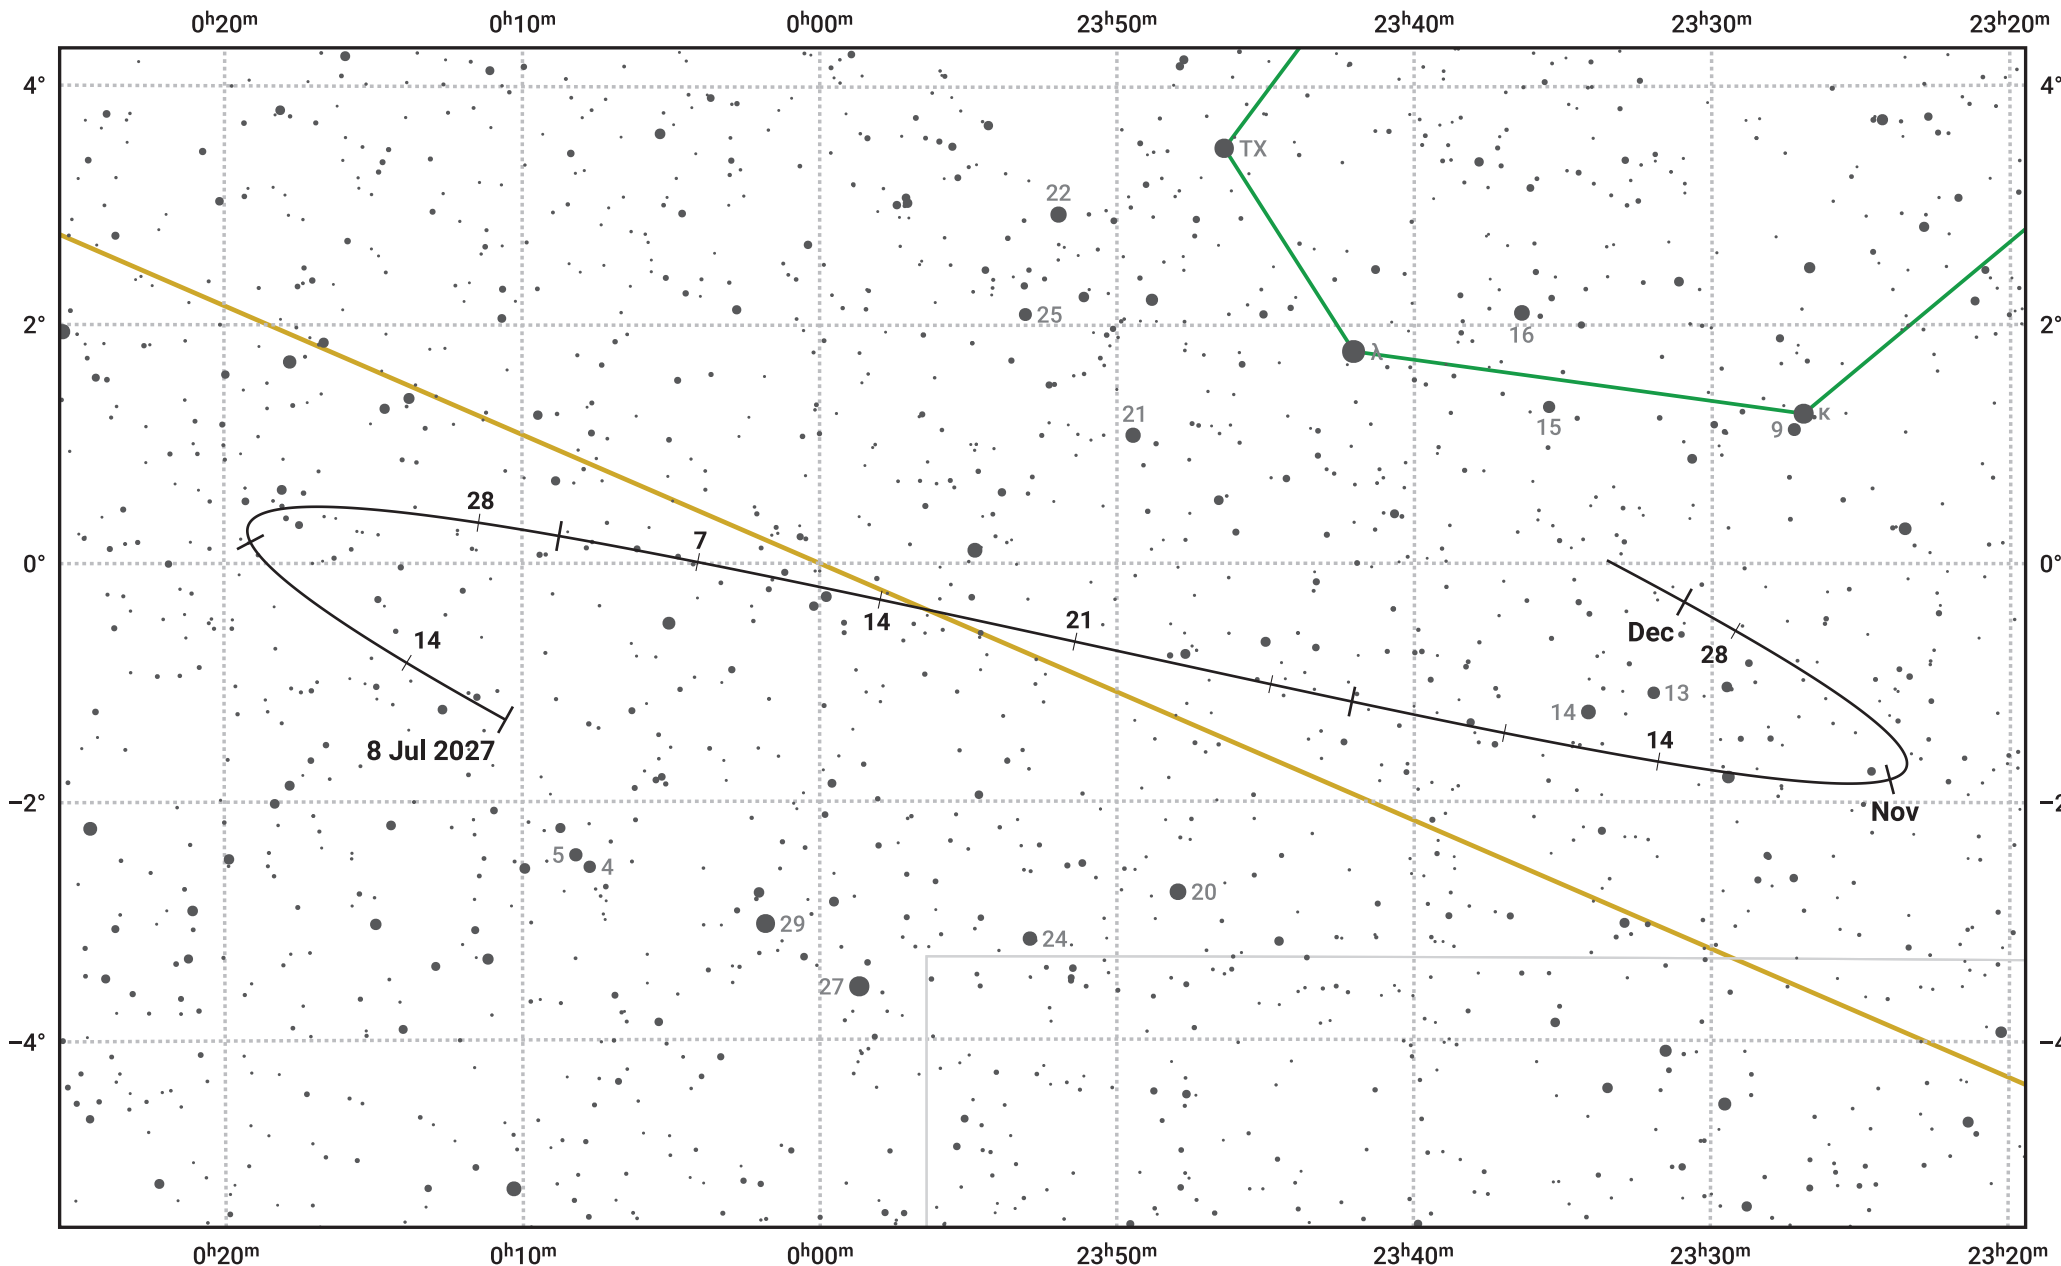

# The path of Asteroid 29 Amphitrite around opposition on 21 Sep 2027

© Dominic Ford 2011–2024. Date markers placed at midnight UTC. Downloaded from <https://in-the-sky.org>

Magnitude scale:    • 11.0    • 10.0    • 9.0    • 8.0    • 7.0    • 6.0    • 5.0    • 4.0

— Ecliptic Plane

● Galaxy    
 ■ Bright nebula    
 ● Open cluster    
 ⊕ Globular cluster

| Date        | Mag  | Phase |
|-------------|------|-------|
| 2027 Aug 1  | 10.2 | 97%   |
| 2027 Aug 25 | 9.6  | 99%   |
| 2027 Sep 1  | 9.5  | 99%   |
| 2027 Oct 1  | 9.2  | 100%  |
| 2027 Nov 1  | 9.9  | 98%   |
| 2027 Dec 1  | 10.5 | 96%   |