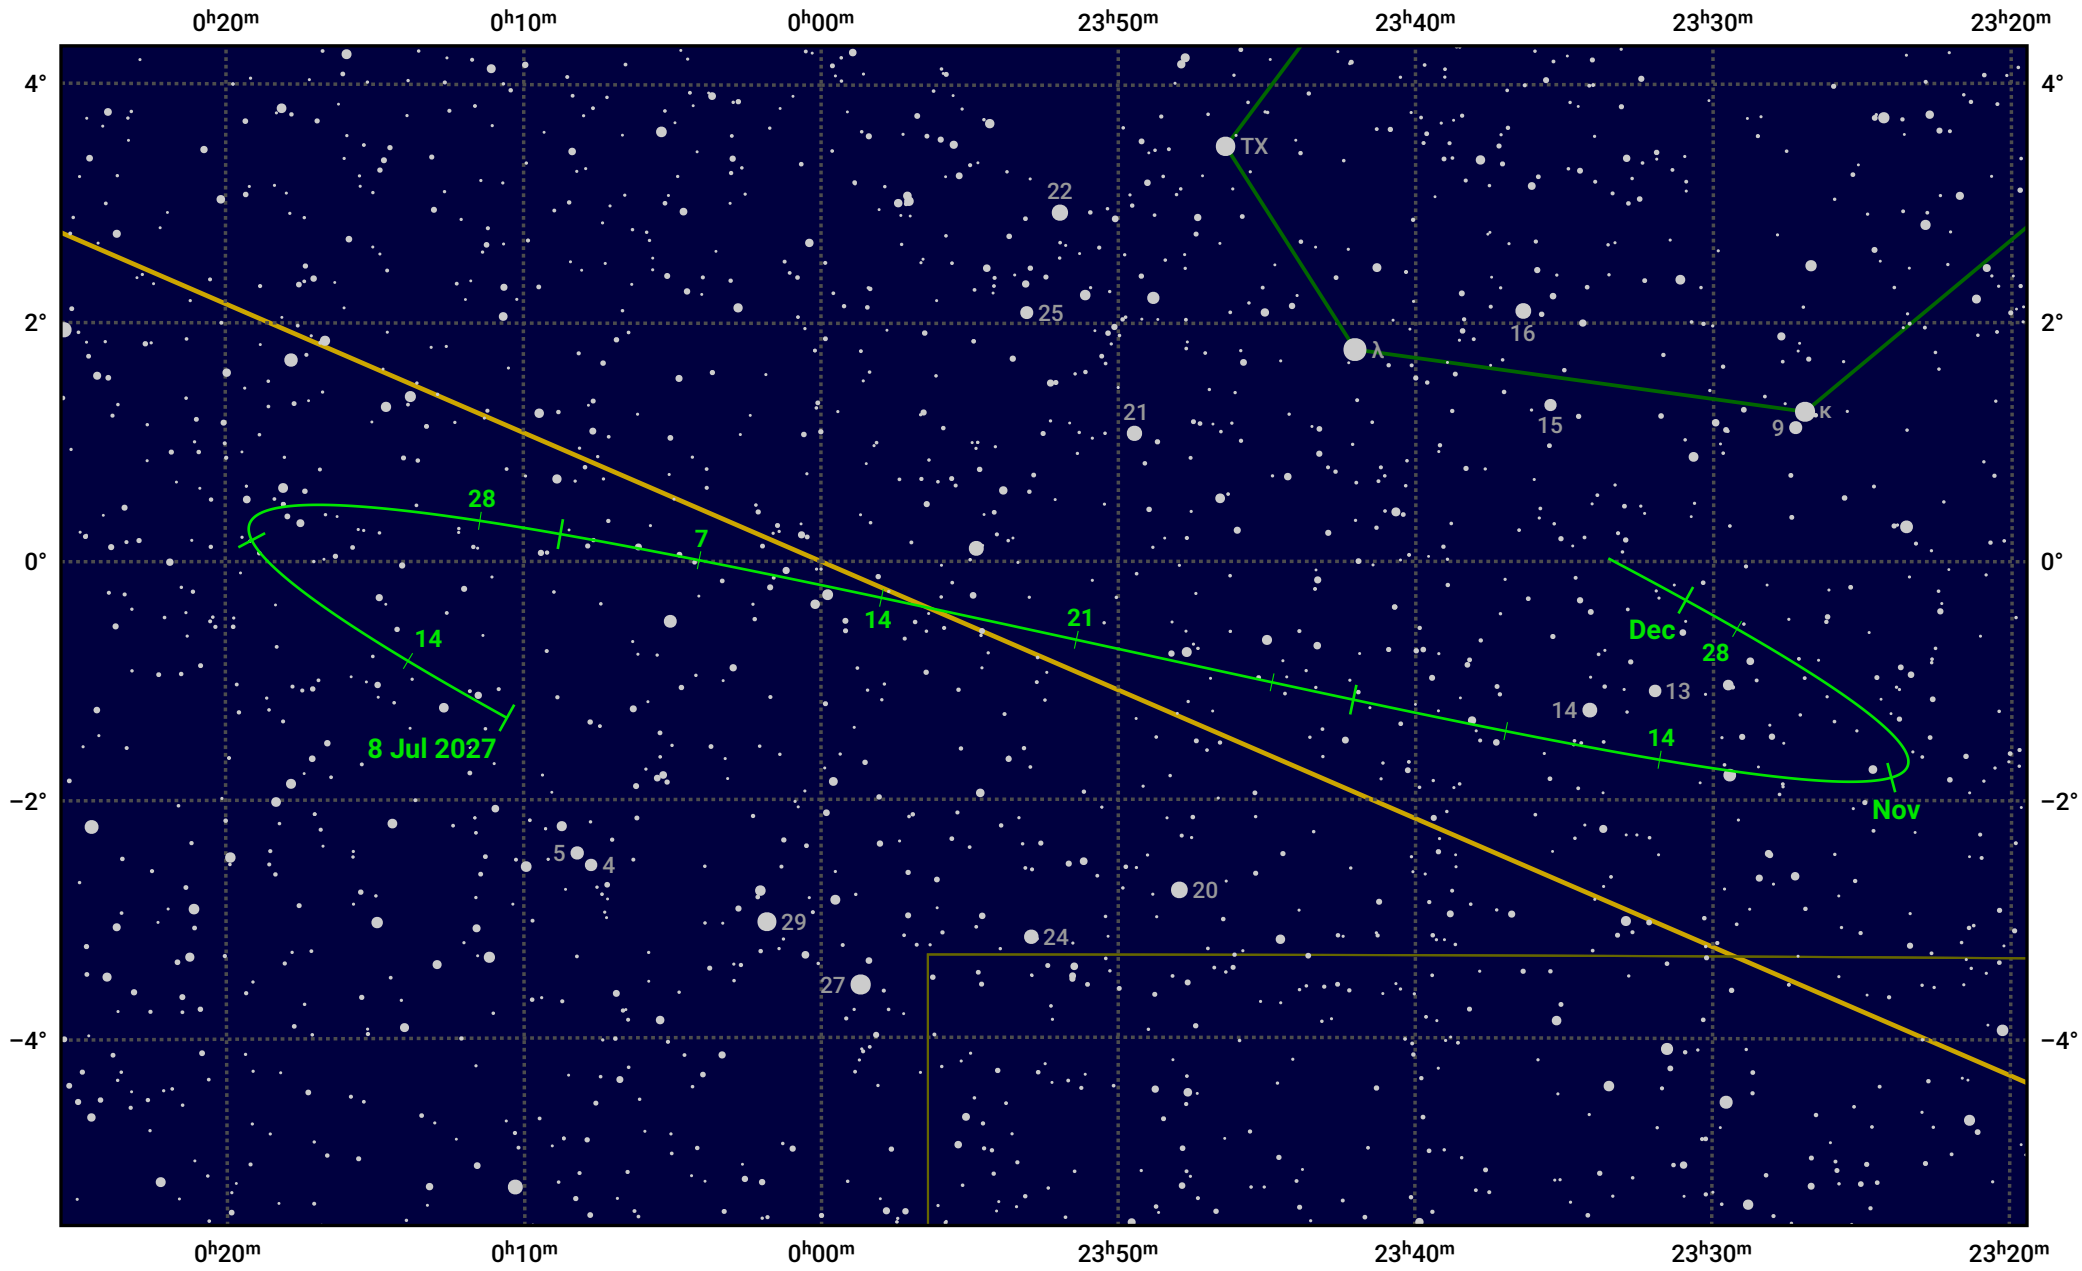

The path of Asteroid 29 Amphitrite around opposition on 21 Sep 2027

© Dominic Ford 2011–2024. Date markers placed at midnight UTC. Downloaded from <https://in-the-sky.org>

Magnitude scale: 11.0 10.0 9.0 8.0 7.0 6.0 5.0 4.0

— Ecliptic Plane

Galaxy Bright nebula Open cluster Globular cluster

Date	Mag	Phase
2027 Aug 1	10.2	97%
2027 Aug 25	9.6	99%
2027 Sep 1	9.5	99%
2027 Oct 1	9.2	100%
2027 Nov 1	9.9	98%
2027 Dec 1	10.5	96%