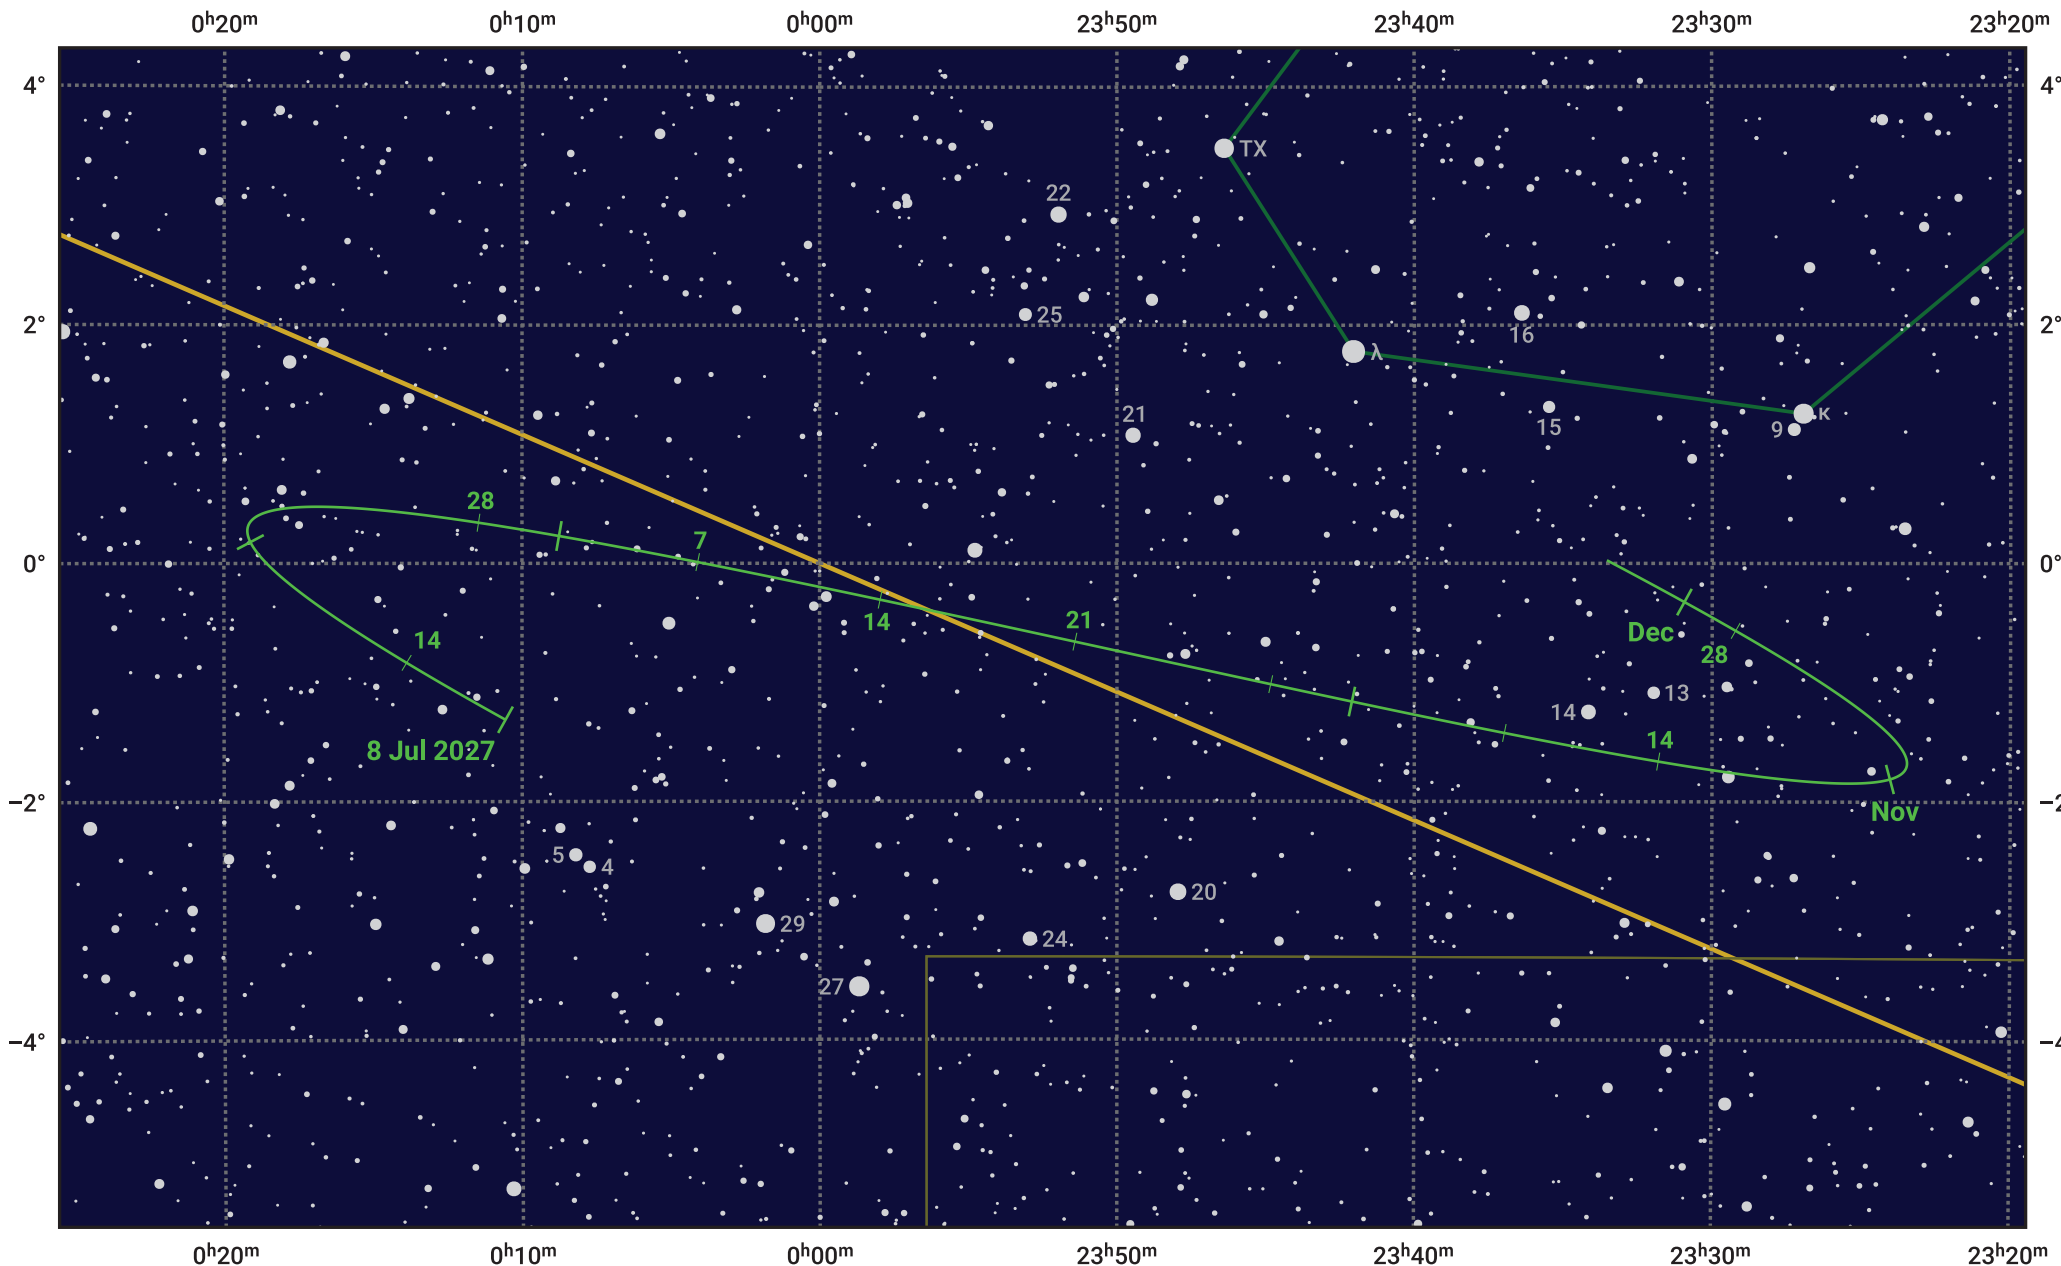

The path of Asteroid 29 Amphitrite around opposition on 21 Sep 2027

© Dominic Ford 2011–2024. Date markers placed at midnight UTC. Downloaded from <https://in-the-sky.org>

Magnitude scale: 11.0 10.0 9.0 8.0 7.0 6.0 5.0 4.0

-  Galaxy
-  Bright nebula
-  Open cluster
-  Globular cluster

Date	Mag	Phase
2027 Aug 1	10.2	97%
2027 Aug 25	9.6	99%
2027 Sep 1	9.5	99%
2027 Oct 1	9.2	100%
2027 Nov 1	9.9	98%
2027 Dec 1	10.5	96%