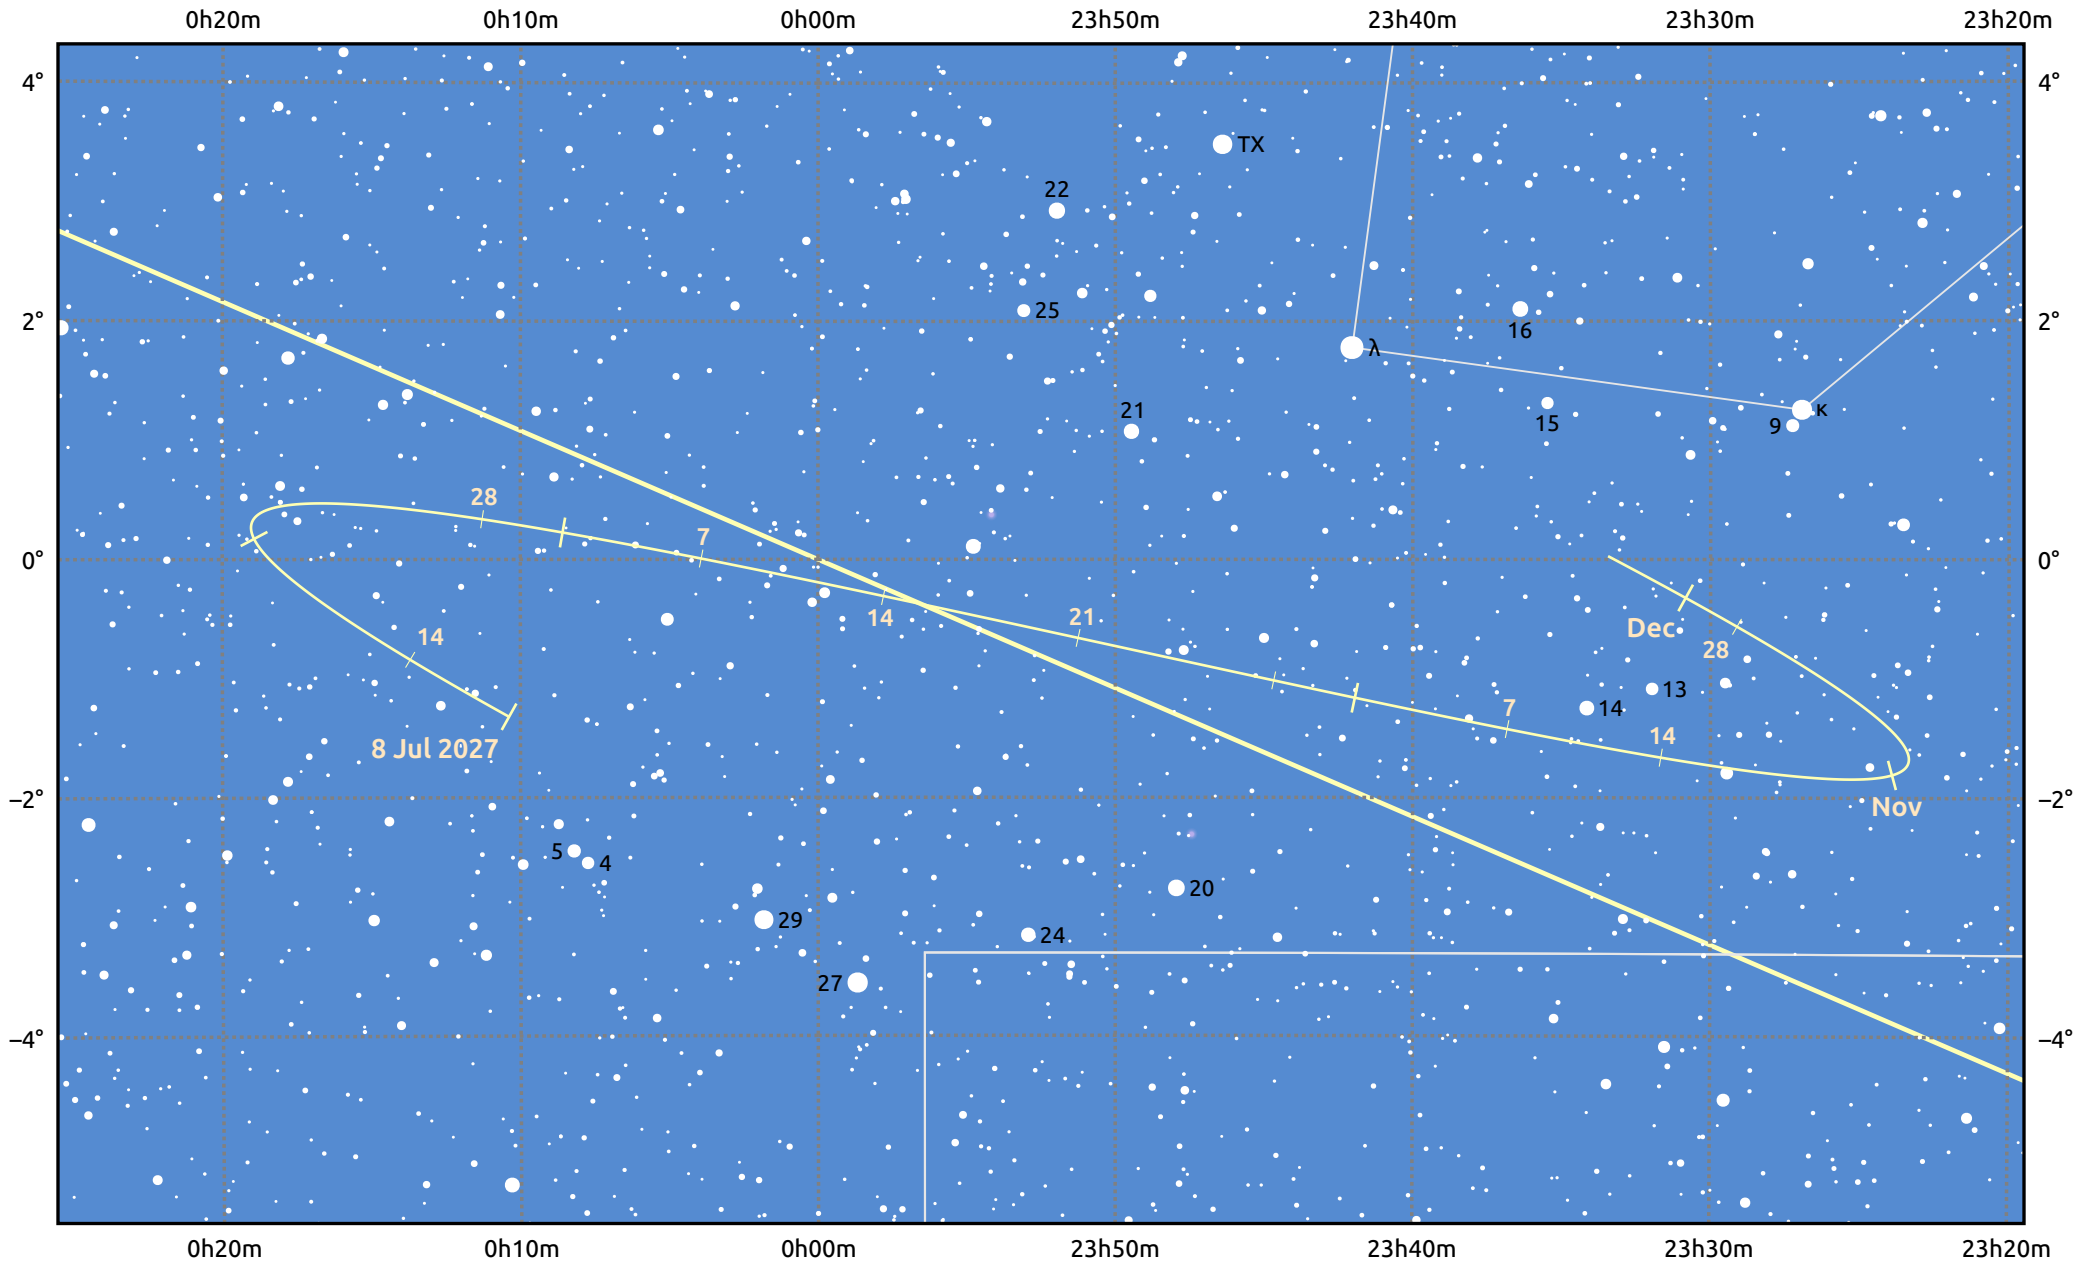

# The path of Asteroid 29 Amphitrite around opposition on 21 Sep 2027

© Dominic Ford 2011–2025. Date markers placed at midnight UTC. Downloaded from <https://in-the-sky.org>

Magnitude scale: · 11.0 · 10.0 · 9.0 · 8.0 · 7.0 · 6.0 ● 5.0 ● 4.0

— Ecliptic Plane

Galaxy Bright nebula Open cluster Globular cluster Planetary nebula

Date	Mag	Phase
2027 Aug 1	10.2	97%
2027 Aug 25	9.6	99%
2027 Sep 1	9.5	99%
2027 Oct 1	9.2	100%
2027 Nov 1	9.9	98%
2027 Dec 1	10.5	96%