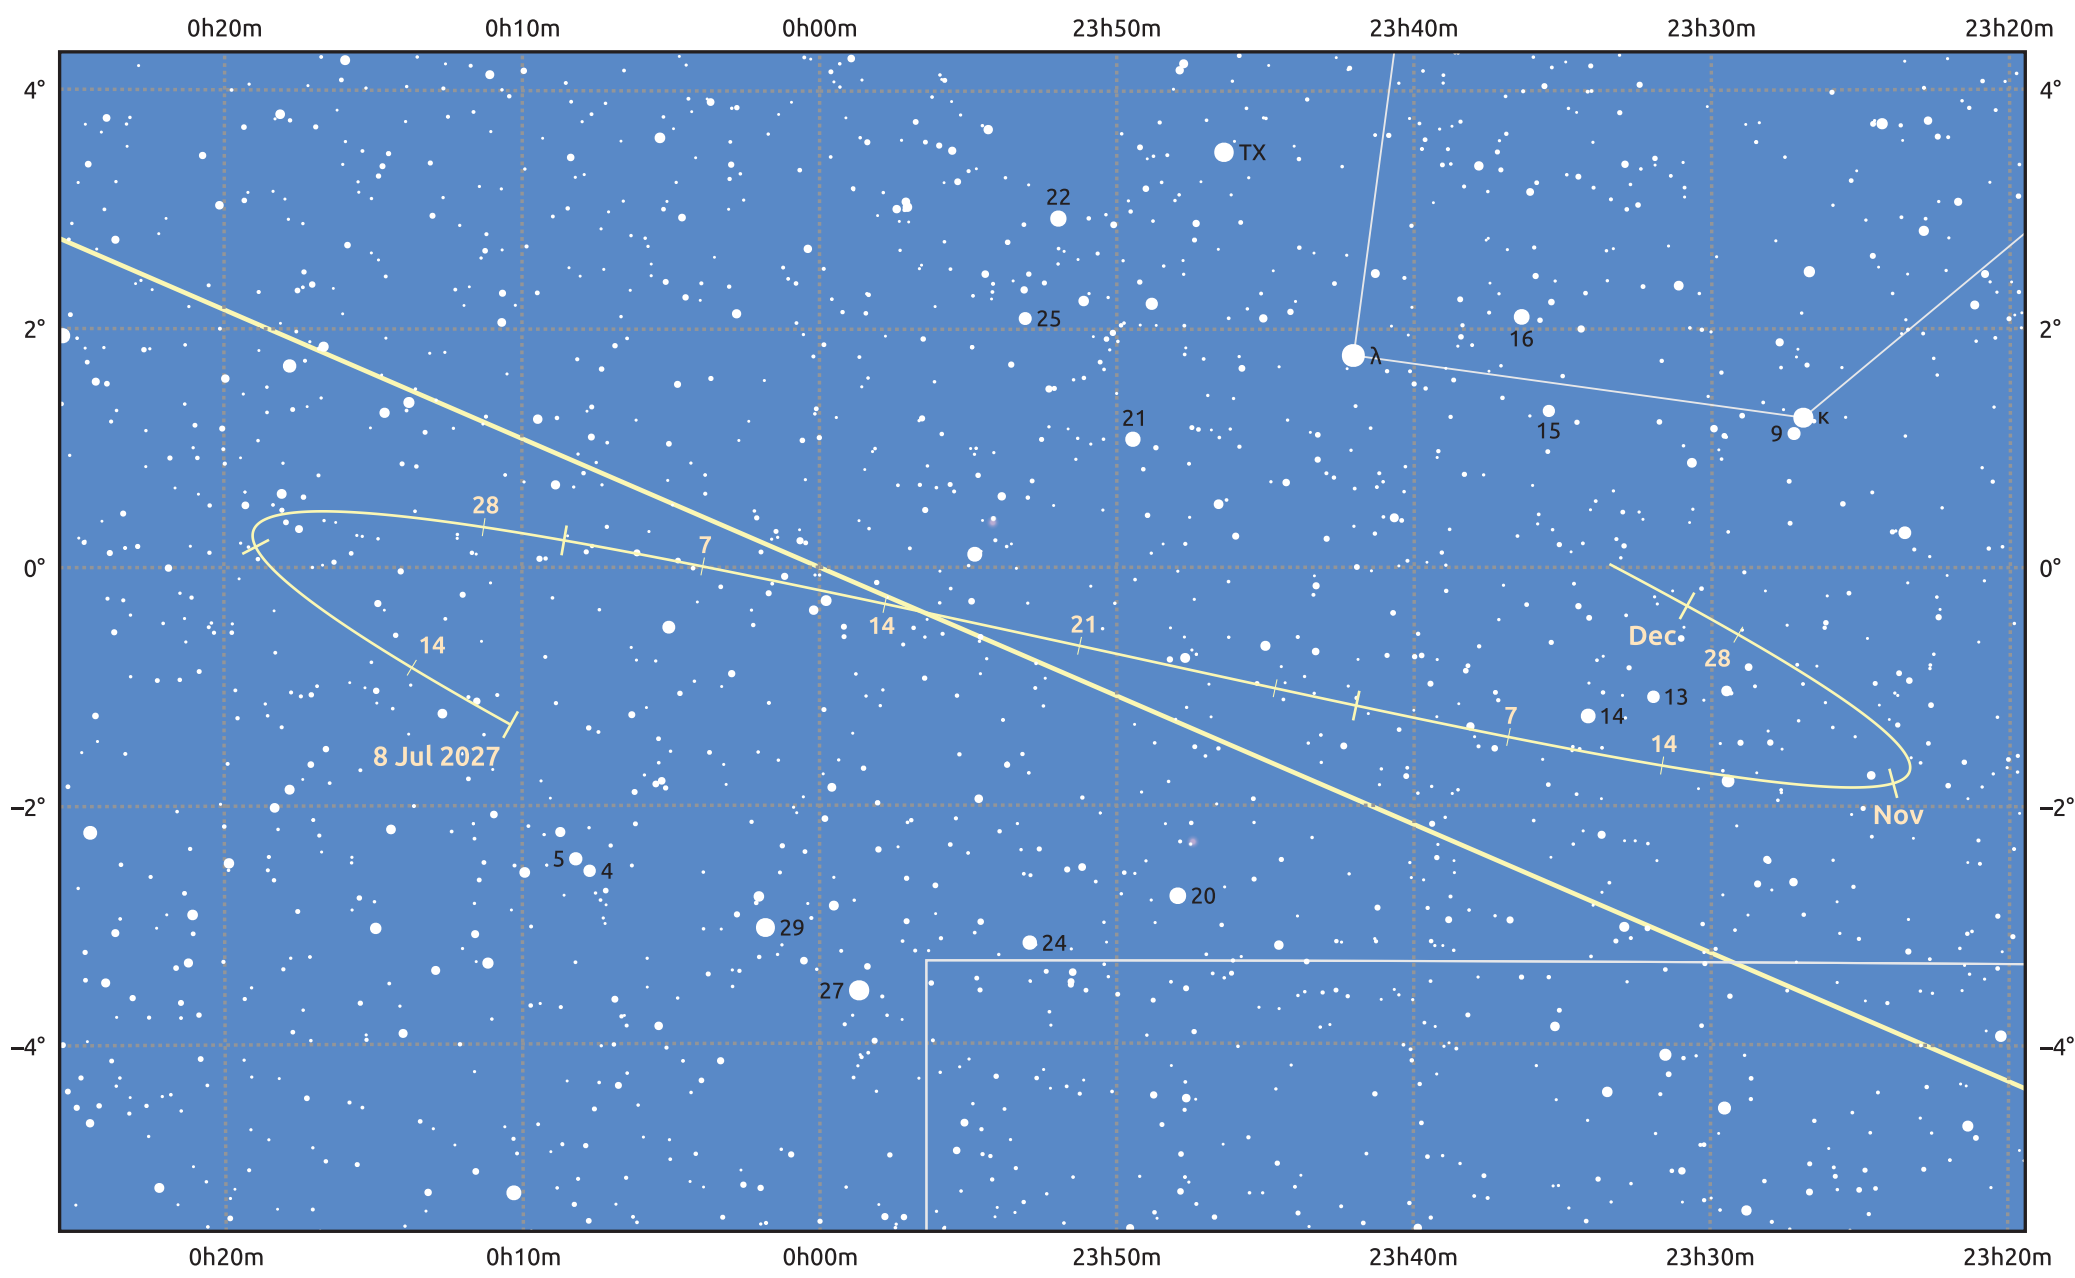

The path of Asteroid 29 Amphitrite around opposition on 21 Sep 2027

© Dominic Ford 2011–2025. Date markers placed at midnight UTC. Downloaded from <https://in-the-sky.org>

Magnitude scale: • 11.0 • 10.0 • 9.0 • 8.0 • 7.0 • 6.0 • 5.0 • 4.0

— Ecliptic Plane

Galaxy Bright nebula Open cluster Globular cluster Planetary nebula

Date	Mag	Phase
2027 Aug 1	10.2	97%
2027 Aug 25	9.6	99%
2027 Sep 1	9.5	99%
2027 Oct 1	9.2	100%
2027 Nov 1	9.9	98%
2027 Dec 1	10.5	96%