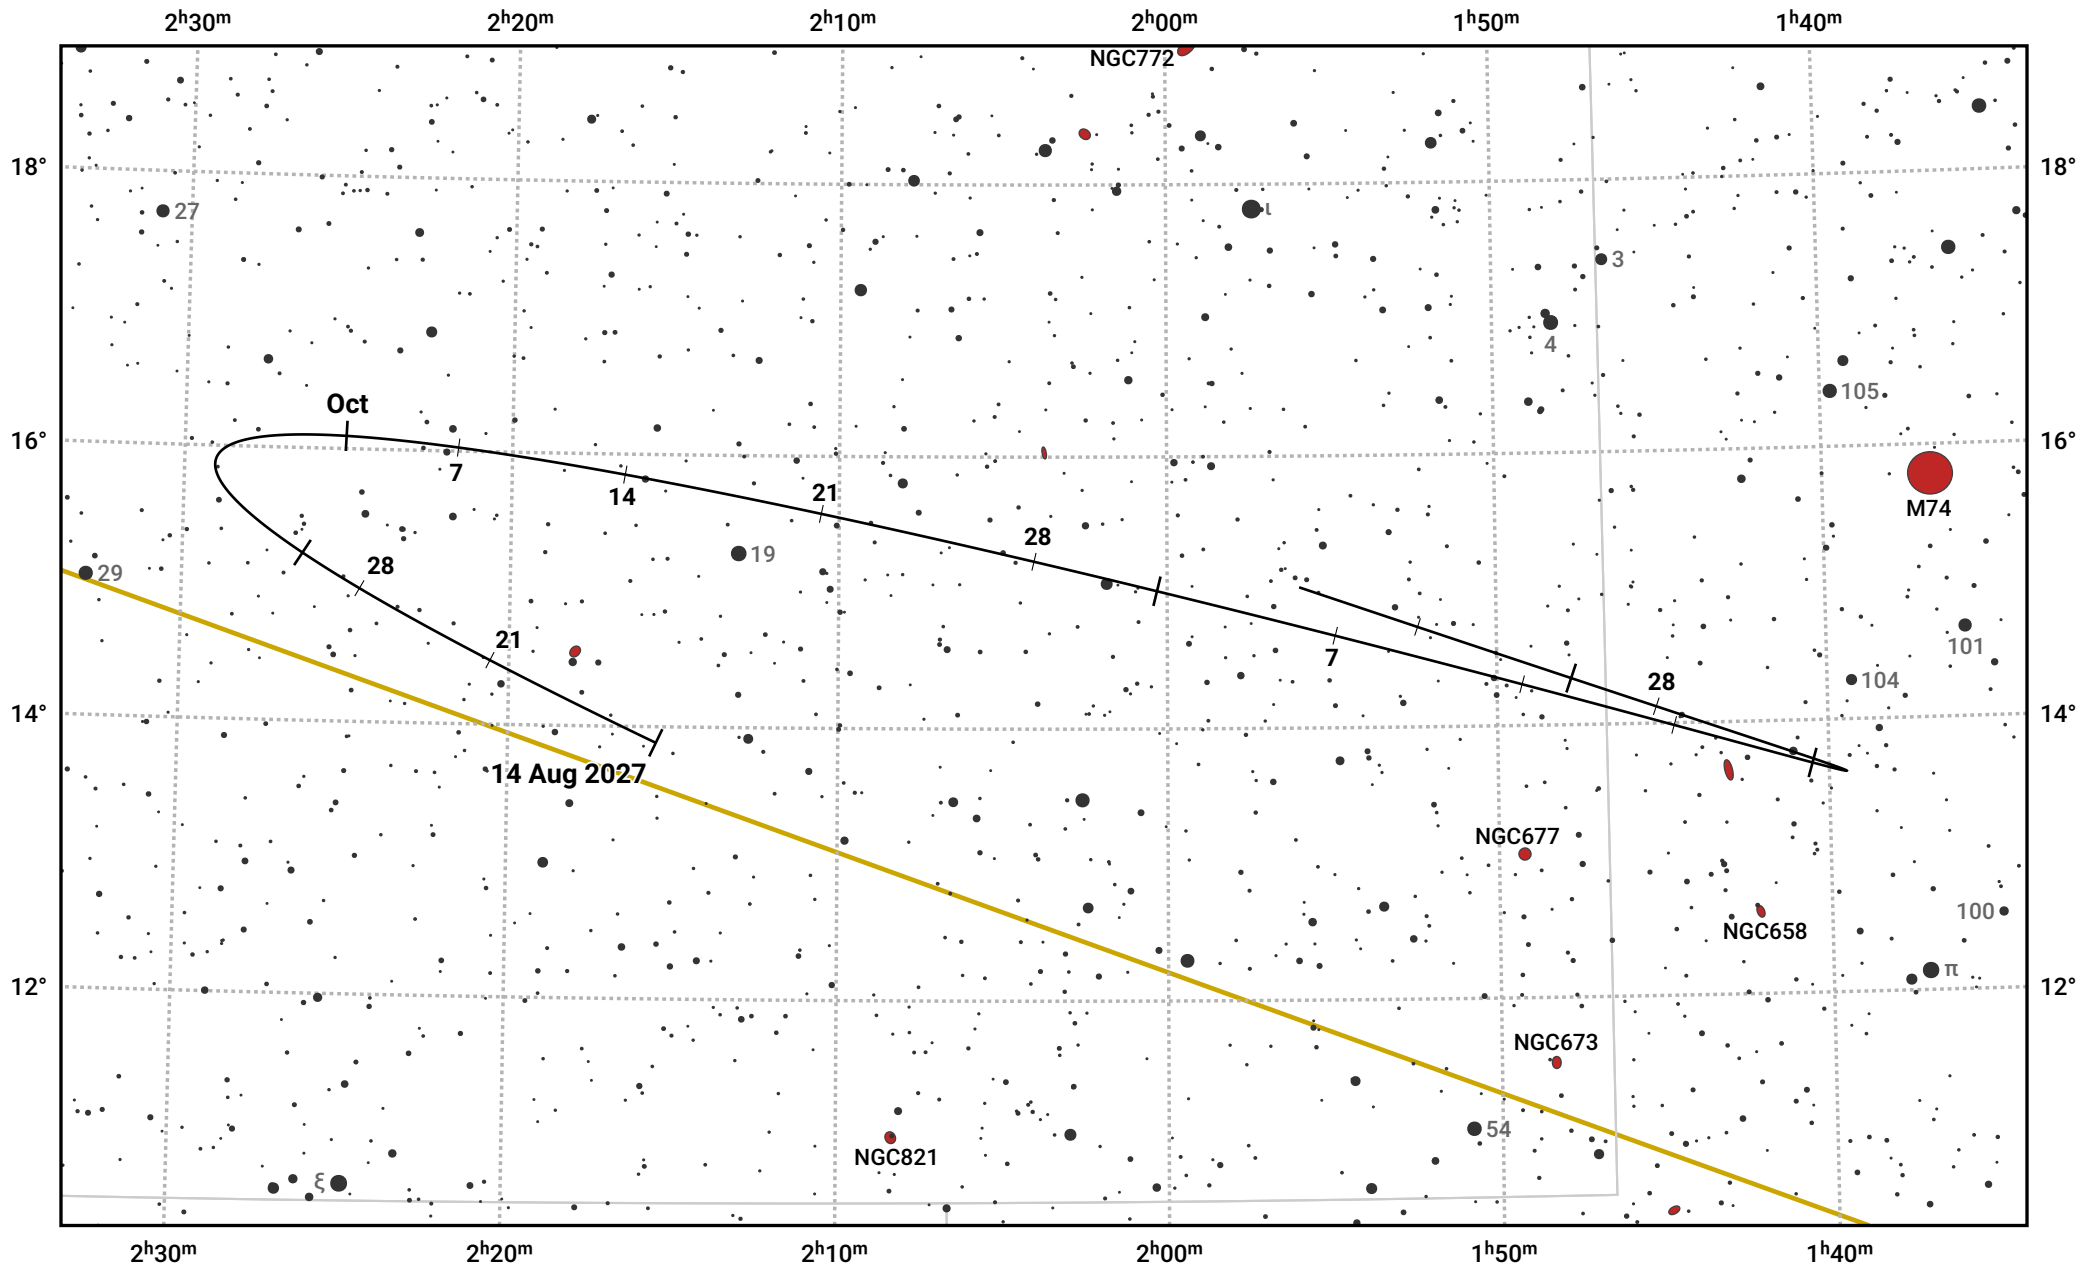

# The path of Asteroid 37 Fides around opposition on 28 Oct 2027

© Dominic Ford 2011–2024. Date markers placed at midnight UTC. Downloaded from <https://in-the-sky.org>

Magnitude scale: • 11.0 • 10.0 • 9.0 • 8.0 • 7.0 • 6.0 • 5.0

— Ecliptic Plane

Galaxy    Bright nebula    Open cluster    Globular cluster

Date	Mag	Phase
2027 Sep 1	11.4	96%
2027 Sep 27	10.7	98%
2027 Oct 1	10.6	99%
2027 Nov 1	9.9	100%
2027 Dec 1	10.7	98%
2028 Jan 1	11.3	95%