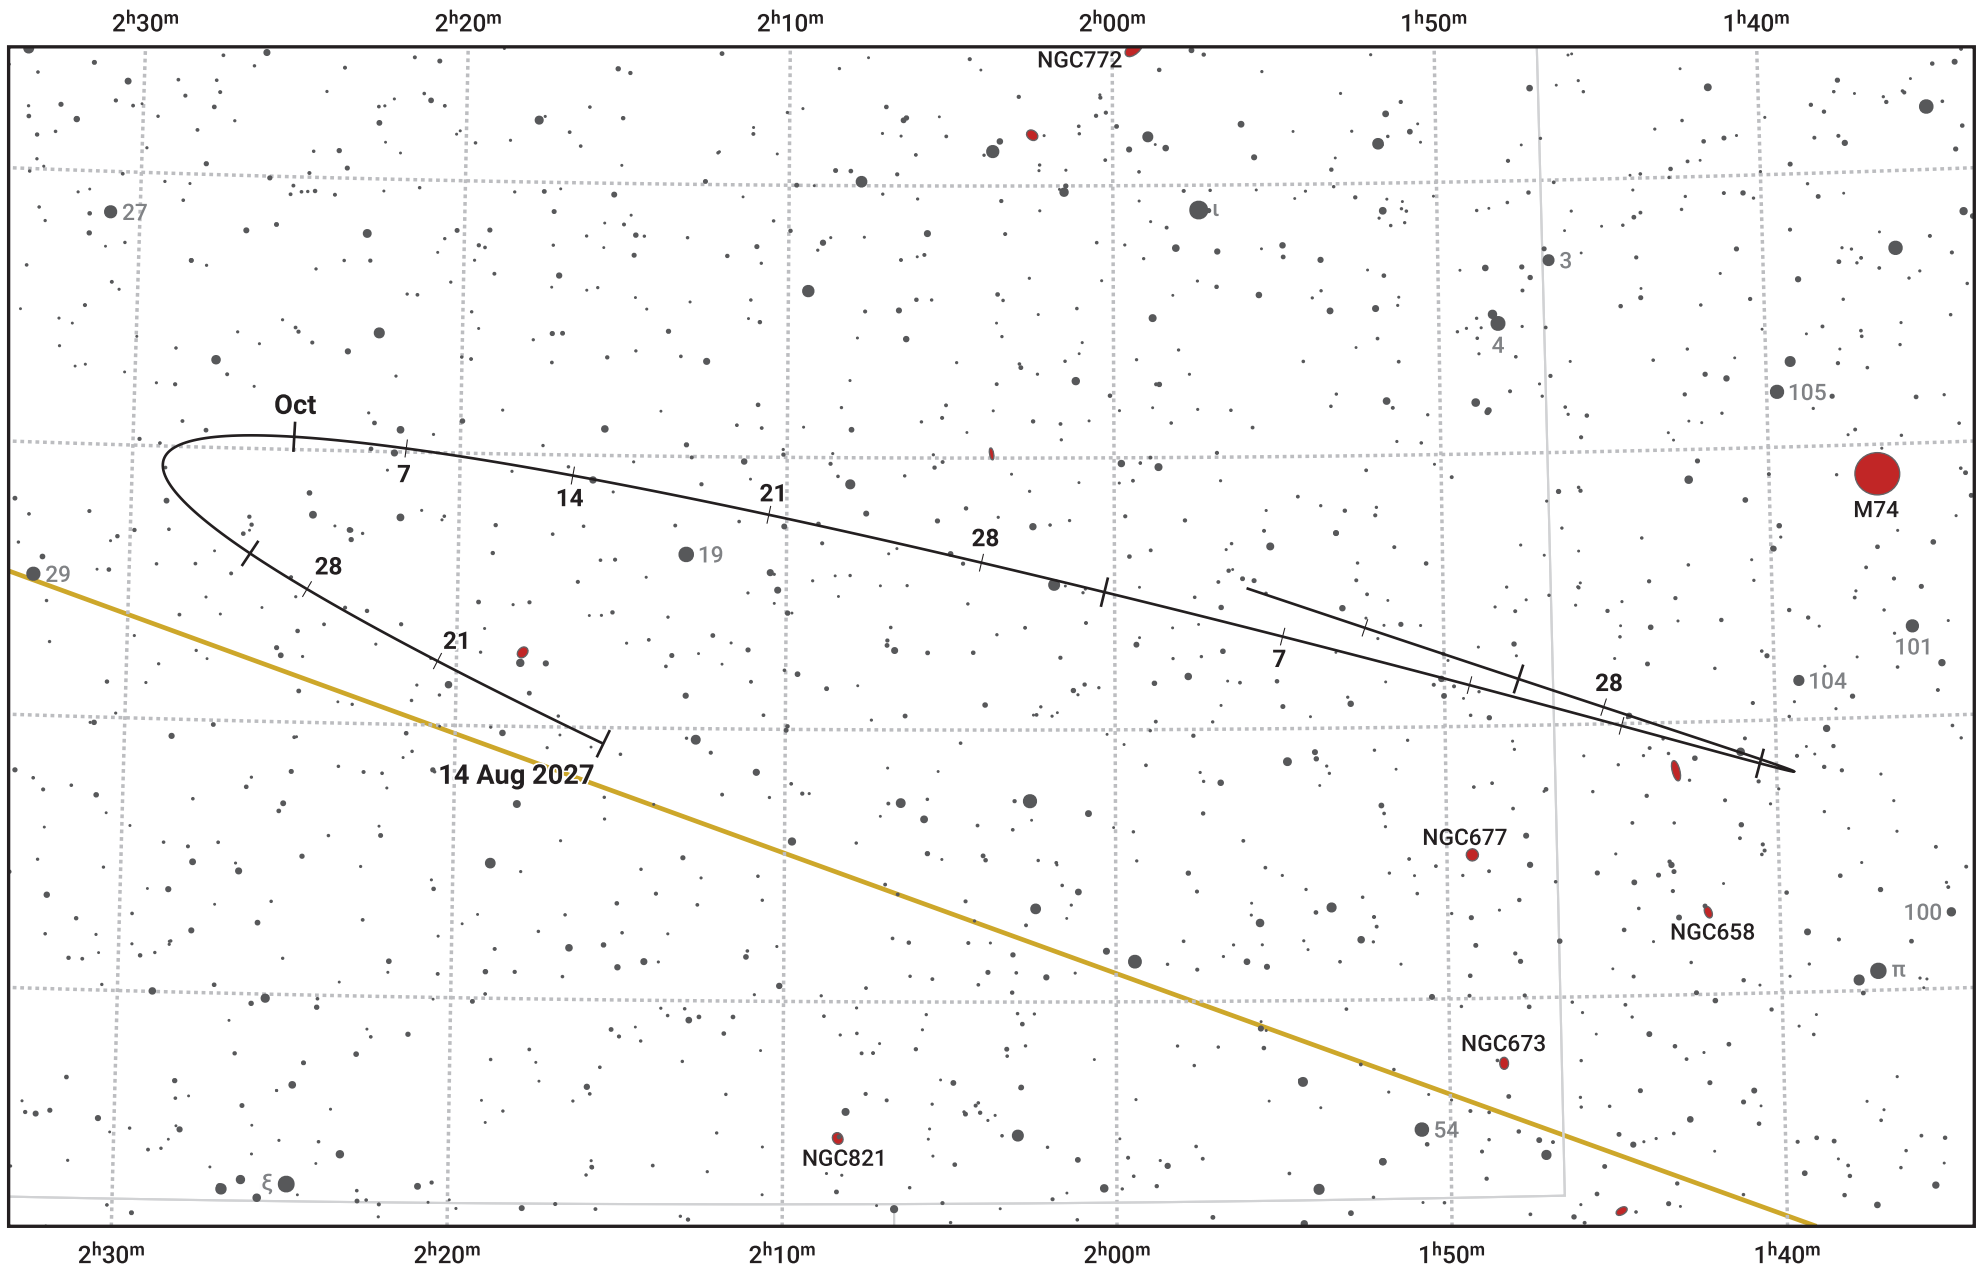

The path of Asteroid 37 Fides around opposition on 28 Oct 2027

© Dominic Ford 2011–2024. Date markers placed at midnight UTC. Downloaded from <https://in-the-sky.org>

Magnitude scale: • 11.0 • 10.0 • 9.0 • 8.0 • 7.0 • 6.0 • 5.0

— Ecliptic Plane

● Galaxy
 ■ Bright nebula
 ● Open cluster
 ⊕ Globular cluster

Date	Mag	Phase
2027 Sep 1	11.4	96%
2027 Sep 27	10.7	98%
2027 Oct 1	10.6	99%
2027 Nov 1	9.9	100%
2027 Dec 1	10.7	98%
2028 Jan 1	11.3	95%