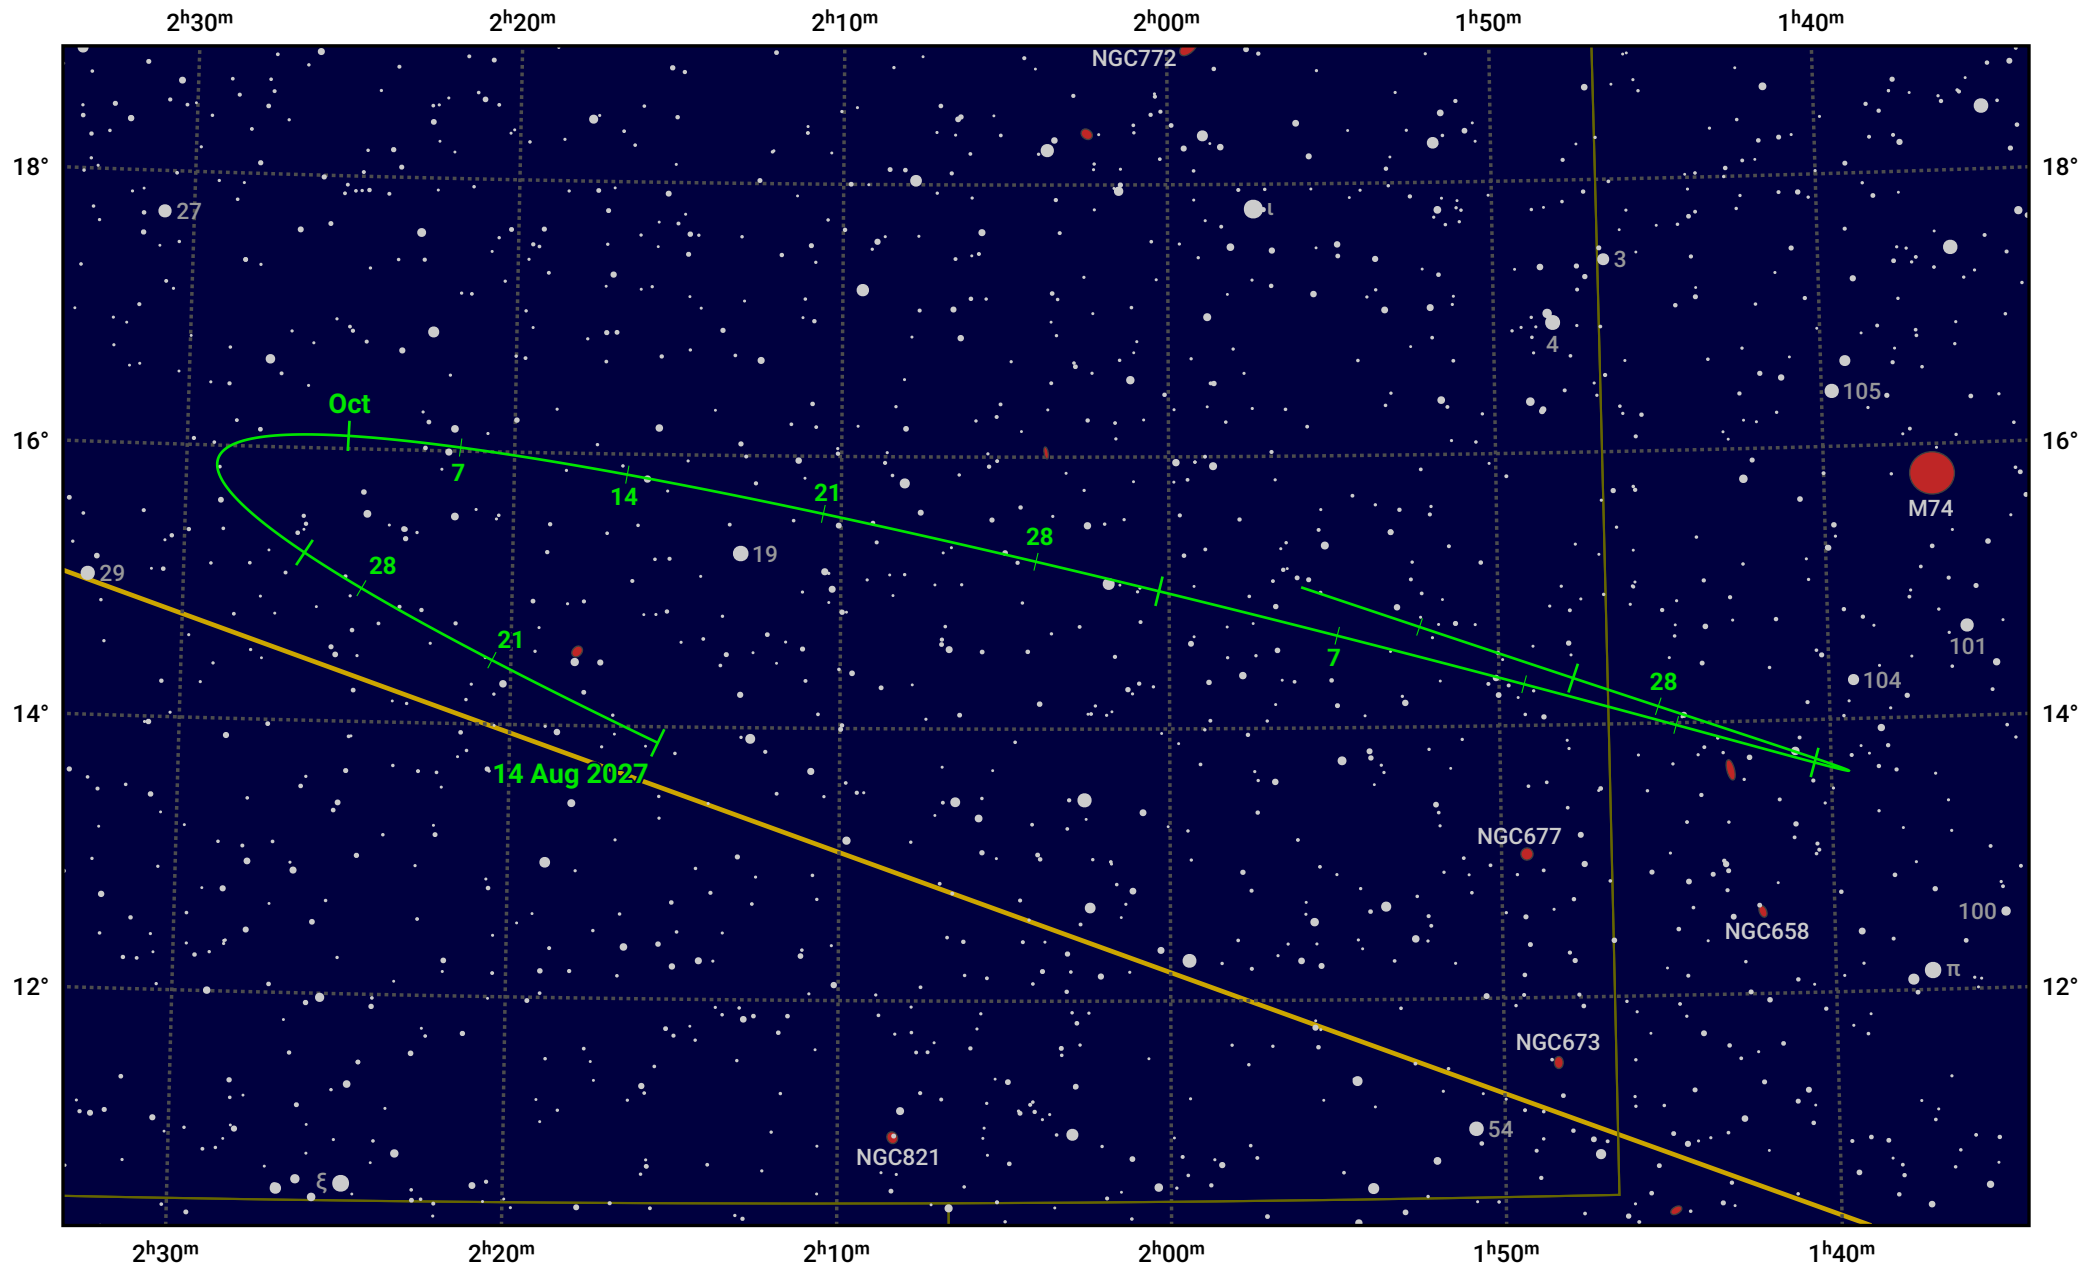

The path of Asteroid 37 Fides around opposition on 28 Oct 2027

© Dominic Ford 2011–2024. Date markers placed at midnight UTC. Downloaded from <https://in-the-sky.org>

Magnitude scale: · 11.0 · 10.0 · 9.0 · 8.0 · 7.0 · 6.0 · 5.0

— Ecliptic Plane

Galaxy Bright nebula Open cluster Globular cluster

Date	Mag	Phase
2027 Sep 1	11.4	96%
2027 Sep 27	10.7	98%
2027 Oct 1	10.6	99%
2027 Nov 1	9.9	100%
2027 Dec 1	10.7	98%
2028 Jan 1	11.3	95%