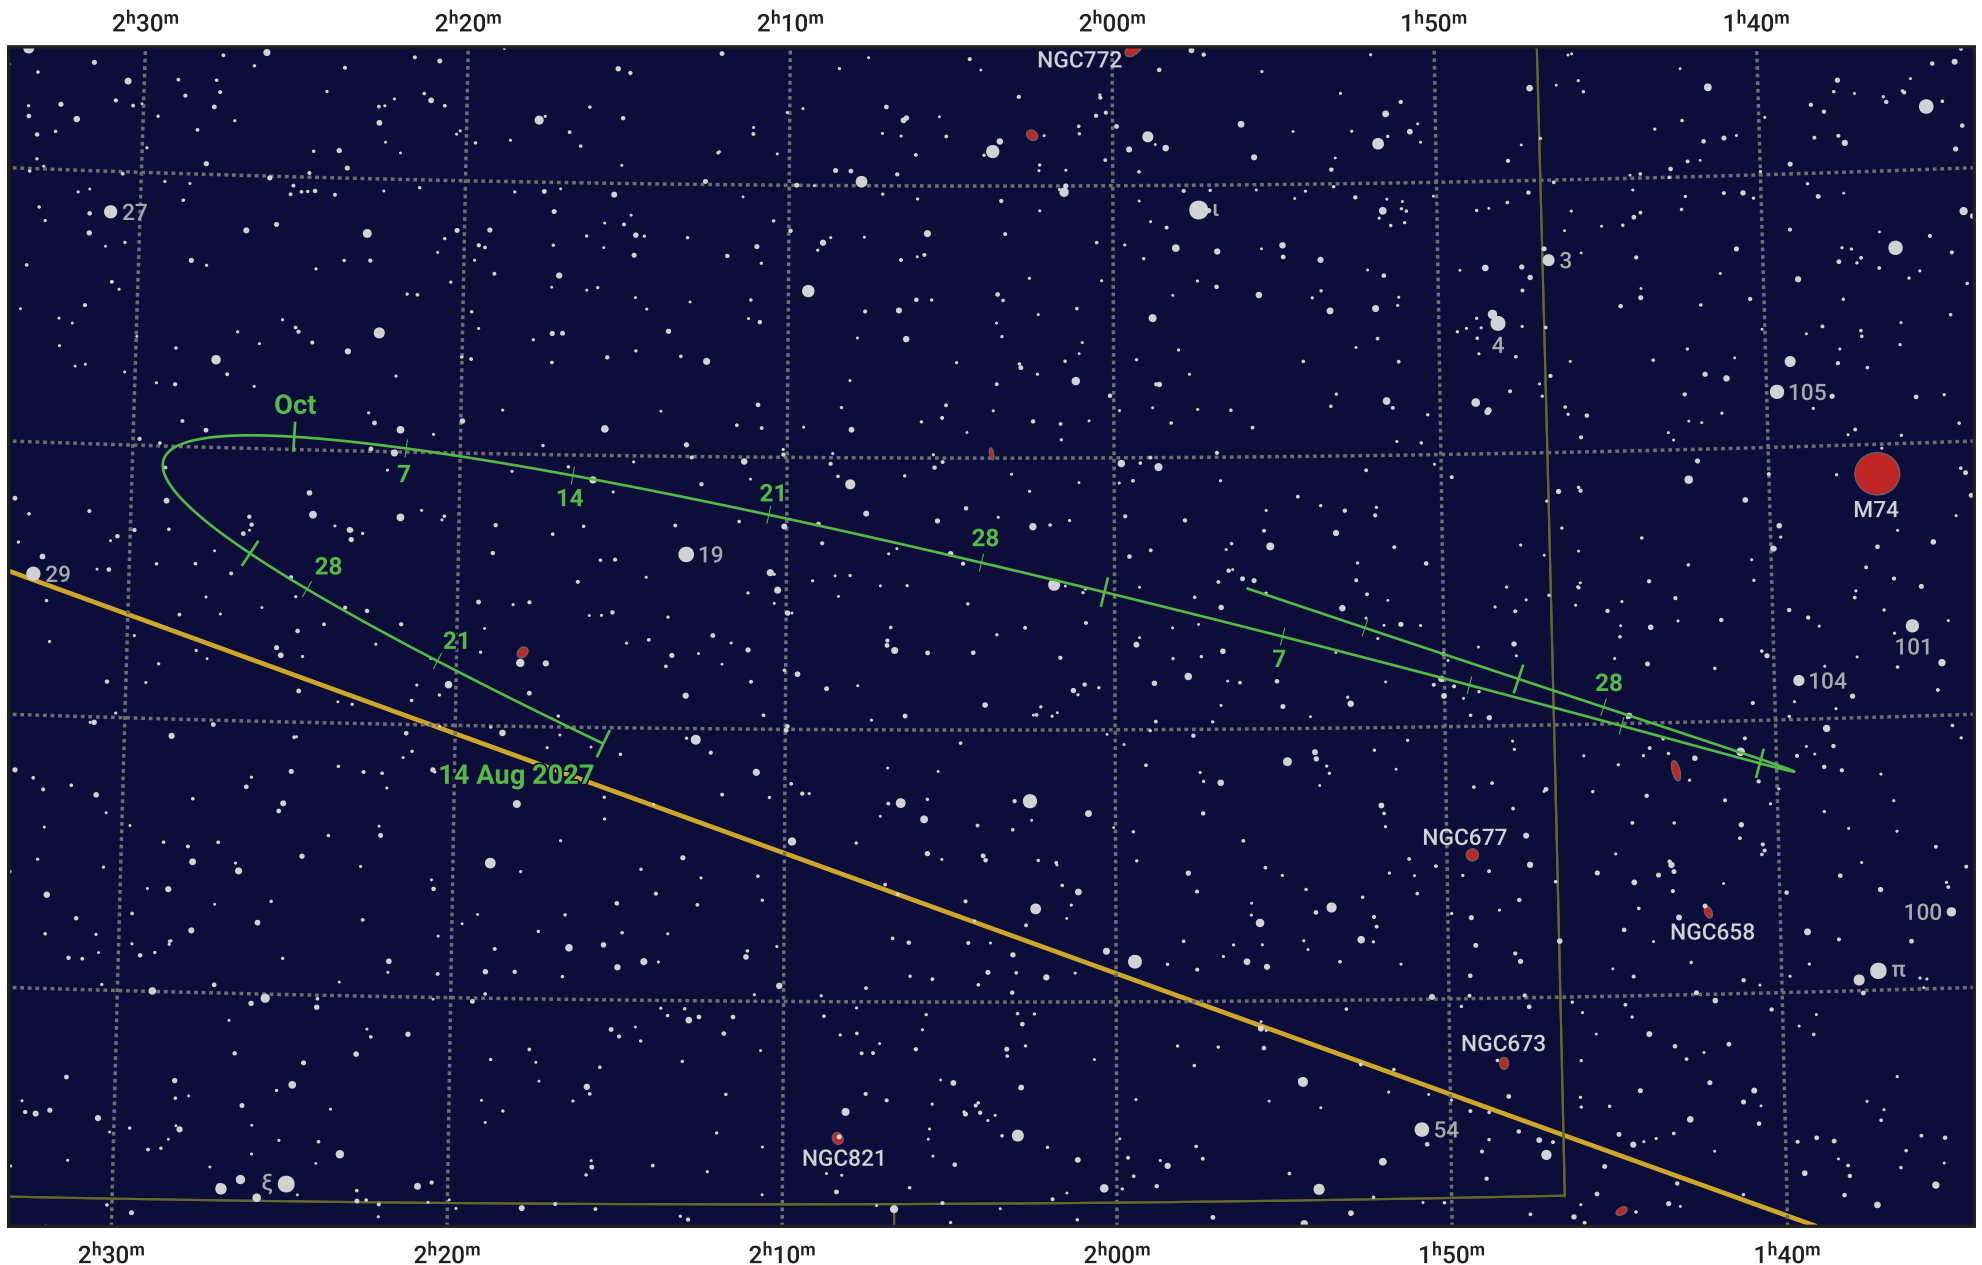

# The path of Asteroid 37 Fides around opposition on 28 Oct 2027

© Dominic Ford 2011–2024. Date markers placed at midnight UTC. Downloaded from <https://in-the-sky.org>

Magnitude scale: • 11.0 • 10.0 • 9.0 • 8.0 • 7.0 • 6.0 • 5.0

— Ecliptic Plane

- Galaxy
- Bright nebula
- Open cluster
- Globular cluster

Date	Mag	Phase
2027 Sep 1	11.4	96%
2027 Sep 27	10.7	98%
2027 Oct 1	10.6	99%
2027 Nov 1	9.9	100%
2027 Dec 1	10.7	98%
2028 Jan 1	11.3	95%