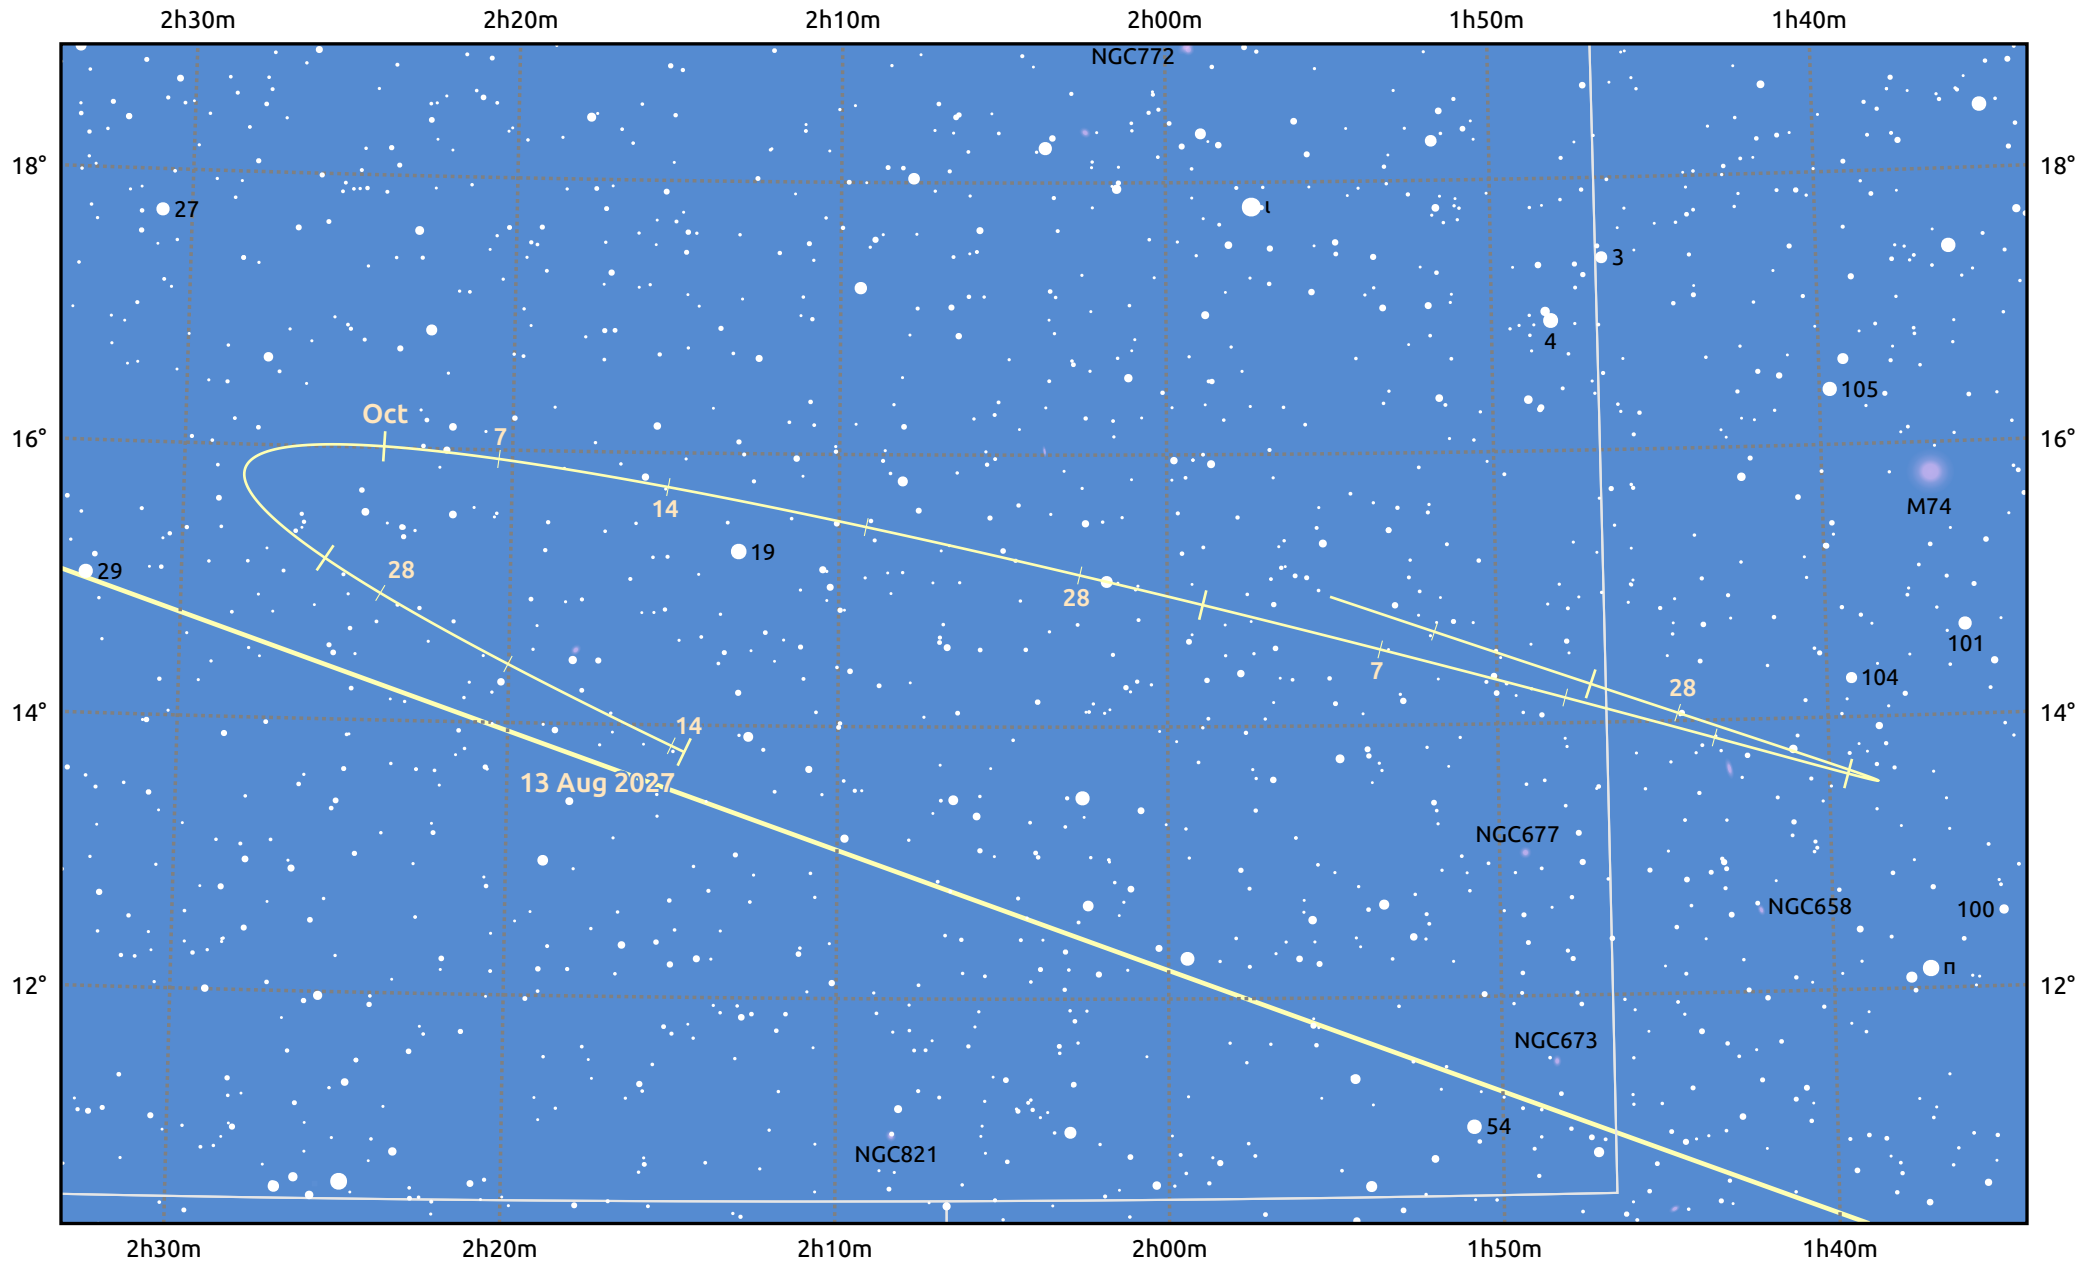

The path of Asteroid 37 Fides around opposition on 27 Oct 2027

© Dominic Ford 2011–2025. Date markers placed at midnight UTC. Downloaded from <https://in-the-sky.org>

Magnitude scale: 11.0 10.0 9.0 8.0 7.0 6.0 5.0

Ecliptic Plane

Galaxy Bright nebula Open cluster Globular cluster Planetary nebula

Date	Mag	Phase
2027 Sep 1	11.4	96%
2027 Sep 26	10.7	98%
2027 Oct 1	10.6	99%
2027 Nov 1	9.9	100%
2027 Dec 1	10.7	98%
2028 Jan 1	11.3	95%