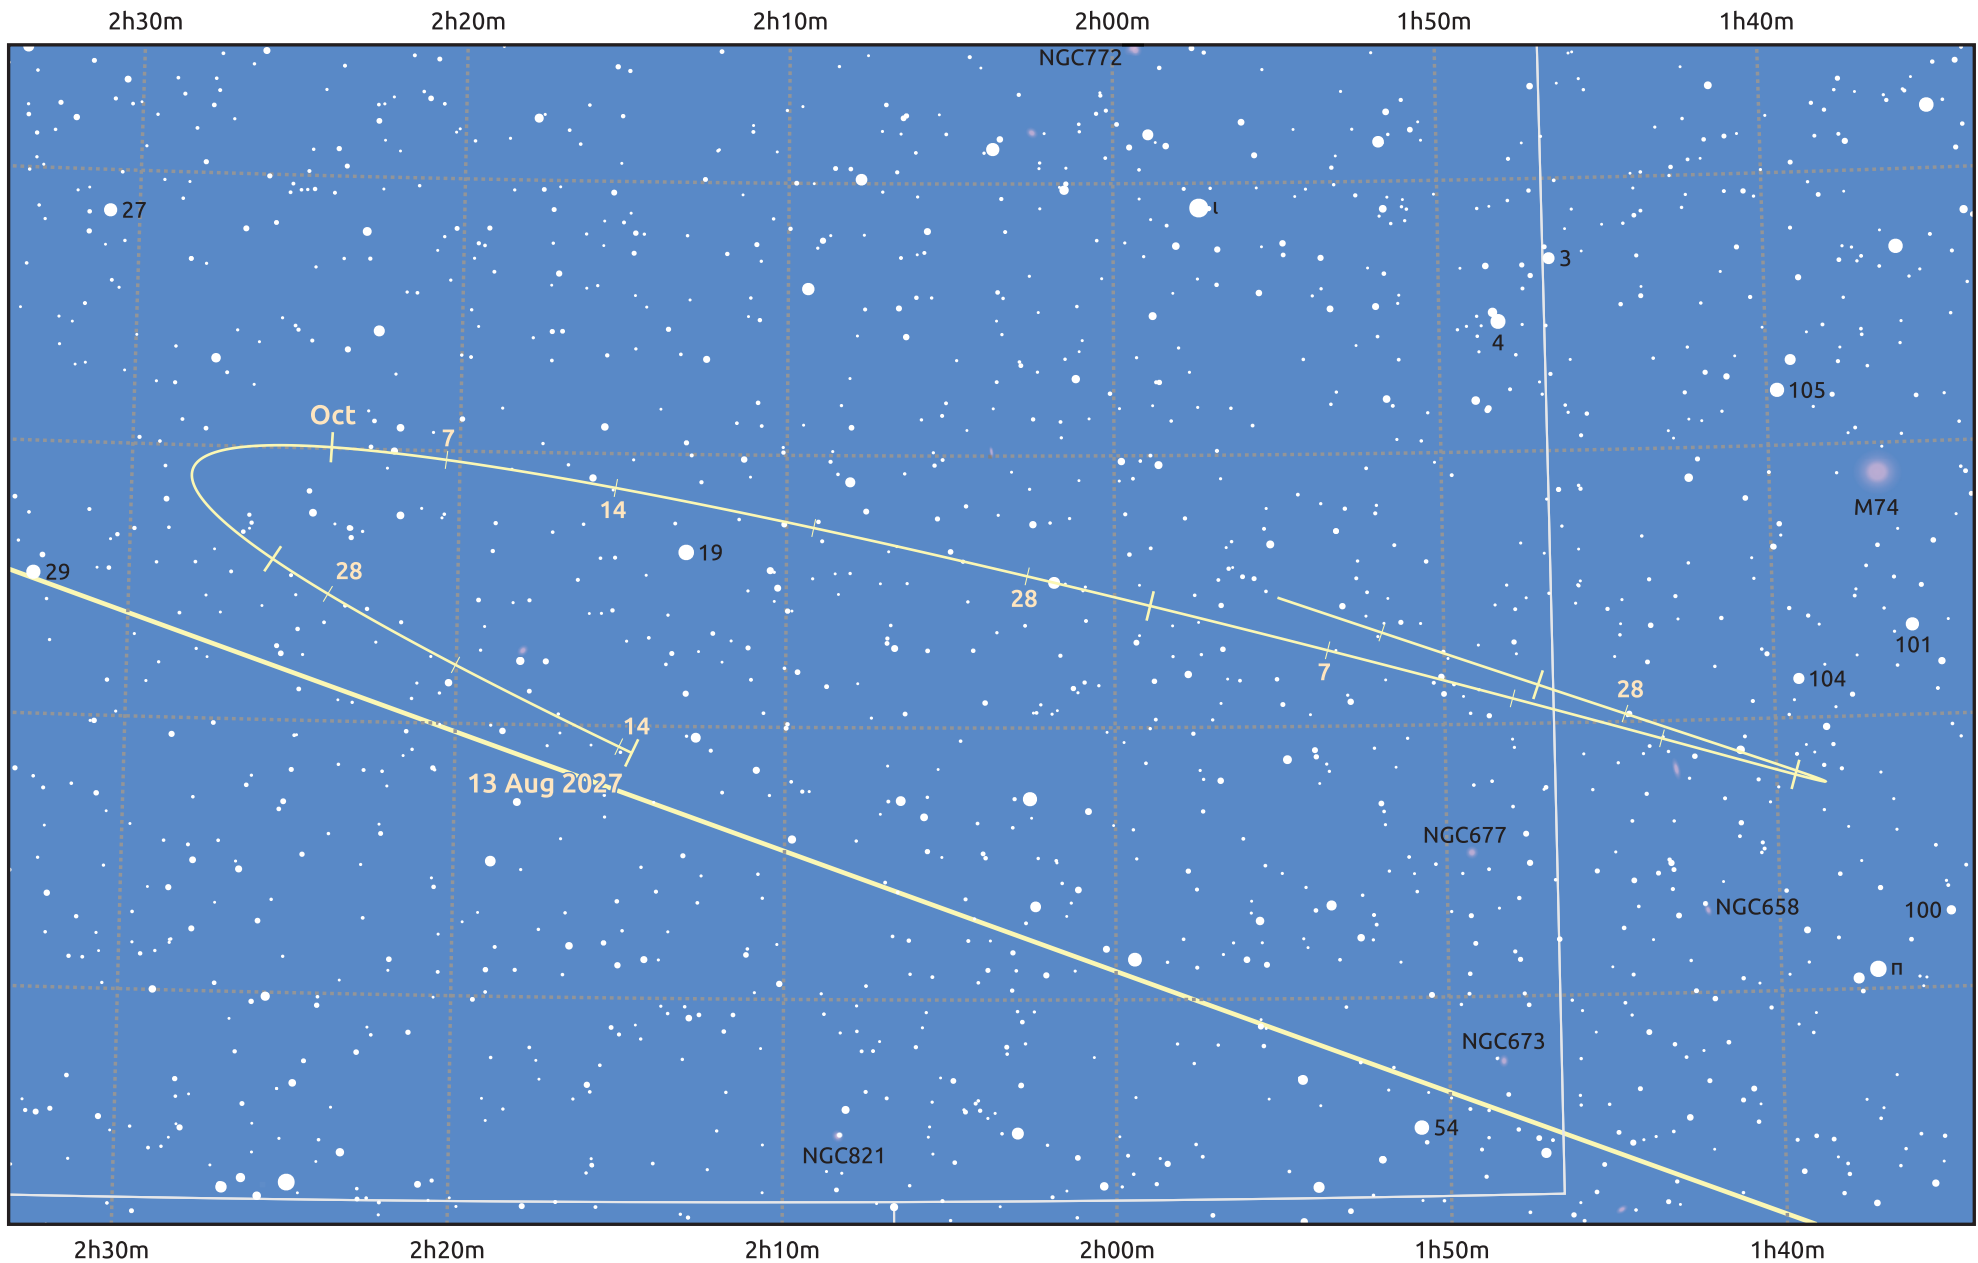

# The path of Asteroid 37 Fides around opposition on 27 Oct 2027

© Dominic Ford 2011–2025. Date markers placed at midnight UTC. Downloaded from <https://in-the-sky.org>

Magnitude scale: 11.0 10.0 9.0 8.0 7.0 6.0 5.0

— Ecliptic Plane

- Galaxy
- Bright nebula
- Open cluster
- Globular cluster
- Planetary nebula

Date	Mag	Phase
2027 Sep 1	11.4	96%
2027 Sep 26	10.7	98%
2027 Oct 1	10.6	99%
2027 Nov 1	9.9	100%
2027 Dec 1	10.7	98%
2028 Jan 1	11.3	95%