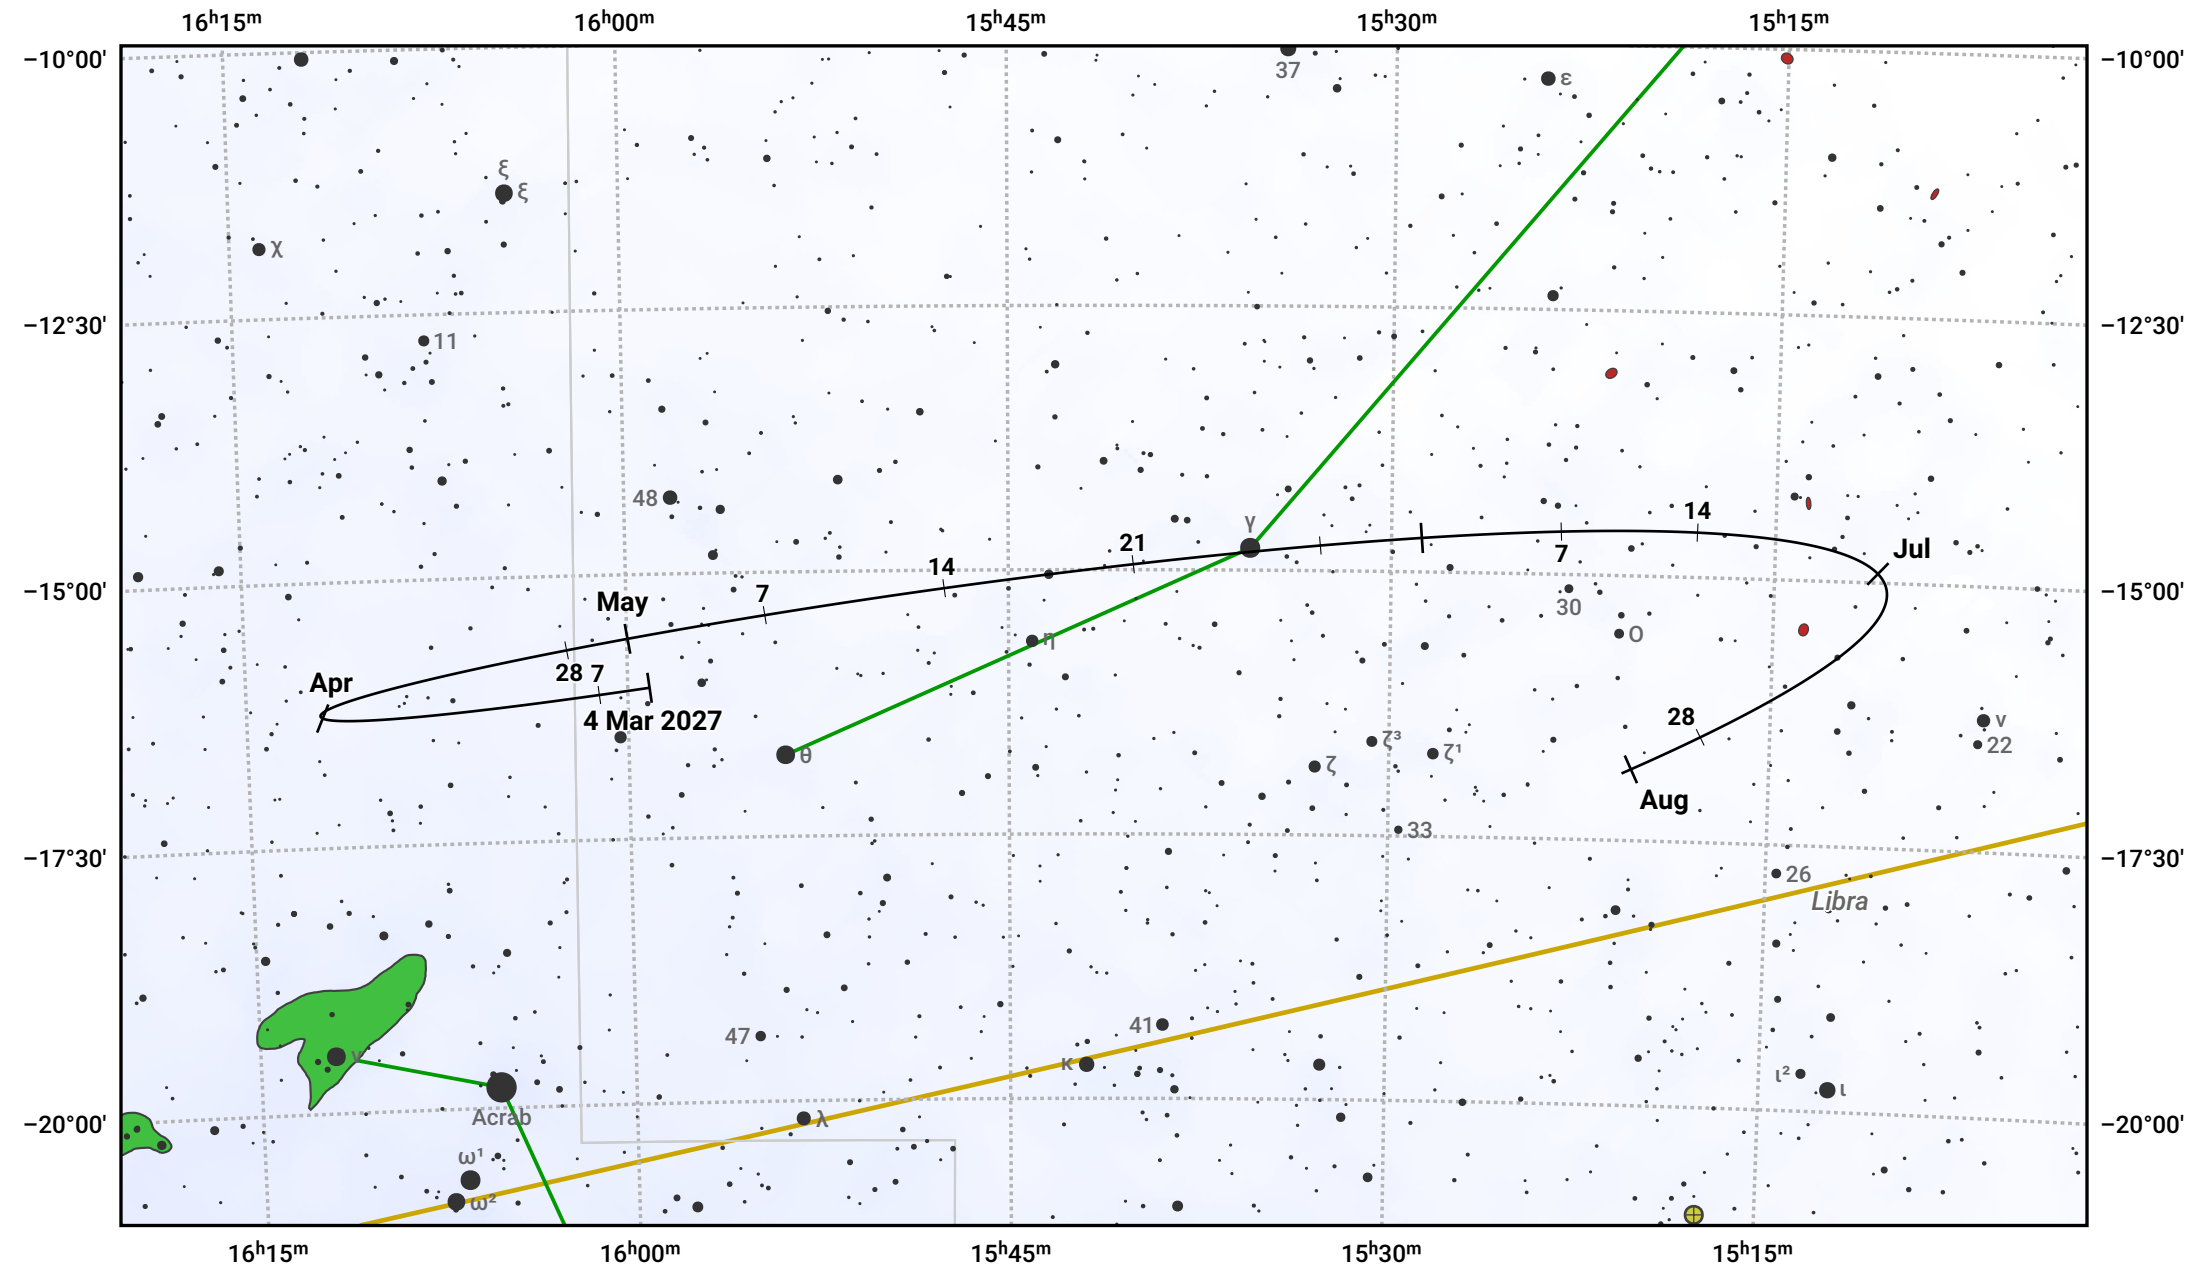

The path of Asteroid 40 Harmonia around opposition on 18 May 2027

© Dominic Ford 2011–2024. Date markers placed at midnight UTC. Downloaded from <https://in-the-sky.org>

Magnitude scale: 10.0 9.0 8.0 7.0 6.0 5.0 4.0 3.0 2.0

— Ecliptic Plane

Galaxy Bright nebula Open cluster Globular cluster

Date	Mag	Phase
2027 Apr 1	10.4	97%
2027 Apr 20	10.0	99%
2027 May 1	9.7	99%
2027 Jun 1	9.5	100%
2027 Jul 1	10.2	97%
2027 Aug 1	10.8	95%