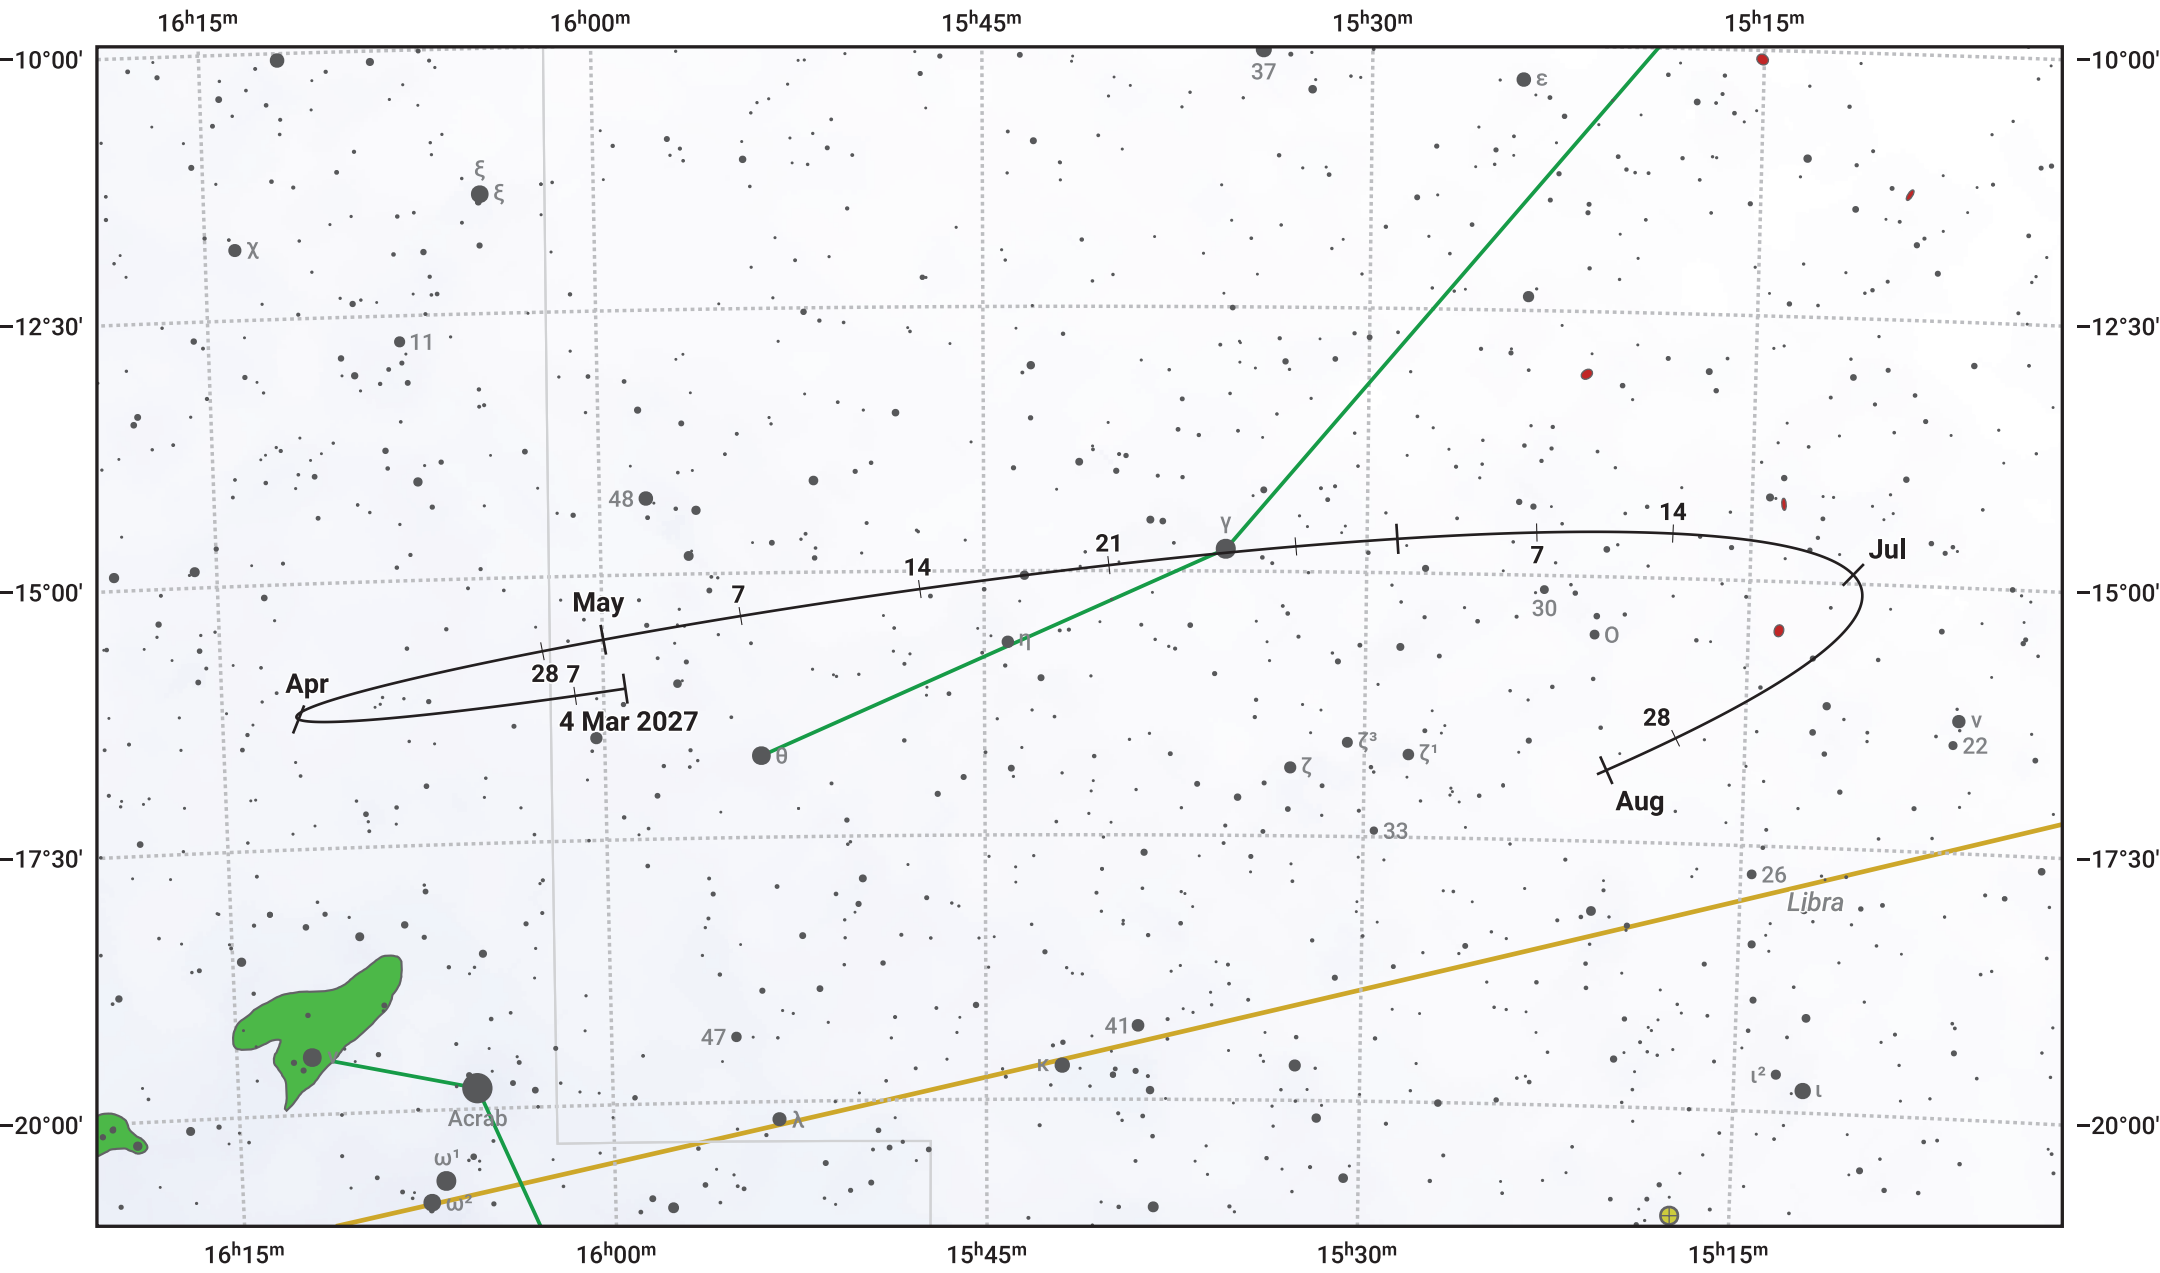

# The path of Asteroid 40 Harmonia around opposition on 18 May 2027

© Dominic Ford 2011–2024. Date markers placed at midnight UTC. Downloaded from <https://in-the-sky.org>

Magnitude scale: 10.0 9.0 8.0 7.0 6.0 5.0 4.0 3.0 2.0

— Ecliptic Plane

- Galaxy
- Bright nebula
- Open cluster
- + Globular cluster

Date	Mag	Phase
2027 Apr 1	10.4	97%
2027 Apr 20	10.0	99%
2027 May 1	9.7	99%
2027 Jun 1	9.5	100%
2027 Jul 1	10.2	97%
2027 Aug 1	10.8	95%