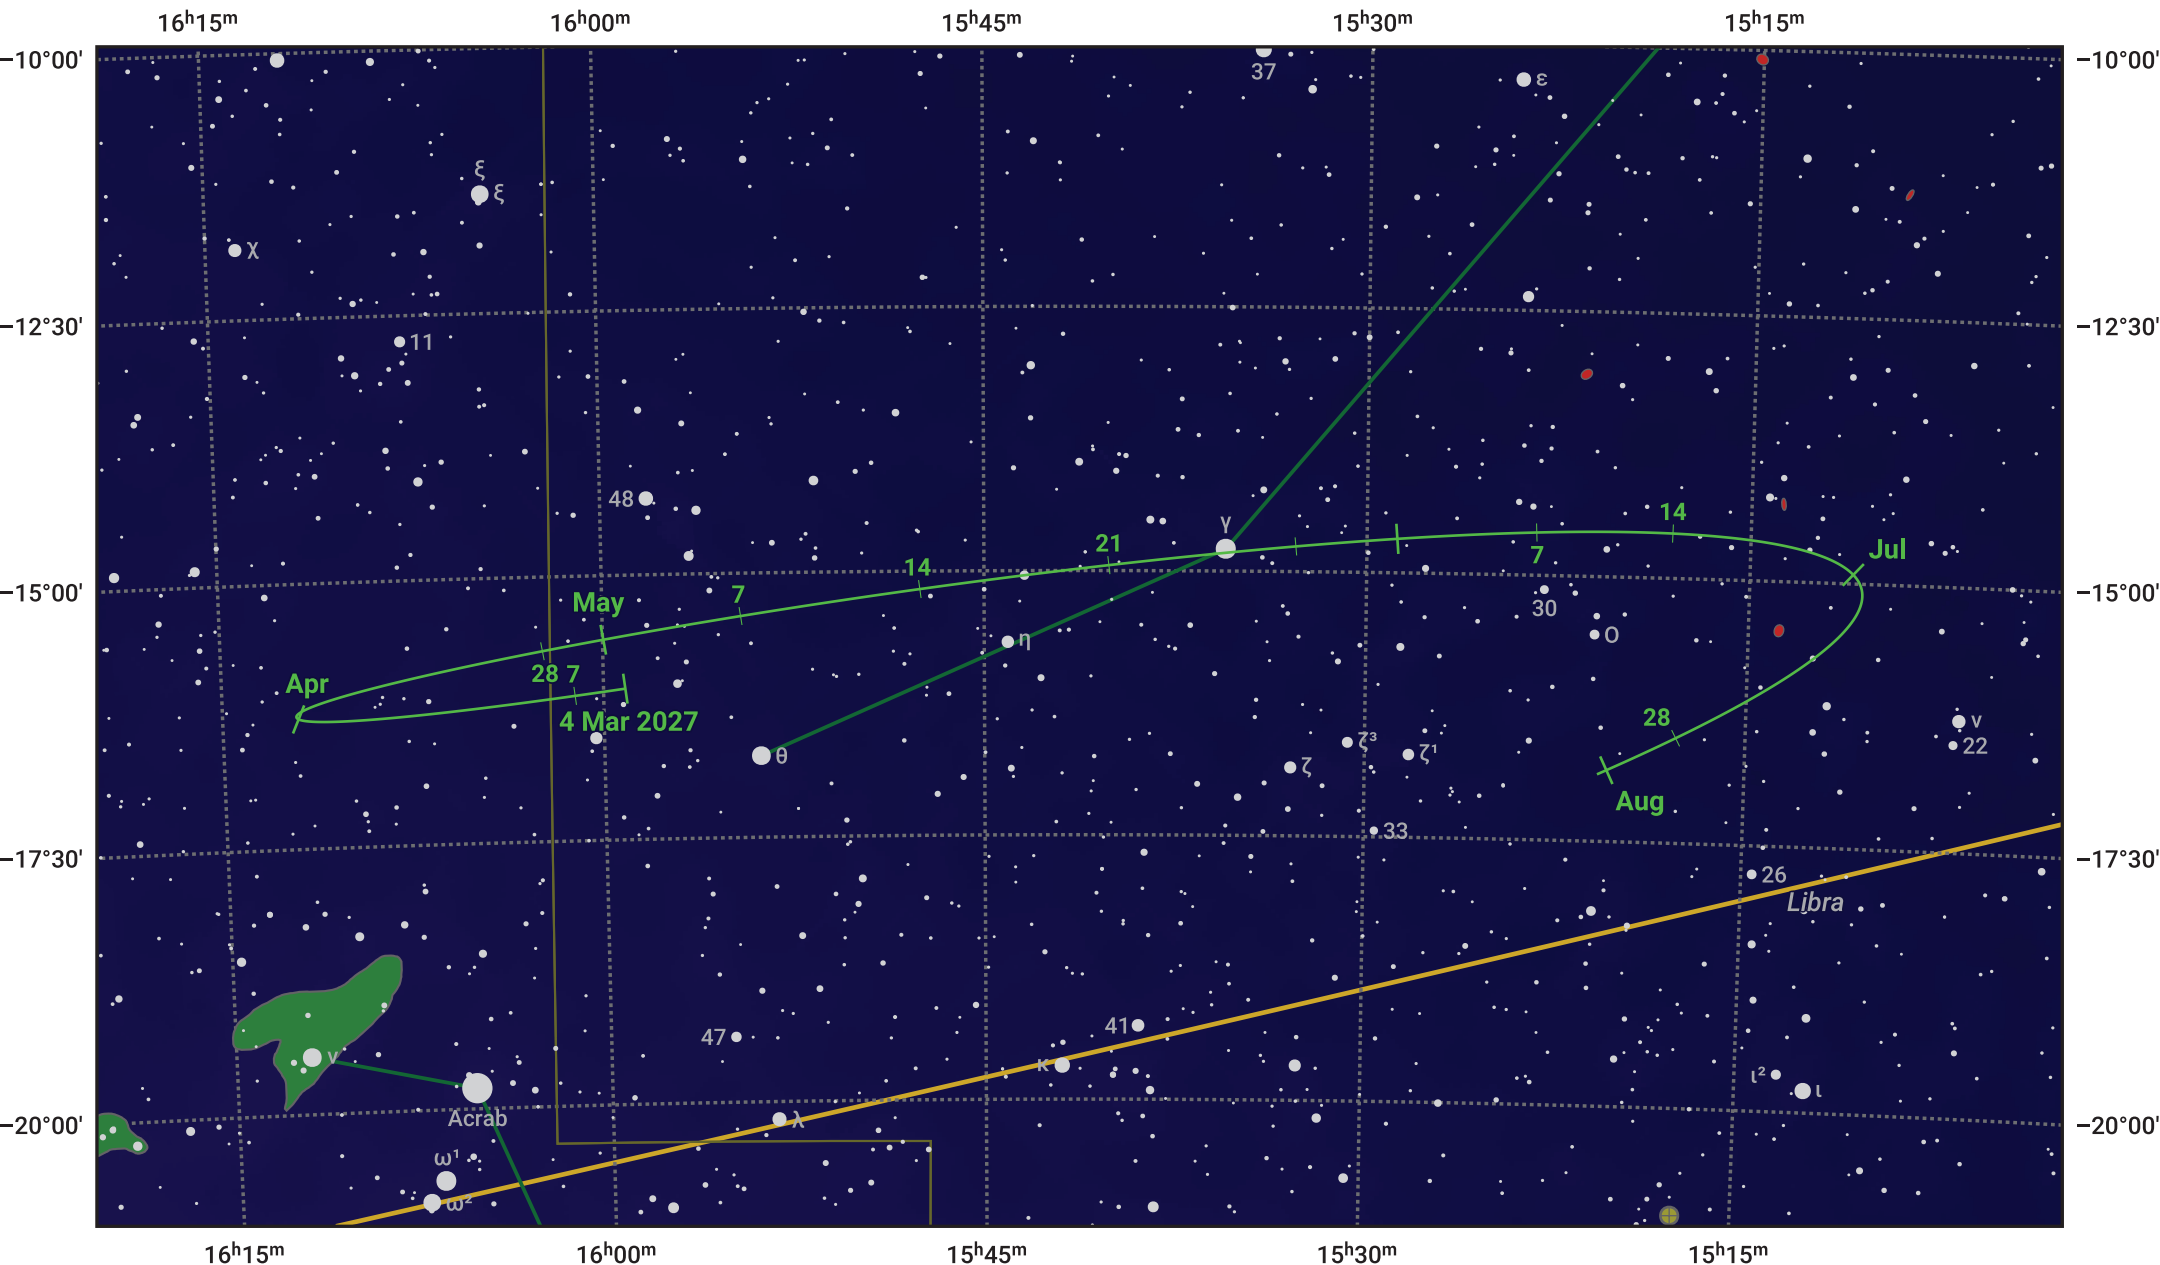

The path of Asteroid 40 Harmonia around opposition on 18 May 2027

© Dominic Ford 2011–2024. Date markers placed at midnight UTC. Downloaded from <https://in-the-sky.org>

Magnitude scale: 10.0 9.0 8.0 7.0 6.0 5.0 4.0 3.0 2.0

— Ecliptic Plane

- Galaxy
- Bright nebula
- Open cluster
- Globular cluster

Date	Mag	Phase
2027 Apr 1	10.4	97%
2027 Apr 20	10.0	99%
2027 May 1	9.7	99%
2027 Jun 1	9.5	100%
2027 Jul 1	10.2	97%
2027 Aug 1	10.8	95%