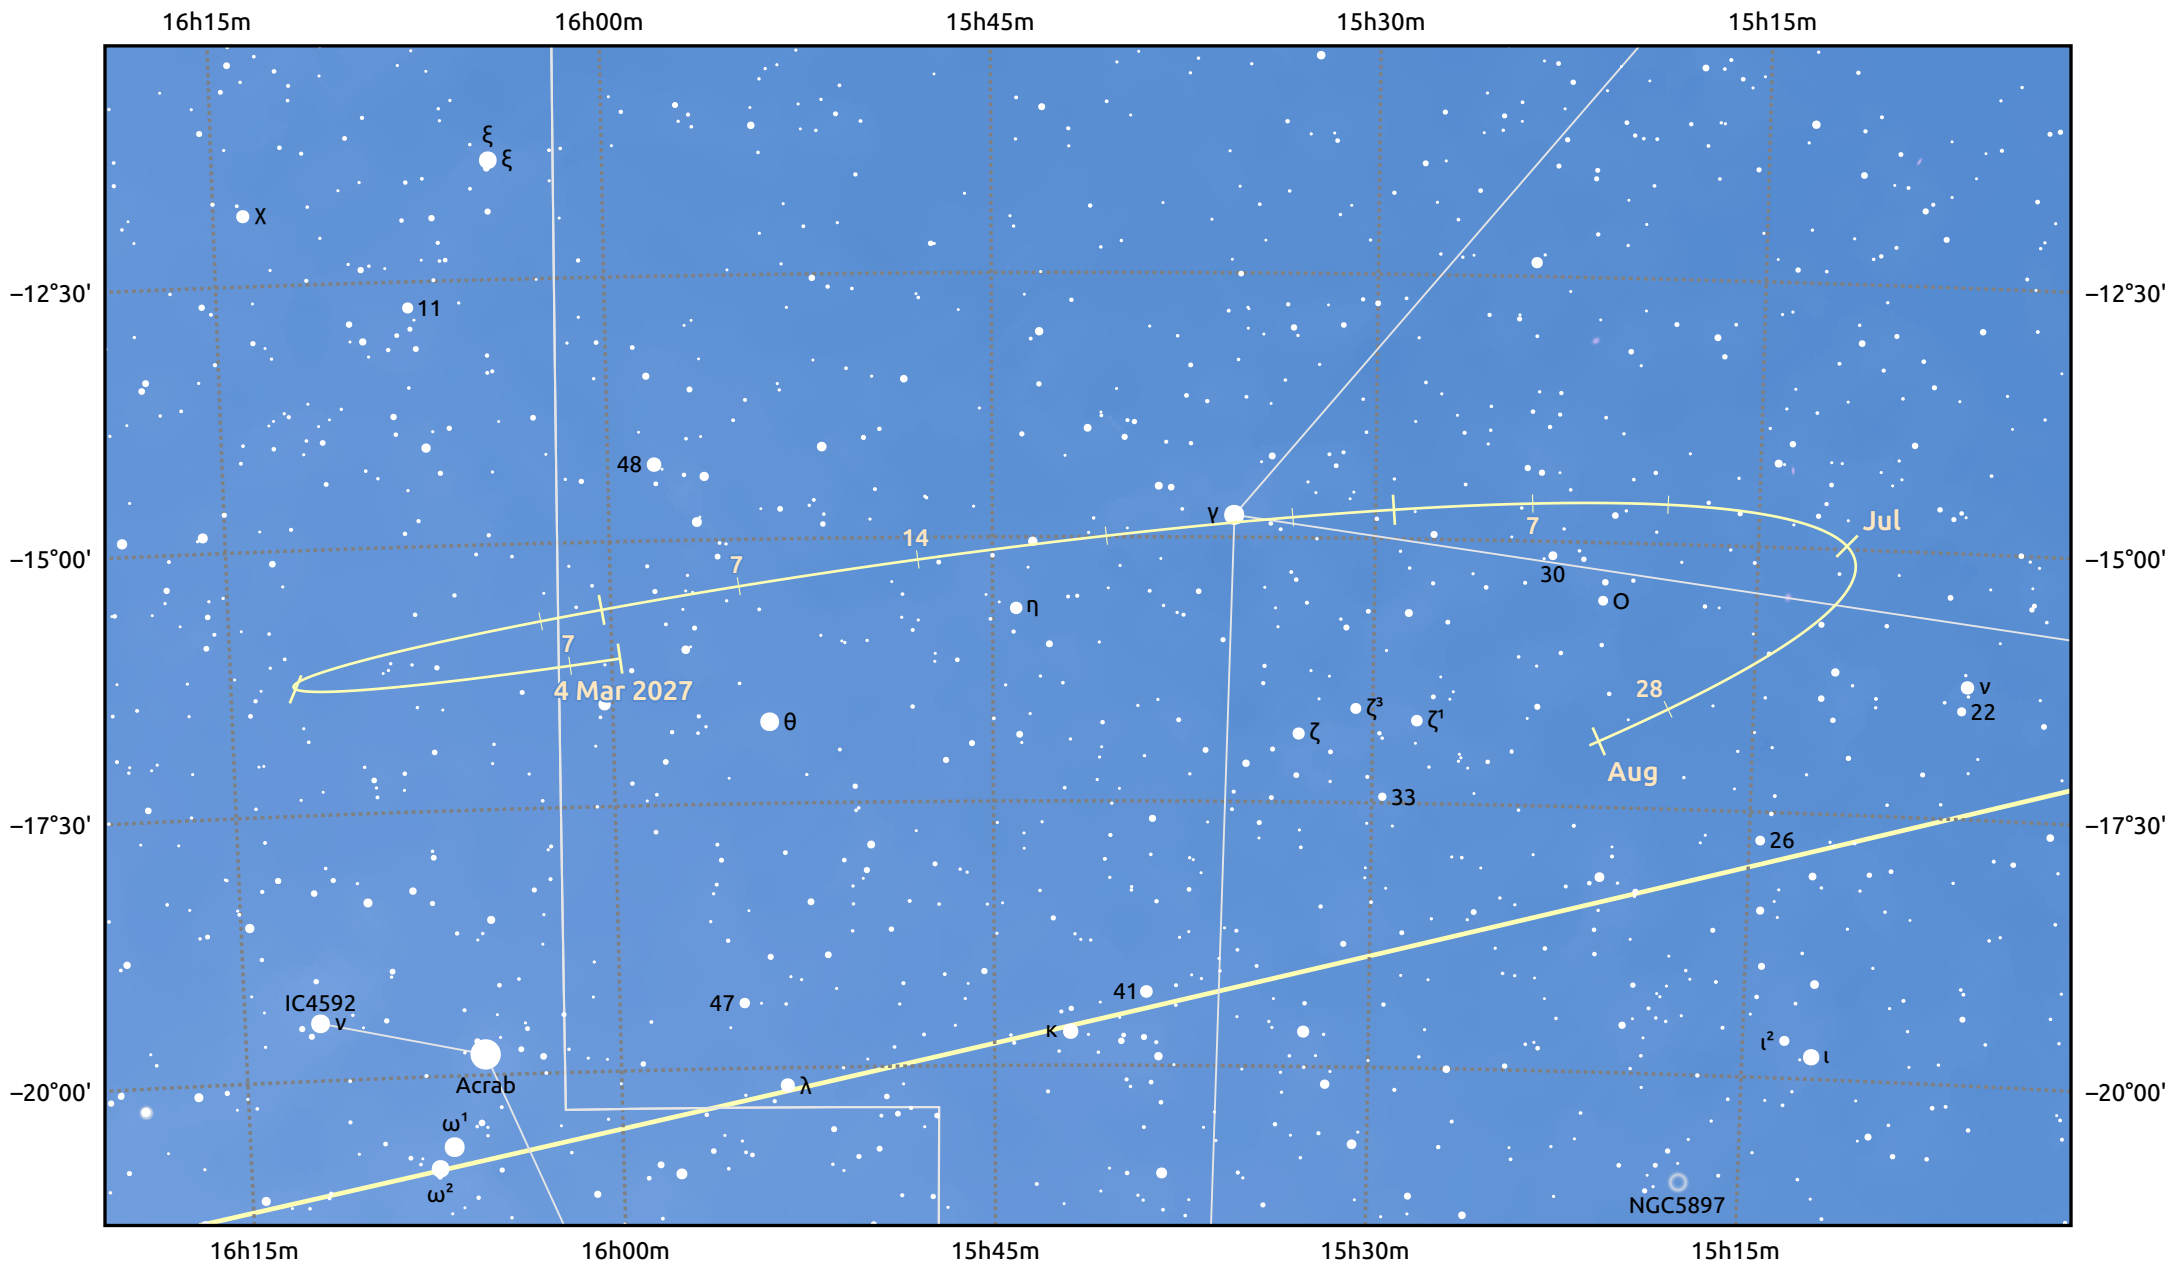

The path of Asteroid 40 Harmonia around opposition on 18 May 2027

© Dominic Ford 2011–2025. Date markers placed at midnight UTC. Downloaded from <https://in-the-sky.org>

Magnitude scale: 10.0 9.0 8.0 7.0 6.0 5.0 4.0 3.0 2.0

— Ecliptic Plane

Galaxy Bright nebula Open cluster Globular cluster Planetary nebula

Date	Mag	Phase
2027 Apr 1	10.4	97%
2027 Apr 20	10.0	99%
2027 May 1	9.7	99%
2027 Jun 1	9.5	100%
2027 Jul 1	10.2	97%
2027 Aug 1	10.8	95%