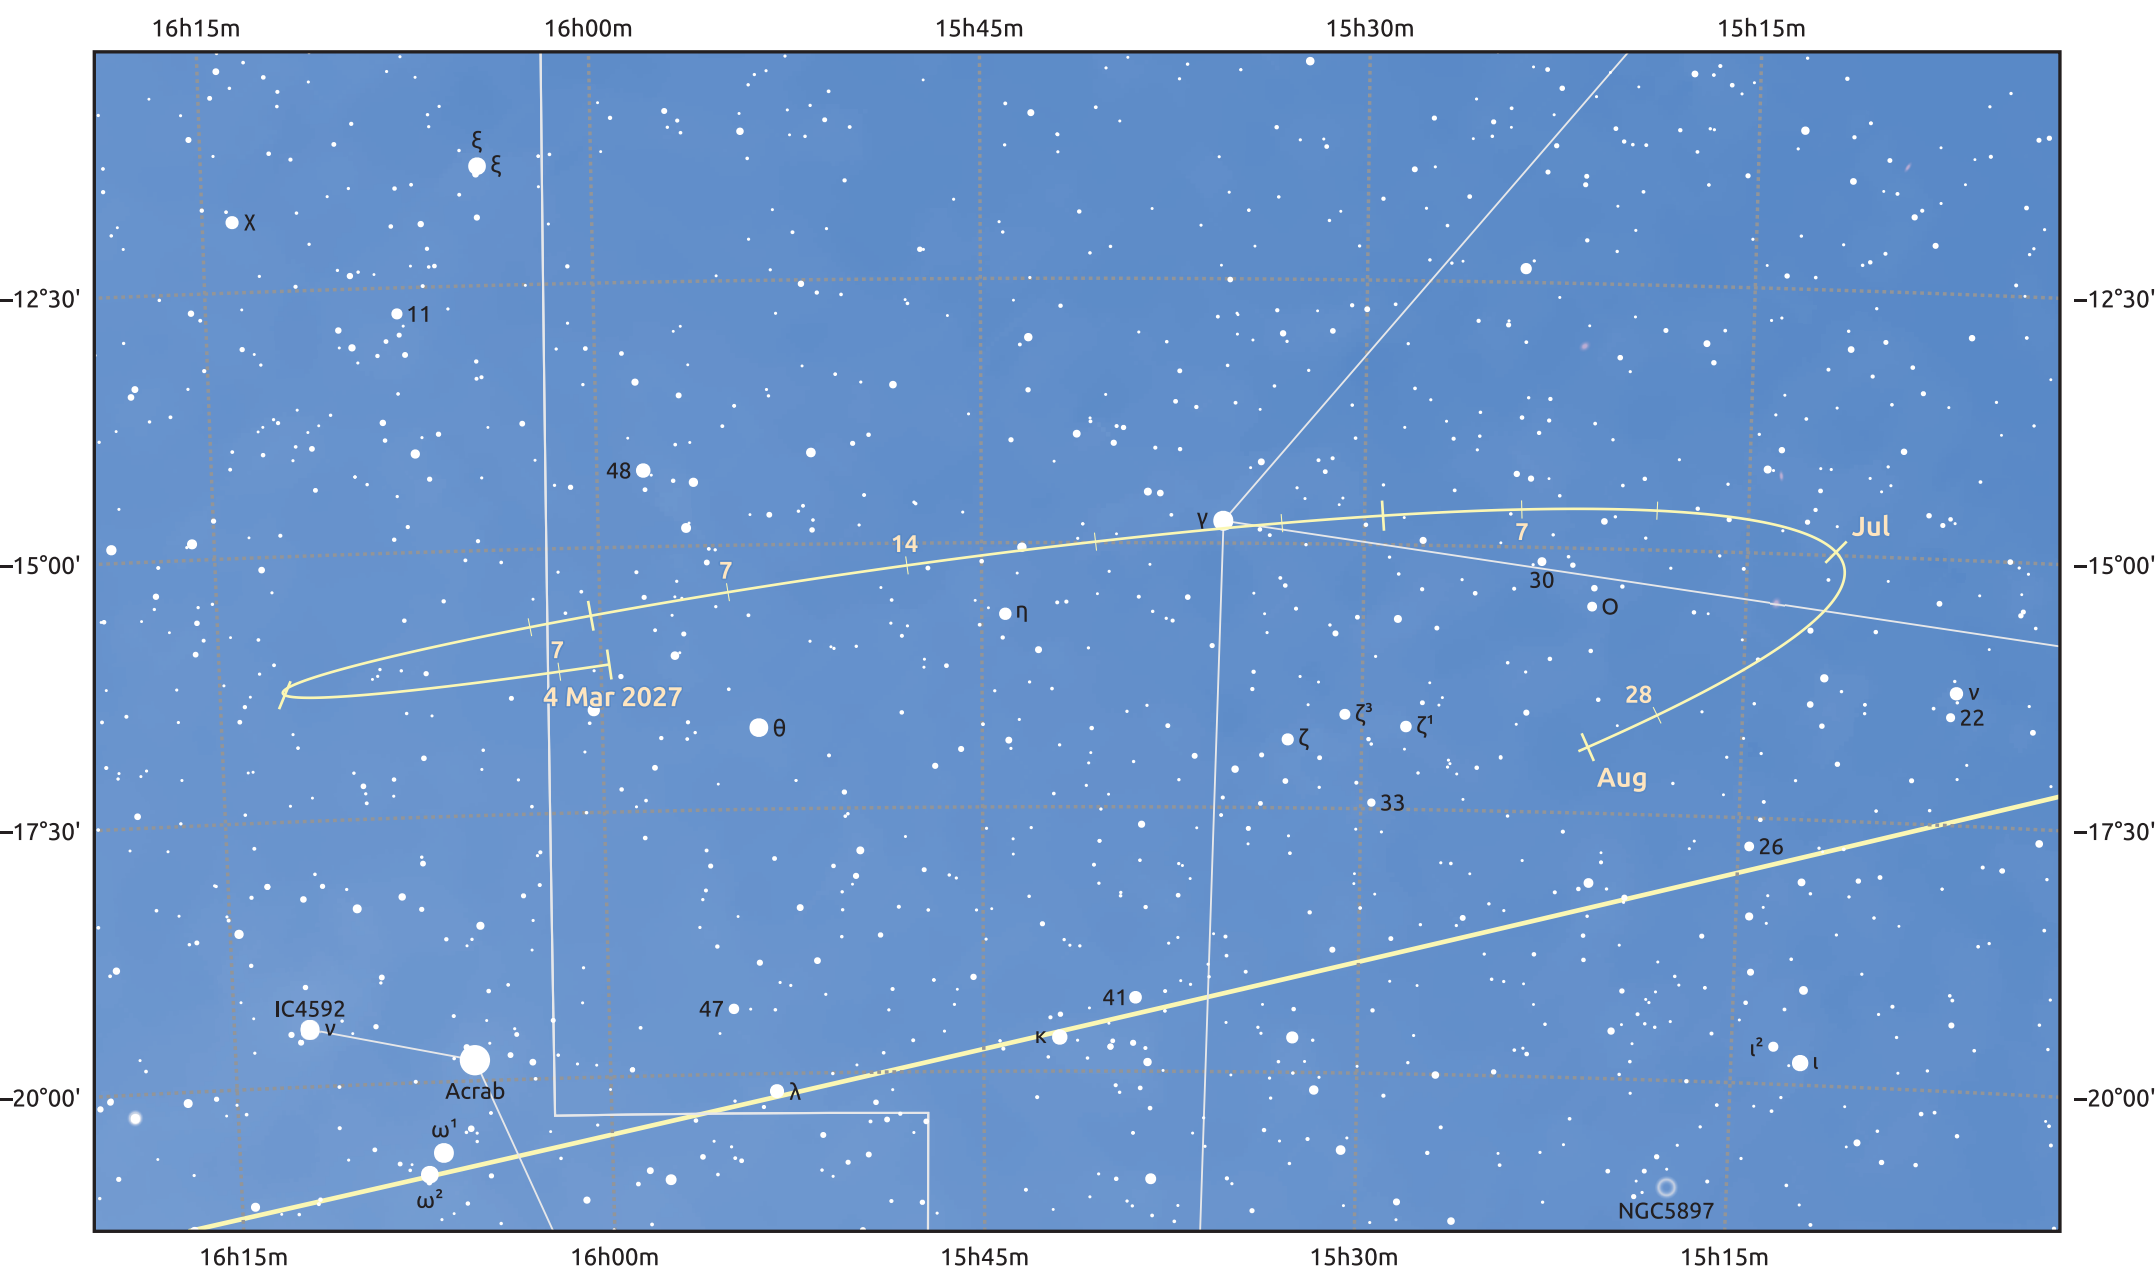

The path of Asteroid 40 Harmonia around opposition on 18 May 2027

© Dominic Ford 2011–2025. Date markers placed at midnight UTC. Downloaded from <https://in-the-sky.org>

Magnitude scale: 10.0 9.0 8.0 7.0 6.0 5.0 4.0 3.0 2.0

— Ecliptic Plane

Galaxy Bright nebula Open cluster Globular cluster Planetary nebula

Date	Mag	Phase
2027 Apr 1	10.4	97%
2027 Apr 20	10.0	99%
2027 May 1	9.7	99%
2027 Jun 1	9.5	100%
2027 Jul 1	10.2	97%
2027 Aug 1	10.8	95%