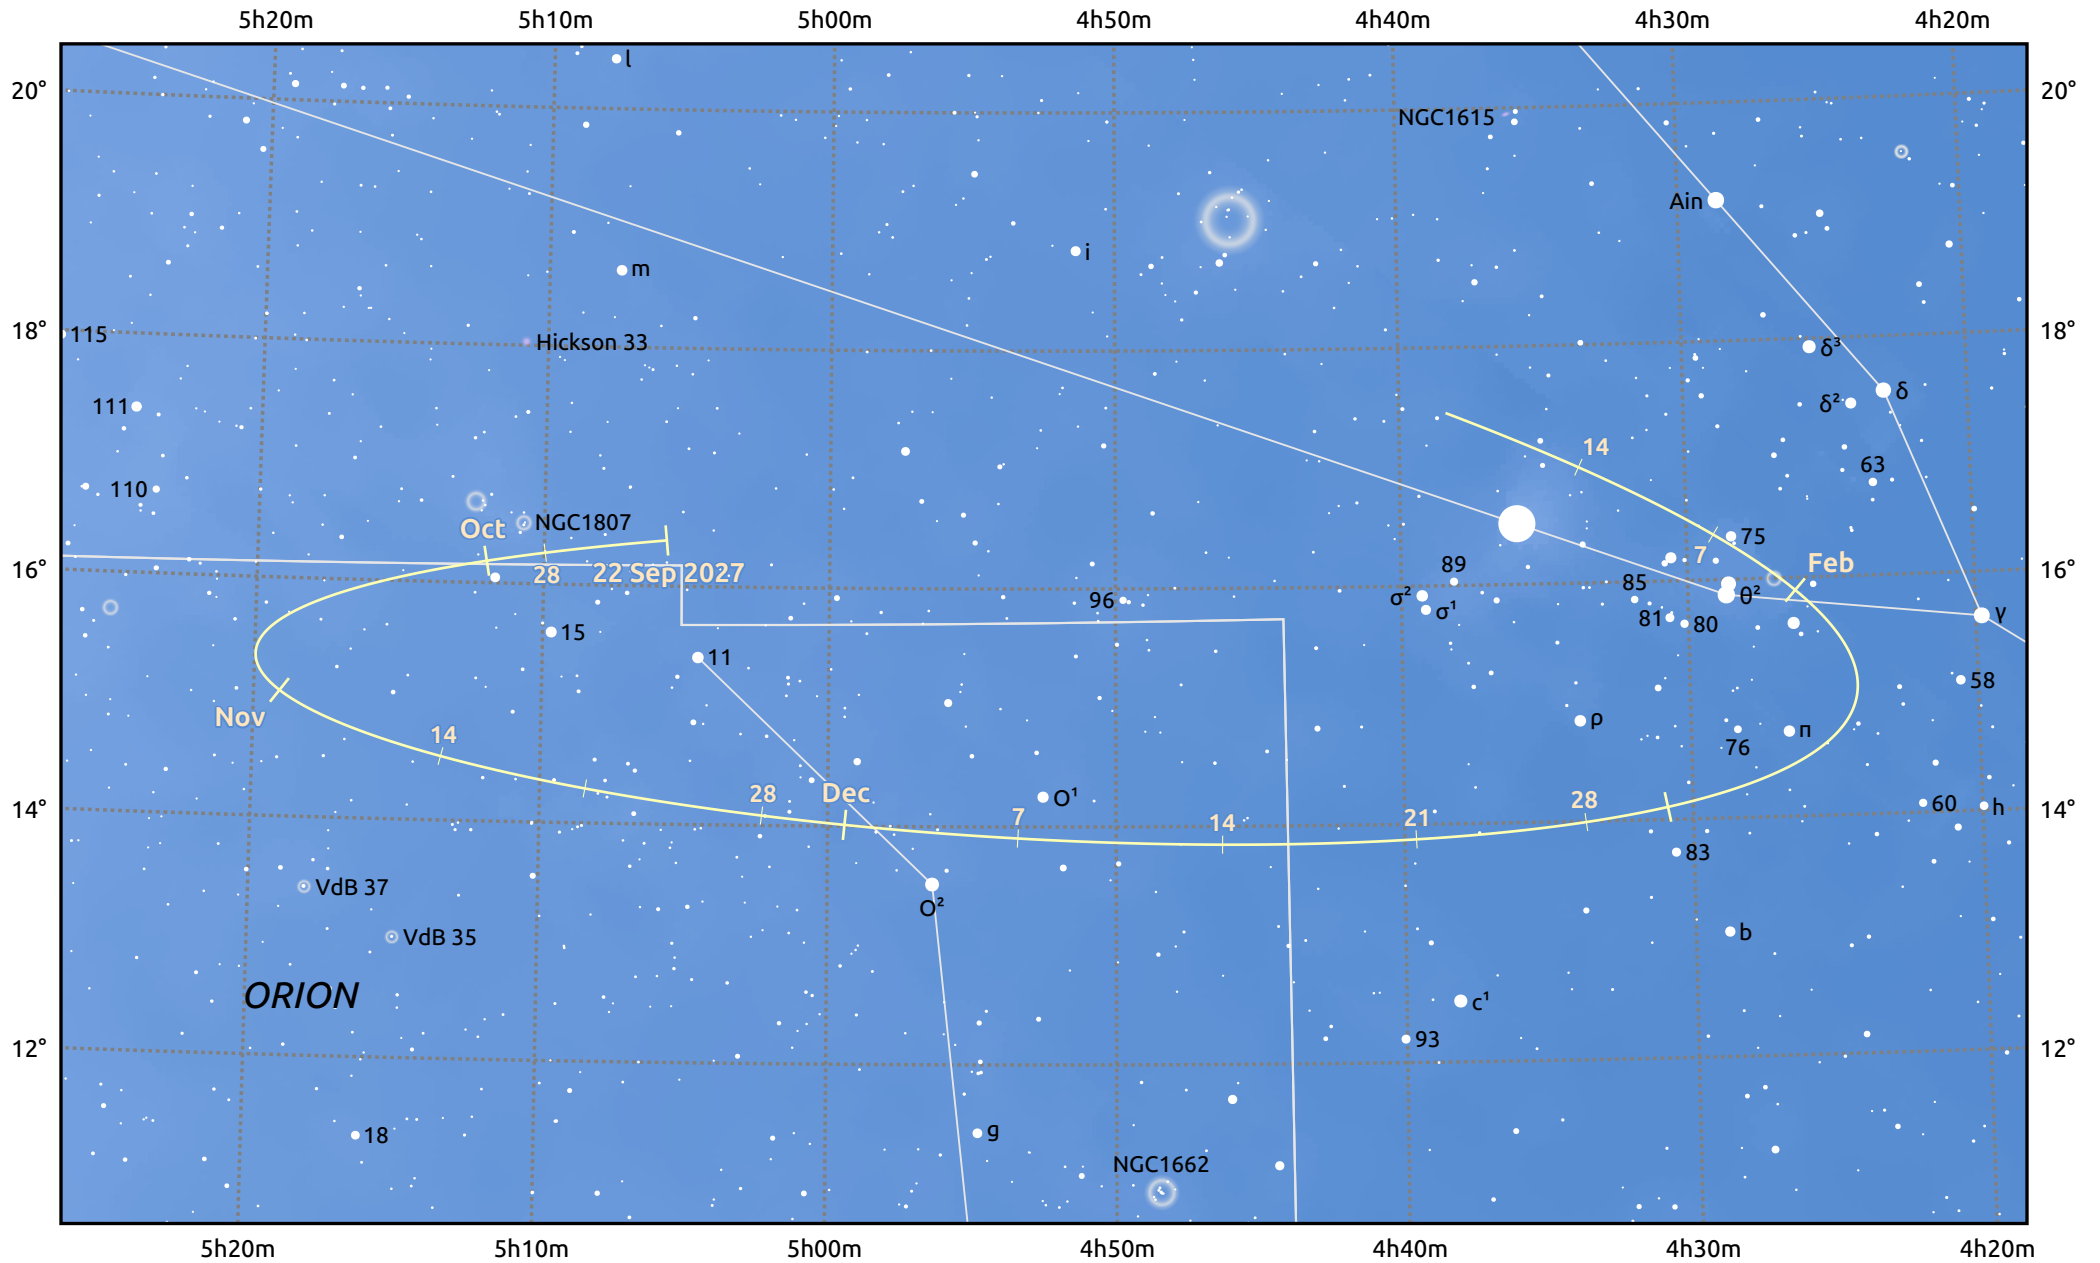

# The path of Asteroid 5 Astraea around opposition on 6 Dec 2027

© Dominic Ford 2011–2025. Date markers placed at midnight UTC. Downloaded from <https://in-the-sky.org>

— Ecliptic Plane

Date	Mag	Phase
2027 Oct 1	11.5	96%
2027 Nov 1	10.7	98%
2027 Nov 5	10.6	98%
2027 Dec 1	9.9	100%
2028 Jan 1	10.2	99%
2028 Feb 1	10.9	96%

● Galaxy ● Bright nebula ● Open cluster ● Globular cluster ● Planetary nebula