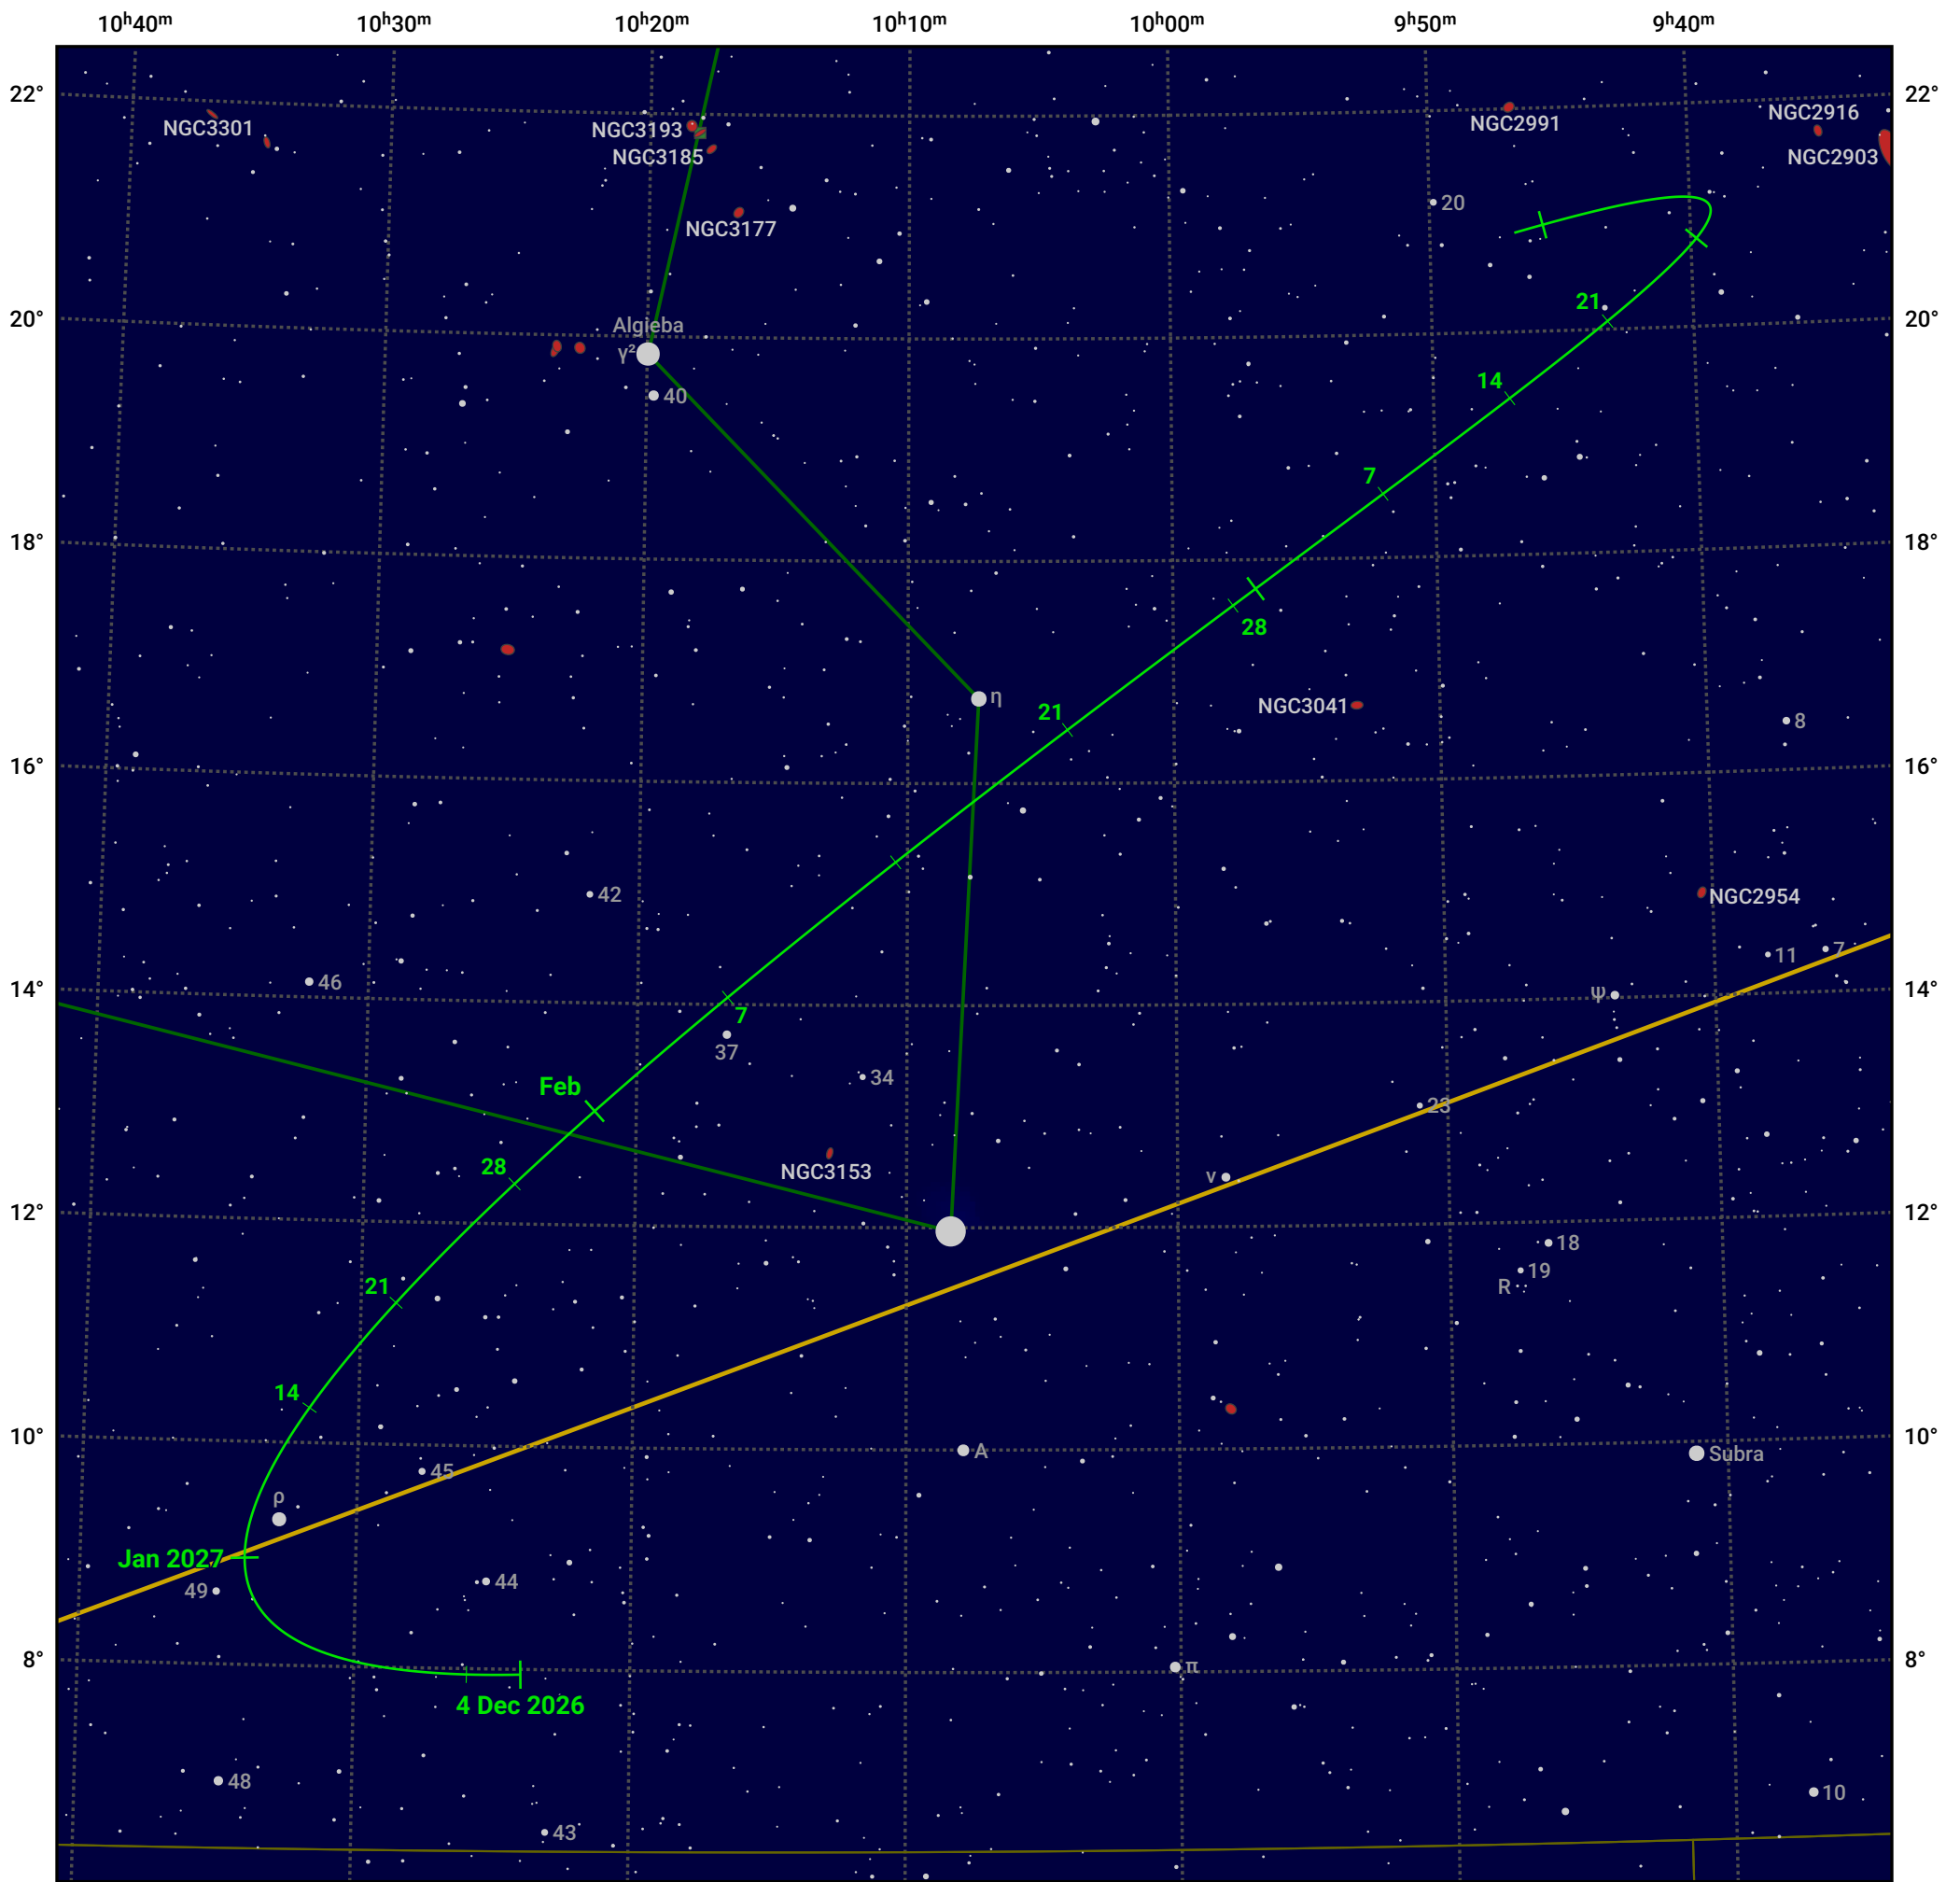

# The path of Asteroid 6 Hebe around opposition on 17 Feb 2027

© Dominic Ford 2011–2024. Date markers placed at midnight UTC. Downloaded from <https://in-the-sky.org>

Magnitude scale: 10.0 9.0 8.0 7.0 6.0 5.0 4.0 3.0 2.0 1.0

— Ecliptic Plane

- Galaxy
- Bright nebula
- Open cluster
- Globular cluster

Date	Mag
2027 Jan 1	10.0
2027 Feb 1	9.4
2027 Mar 1	9.4
2027 Apr 1	10.2
2027 Apr 13	10.5
2027 May 1	10.8