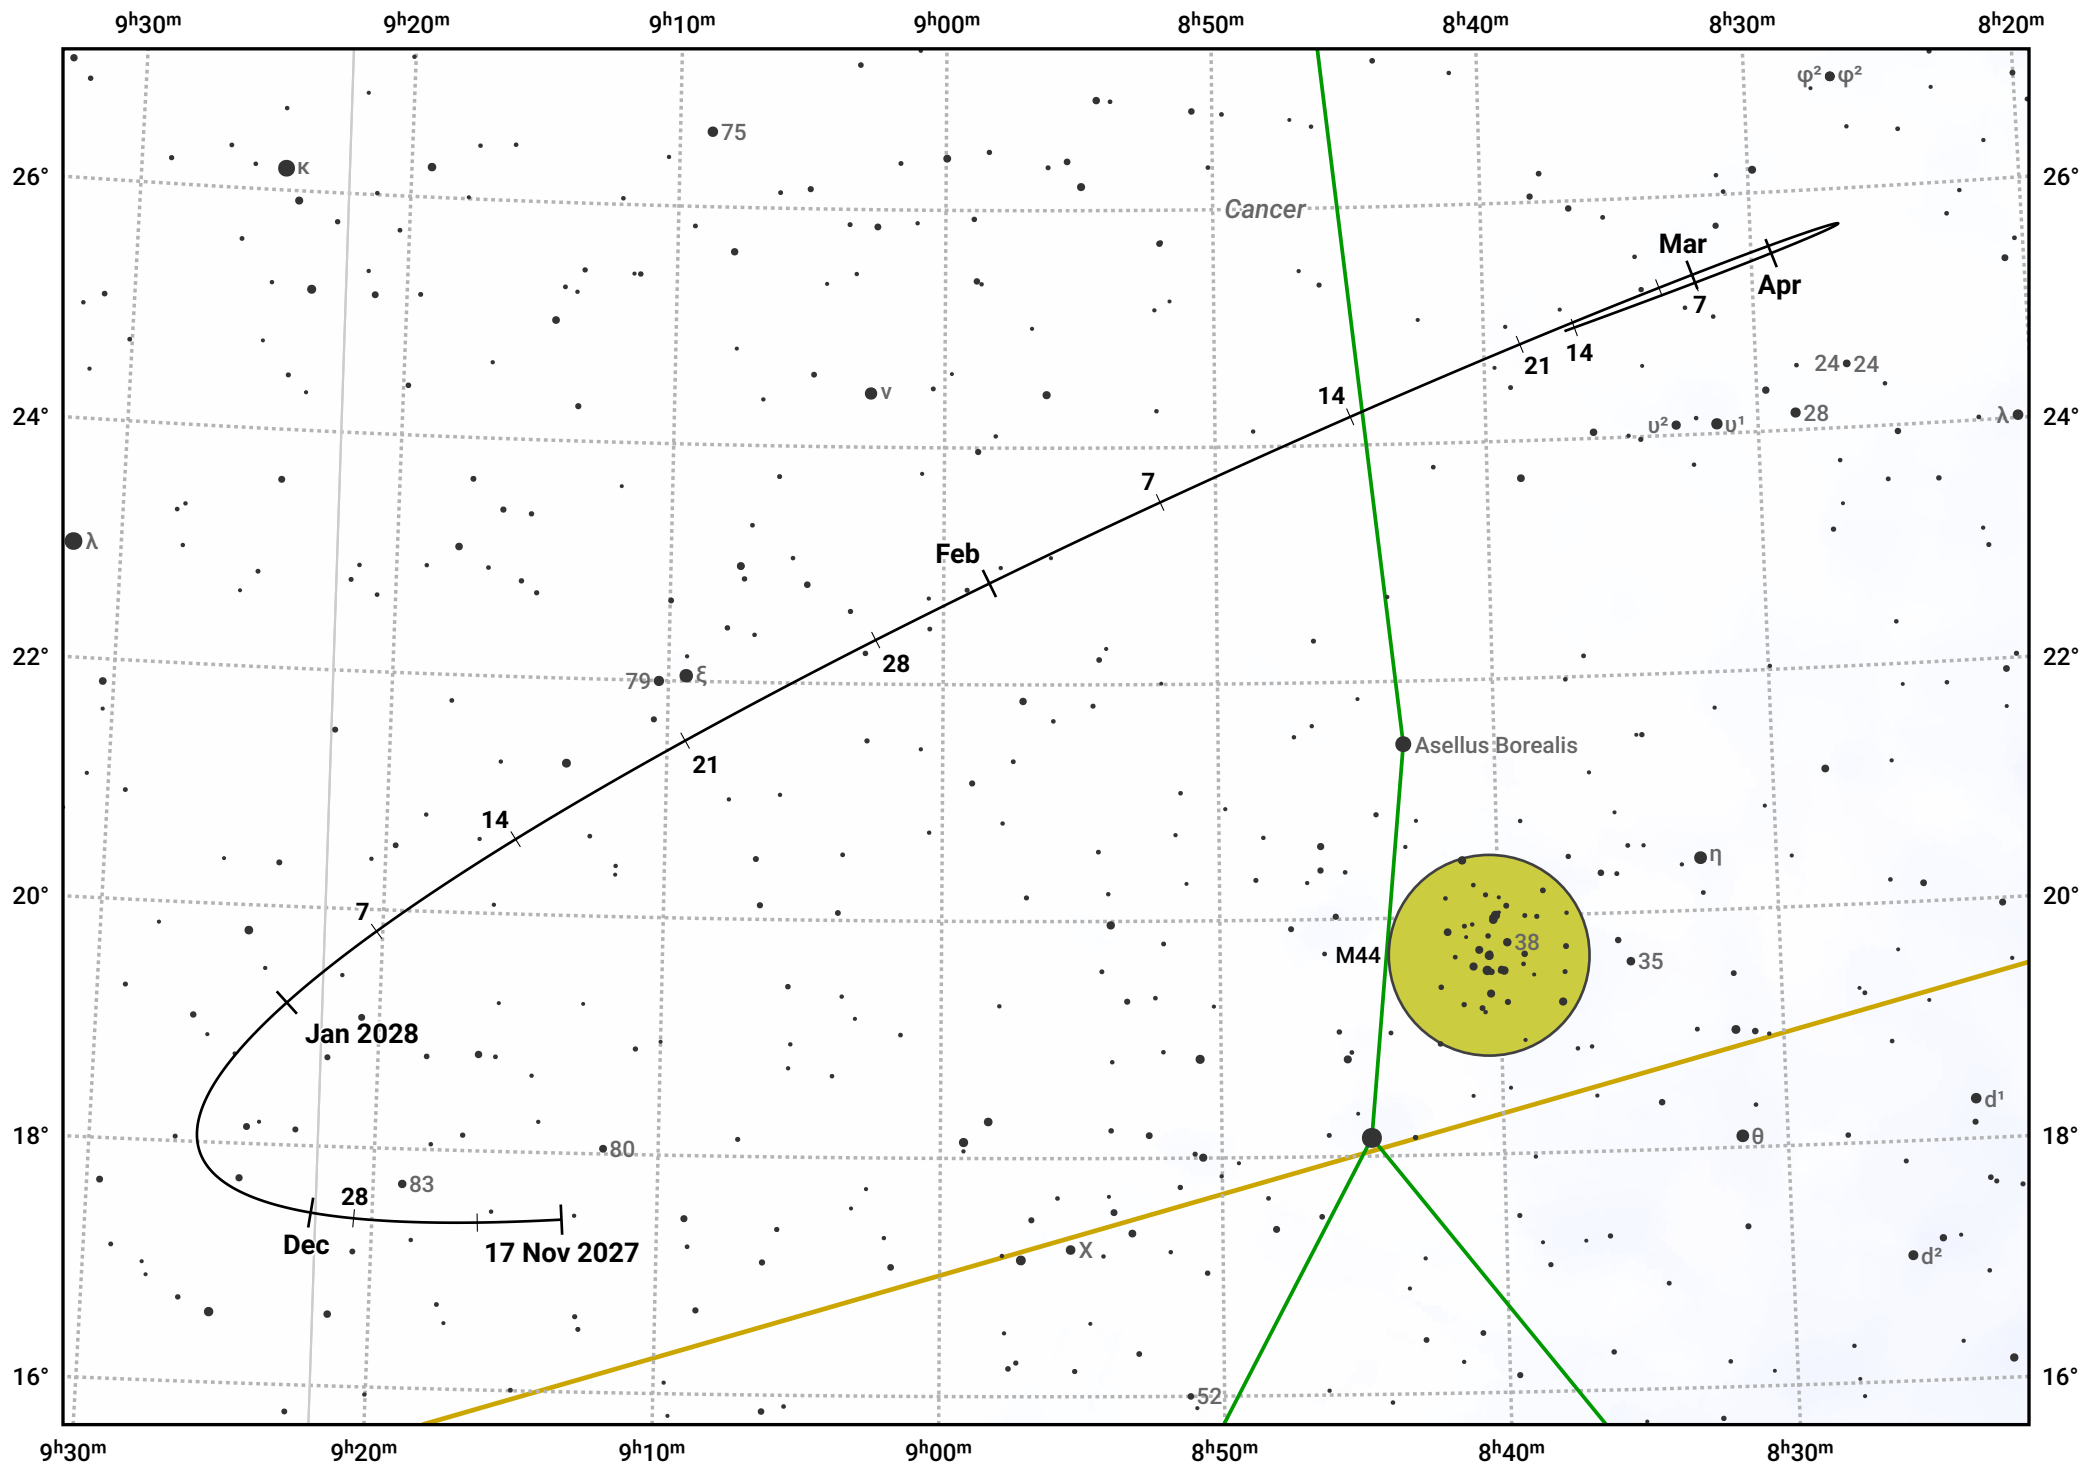

The path of Asteroid 4 Vesta around opposition on 31 Jan 2028

© Dominic Ford 2011–2024. Date markers placed at midnight UTC. Downloaded from <https://in-the-sky.org>

Magnitude scale: · 9.0 · 8.0 · 7.0 · 6.0 · 5.0 · 4.0 · 3.0

— Ecliptic Plane

Galaxy Bright nebula Open cluster Globular cluster

Date	Mag	Phase
2027 Dec 1	7.8	97%
2028 Jan 1	7.1	99%
2028 Jan 4	7.0	99%
2028 Feb 1	6.3	100%
2028 Mar 1	7.0	98%
2028 Apr 1	7.6	96%