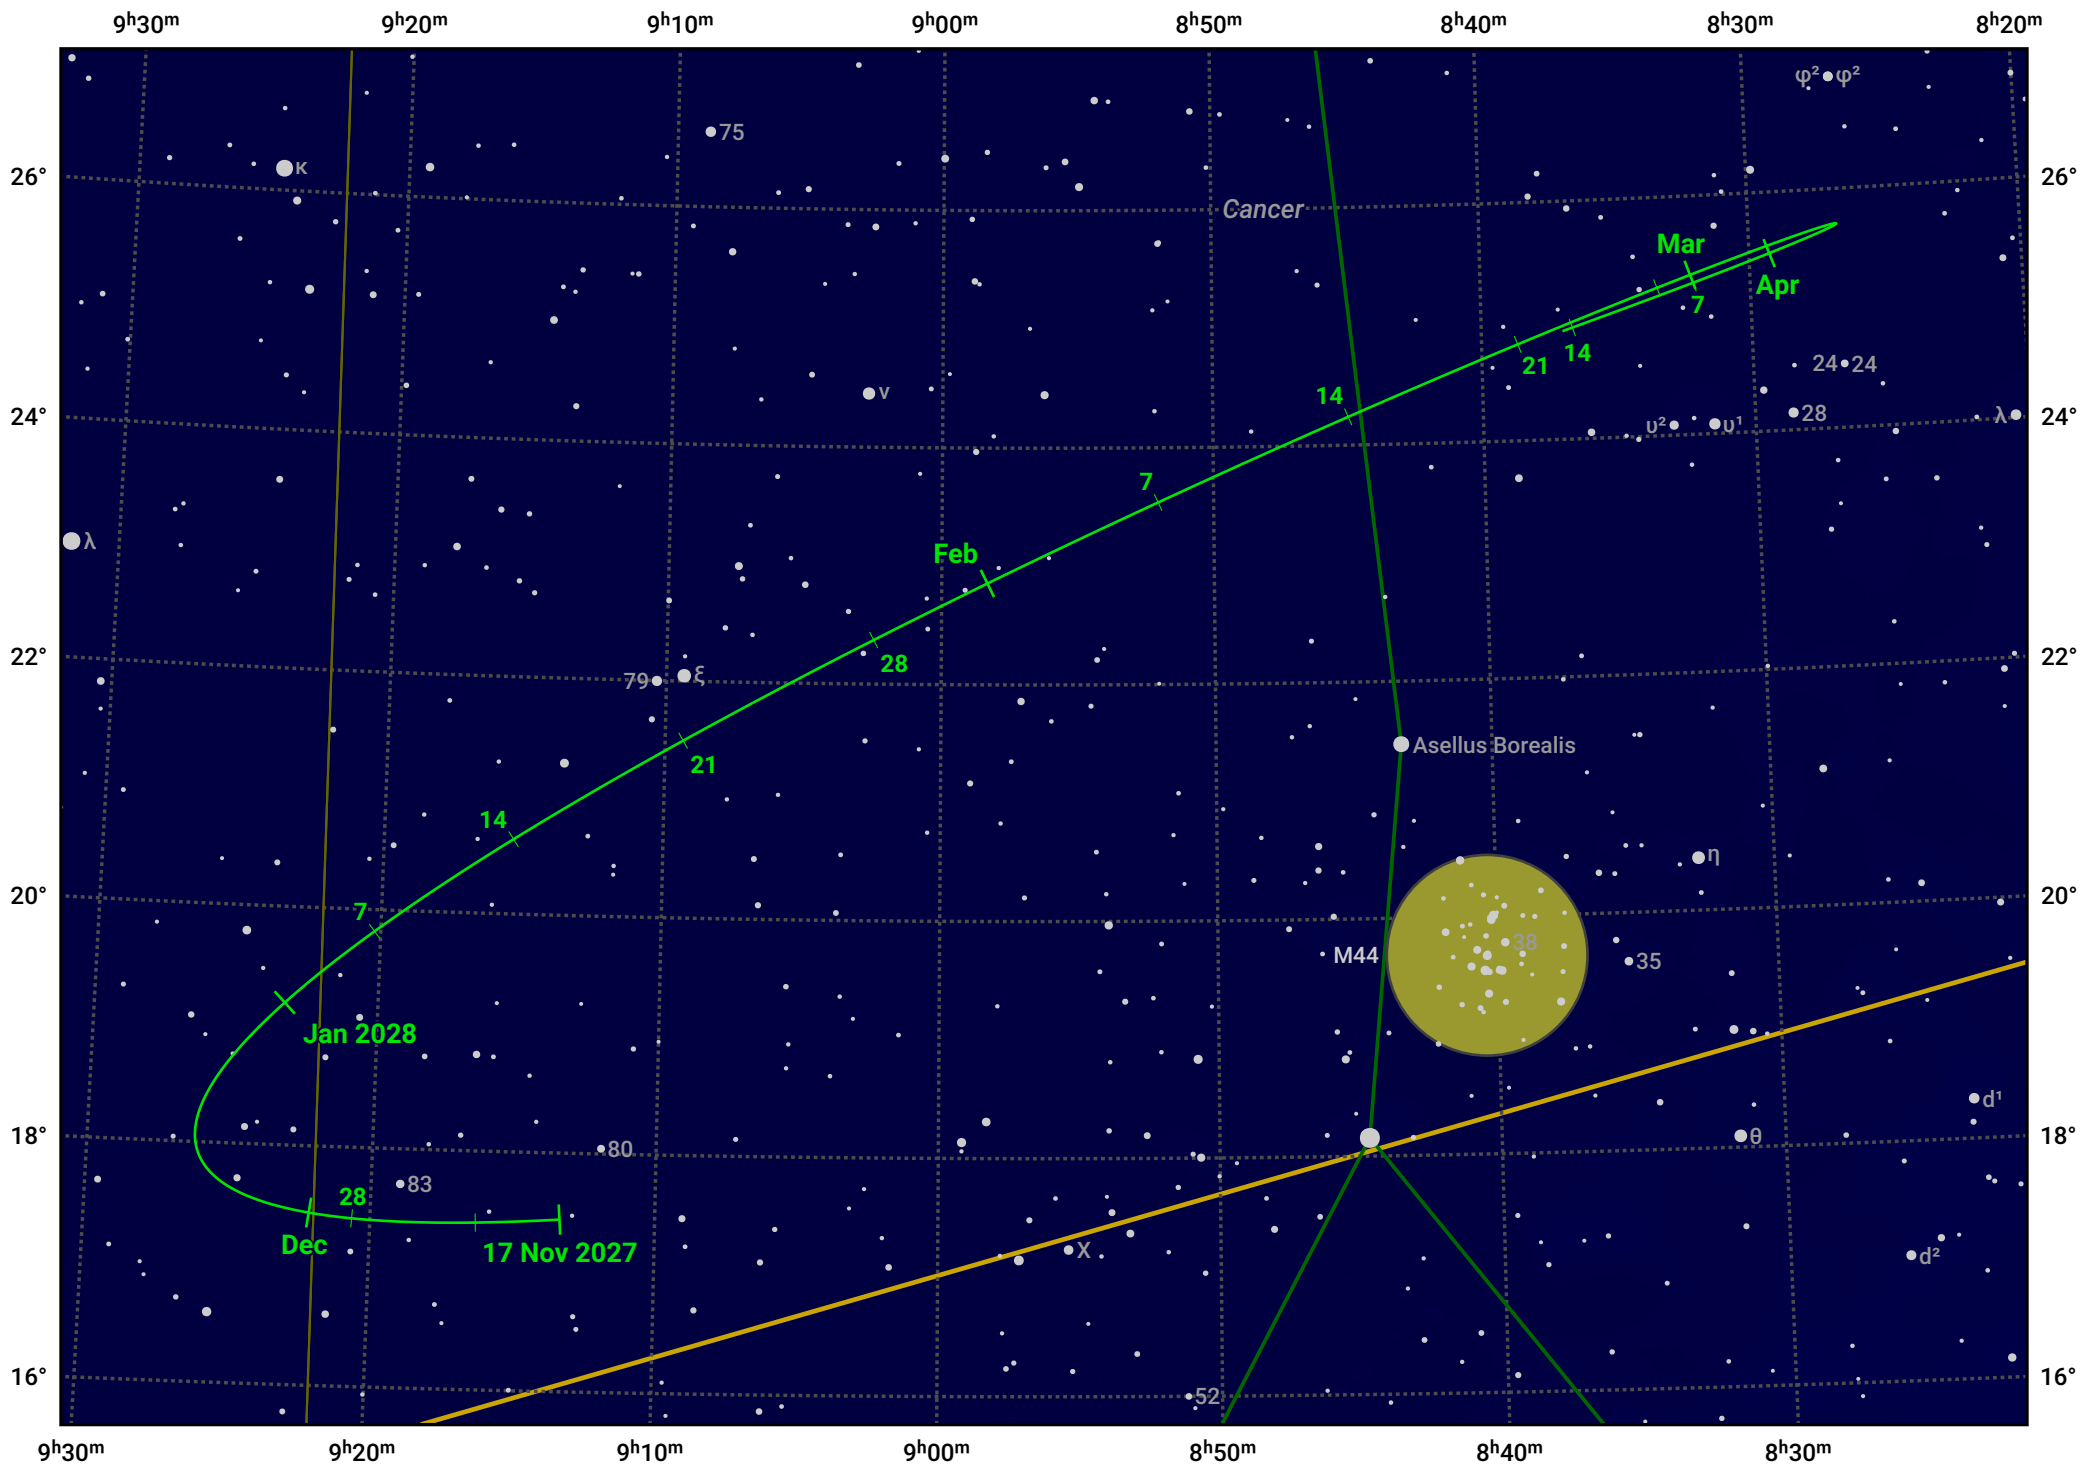

The path of Asteroid 4 Vesta around opposition on 31 Jan 2028

© Dominic Ford 2011–2024. Date markers placed at midnight UTC. Downloaded from <https://in-the-sky.org>

Magnitude scale: 9.0 8.0 7.0 6.0 5.0 4.0 3.0

Ecliptic Plane

Galaxy Bright nebula Open cluster Globular cluster

Date	Mag	Phase
2027 Dec 1	7.8	97%
2028 Jan 1	7.1	99%
2028 Jan 4	7.0	99%
2028 Feb 1	6.3	100%
2028 Mar 1	7.0	98%
2028 Apr 1	7.6	96%