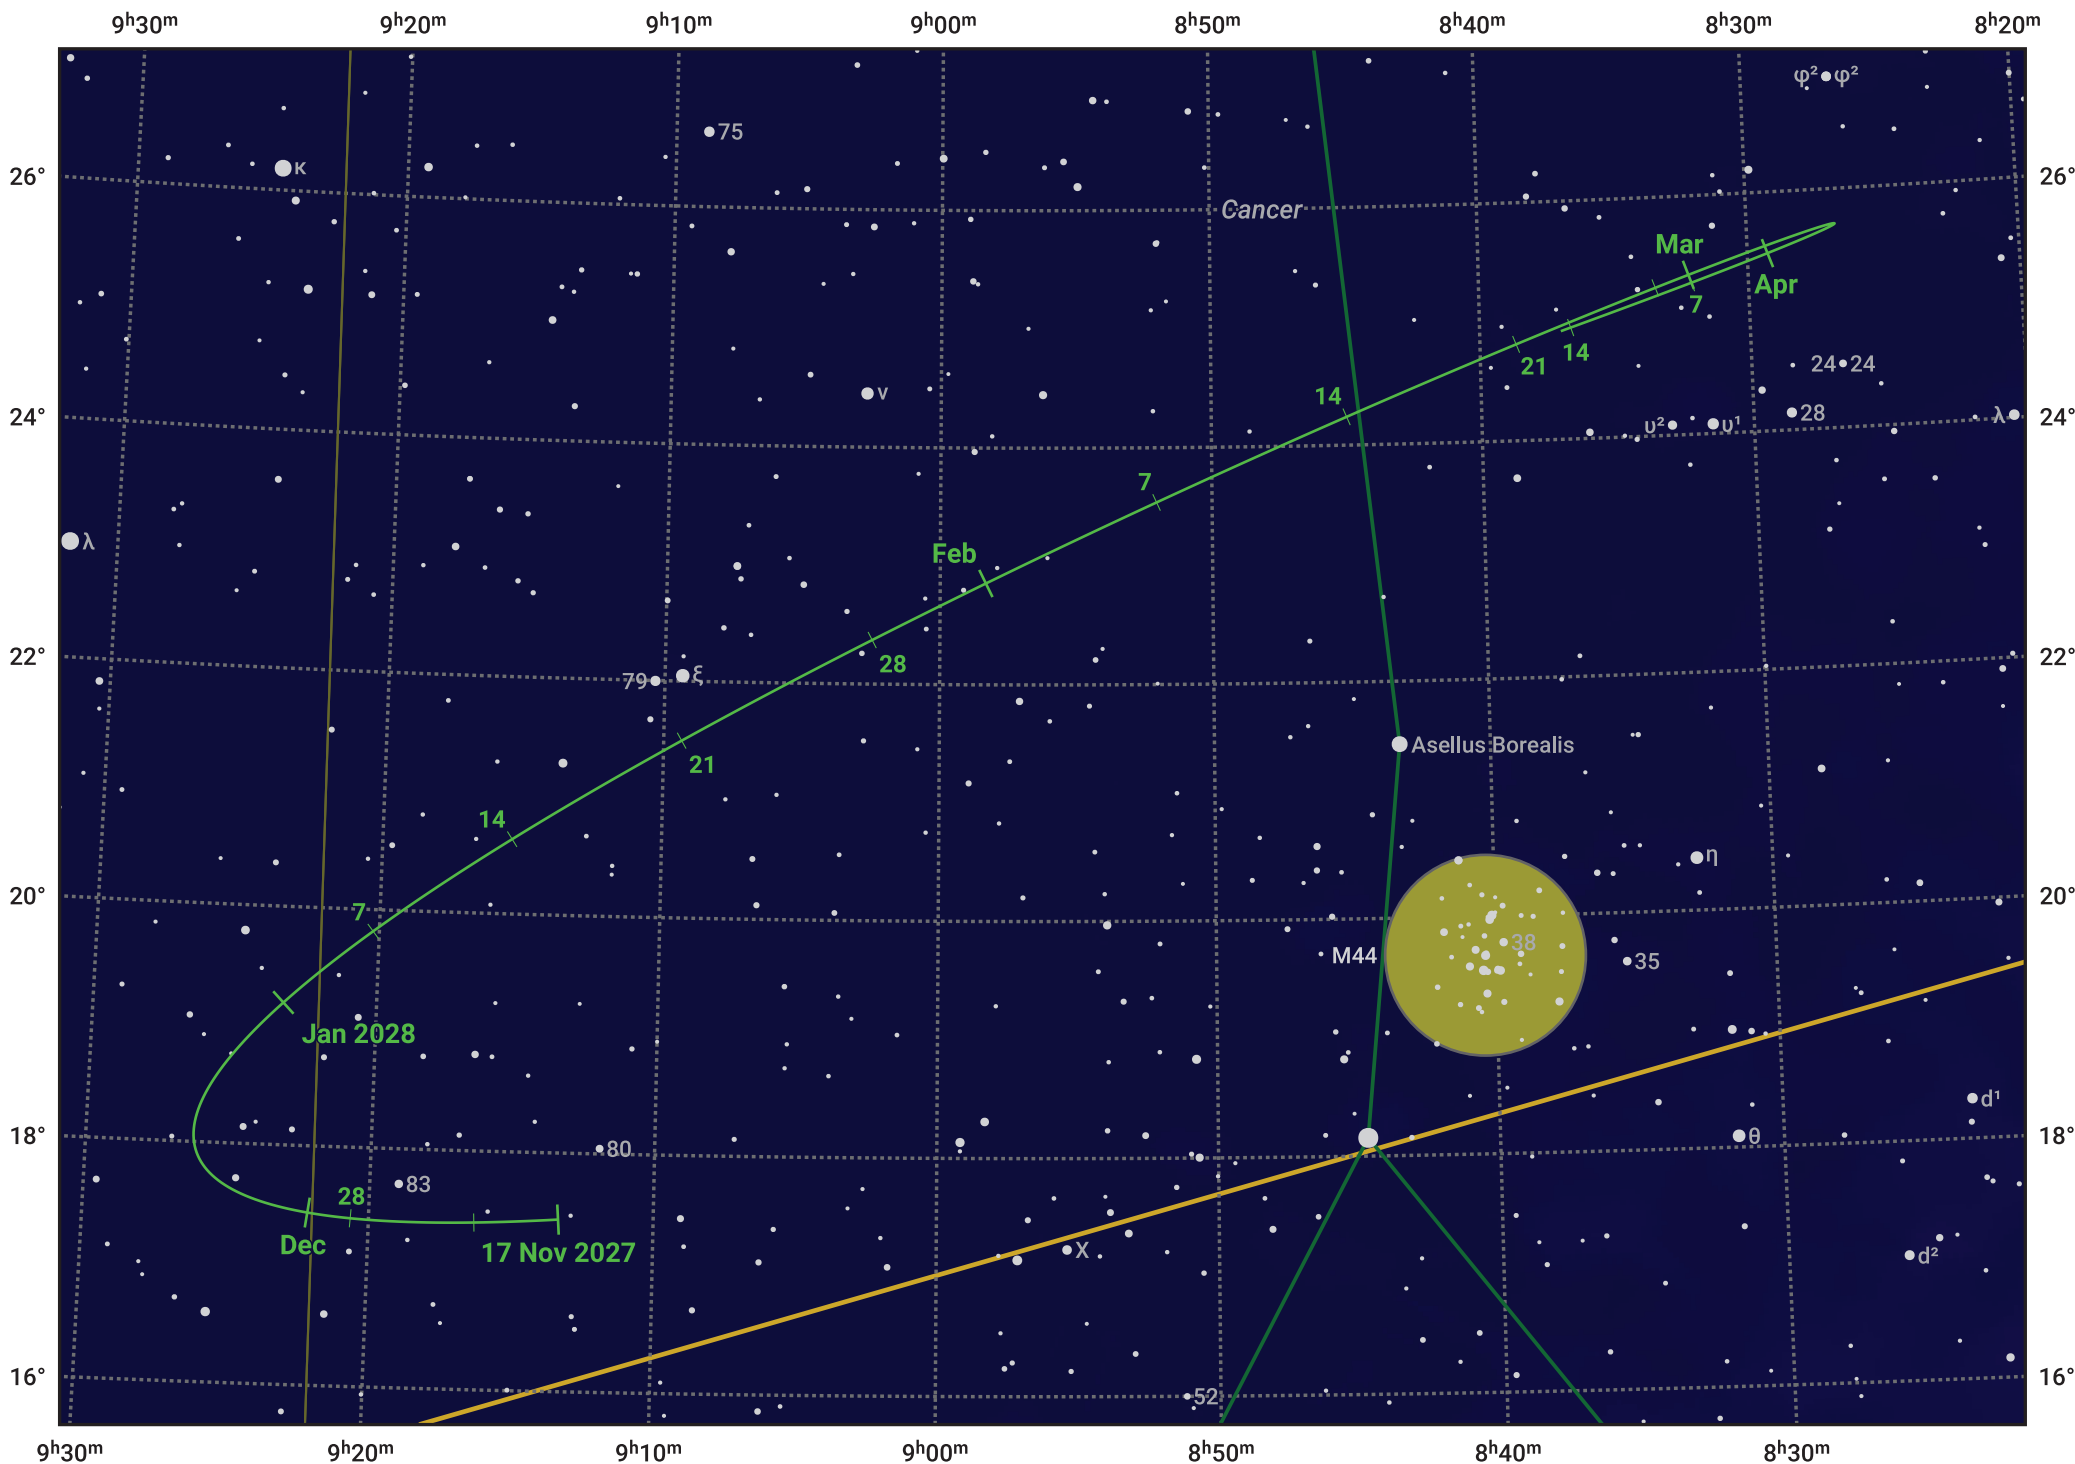

The path of Asteroid 4 Vesta around opposition on 31 Jan 2028

© Dominic Ford 2011–2024. Date markers placed at midnight UTC. Downloaded from <https://in-the-sky.org>

Magnitude scale: ● 9.0 ● 8.0 ● 7.0 ● 6.0 ● 5.0 ● 4.0 ● 3.0

— Ecliptic Plane

● Galaxy ● Bright nebula ● Open cluster ● Globular cluster

Date	Mag	Phase
2027 Dec 1	7.8	97%
2028 Jan 1	7.1	99%
2028 Jan 4	7.0	99%
2028 Feb 1	6.3	100%
2028 Mar 1	7.0	98%
2028 Apr 1	7.6	96%