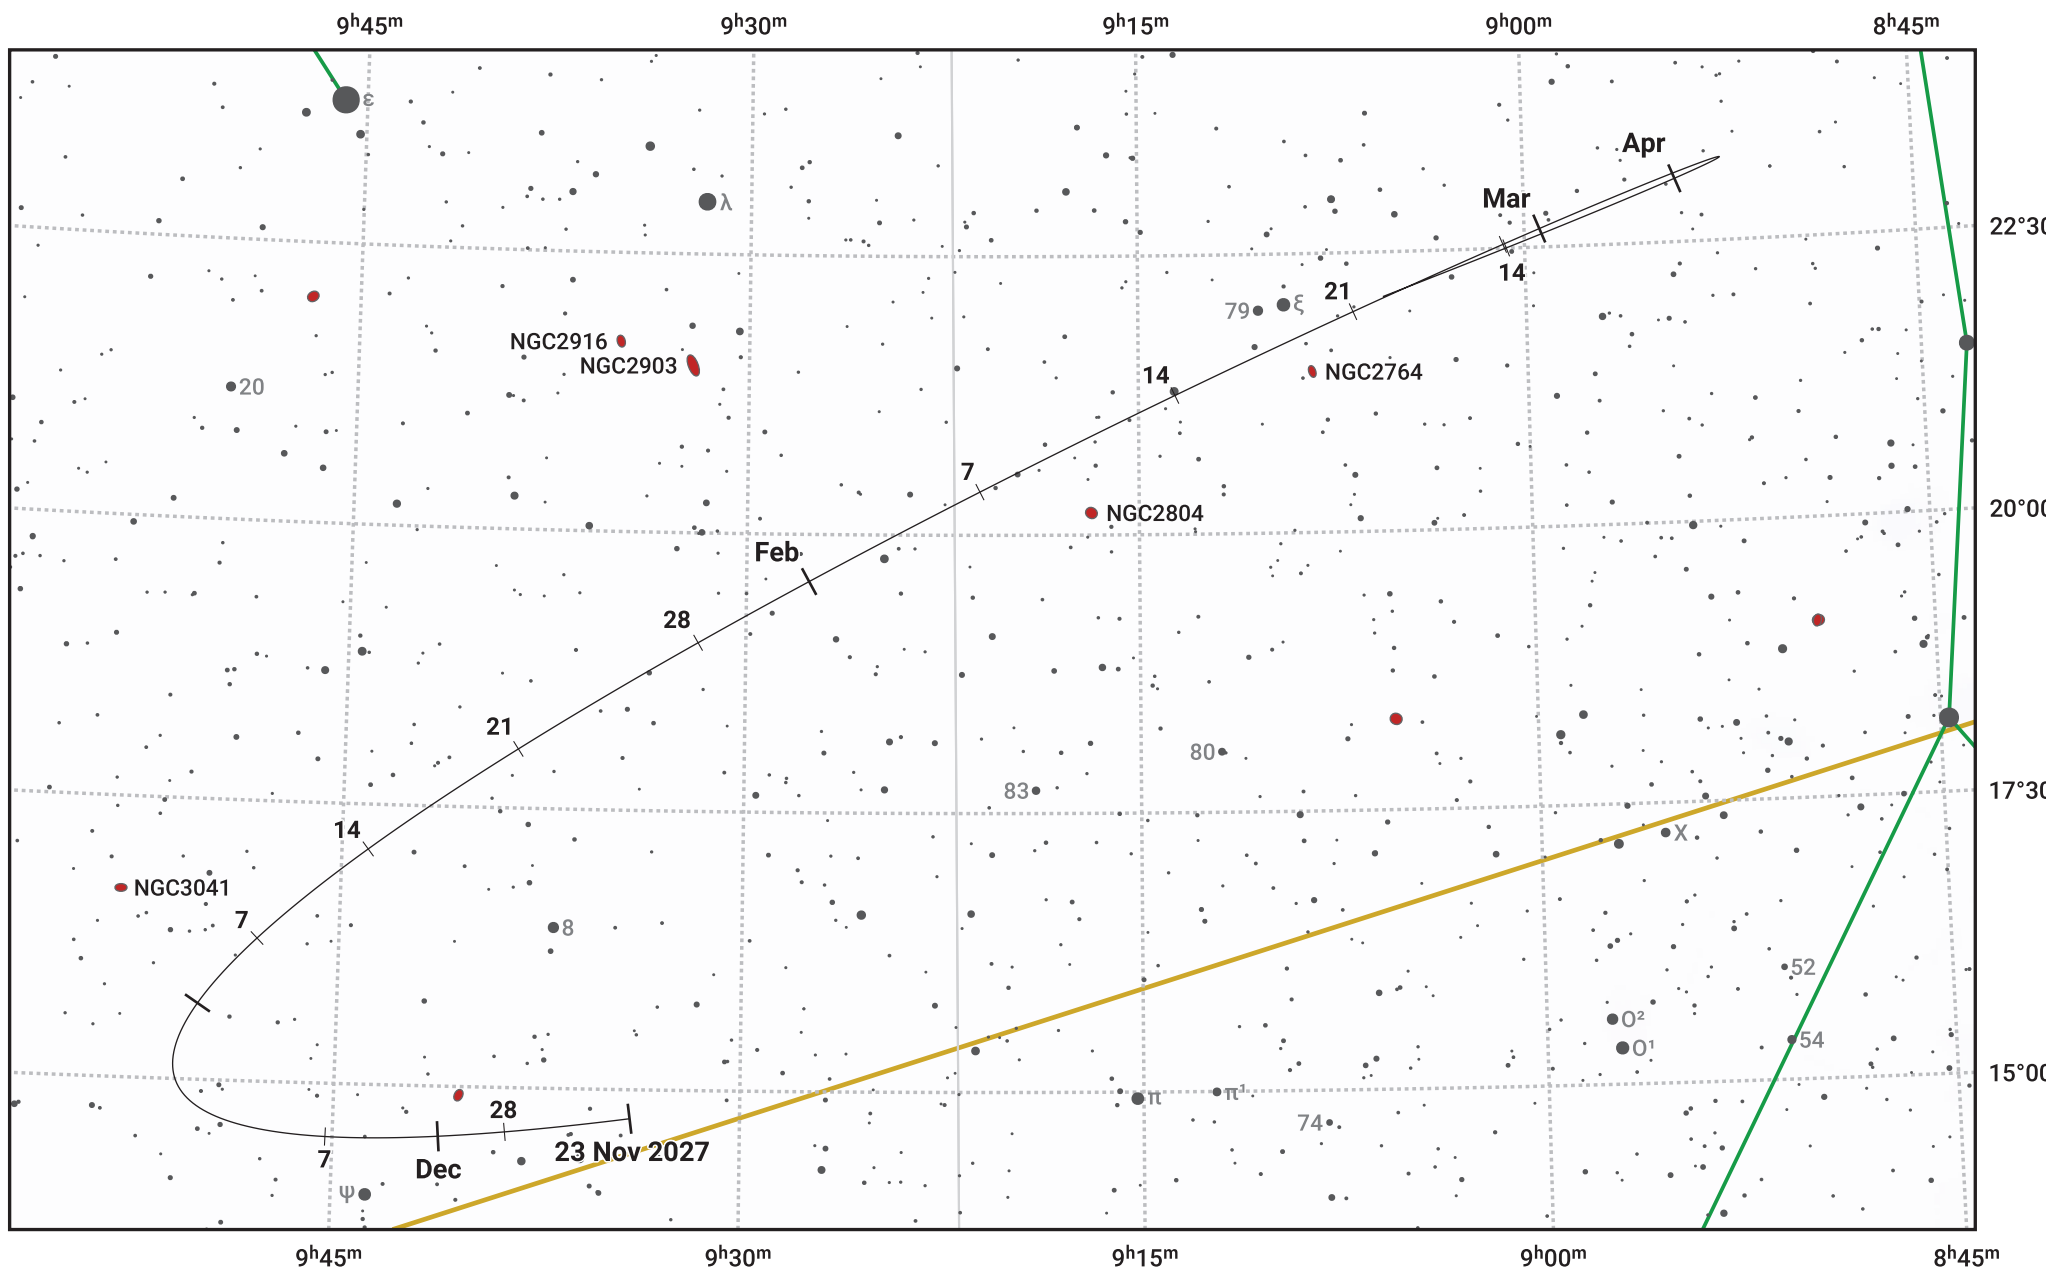

The path of Asteroid 8 Flora around opposition on 6 Feb 2028

© Dominic Ford 2011–2024. Date markers placed at midnight UTC. Downloaded from <https://in-the-sky.org>

Magnitude scale: 10.0 9.0 8.0 7.0 6.0 5.0 4.0 3.0 2.0

— Ecliptic Plane

Galaxy Bright nebula Open cluster Globular cluster

Date	Mag	Phase
2027 Dec 1	10.4	95%
2028 Jan 1	9.8	97%
2028 Jan 14	9.5	99%
2028 Feb 1	9.1	100%
2028 Mar 1	9.8	99%
2028 Mar 30	10.6	96%
2028 Apr 1	10.6	96%