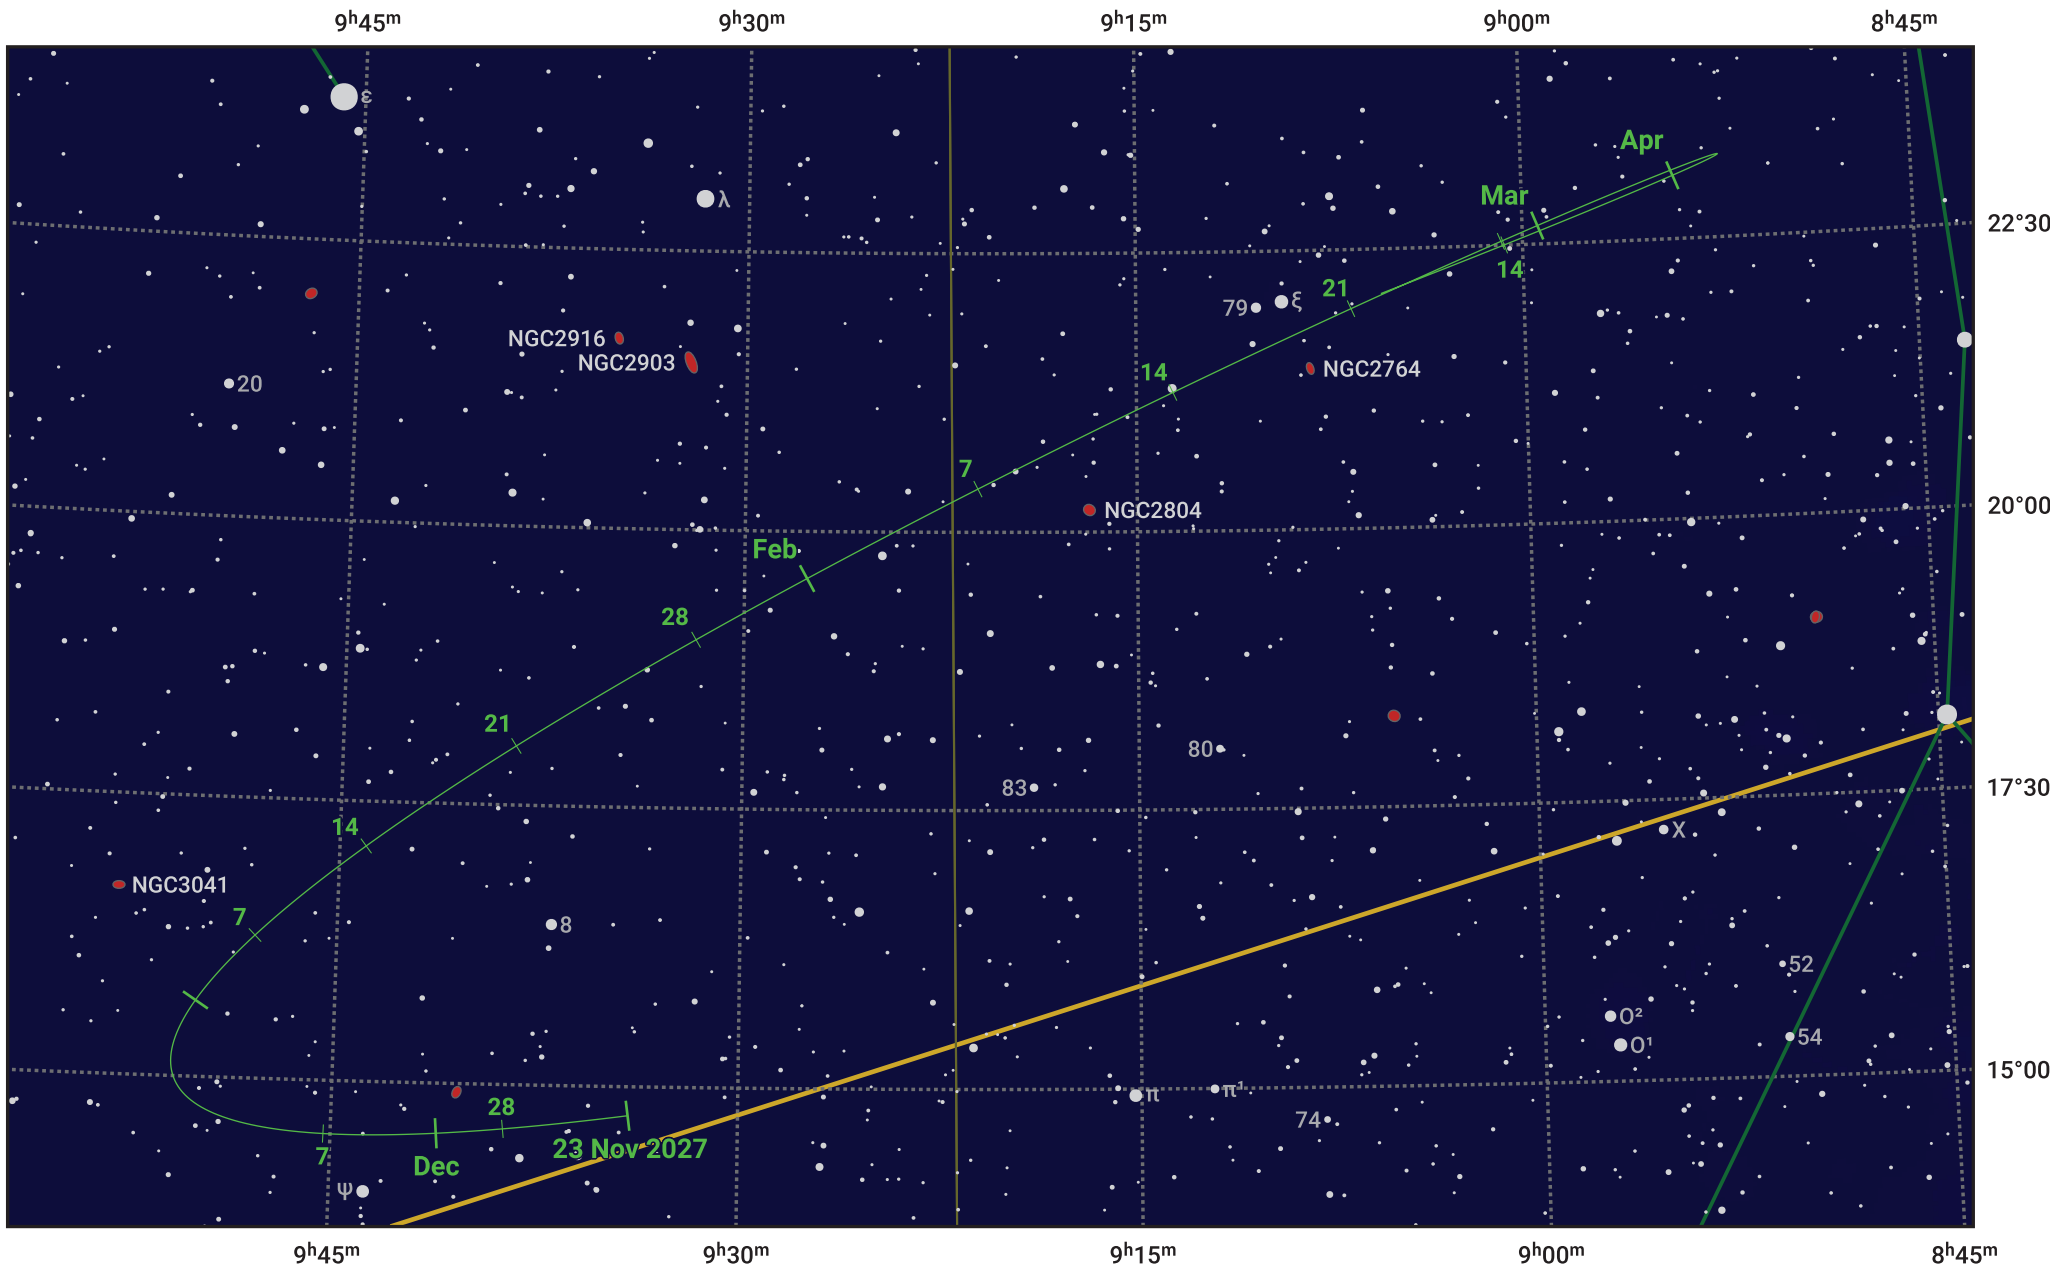

# The path of Asteroid 8 Flora around opposition on 6 Feb 2028

© Dominic Ford 2011–2024. Date markers placed at midnight UTC. Downloaded from <https://in-the-sky.org>

Magnitude scale: 10.0 9.0 8.0 7.0 6.0 5.0 4.0 3.0 2.0

— Ecliptic Plane

Galaxy    Bright nebula    Open cluster    Globular cluster

Date	Mag	Phase
2027 Dec 1	10.4	95%
2028 Jan 1	9.8	97%
2028 Jan 14	9.5	99%
2028 Feb 1	9.1	100%
2028 Mar 1	9.8	99%
2028 Mar 30	10.6	96%
2028 Apr 1	10.6	96%