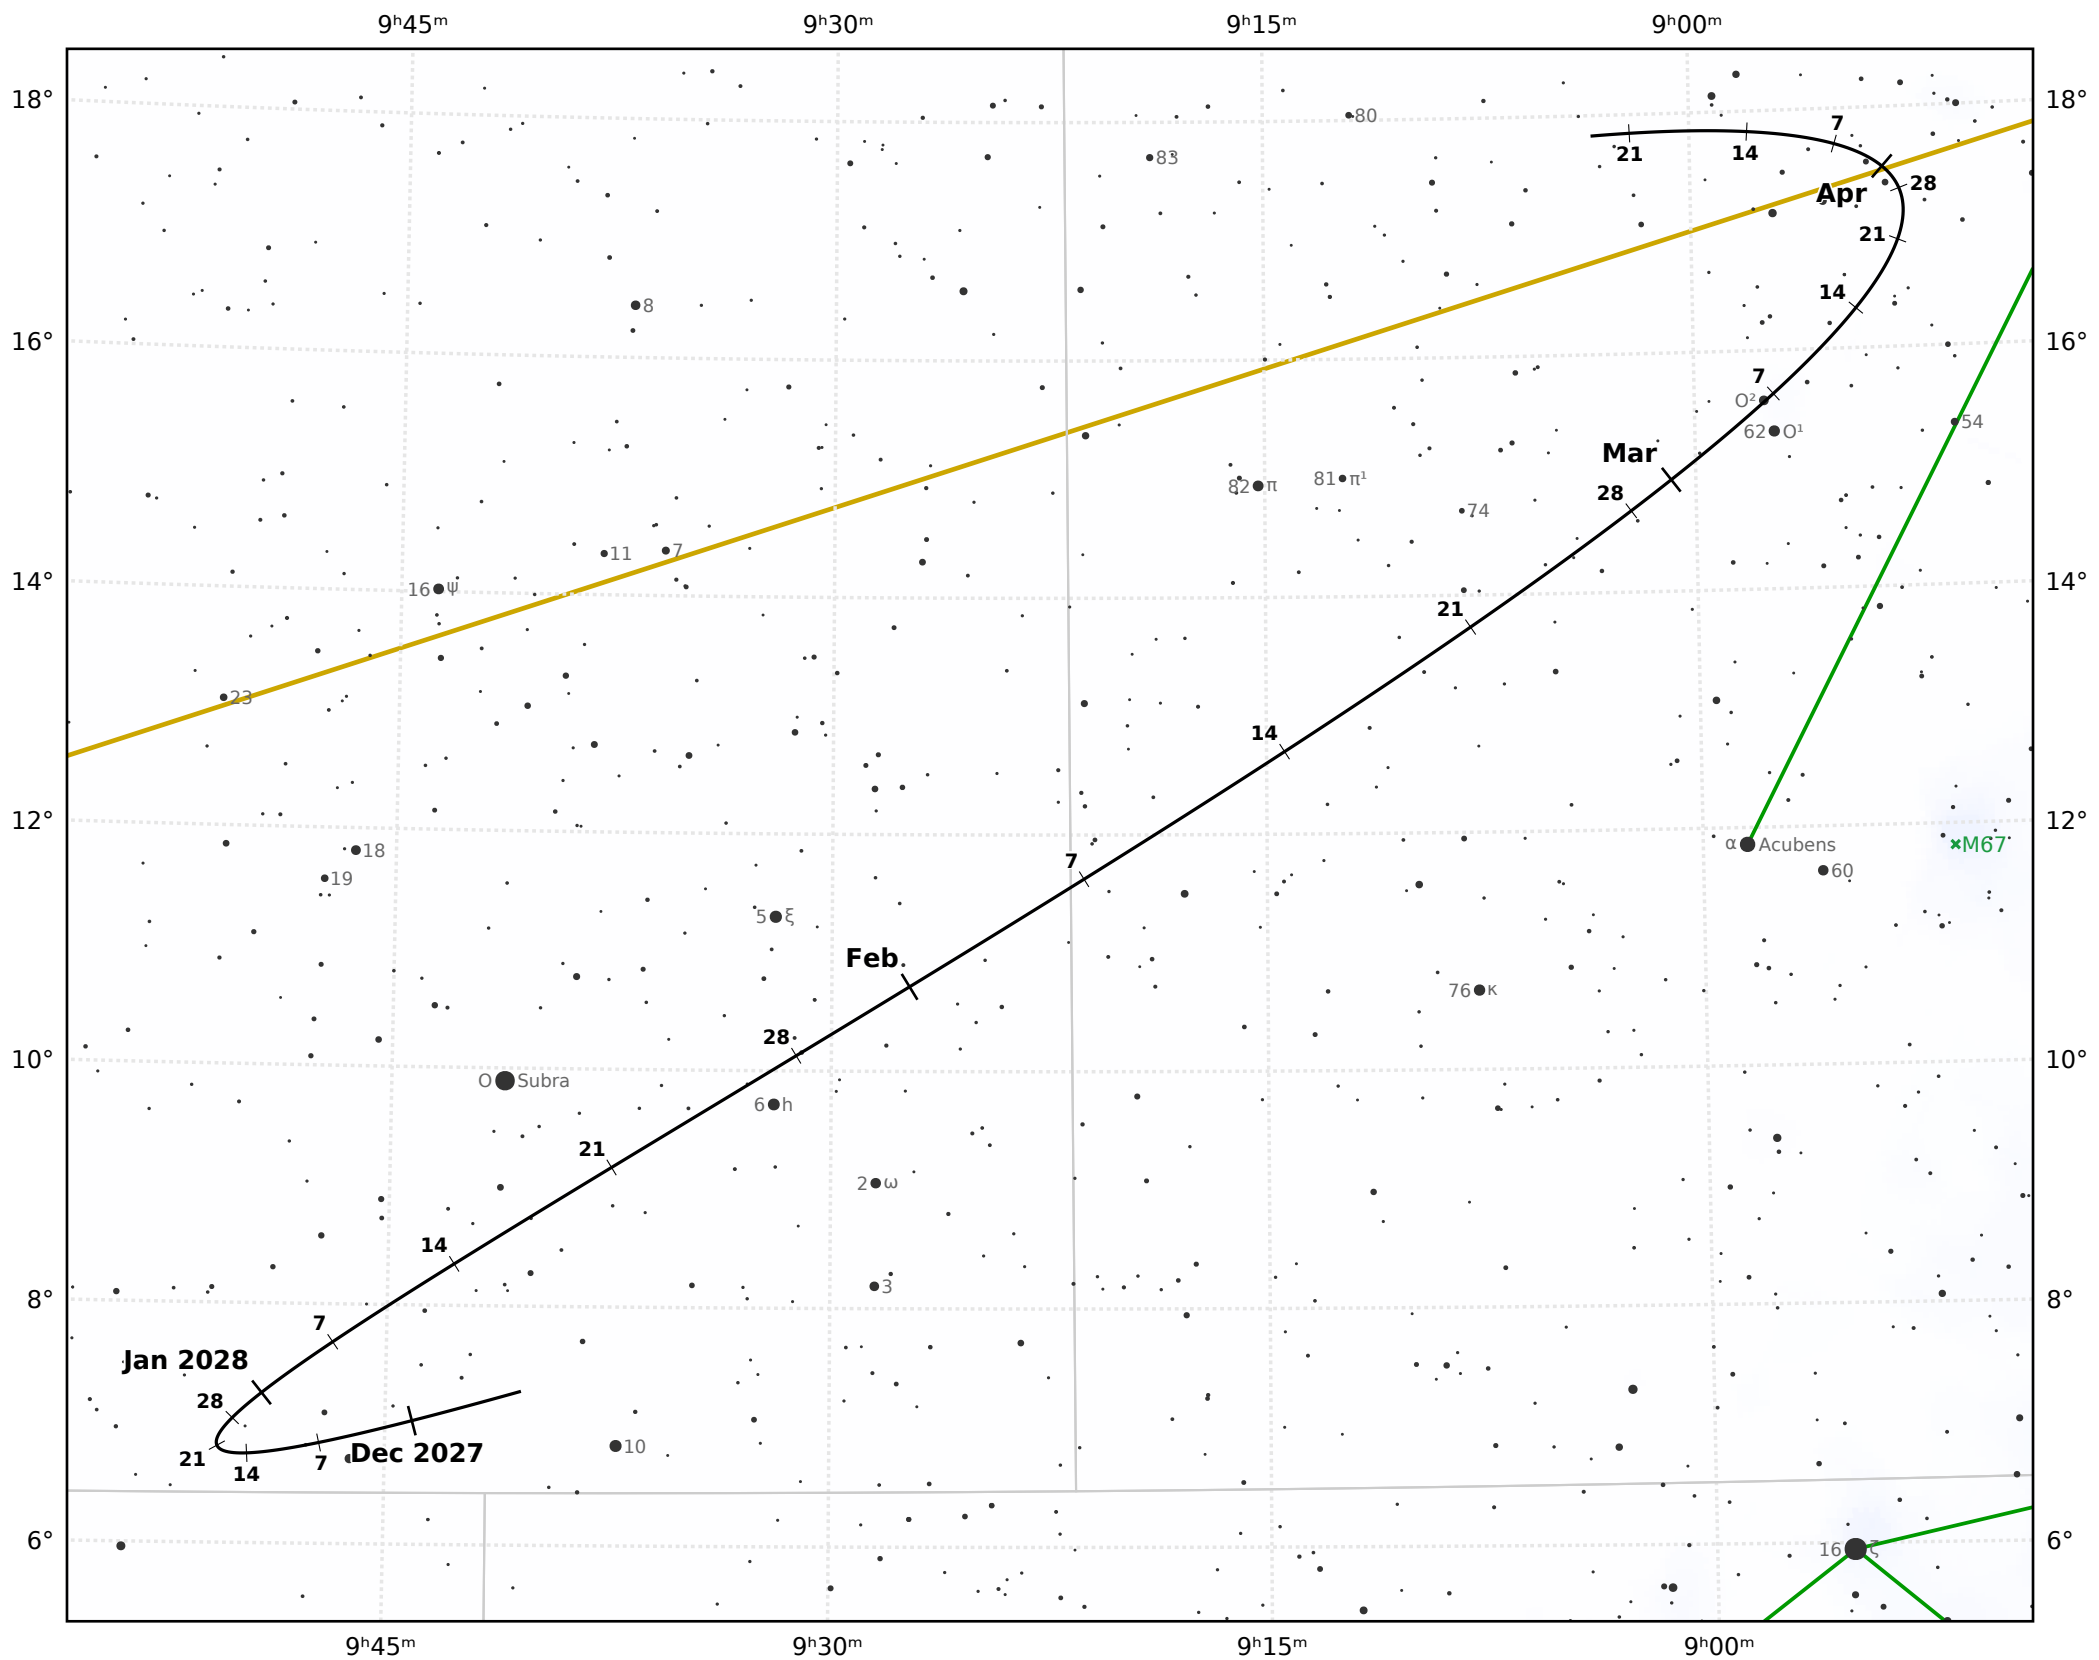

# The path of Asteroid 18 Melpomene around opposition on 8 Feb 2028

© Dominic Ford 2011-2021. Downloaded from <https://in-the-sky.org>

Magnitude scale: 9.5 9.0 8.5 8.0 7.5 7.0 6.5 6.0 5.5 5.0 4.5 4.0 3.5 3.0

— Ecliptic Plane