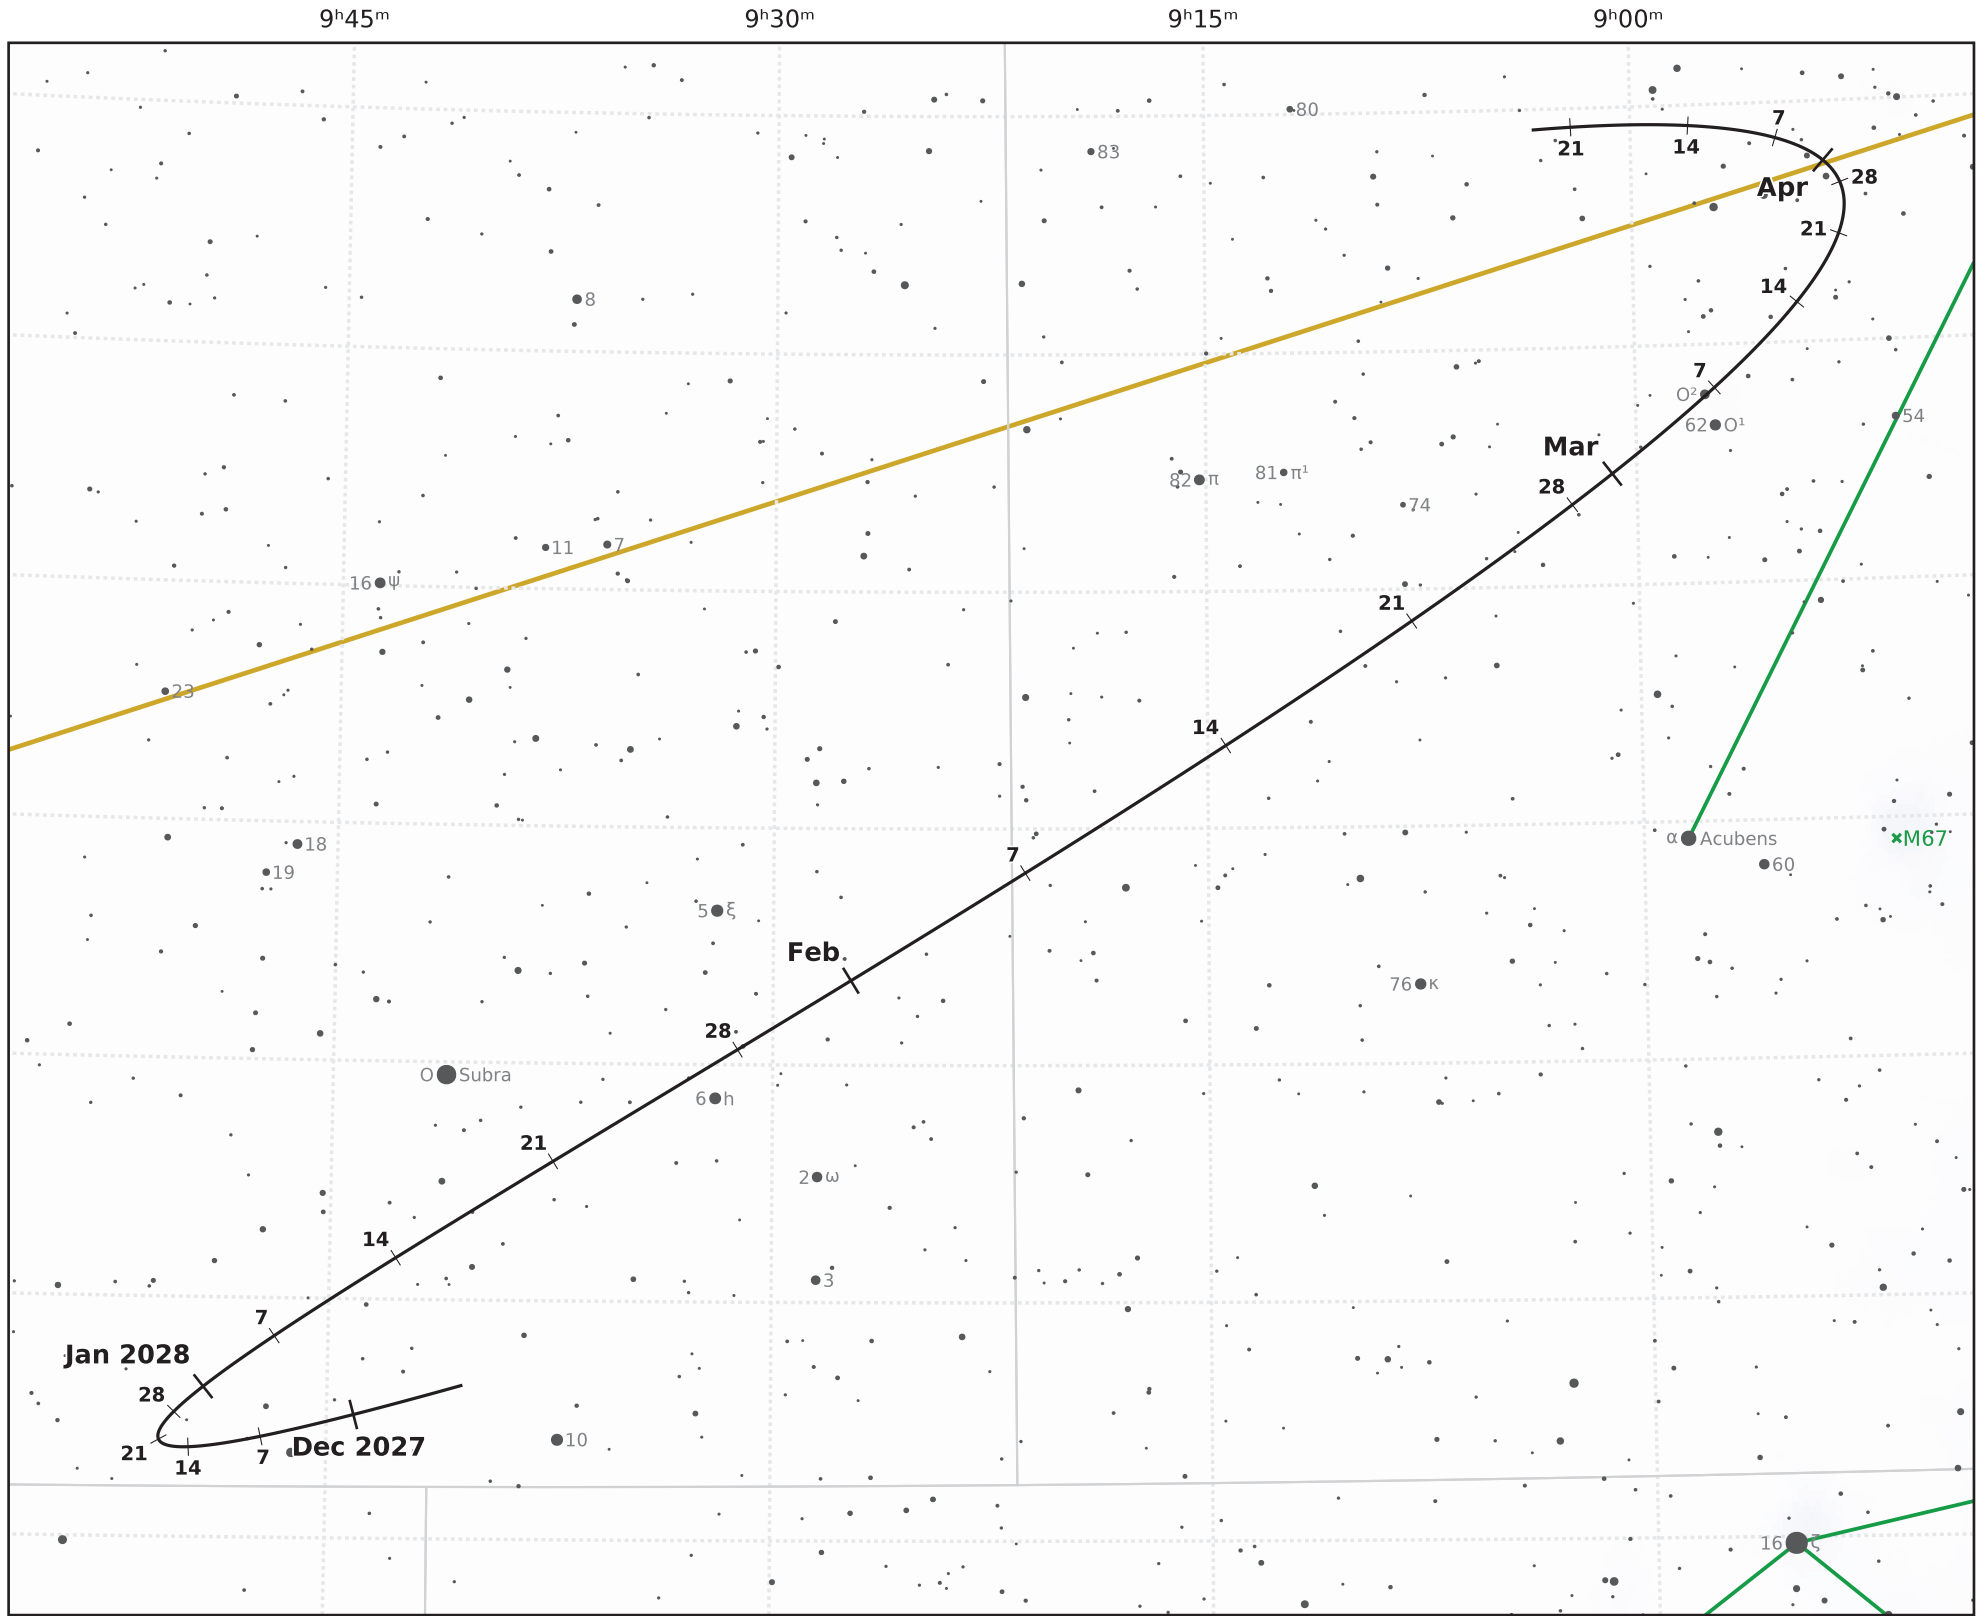

# The path of Asteroid 18 Melpomene around opposition on 8 Feb 2028

© Dominic Ford 2011–2021. Downloaded from <https://in-the-sky.org>

Magnitude scale: 9.5 9.0 8.5 8.0 7.5 7.0 6.5 6.0 5.5 5.0 4.5 4.0 3.5 3.0

— Ecliptic Plane