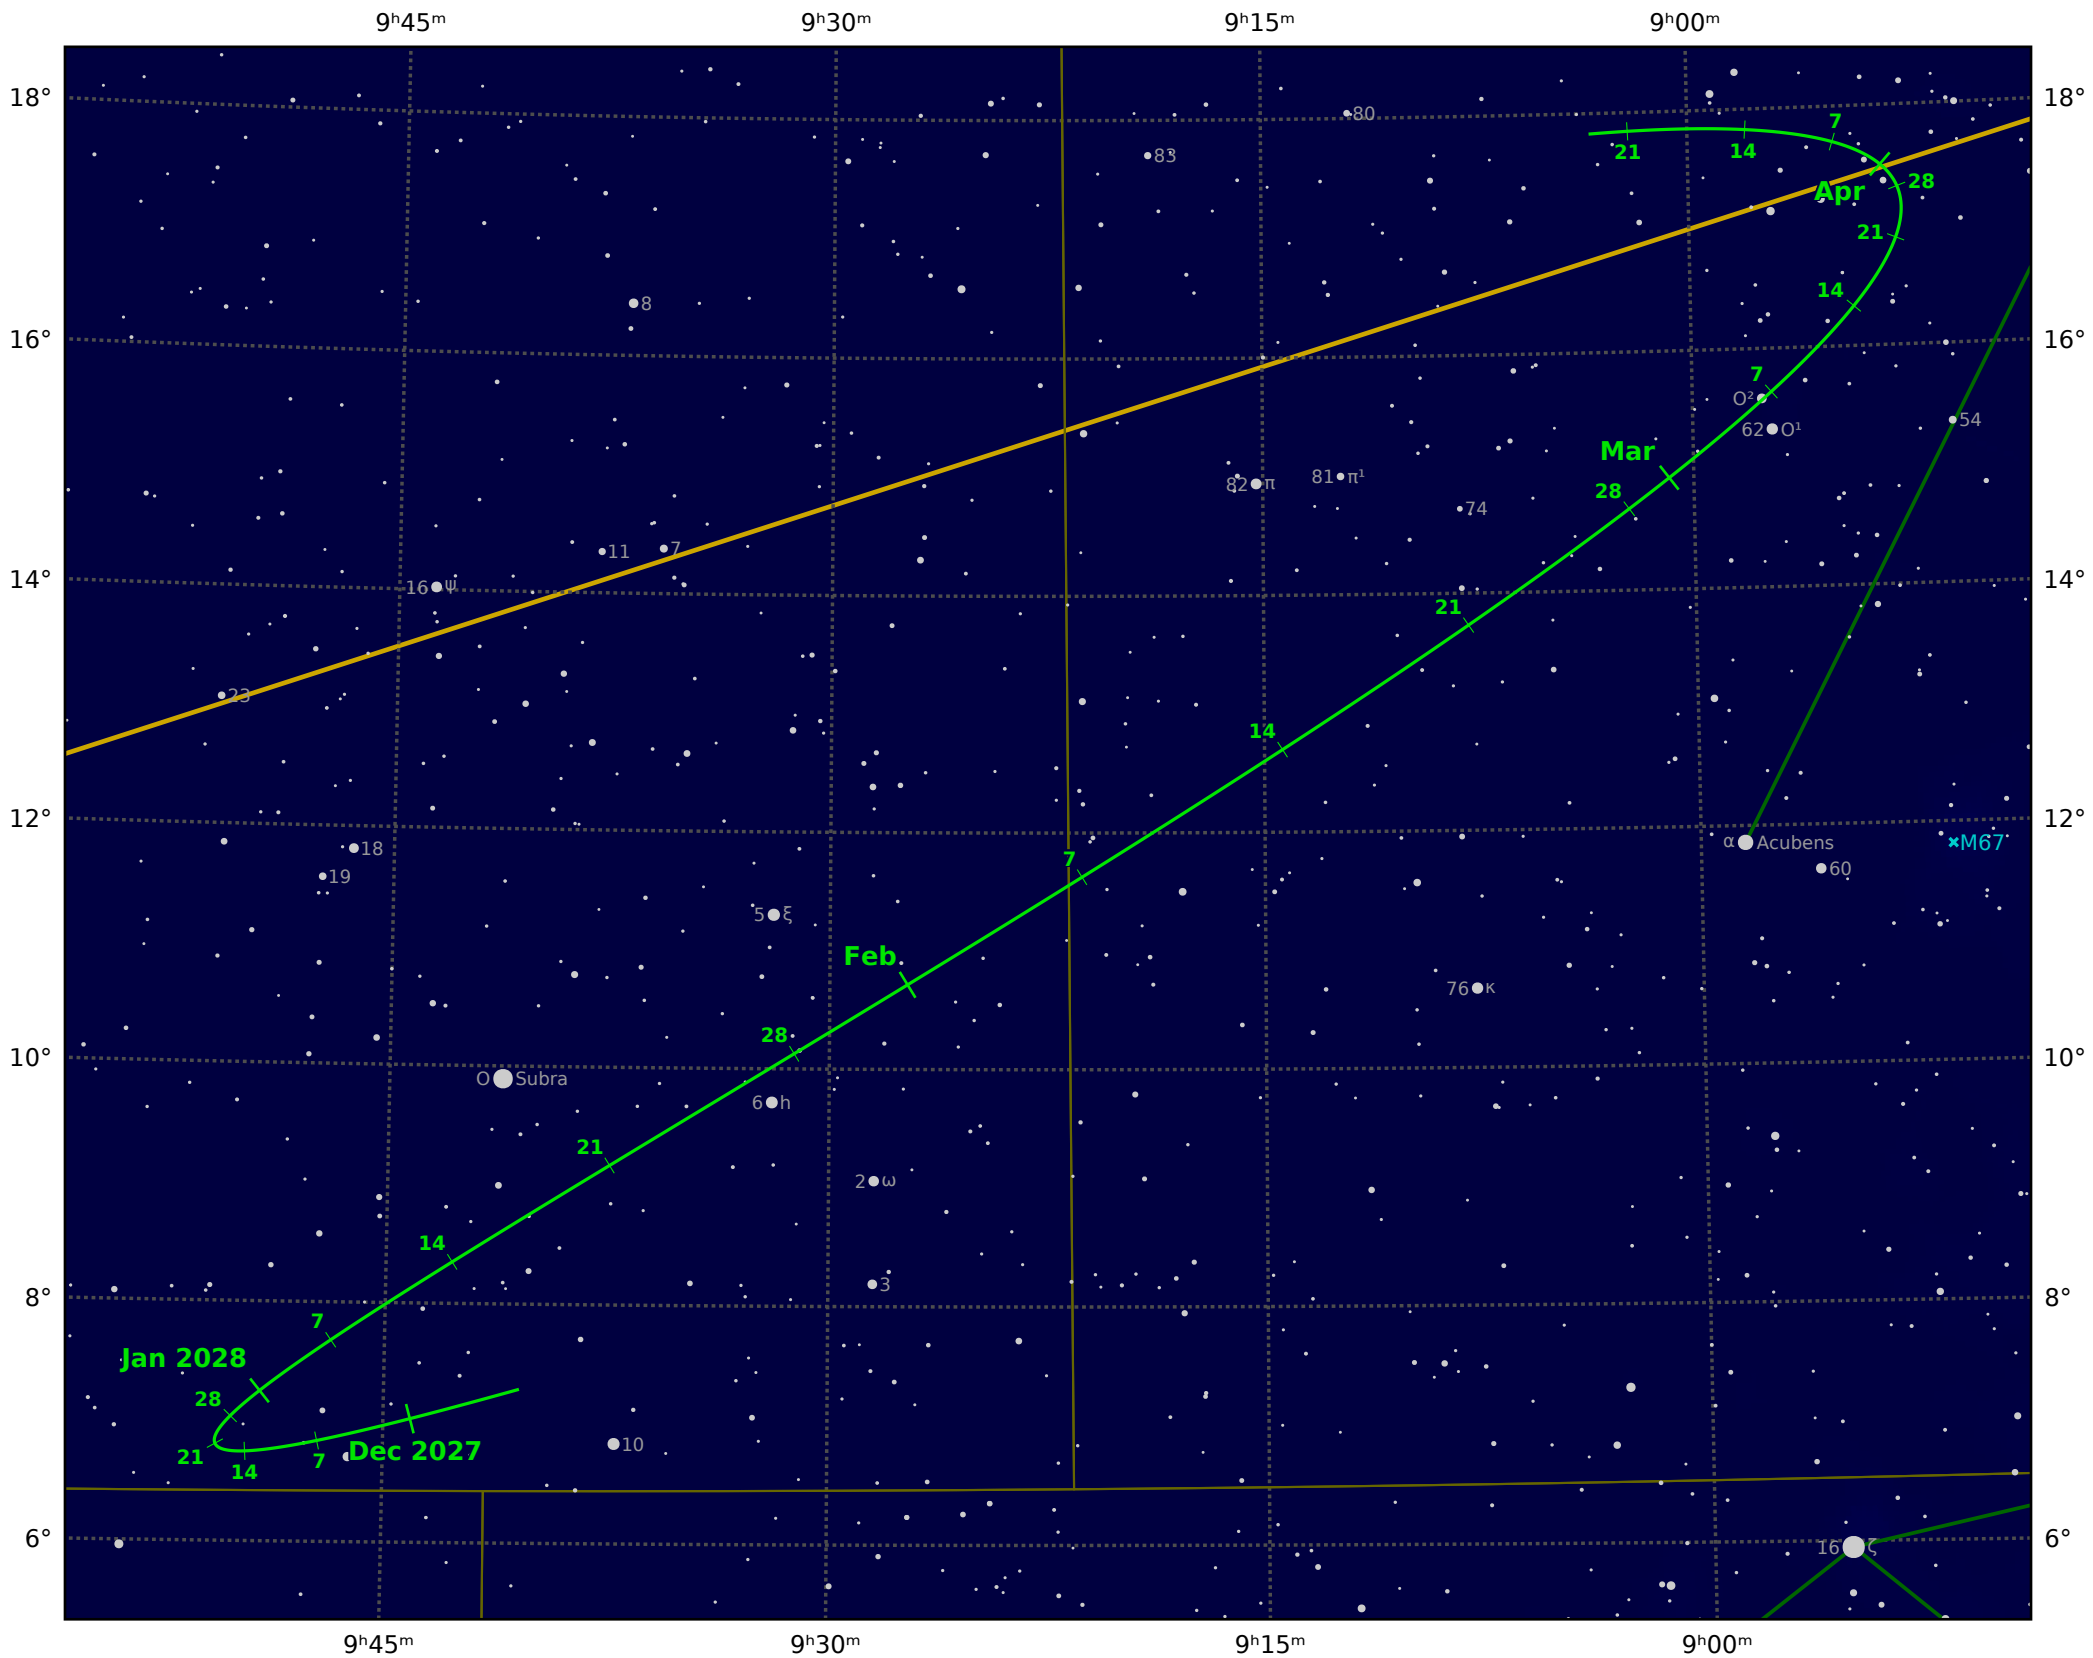

# The path of Asteroid 18 Melpomene around opposition on 8 Feb 2028

© Dominic Ford 2011-2021. Downloaded from <https://in-the-sky.org>

Magnitude scale: -9.5 -9.0 -8.5 -8.0 -7.5 -7.0 -6.5 -6.0 -5.5 -5.0 -4.5 -4.0 -3.5 -3.0

— Ecliptic Plane