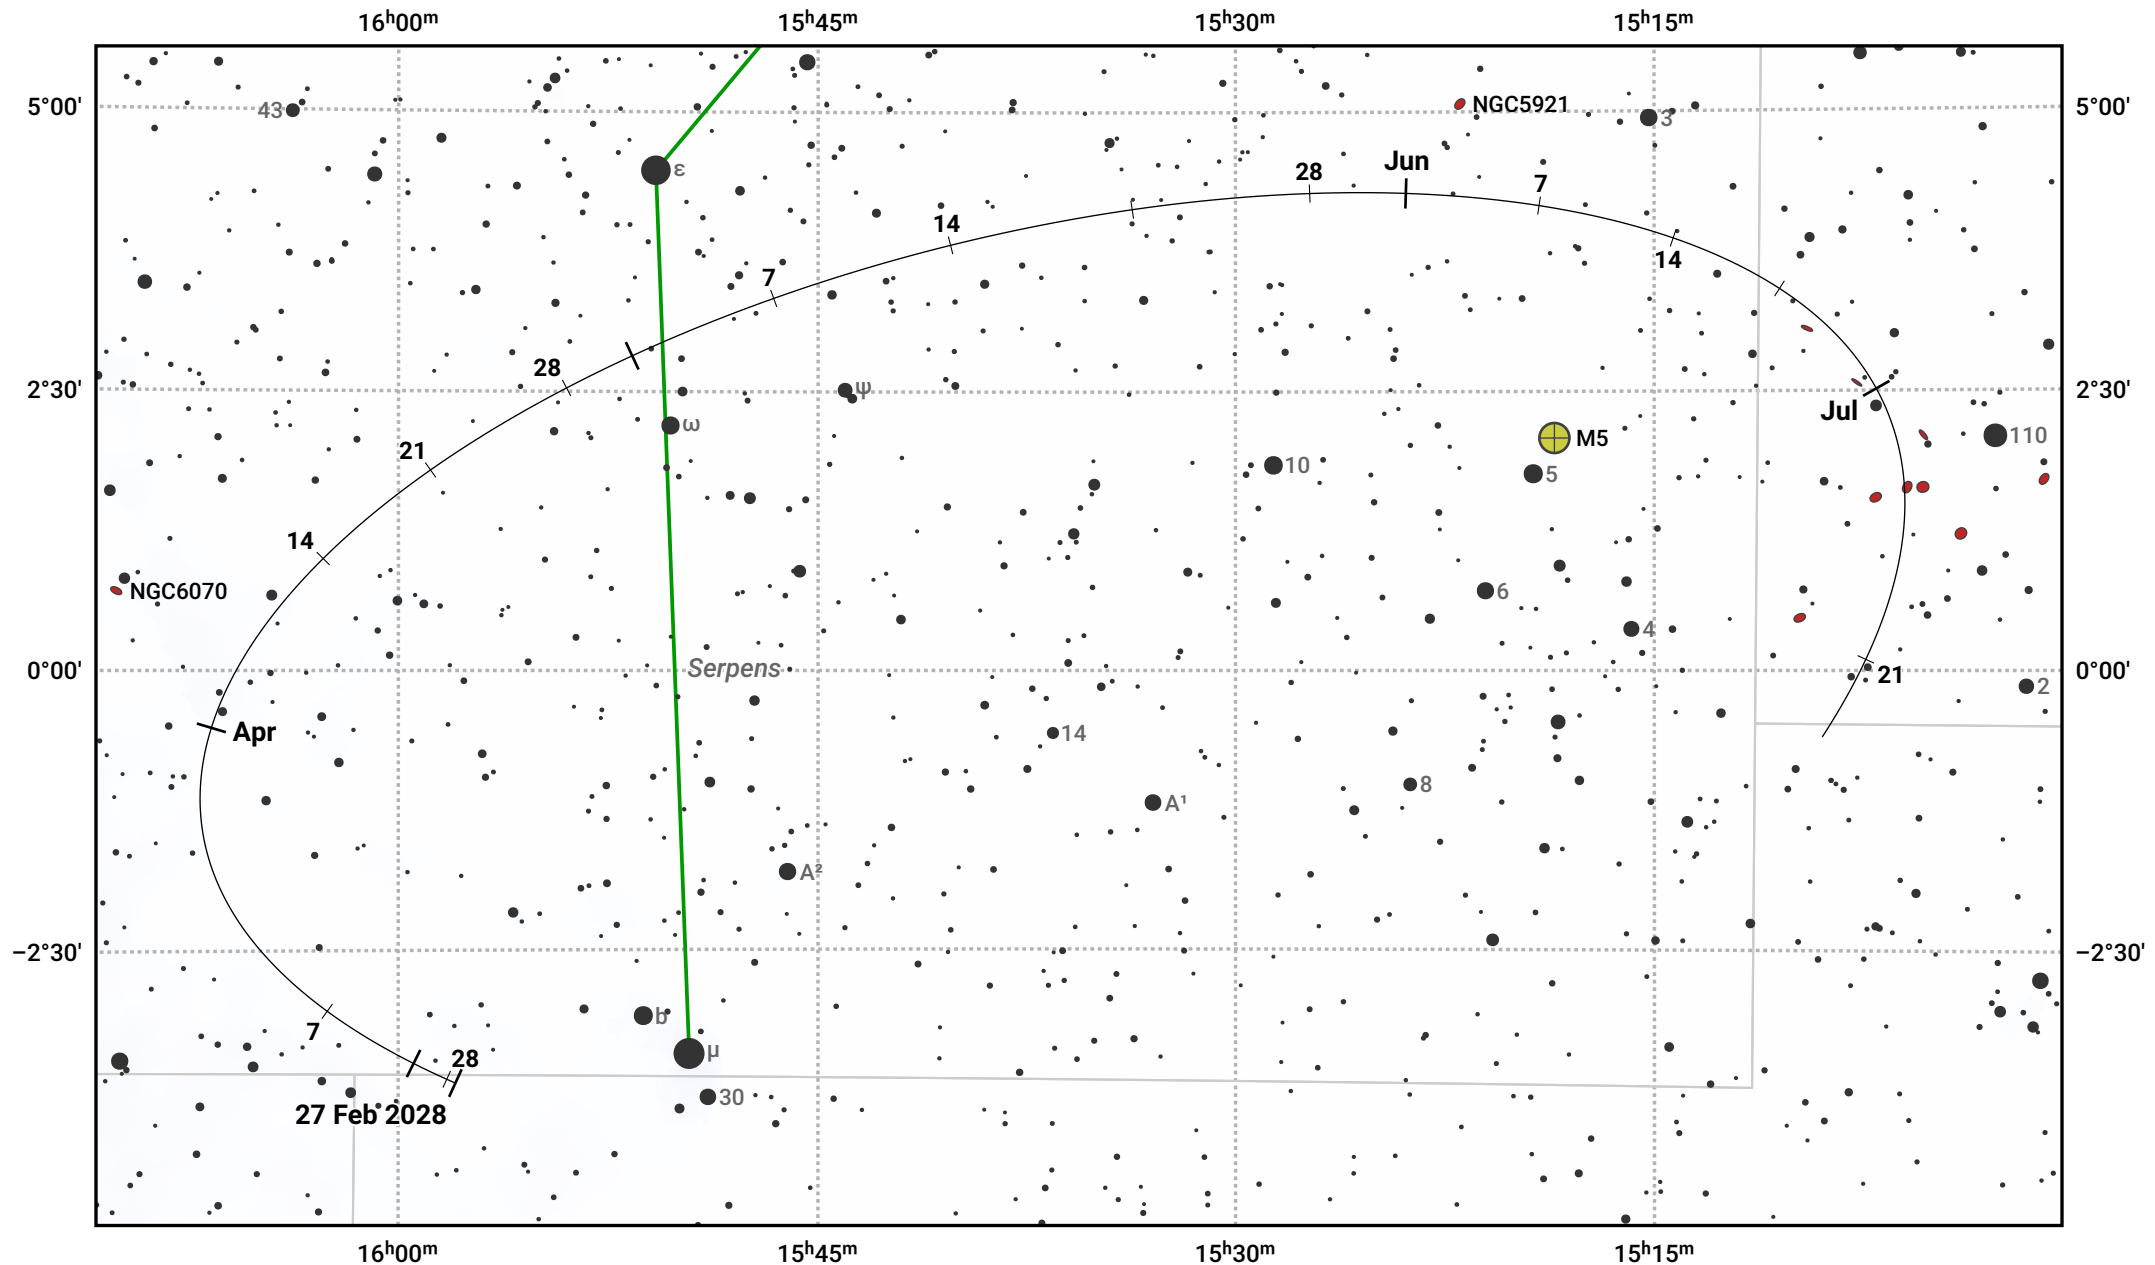

# The path of Asteroid 6 Hebe around opposition on 12 May 2028

© Dominic Ford 2011–2024. Date markers placed at midnight UTC. Downloaded from <https://in-the-sky.org>

Magnitude scale: · 10.0 · 9.0 · 8.0 · 7.0 · 6.0 · 5.0 · 4.0 · 3.0

— Ecliptic Plane

● Galaxy    ■ Bright nebula    ● Open cluster    ⊕ Globular cluster

Date	Mag
2028 Mar 1	10.9
2028 Apr 1	10.4
2028 Apr 26	9.9
2028 May 1	9.8
2028 Jun 1	9.9
2028 Jul 1	10.3