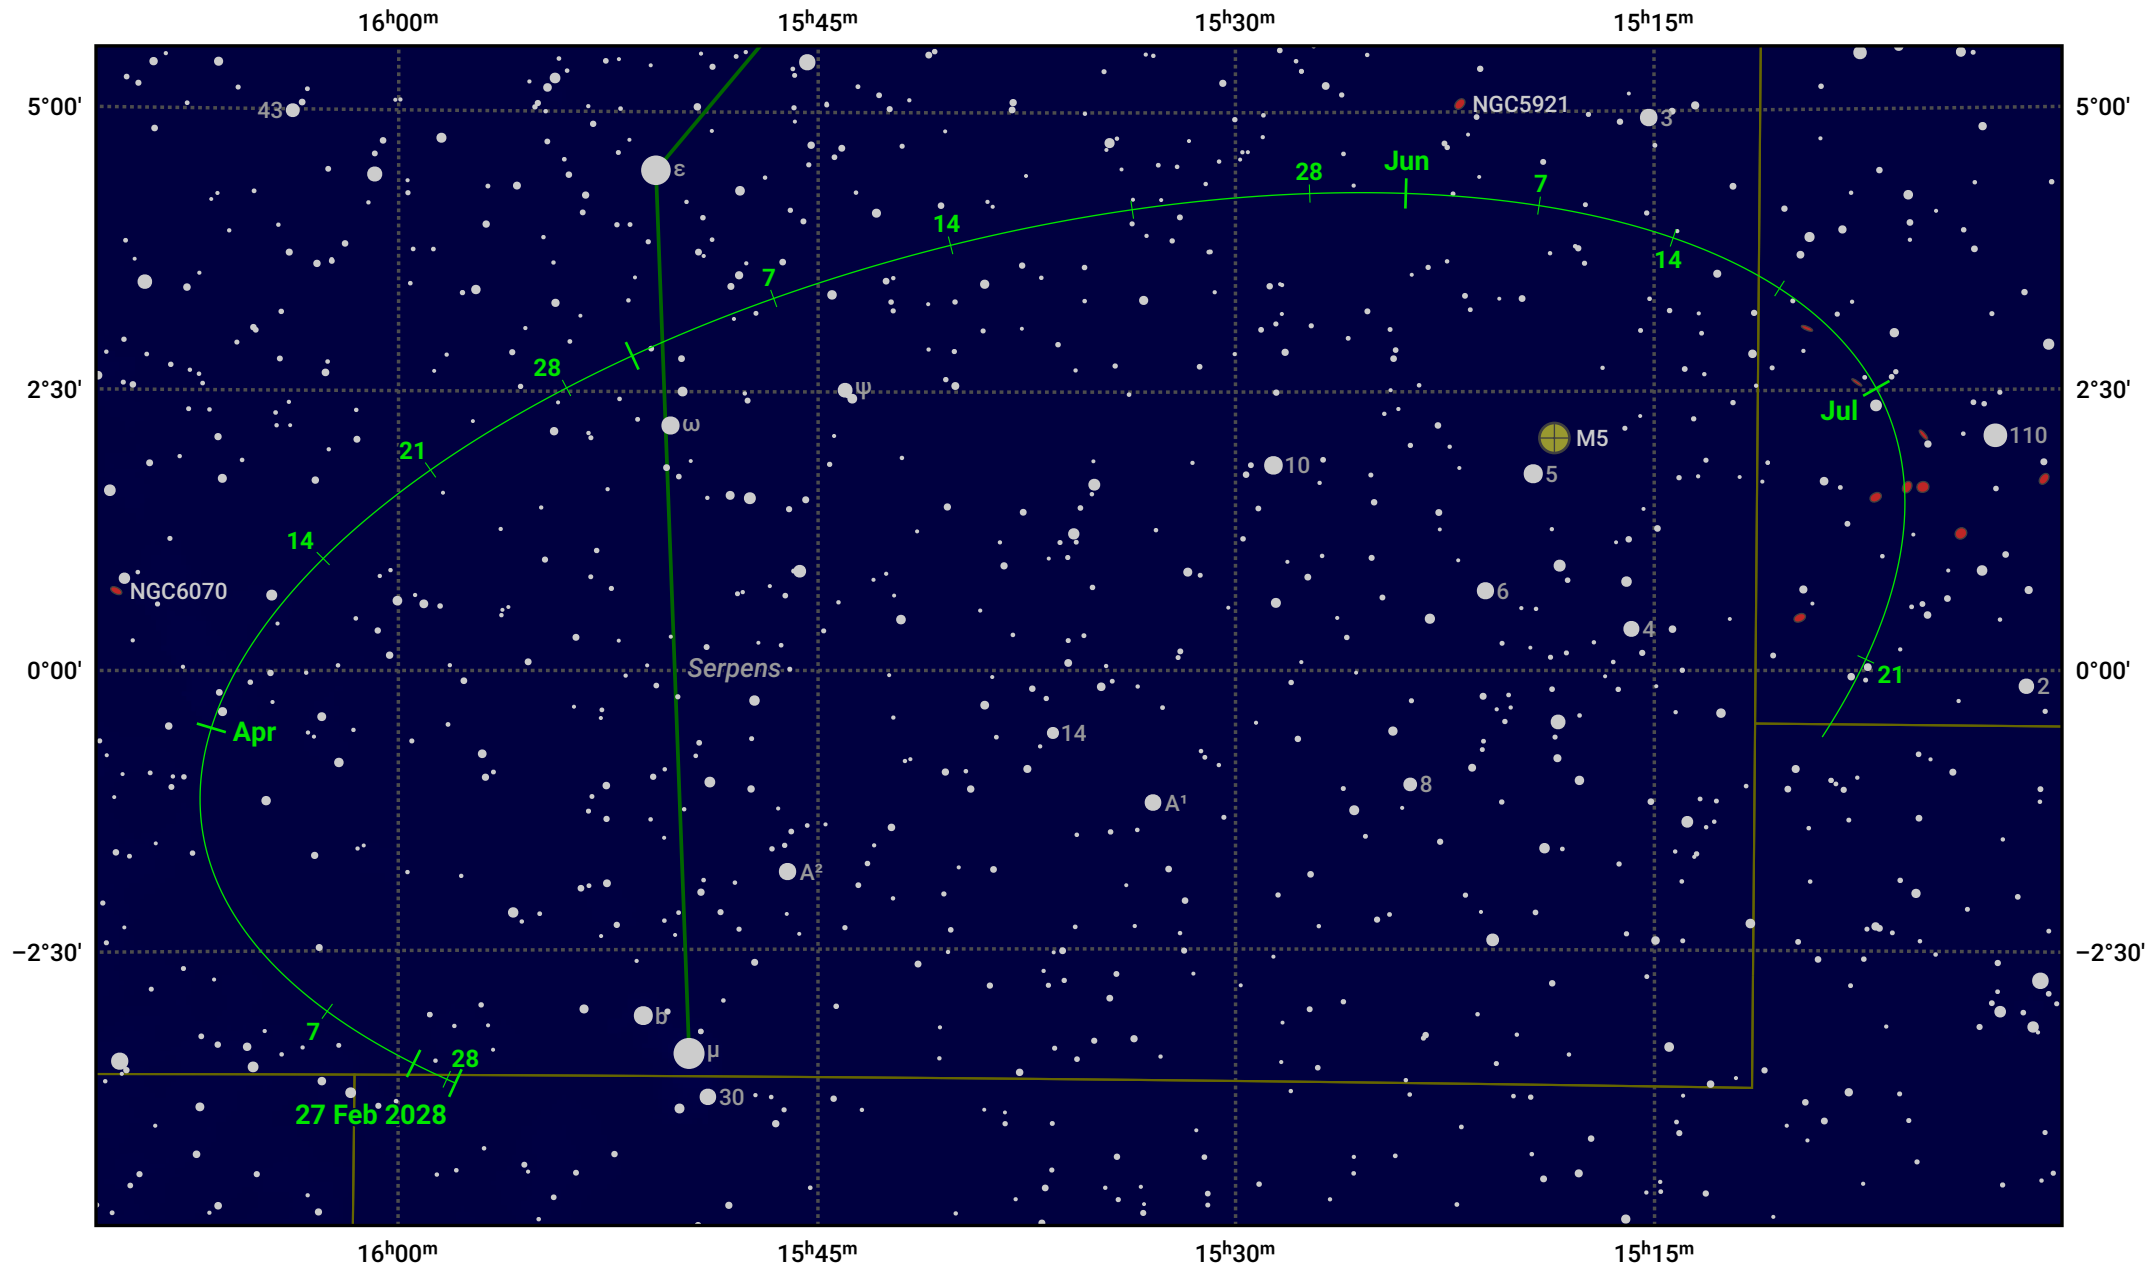

The path of Asteroid 6 Hebe around opposition on 12 May 2028

© Dominic Ford 2011–2024. Date markers placed at midnight UTC. Downloaded from <https://in-the-sky.org>

Magnitude scale: ● 10.0 ● 9.0 ● 8.0 ● 7.0 ● 6.0 ● 5.0 ● 4.0 ● 3.0

— Ecliptic Plane

● Galaxy ● Bright nebula ● Open cluster ● Globular cluster

Date	Mag
2028 Mar 1	10.9
2028 Apr 1	10.4
2028 Apr 26	9.9
2028 May 1	9.8
2028 Jun 1	9.9
2028 Jul 1	10.3