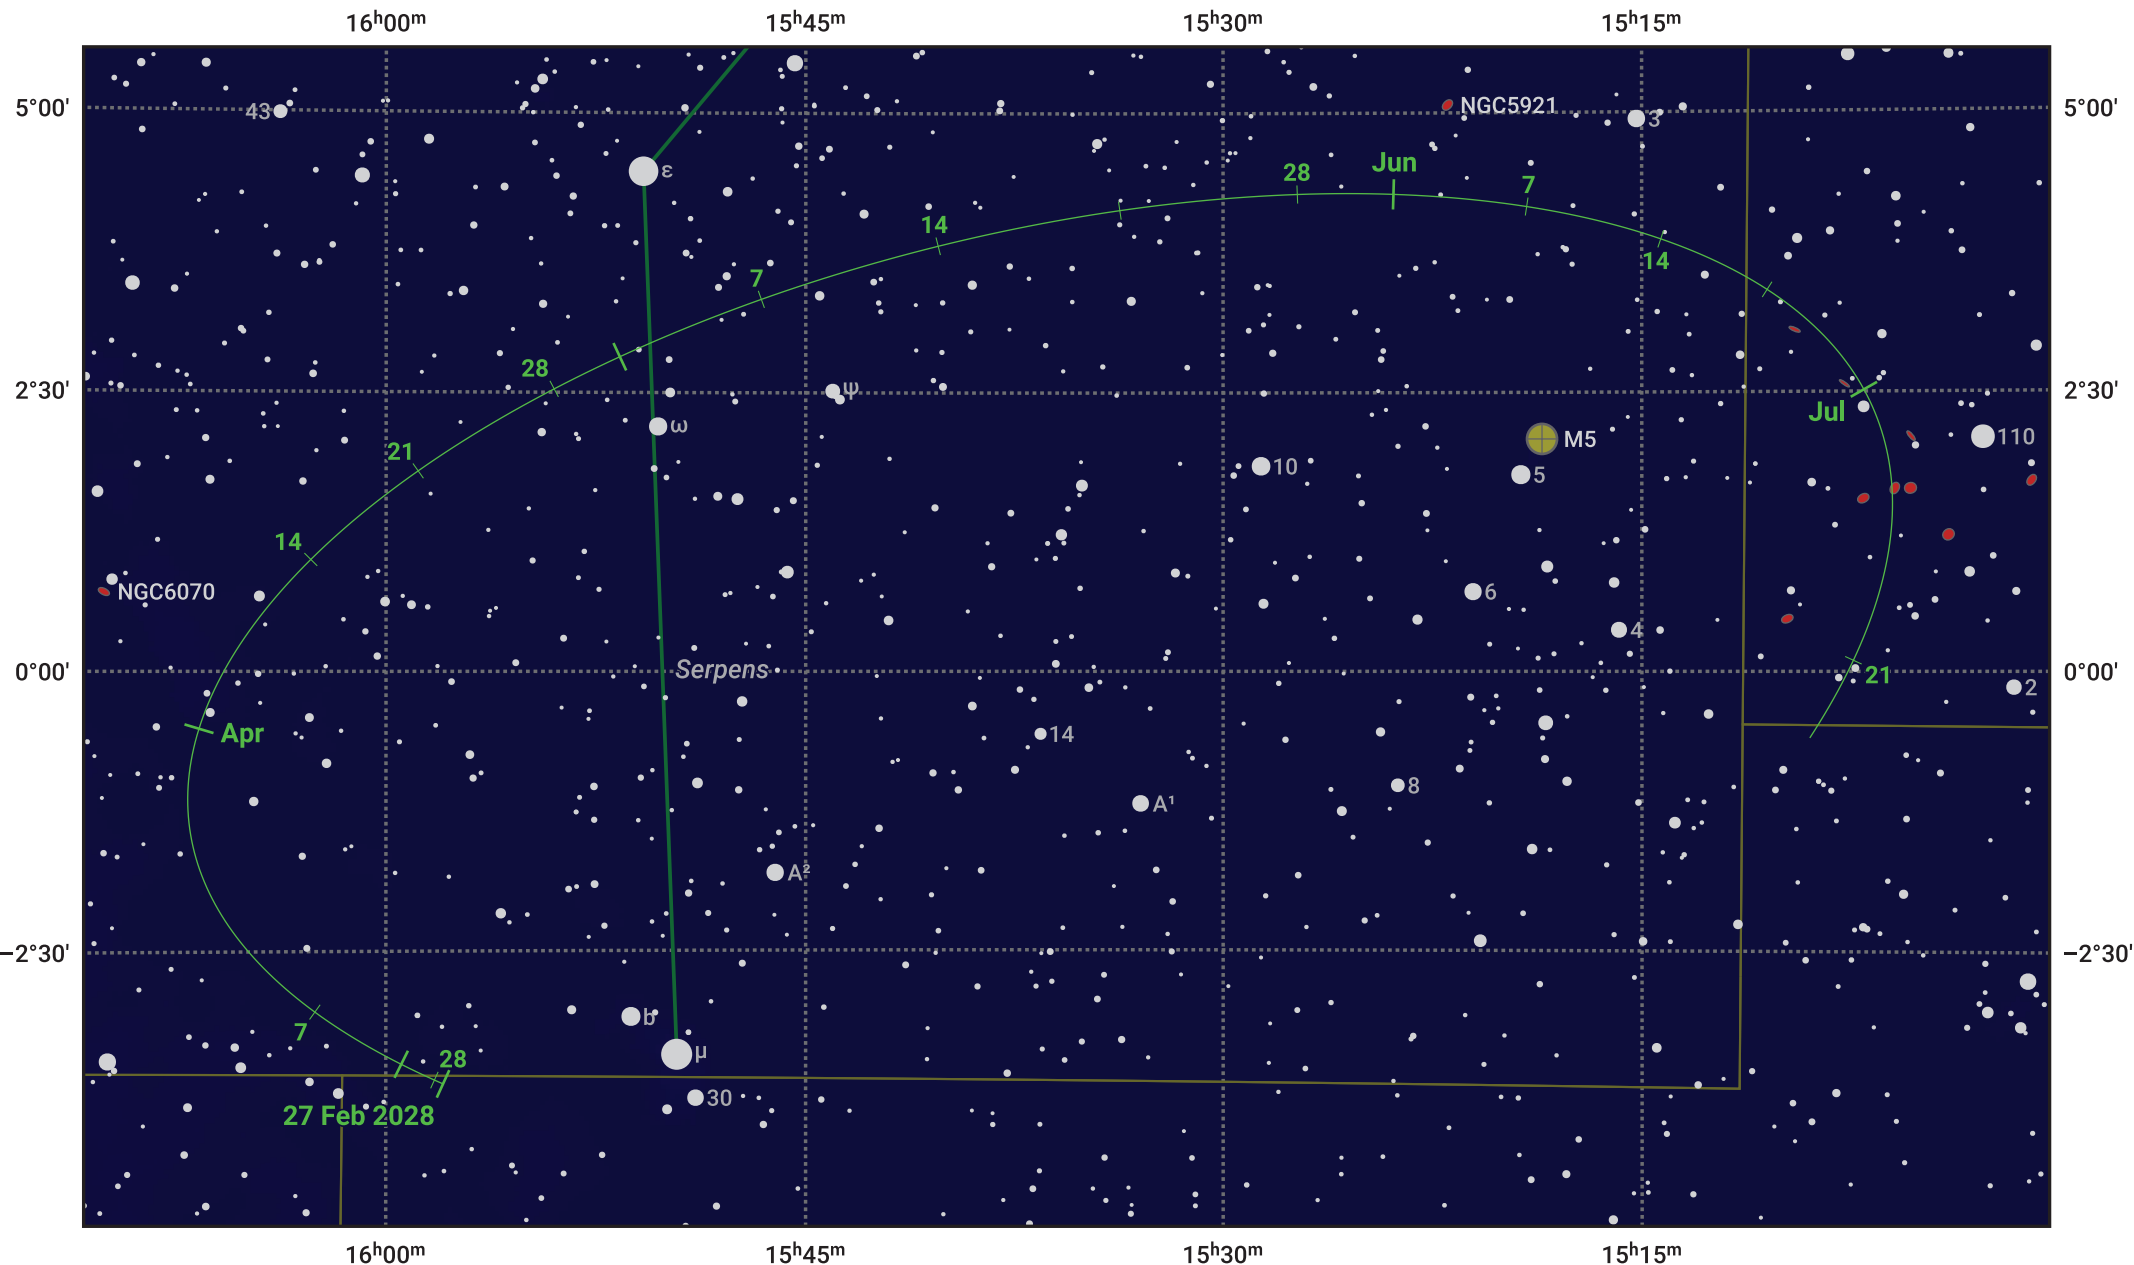

# The path of Asteroid 6 Hebe around opposition on 12 May 2028

© Dominic Ford 2011–2024. Date markers placed at midnight UTC. Downloaded from <https://in-the-sky.org>

Magnitude scale: 10.0 9.0 8.0 7.0 6.0 5.0 4.0 3.0

— Ecliptic Plane

Galaxy    Bright nebula    Open cluster    Globular cluster

Date	Mag
2028 Mar 1	10.9
2028 Apr 1	10.4
2028 Apr 26	9.9
2028 May 1	9.8
2028 Jun 1	9.9
2028 Jul 1	10.3