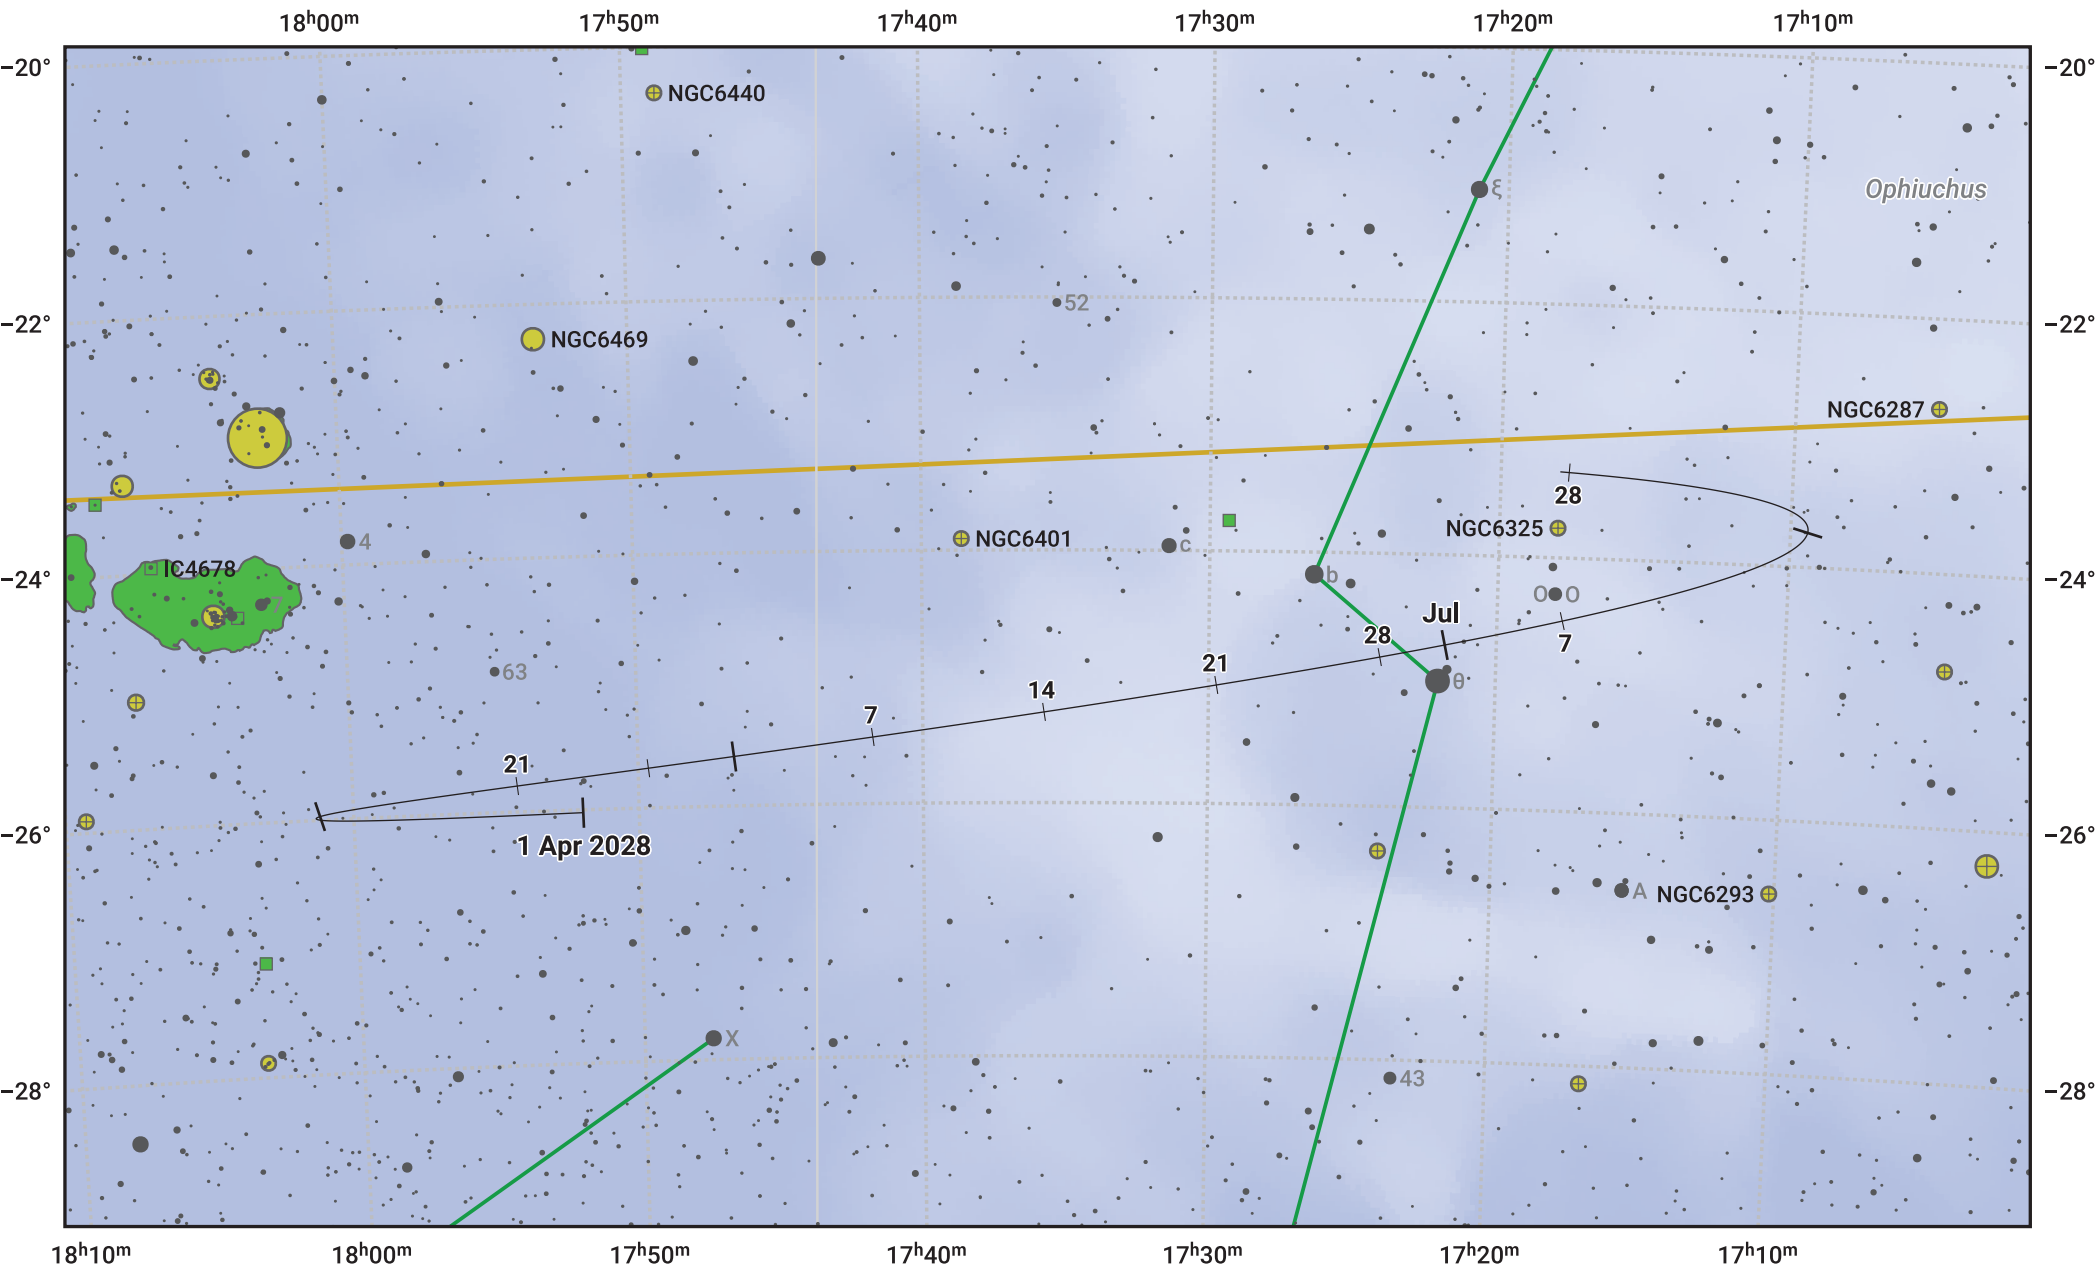

The path of Asteroid 10 Hygiea around opposition on 15 Jun 2028

© Dominic Ford 2011–2024. Date markers placed at midnight UTC. Downloaded from <https://in-the-sky.org>

Magnitude scale: 10.0 9.0 8.0 7.0 6.0 5.0 4.0 3.0

— Ecliptic Plane

- Galaxy
- Bright nebula
- Open cluster
- ⊕ Globular cluster

Date	Mag
2028 Apr 1	10.8
2028 May 1	10.3
2028 May 27	9.8
2028 Jun 1	9.7
2028 Jul 1	9.7
2028 Aug 1	10.4
2028 Aug 23	10.8