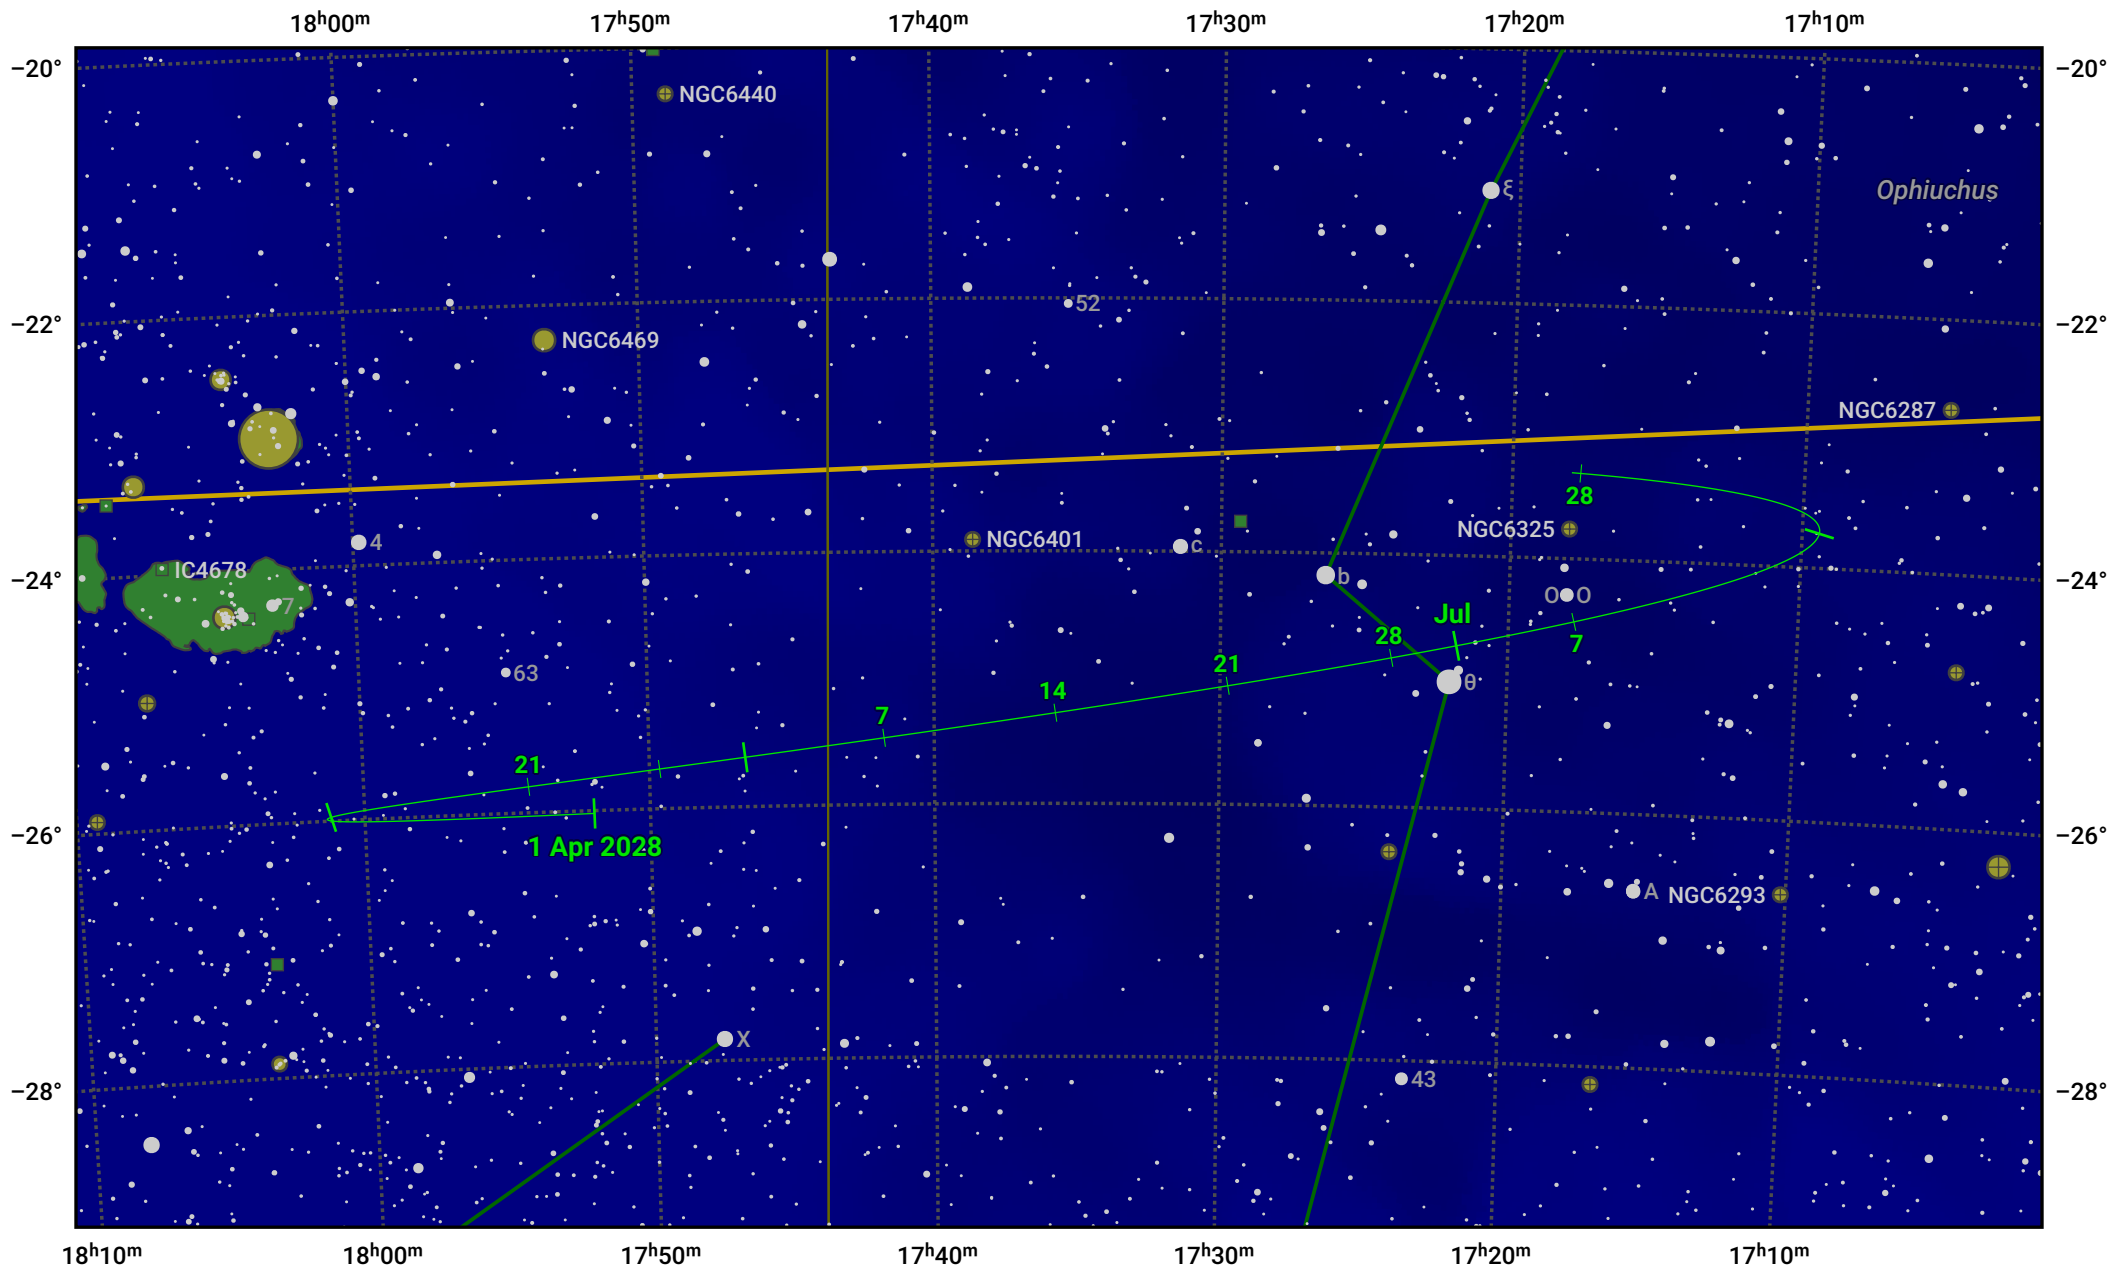

# The path of Asteroid 10 Hygiea around opposition on 15 Jun 2028

© Dominic Ford 2011–2024. Date markers placed at midnight UTC. Downloaded from <https://in-the-sky.org>

Magnitude scale: 10.0 9.0 8.0 7.0 6.0 5.0 4.0 3.0

— Ecliptic Plane

Galaxy    Bright nebula    Open cluster    Globular cluster

Date	Mag
2028 Apr 1	10.8
2028 May 1	10.3
2028 May 27	9.8
2028 Jun 1	9.7
2028 Jul 1	9.7
2028 Aug 1	10.4
2028 Aug 23	10.8