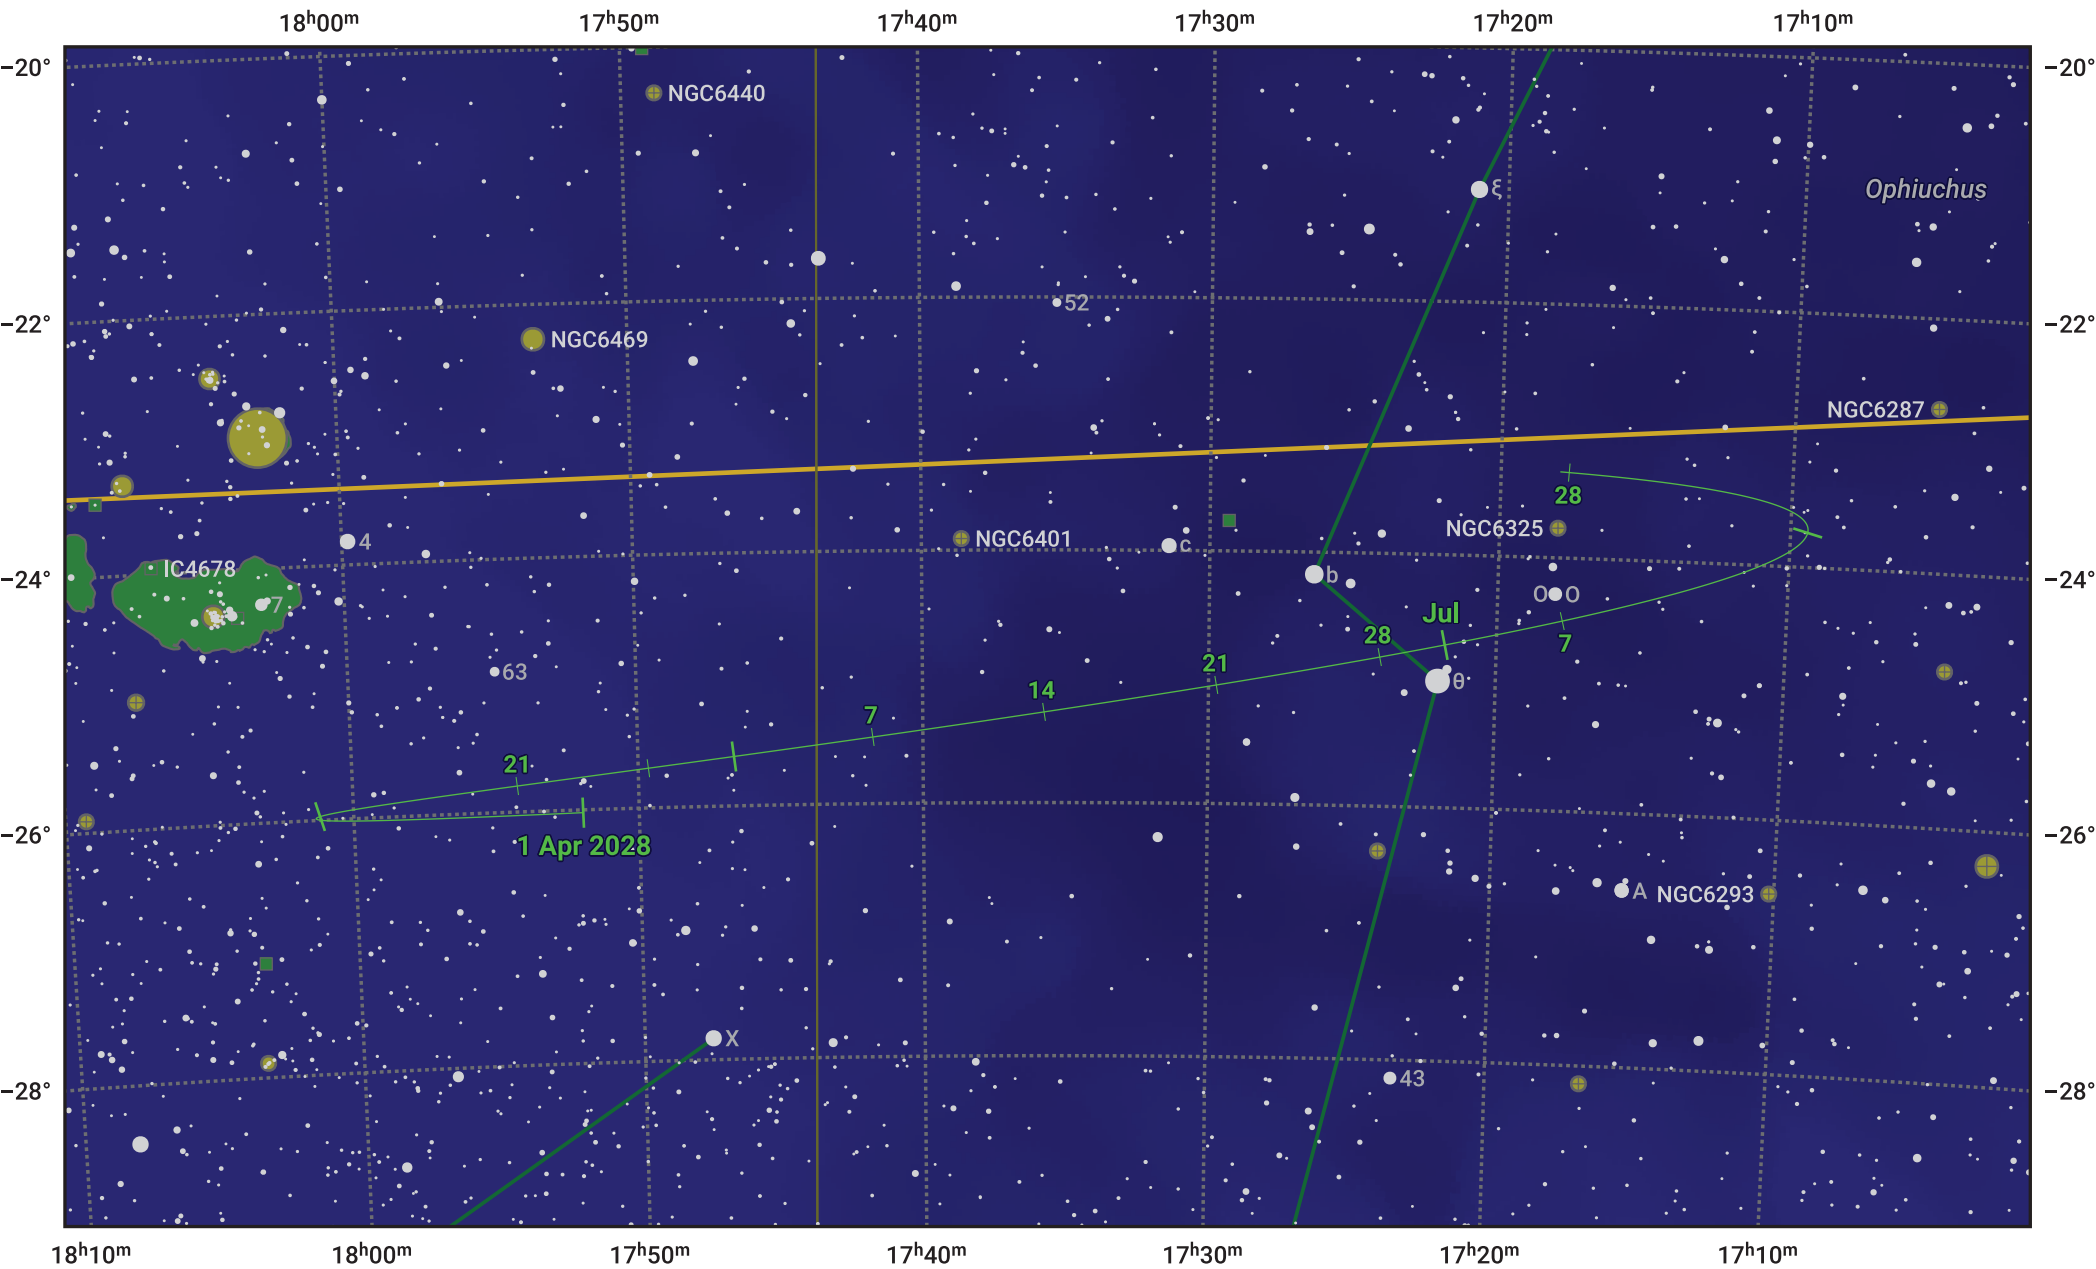

# The path of Asteroid 10 Hygiea around opposition on 15 Jun 2028

© Dominic Ford 2011–2024. Date markers placed at midnight UTC. Downloaded from <https://in-the-sky.org>

Magnitude scale: 10.0 9.0 8.0 7.0 6.0 5.0 4.0 3.0

— Ecliptic Plane

Galaxy    Bright nebula    Open cluster    Globular cluster

Date	Mag
2028 Apr 1	10.8
2028 May 1	10.3
2028 May 27	9.8
2028 Jun 1	9.7
2028 Jul 1	9.7
2028 Aug 1	10.4
2028 Aug 23	10.8