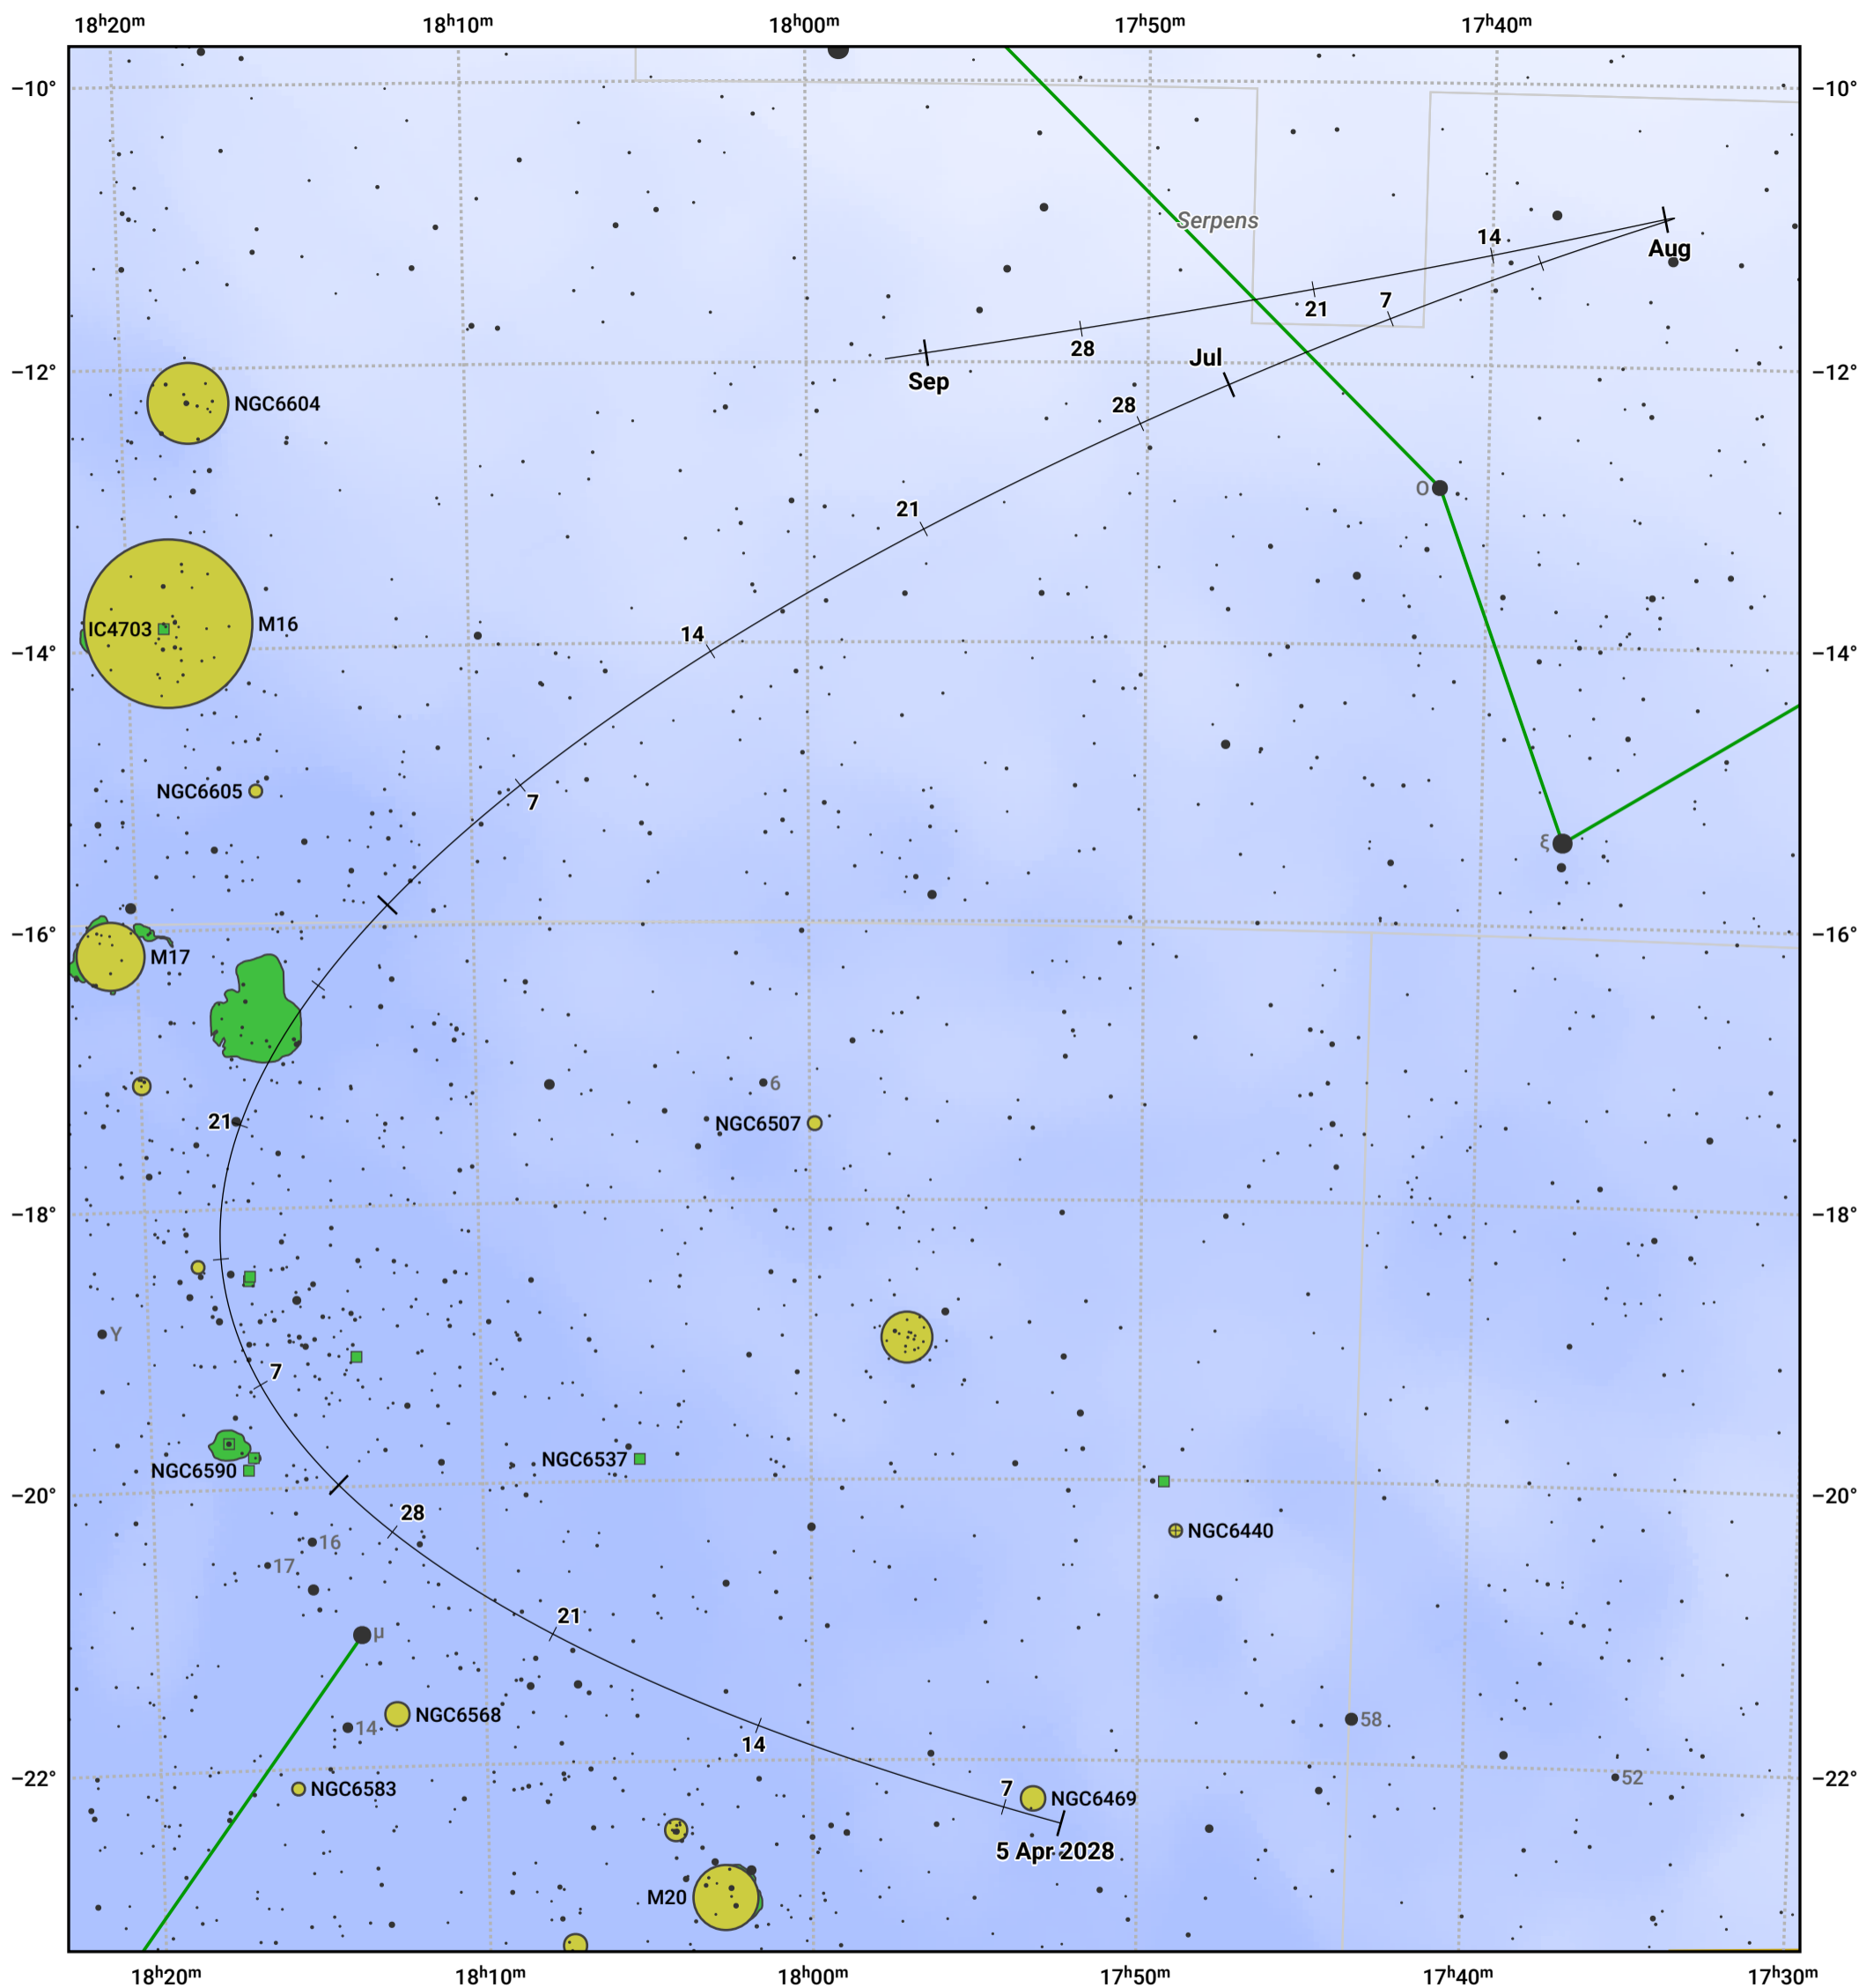

# The path of Asteroid 12 Victoria around opposition on 19 Jun 2028

© Dominic Ford 2011–2024. Date markers placed at midnight UTC. Downloaded from <https://in-the-sky.org>

Magnitude scale: 10.0 9.0 8.0 7.0 6.0 5.0 4.0 3.0

— Ecliptic Plane

Galaxy    Bright nebula    Open cluster    Globular cluster

Date	Mag	Phase
2028 May 1	10.3	96%
2028 May 13	9.9	97%
2028 Jun 1	9.3	99%
2028 Jun 14	8.9	100%
2028 Jul 1	9.0	99%
2028 Aug 1	9.7	96%
2028 Aug 11	9.9	95%
2028 Sep 1	10.4	93%