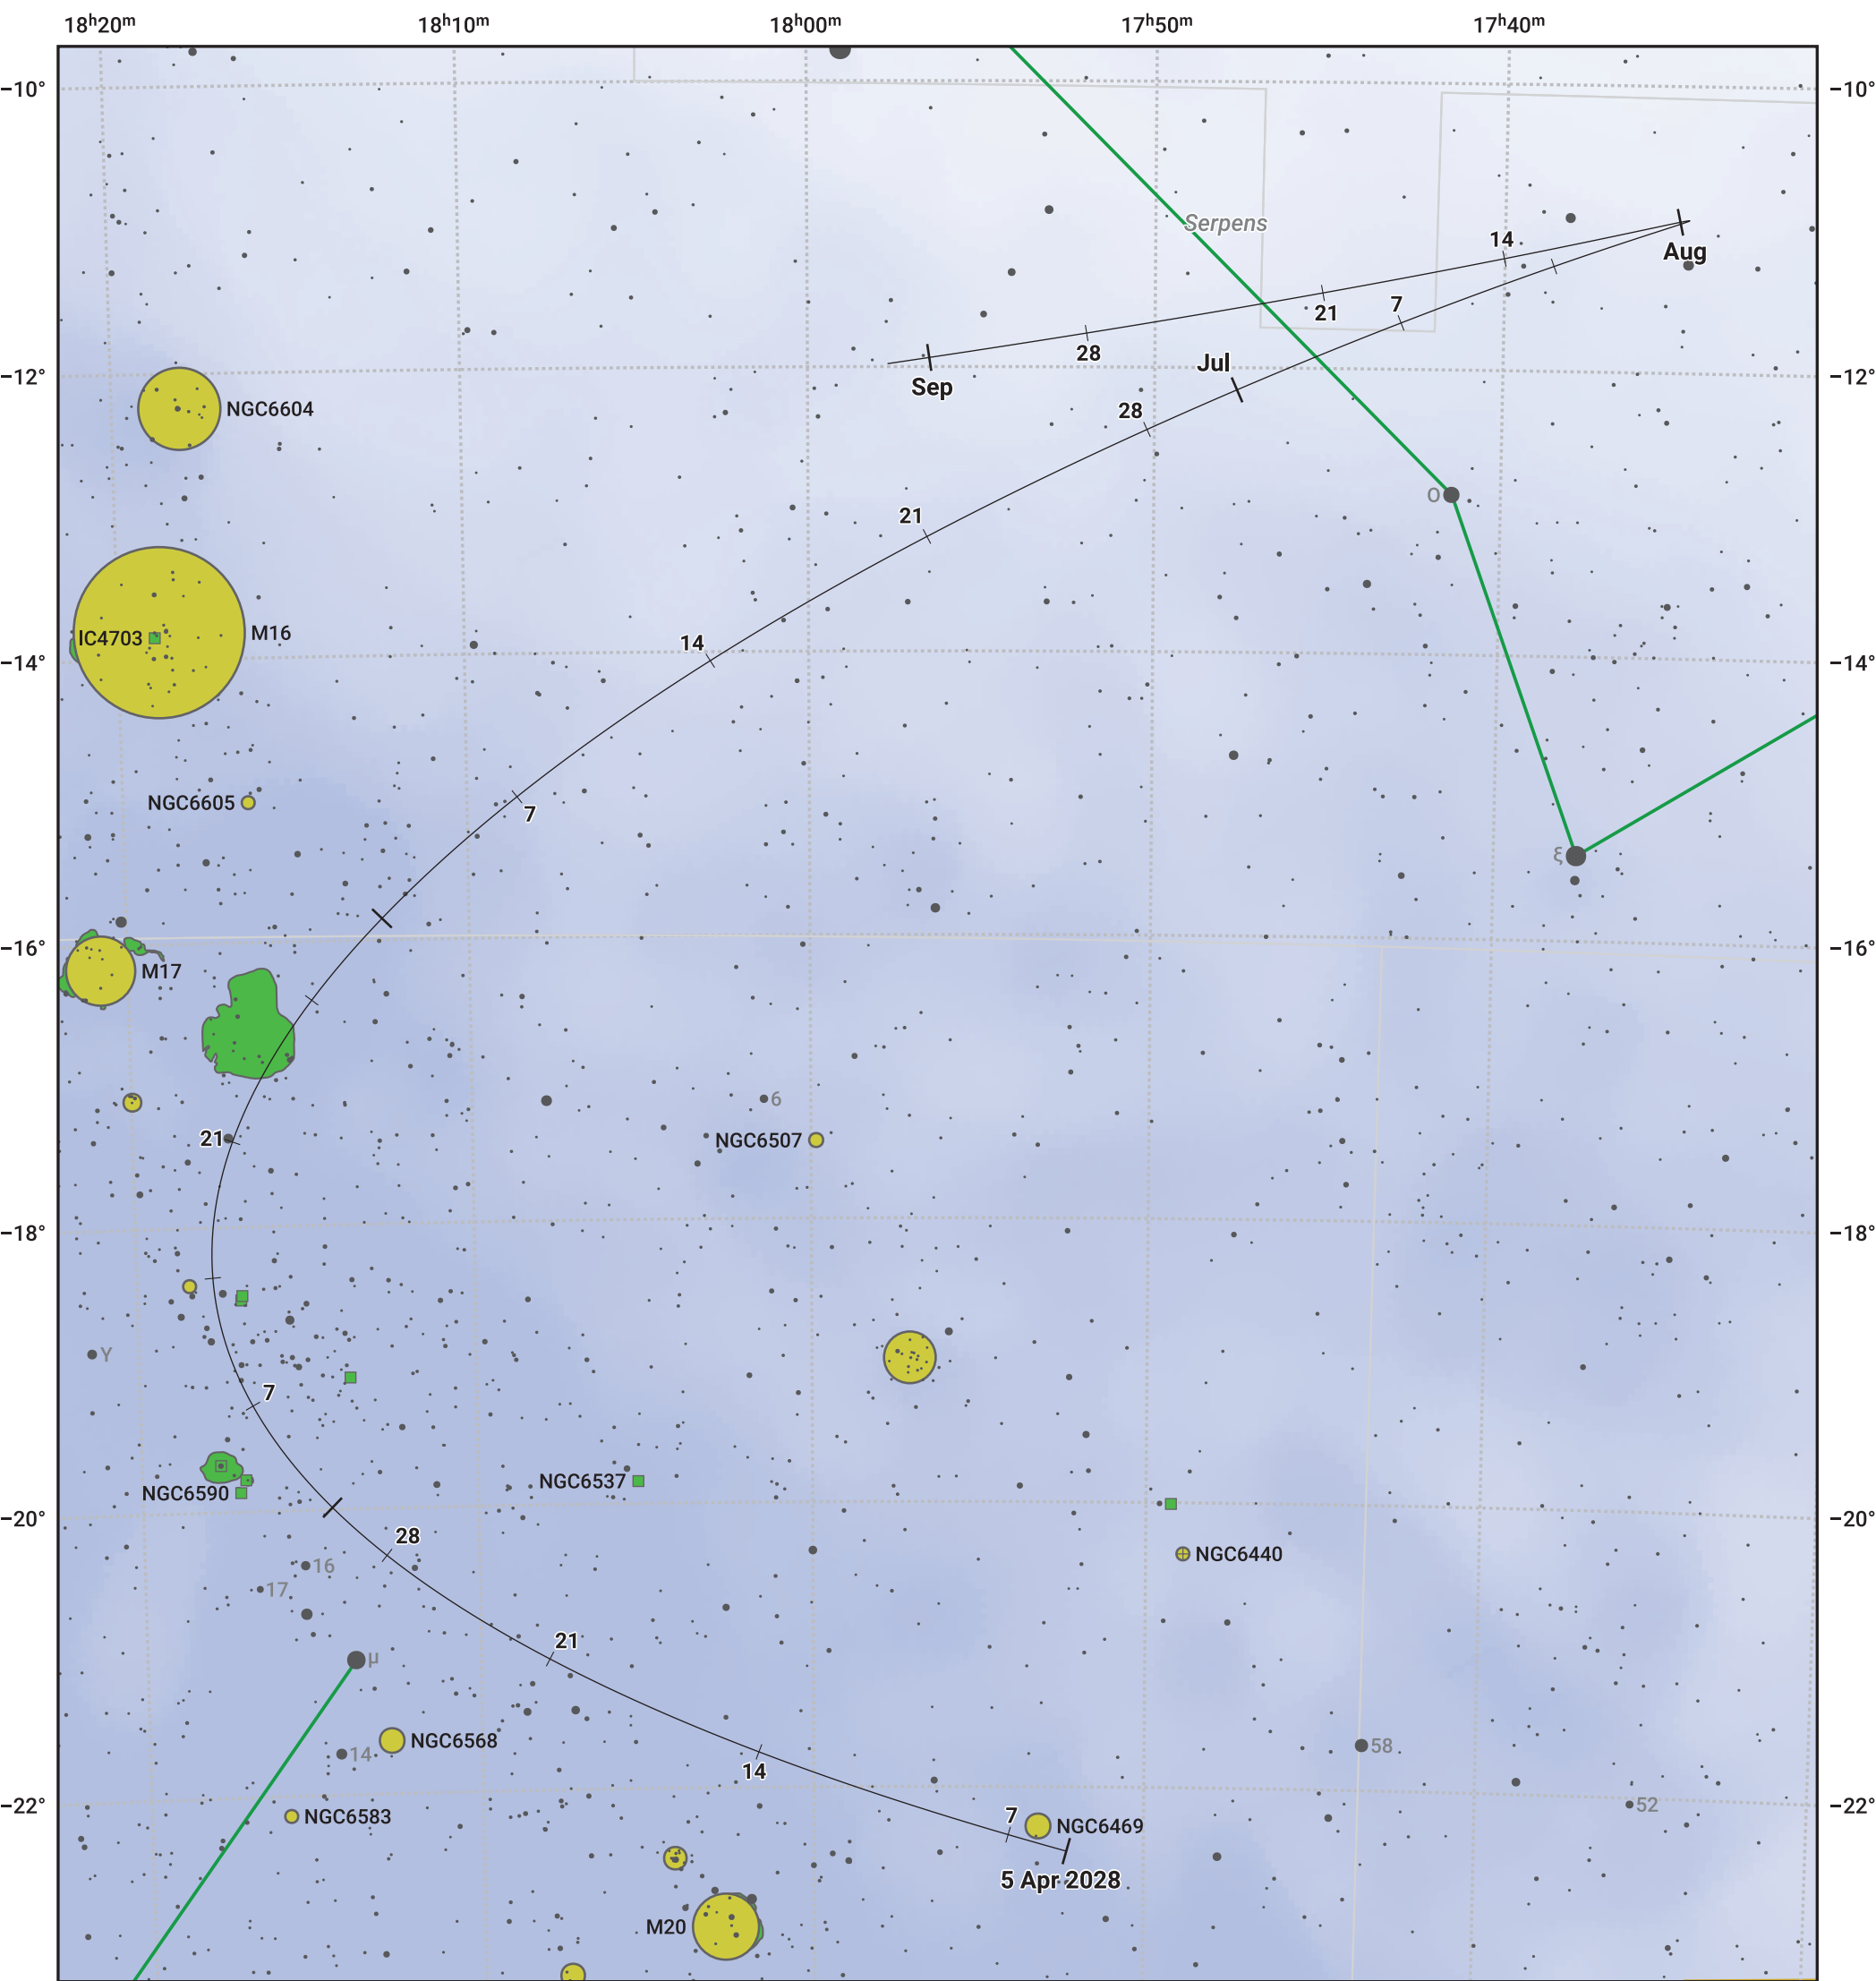

The path of Asteroid 12 Victoria around opposition on 19 Jun 2028

© Dominic Ford 2011–2024. Date markers placed at midnight UTC. Downloaded from <https://in-the-sky.org>

Magnitude scale: 10.0 9.0 8.0 7.0 6.0 5.0 4.0 3.0

- Ecliptic Plane
- Galaxy
- Bright nebula
- Open cluster
- ⊕ Globular cluster

Date	Mag	Phase
2028 May 1	10.3	96%
2028 May 13	9.9	97%
2028 Jun 1	9.3	99%
2028 Jun 14	8.9	100%
2028 Jul 1	9.0	99%
2028 Aug 1	9.7	96%
2028 Aug 11	9.9	95%
2028 Sep 1	10.4	93%