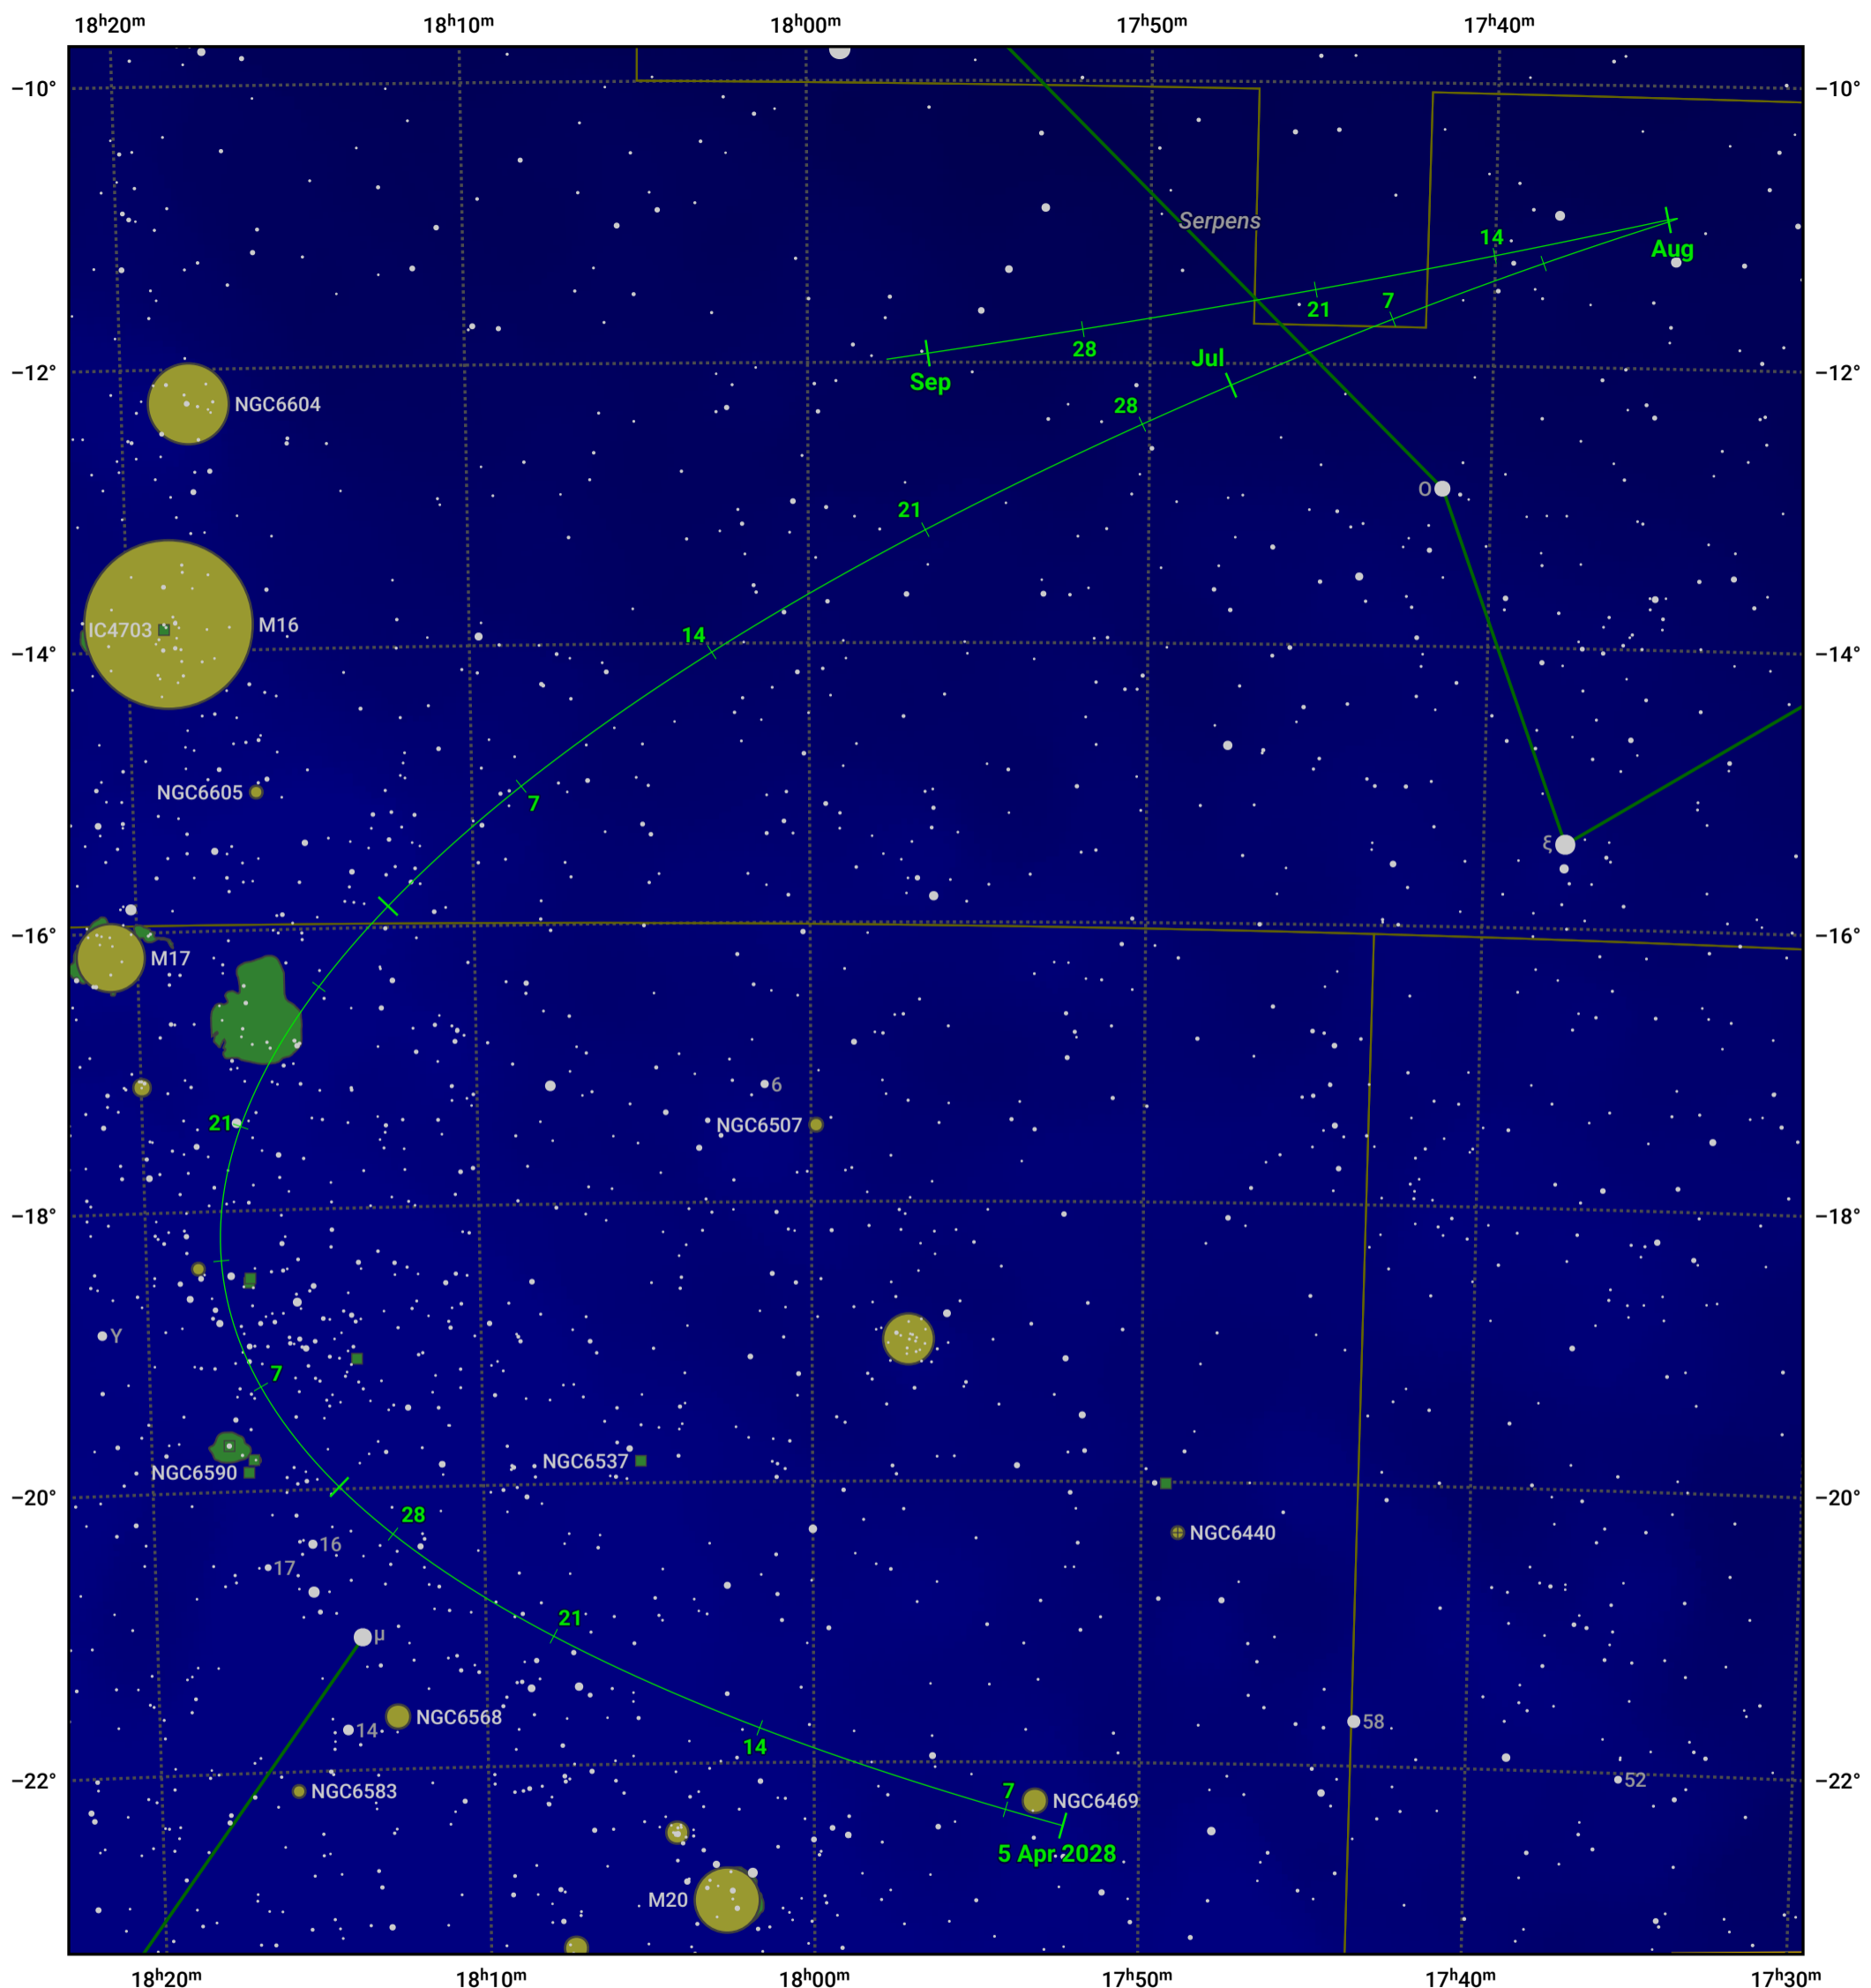

# The path of Asteroid 12 Victoria around opposition on 19 Jun 2028

© Dominic Ford 2011–2024. Date markers placed at midnight UTC. Downloaded from <https://in-the-sky.org>

Magnitude scale: 10.0 9.0 8.0 7.0 6.0 5.0 4.0 3.0

— Ecliptic Plane

Galaxy Bright nebula Open cluster Globular cluster

Date	Mag	Phase
2028 May 1	10.3	96%
2028 May 13	9.9	97%
2028 Jun 1	9.3	99%
2028 Jun 14	8.9	100%
2028 Jul 1	9.0	99%
2028 Aug 1	9.7	96%
2028 Aug 11	9.9	95%
2028 Sep 1	10.4	93%