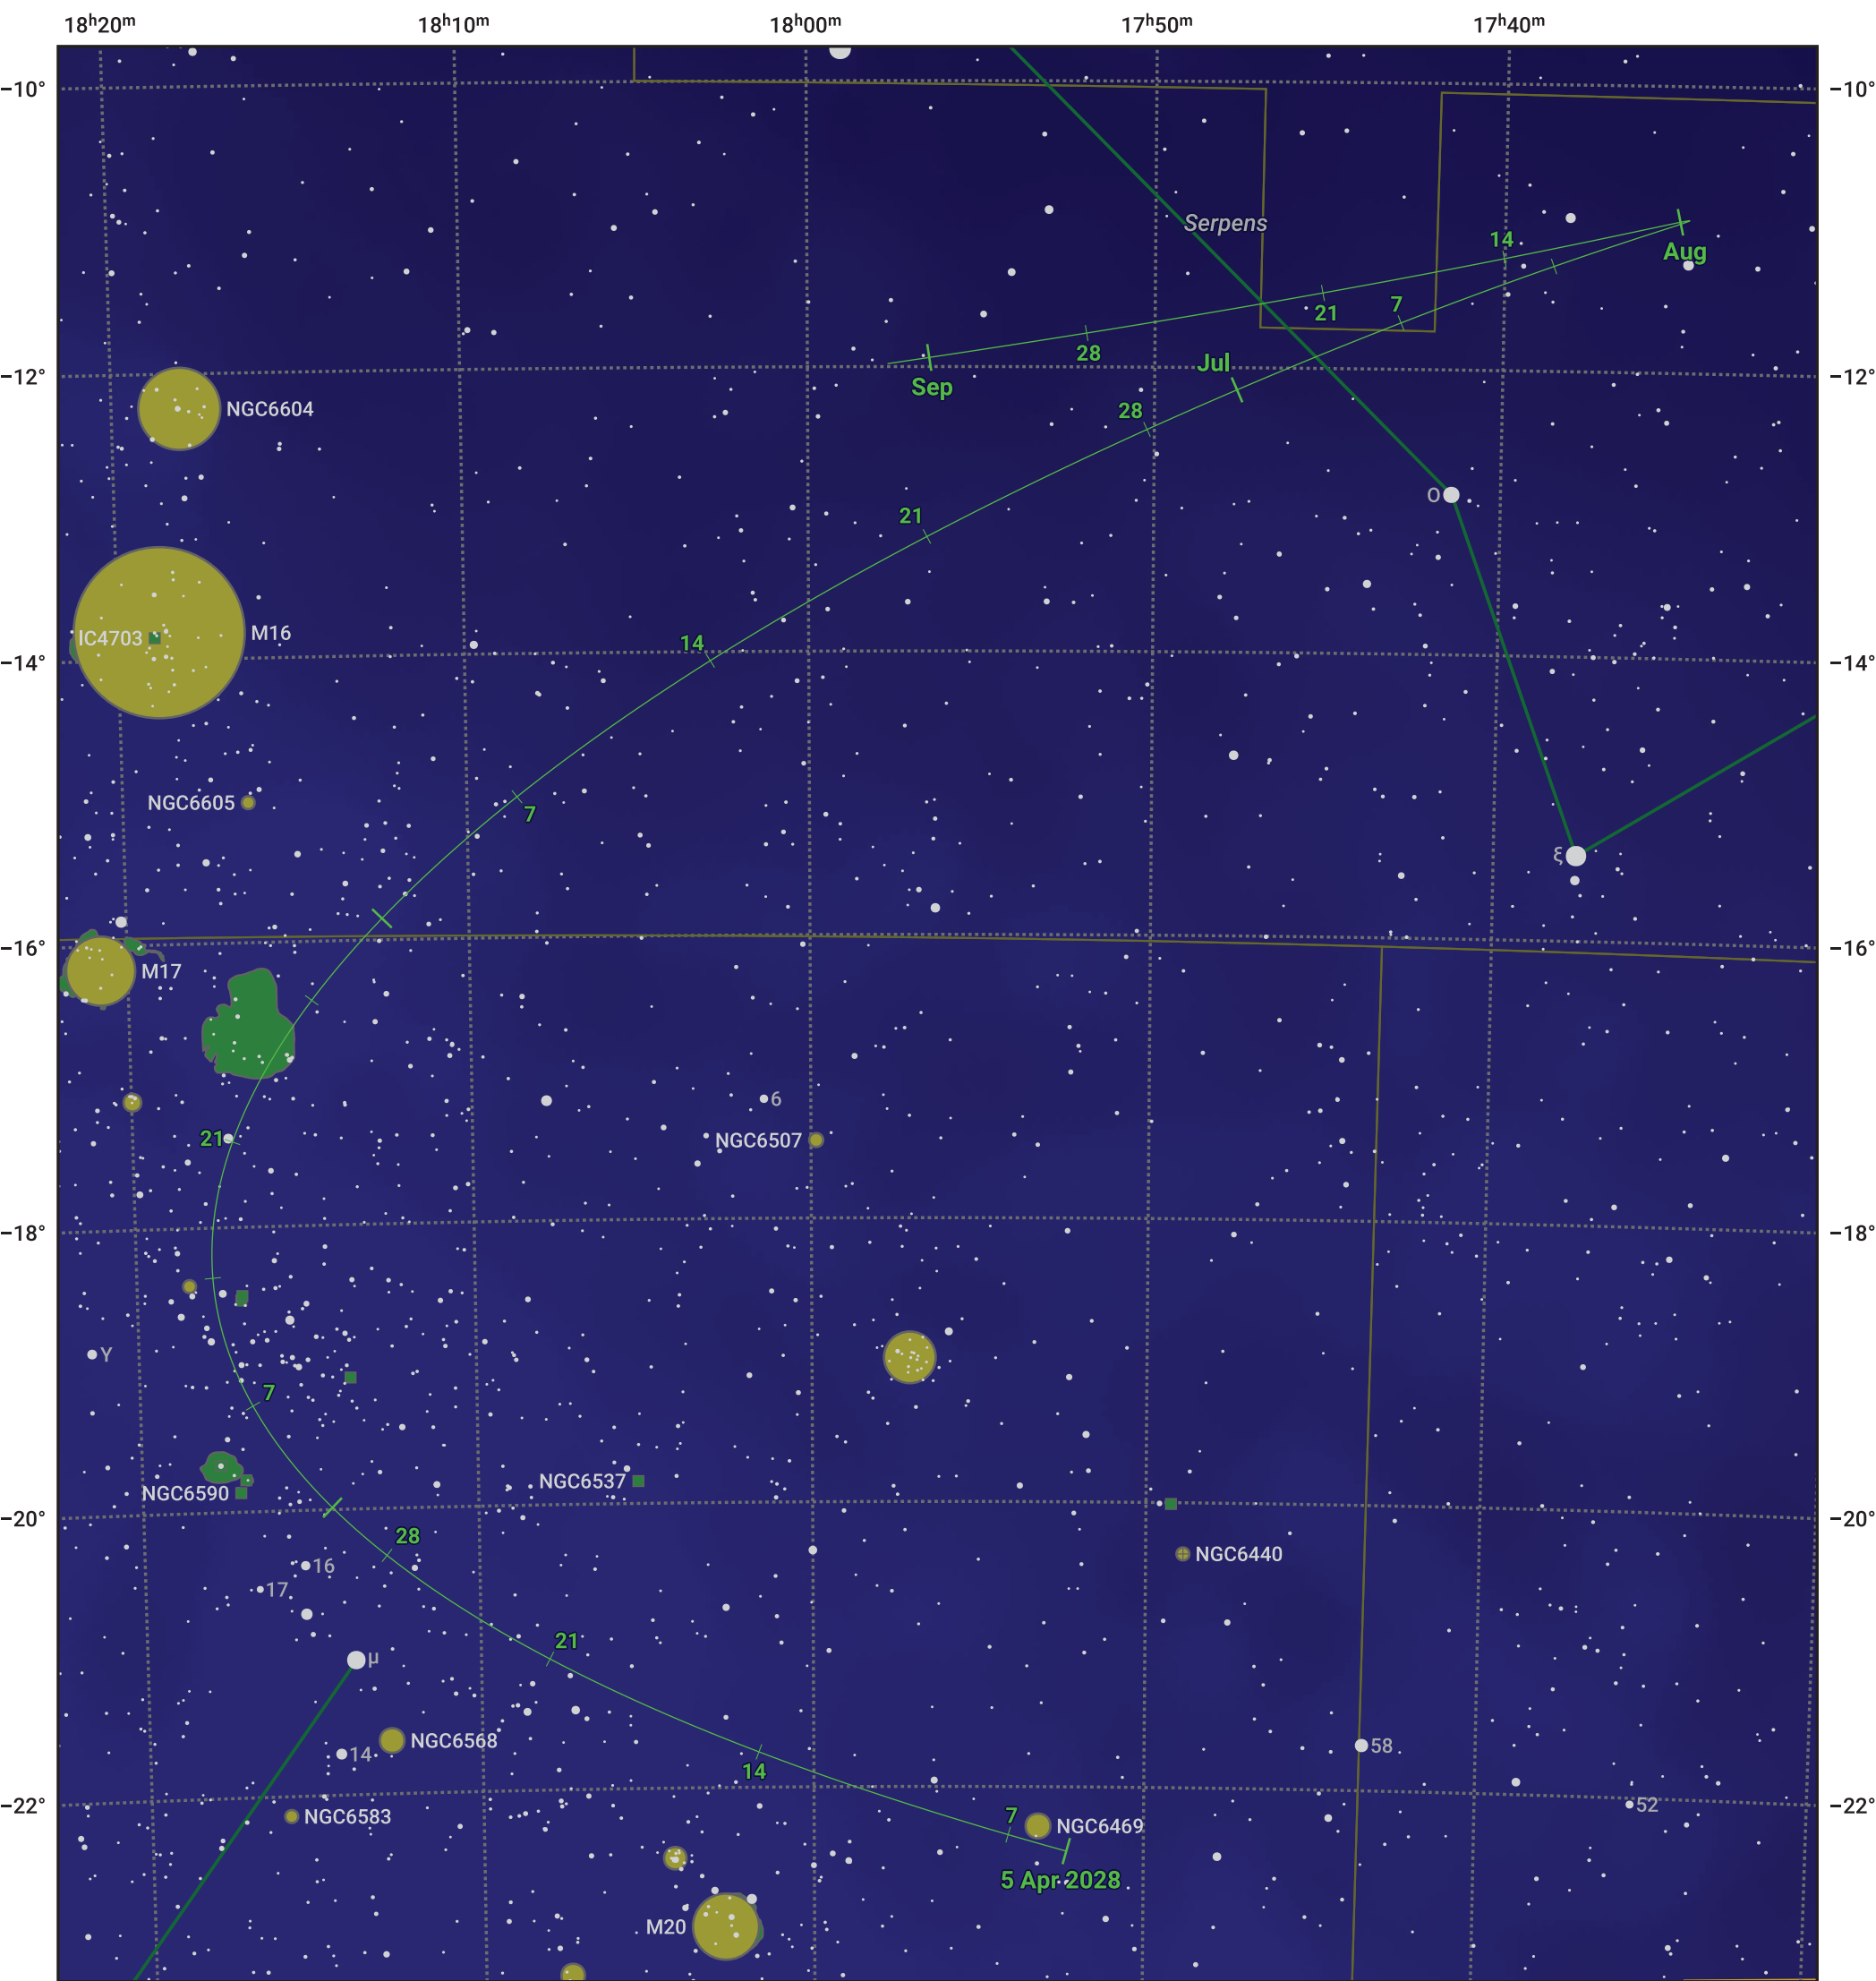

# The path of Asteroid 12 Victoria around opposition on 19 Jun 2028

© Dominic Ford 2011–2024. Date markers placed at midnight UTC. Downloaded from <https://in-the-sky.org>

Magnitude scale: 10.0 9.0 8.0 7.0 6.0 5.0 4.0 3.0

Ecliptic Plane

- Galaxy
- Bright nebula
- Open cluster
- Globular cluster

Date	Mag	Phase
2028 May 1	10.3	96%
2028 May 13	9.9	97%
2028 Jun 1	9.3	99%
2028 Jun 14	8.9	100%
2028 Jul 1	9.0	99%
2028 Aug 1	9.7	96%
2028 Aug 11	9.9	95%
2028 Sep 1	10.4	93%