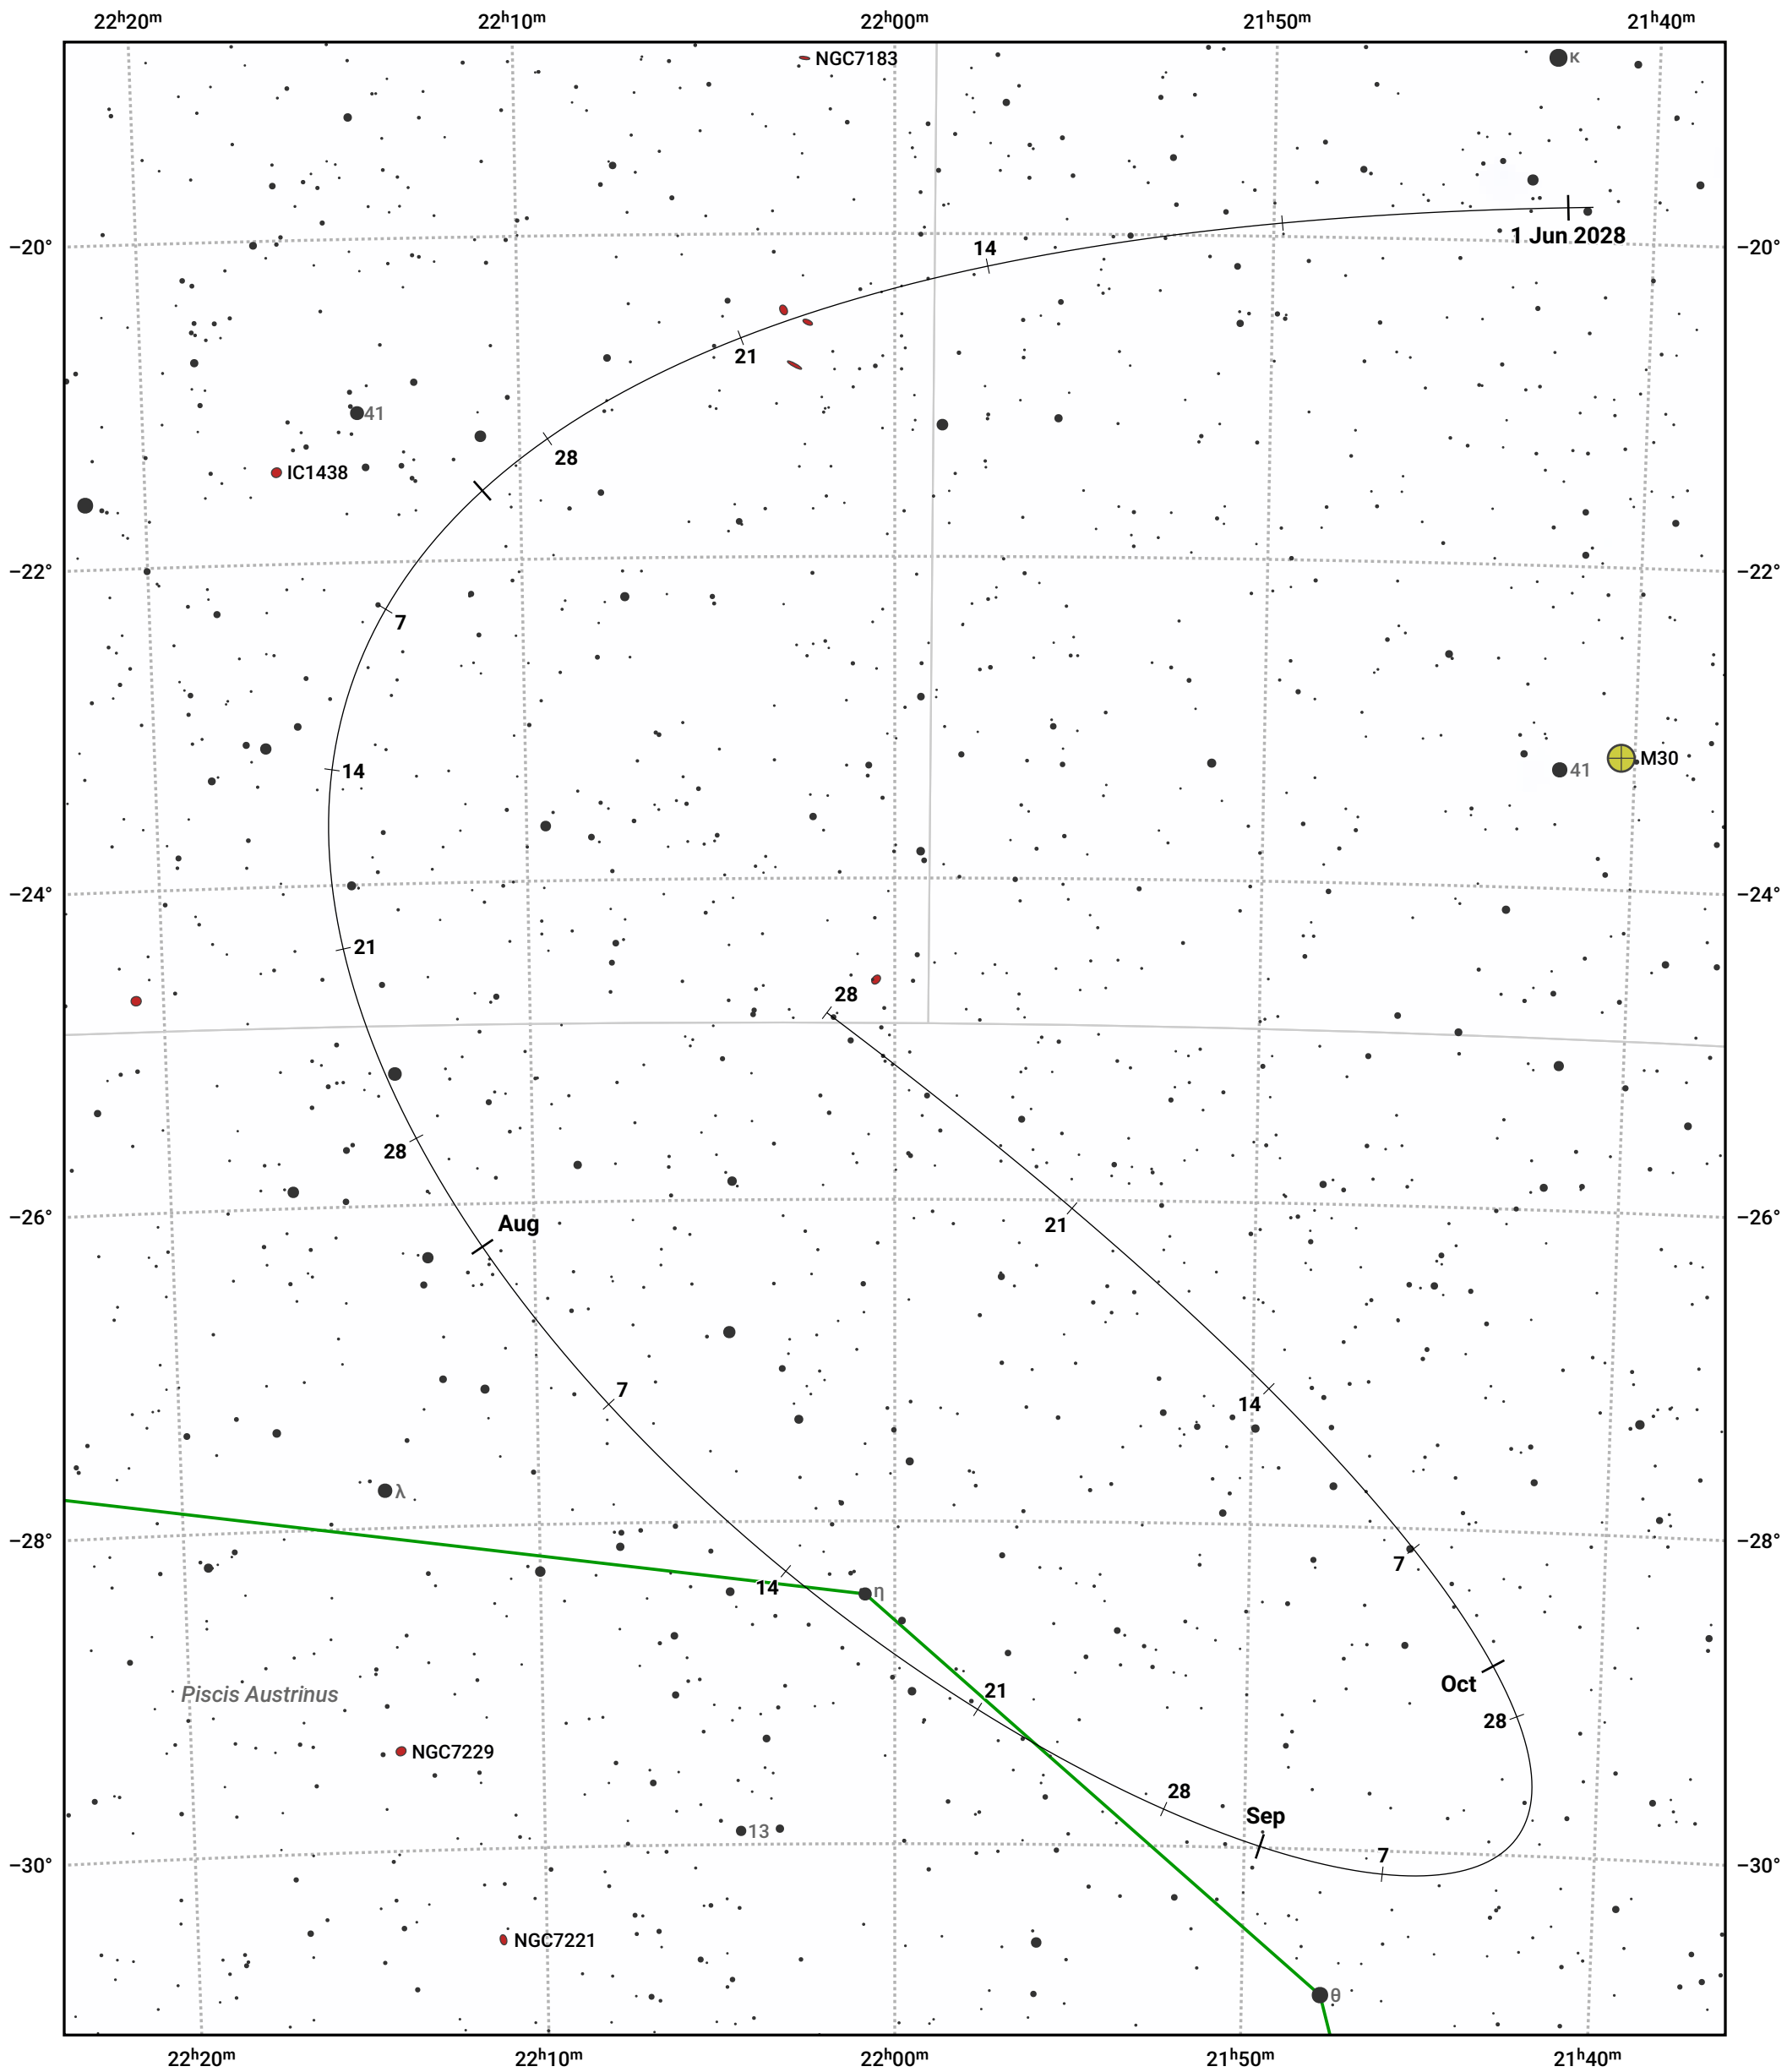

# The path of Asteroid 42 Isis around opposition on 14 Aug 2028

© Dominic Ford 2011–2024. Date markers placed at midnight UTC. Downloaded from <https://in-the-sky.org>

Magnitude scale: 11.0 10.0 9.0 8.0 7.0 6.0 5.0 4.0

— Ecliptic Plane

Galaxy Bright nebula Open cluster Globular cluster

Date	Mag	Phase
2028 Jun 1	11.1	94%
2028 Jul 1	10.4	96%
2028 Jul 13	10.1	97%
2028 Aug 1	9.6	99%
2028 Sep 1	9.7	99%
2028 Oct 1	10.5	96%
2028 Oct 26	11.1	94%