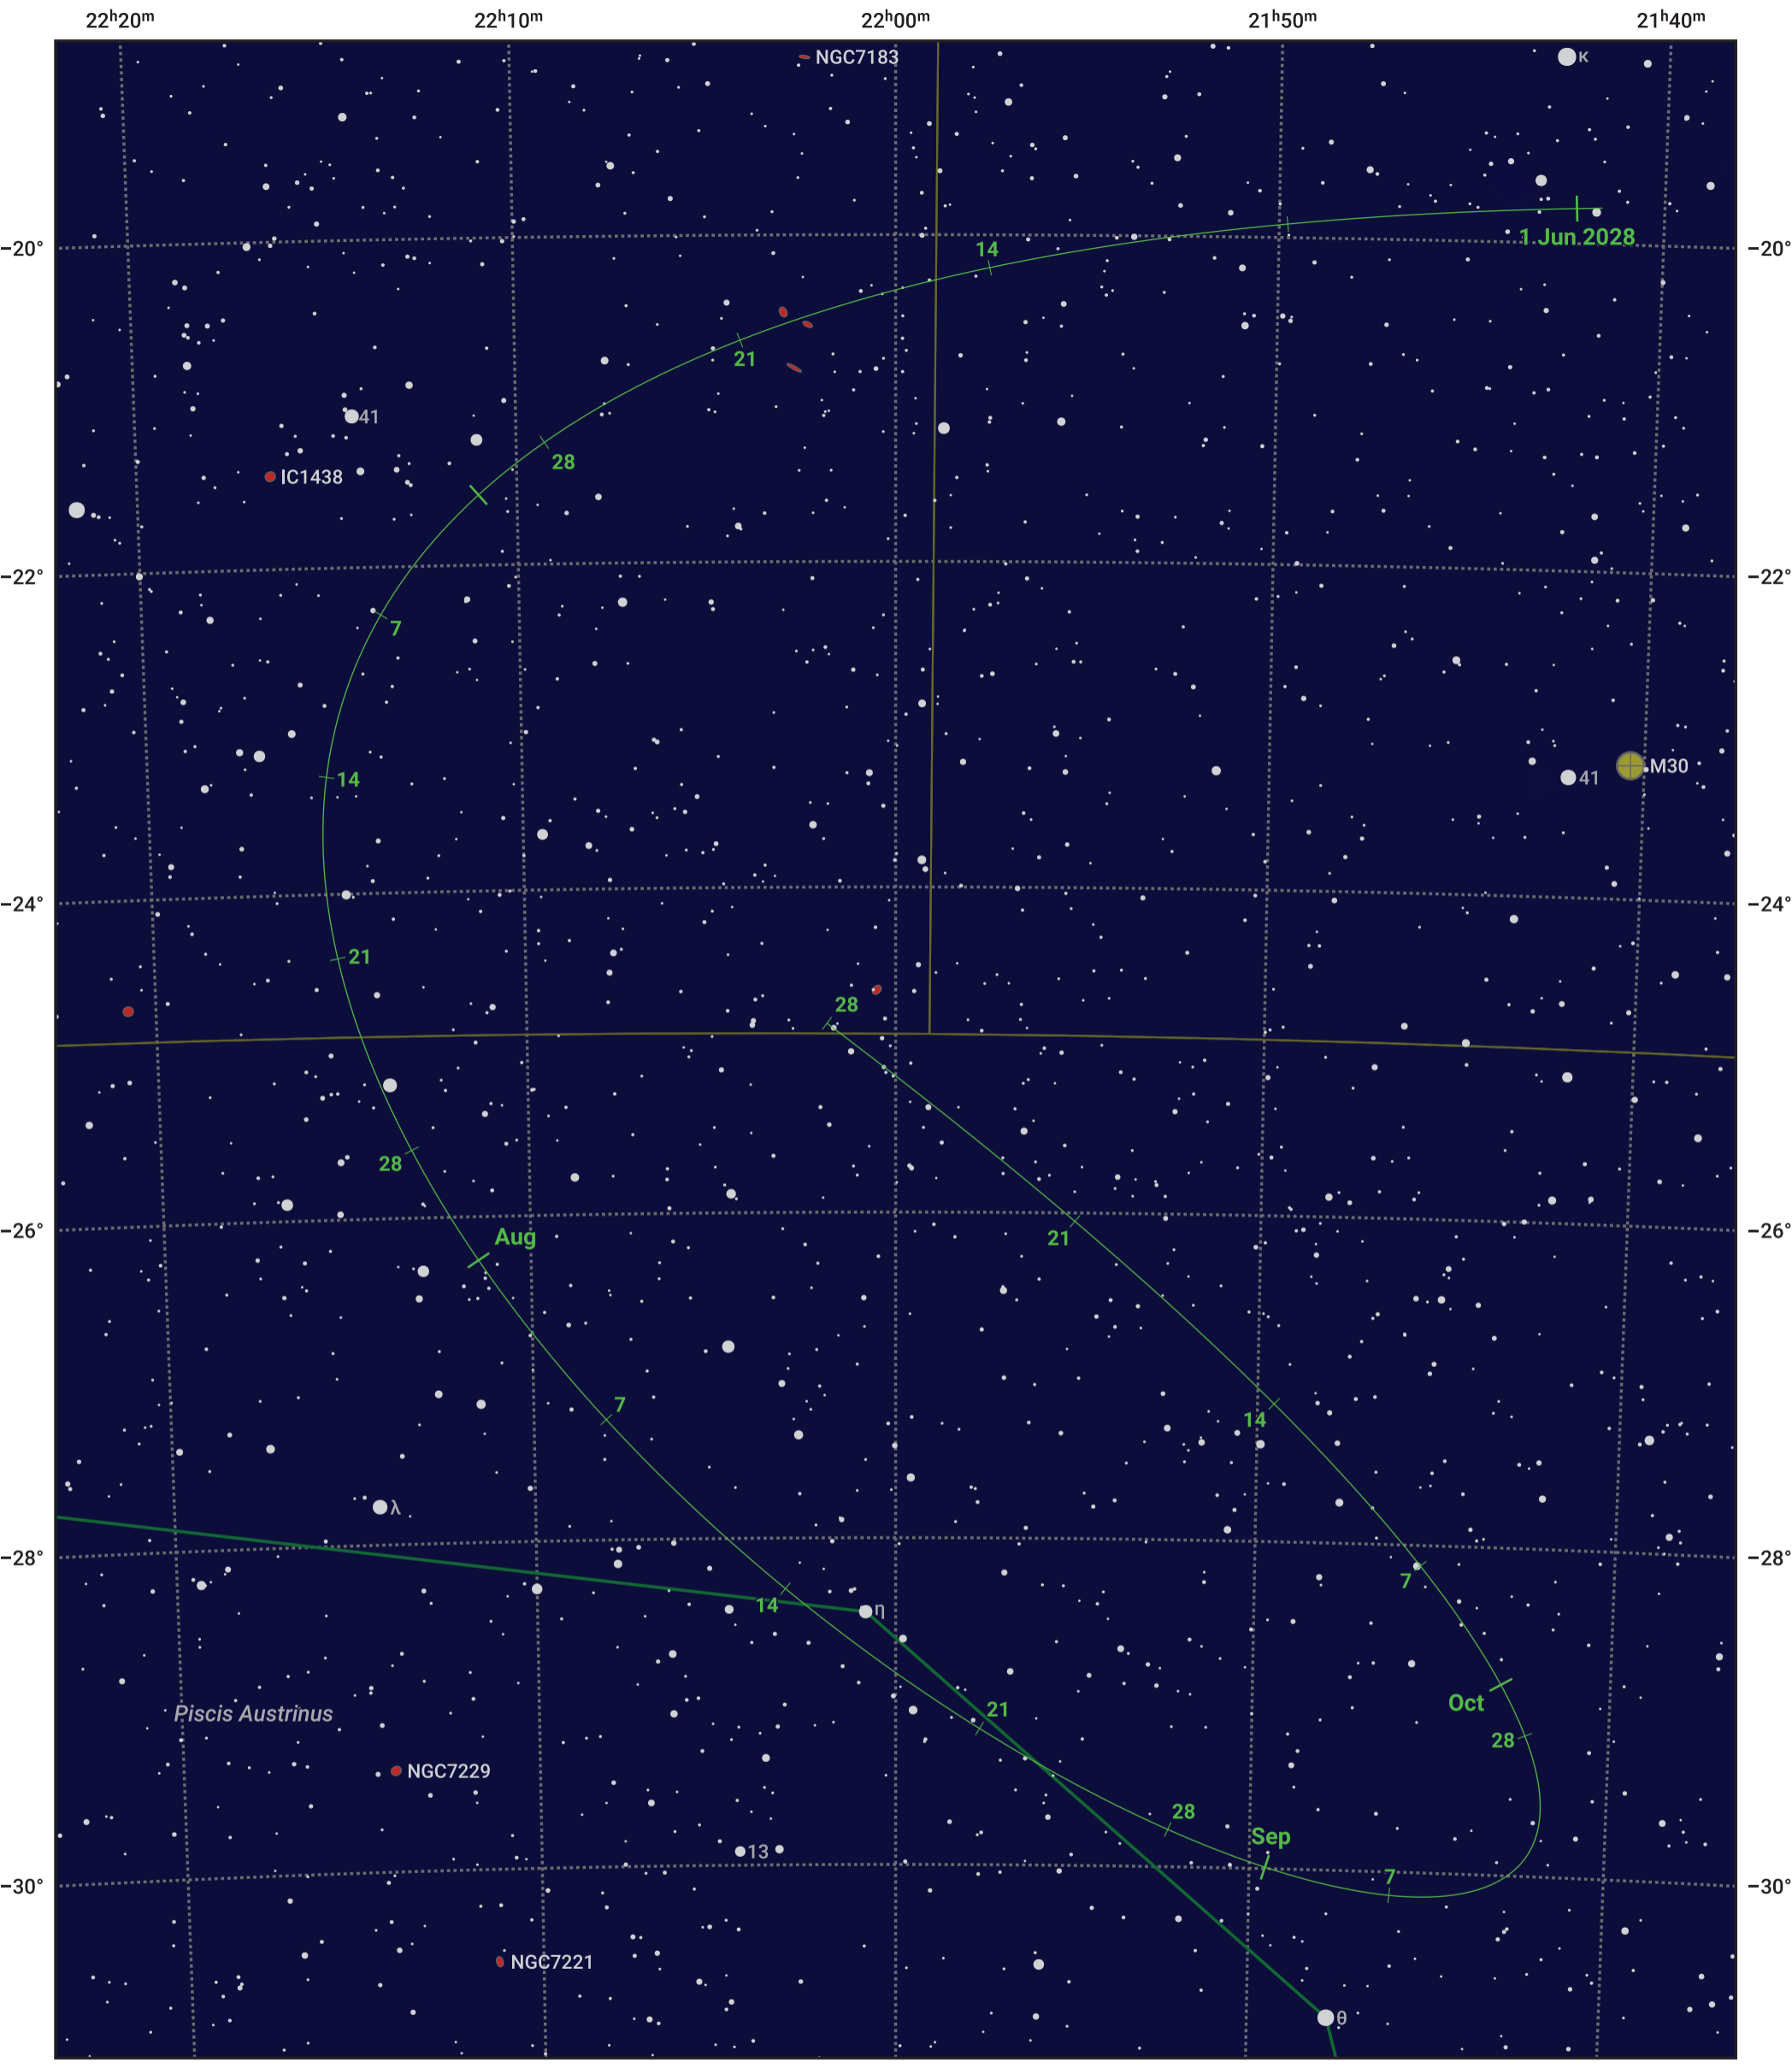

# The path of Asteroid 42 Isis around opposition on 14 Aug 2028

© Dominic Ford 2011–2024. Date markers placed at midnight UTC. Downloaded from <https://in-the-sky.org>

Magnitude scale: 11.0 10.0 9.0 8.0 7.0 6.0 5.0 4.0

- Ecliptic Plane
- Galaxy
- Bright nebula
- Open cluster
- Globular cluster

Date	Mag	Phase
2028 Jun 1	11.1	94%
2028 Jul 1	10.4	96%
2028 Jul 13	10.1	97%
2028 Aug 1	9.6	99%
2028 Sep 1	9.7	99%
2028 Oct 1	10.5	96%
2028 Oct 26	11.1	94%