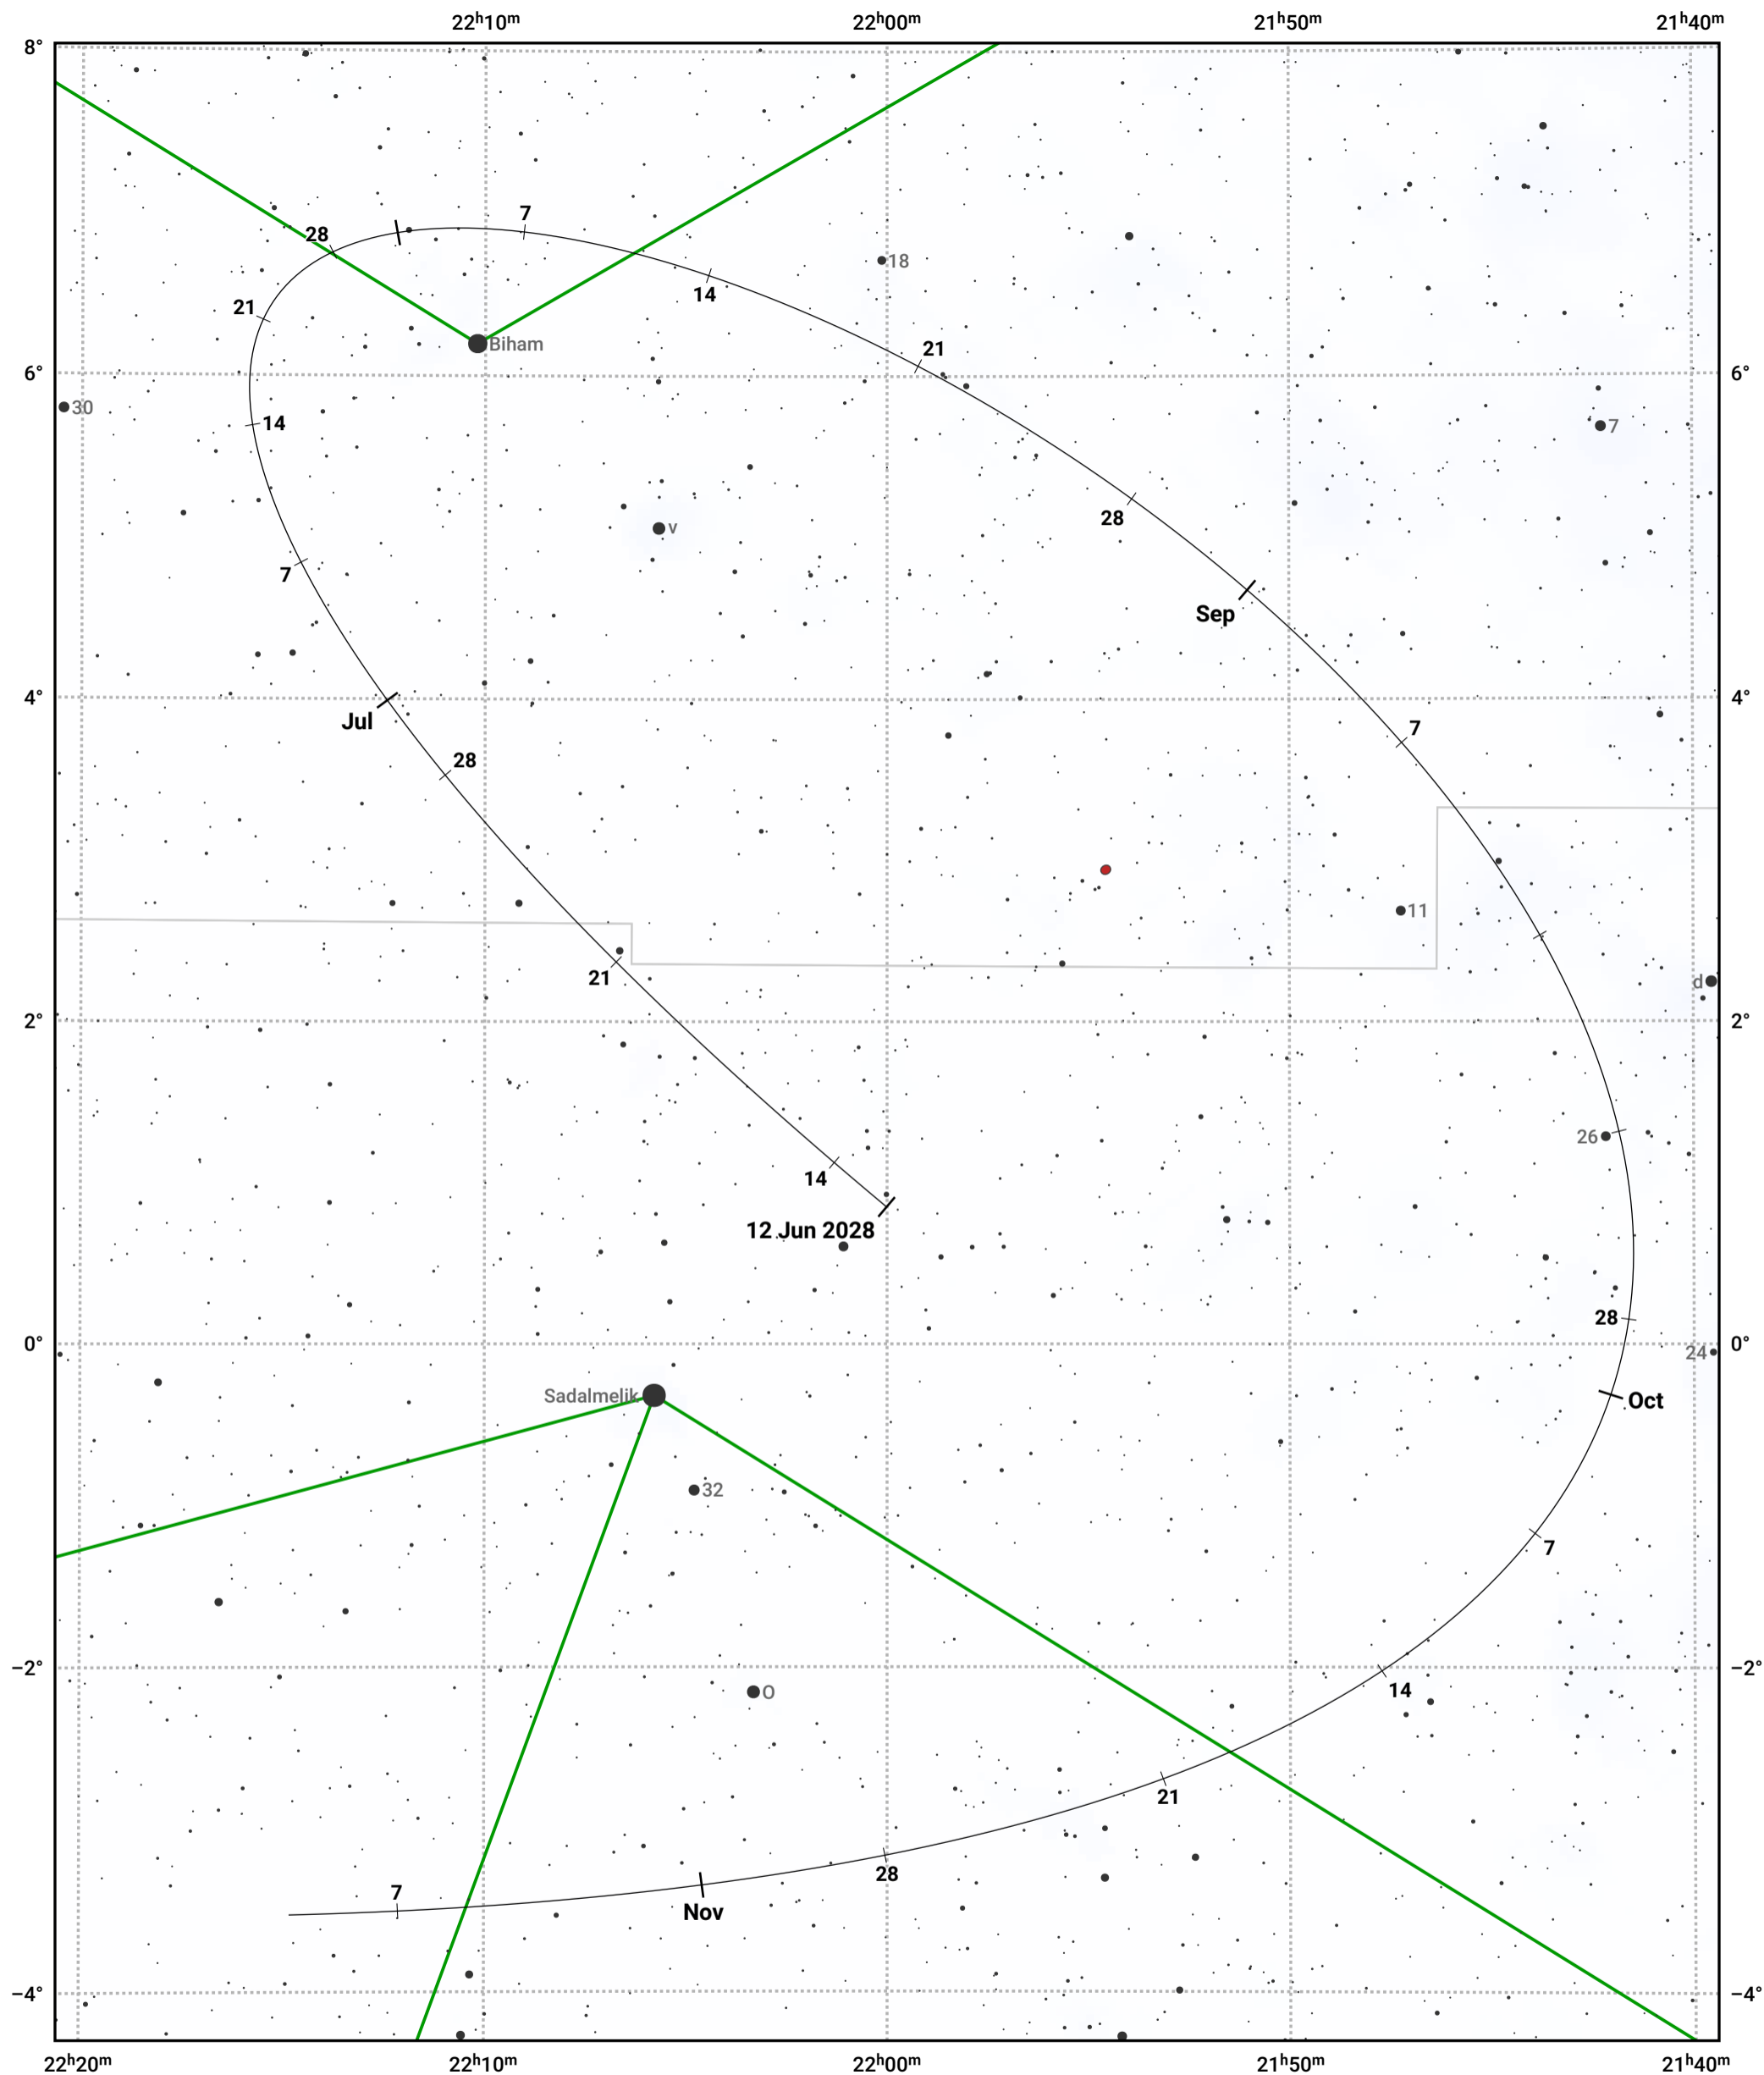

# The path of Asteroid 80 Sappho around opposition on 26 Aug 2028

© Dominic Ford 2011–2024. Date markers placed at midnight UTC. Downloaded from <https://in-the-sky.org>

Magnitude scale: 11.0 10.0 9.0 8.0 7.0 6.0 5.0 4.0 3.0 2.0

— Ecliptic Plane

Galaxy Bright nebula Open cluster Globular cluster

Date	Mag	Phase
2028 Jul 1	11.2	95%
2028 Jul 22	10.6	97%
2028 Aug 1	10.3	98%
2028 Sep 1	9.8	99%
2028 Oct 1	10.4	97%
2028 Nov 1	11.1	93%